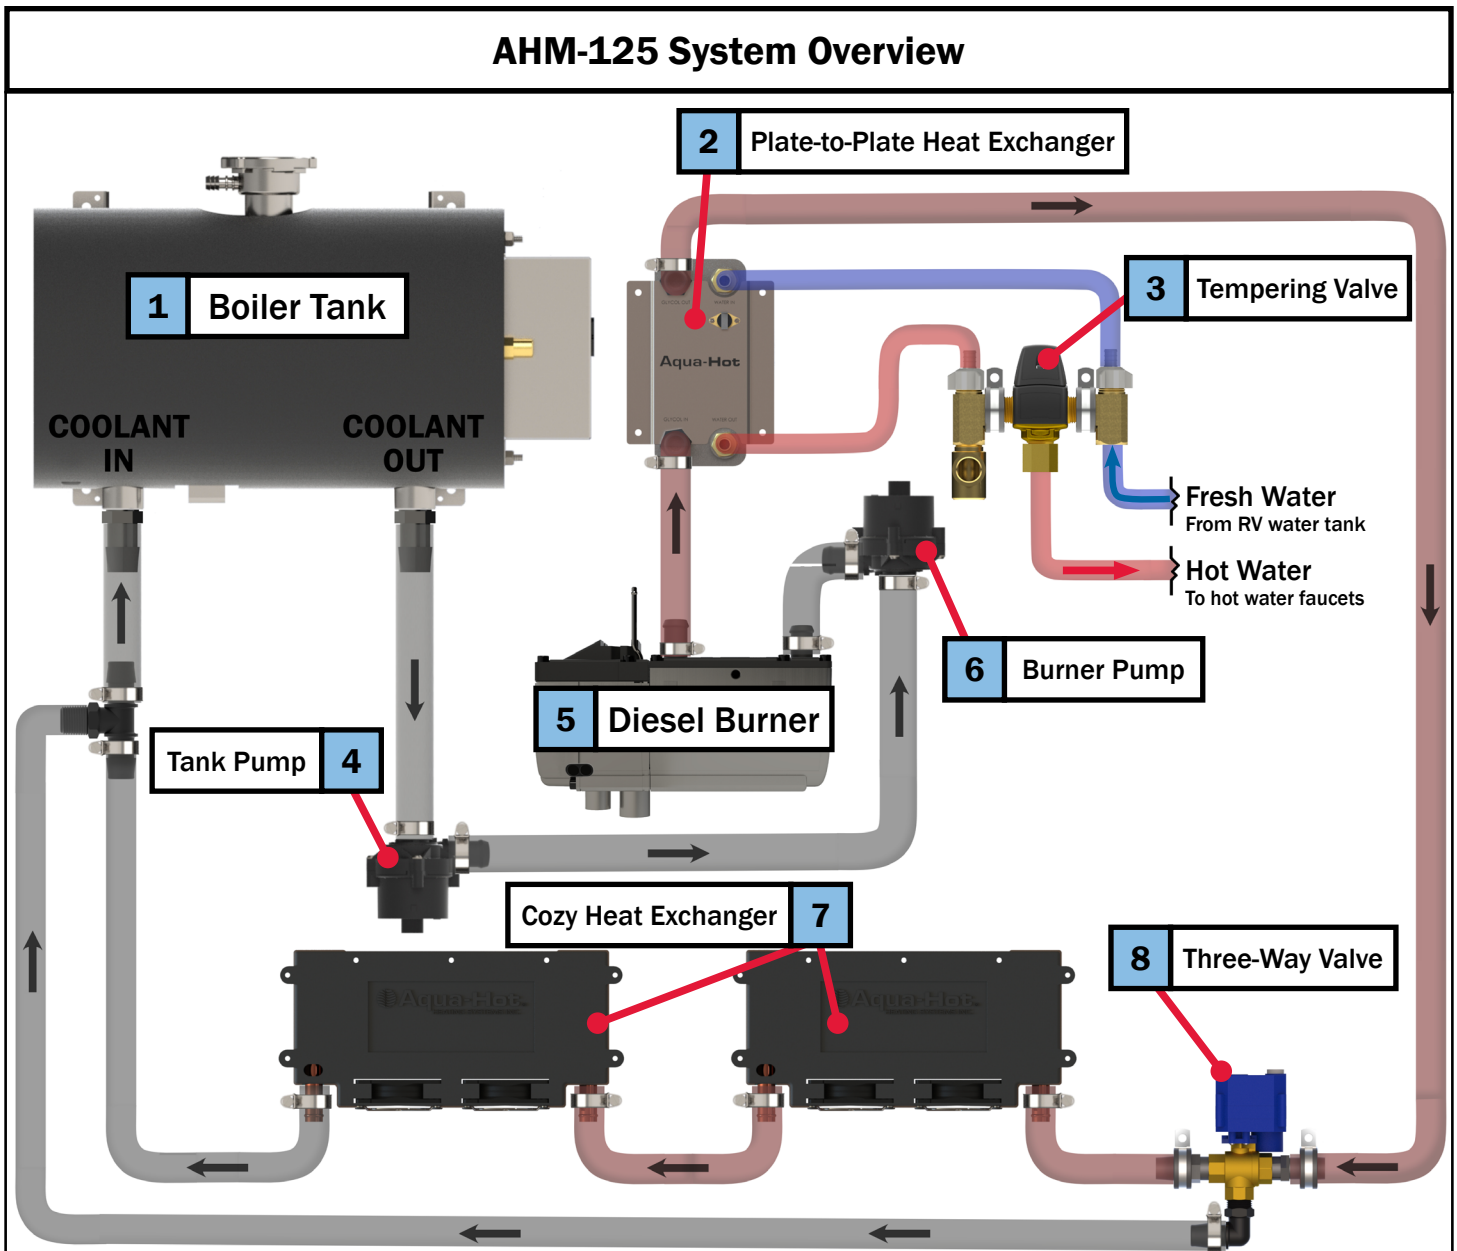

Key	Part Number	Beginning of Use	Description
1	ELE-LCD-050	Launch	Aqua-Hot LCD Screen, Touchscreen, RVC, 3.5in
2	ELE-RVC-100	Launch	RVC Display Cable
3	ELE-100-111	Launch	Kit, Coach-side Controller Components
4	ELE-DIV-100	Launch	Harness, Main DC
-	ELE-DIV-105	Launch	Harness, Tank DC (not pictured)
-	ELE-DIV-110	Launch	Harness, AC (not pictured)
5	ELE-TER-100	Launch	Terminator, RV-C In-Line Mini-Clamp
6	ELX-700-007	Launch	Room Thermostat, Positive Off
7	ELX-500-510	Launch	Low Temperature Bay Thermostat Assembly
8	ELX-THM-309	Launch	Thermistor, 10K NTC, Room Temperature Sensor
9	PLX-000-825	Launch	Black Nylon Coupler Fitting 3/4"
10	32704372	Launch	5/16" Heater Hose
11	PLX-000-433	Launch	CONS 3/4" Heater Hose, Green Stripe
12	EB9X027SS(00C)	Launch	Clamp, Worm Gear, 16-27mm, 300 Grade Stainless, 9mm Band
13	PLX-507-K13	Launch	Clamp, Worm Drive, 1/2" - 3/4", Stainless
14	HDX-102-111	Launch	Clamp, (10.5mm), Soft Hose and Tube
15	HDX-102-113	Launch	Clamp, 3/8 to 7/16 (11.3mm), Soft Hose and Tube
16	MSX-907-162	Launch	Antifreeze Refractometer (Tester)

Key	Part Number	Date of Use	Description
1	TNE-135-011	Launch	Tank, Powder Coat, 7 PSI
2	PLX-102-050	Launch	Small Heat Exchanger, (2) ½" FNPT, (2) 2" MNPT
3	PLX-362-100	Launch	Valve, ½" NPTM ESBE 120°F Tempering
4	PLX-100-900	Launch	C21 Buehler Circulation Pump
5	DBX-125-5KW	Launch	5KW Diesel Burner
6	GBX-125-103	Launch	Burner Circulation Pump
7	EXE-103-0EX	Launch	Heat Exchanger, Cozy III
8	PLX-251-M01	Launch	Kit, Three-Way Valve, AHM Series