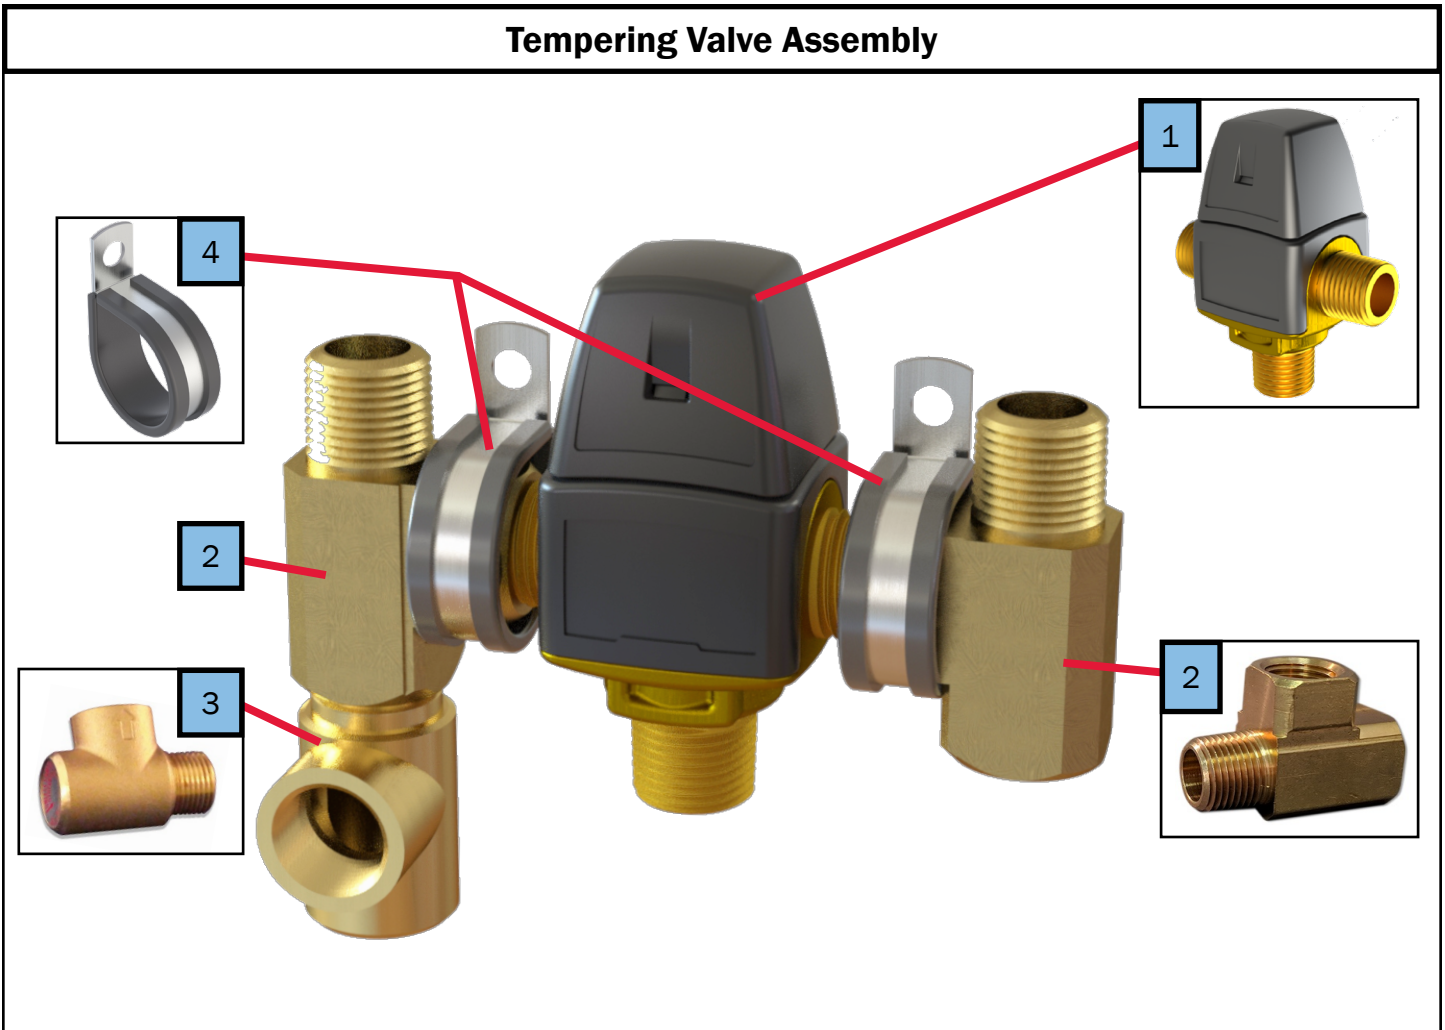

Tank Face Components

Key	Part Number	Date of Use	Description
1	ELE-HLT-125	Launch	High-Limit 215 °F Thermostat Assembly
2	ELX-135-M01	Launch	Kit, Float Switch, AHM, ½" NPT
3	SME-135-002	Launch	Cover, A/C
4	HDX-000-623	Launch	Plastic Romex Clip, ½"
5	ELX-000-072	Launch	Snap Bushing w/ Shutters, 0.750
6	ELX-232-948	Launch	AC Relay, 30A 277VAC
7	ELE-014-712	Launch	Thermistor, Tank Temperature Sensor
8	ELX-2E7-102	Launch	1500W, 120VAC Electric Element, 1" NPSM

Plate-to-Plate Heat Exchanger Assembly

Key	Part Number	Date of Use	Description
1	PLX-102-050	Launch	Plate-to-Plate Heat Exchanger, (2) ½" FNPT, (2) 2" MNPT
2	ELE-LTC-135	Launch	Surface Mount Low-Temp Cutoff Thermostat
3	SME-135-001	Launch	Plate-to-Plate Heat Exchanger Mount
4	PLX-18K-258	Launch	Fitting, ¾" Barb x ½" FNPT, Nylon
5	PLX-000-600	Launch	Fitting, ½" NPTM x ½" PEX Barb

Key	Part Number	Date of Use	Description
1	PLX-362-100	Launch	Tempering Valve, ½" NPTM ESBE 120°F
2	PLX-0X1-07D	Launch	Brass Tee Fitting, ½" NPT (M) (F)
3	PLX-111-125	Launch	Pressure Relief Valve, 125 PSI
4	HDX-362-100	Launch	Steel P-Clamp