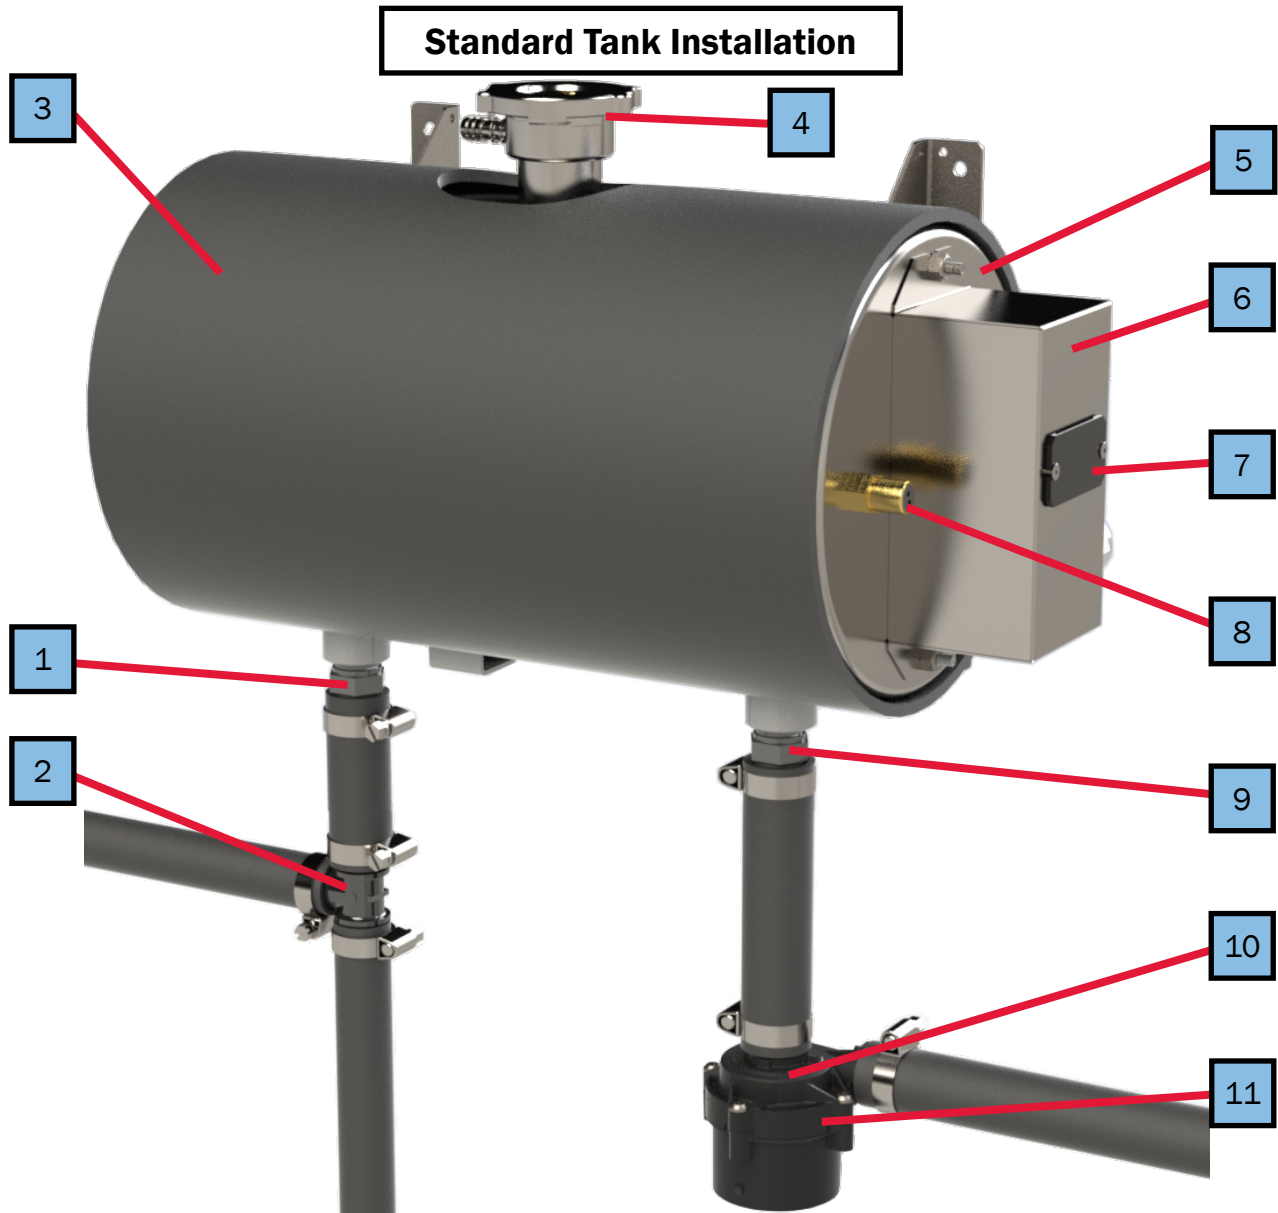

Key	Part Number	Beginning of Use	Description
1	ELE-LCD-050	Launch	Aqua-Hot LCD Screen, Touchscreen, RVC, 3.5in
2	ELE-RVC-100	Launch	RVC Display Cable
3	ELE-100-111	Launch	Kit, Coach-side Controller Components
4	ELE-DIV-100	Launch	Harness, Main DC
-	ELE-DIV-105	Launch	Harness, Tank DC (not pictured)
-	ELE-DIV-110	Launch	Harness, AC (not pictured)
5	ELE-TER-100	Launch	Terminator, RV-C In-Line Mini-Clamp
6	ELX-700-007	Launch	Room Thermostat, Positive Off
7	ELX-500-510	Launch	Low Temperature Bay Thermostat Assembly
8	ELX-THM-309	Launch	Thermistor, 10K NTC, Room Temperature Sensor
9	PLX-000-825	Launch	Black Nylon Coupler Fitting 3/4"
10	32704372	Launch	5/16" Heater Hose
11	PLX-000-433	Launch	CONS 3/4" Heater Hose, Green Stripe
12	EB9X027SS(00C)	Launch	Clamp, Worm Gear, 16-27mm, 300 Grade Stainless, 9mm Band
13	PLX-507-K13	Launch	Clamp, Worm Drive, 1/2" - 3/4", Stainless
14	HDX-102-111	Launch	Clamp, (10.5mm), Soft Hose and Tube
15	HDX-102-113	Launch	Clamp, 3/8 to 7/16 (11.3mm), Soft Hose and Tube
16	MSX-907-162	Launch	Antifreeze Refractometer (Tester)

Key	Part Number	Date of Use	Description
1	TNE-135-011	Launch	Tank, Powder Coat, 7 PSI
2	PLX-102-050	Launch	Small Heat Exchanger, (2) ½" FNPT, (2) 2" MNPT
3	PLX-362-100	Launch	Valve, ½" NPTM ESBE 120°F Tempering
4	PLX-100-900	Launch	C21 Buehler Circulation Pump
5	DBX-125-5KW	Launch	5KW Diesel Burner
6	GBX-125-103	Launch	Burner Circulation Pump
7	EXE-103-0EX	Launch	Heat Exchanger, Cozy III
8	PLX-251-M01	Launch	Kit, Three-Way Valve, AHM Series