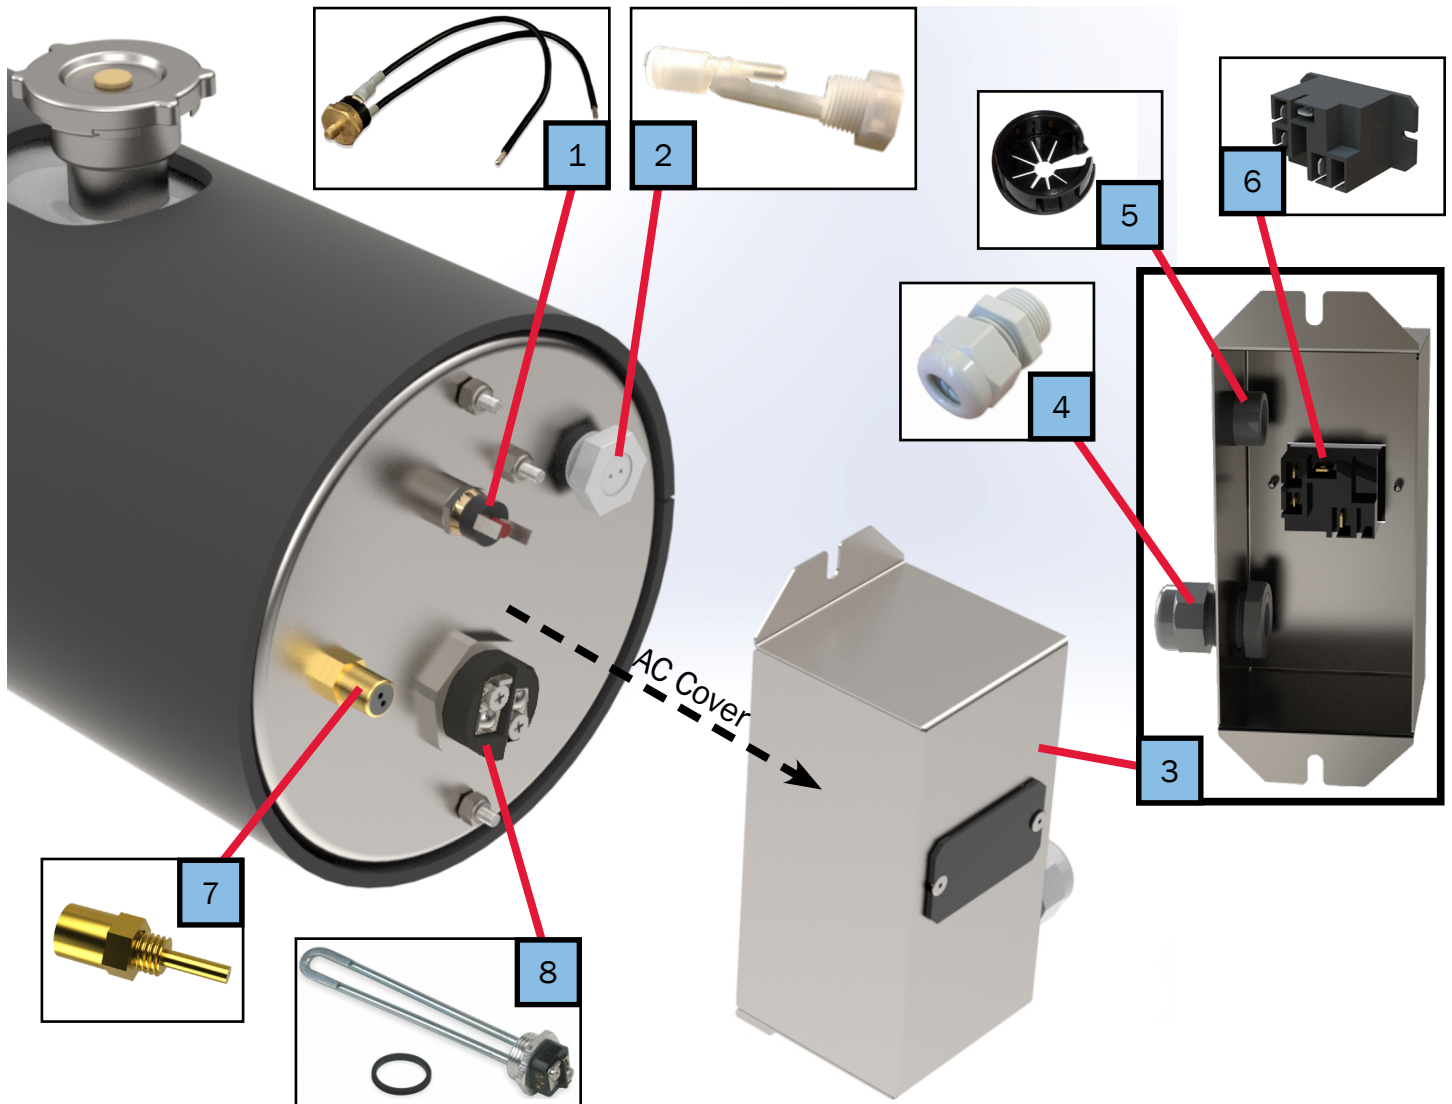

Tank Face Components

Key	Part Number	Date of Use	Description
1	ELE-HLT-125	Launch	High-Limit 215 °F Thermostat Assembly
2	ELX-135-M01	Launch	Kit, Float Switch, AHM, ½" NPT
3	SME-135-002	Launch	Cover, A/C
4	HDX-000-623	Launch	Plastic Romex Clip, ½"
5	ELX-000-072	Launch	Snap Bushing w/ Shutters, 0.750
6	ELX-232-948	Launch	AC Relay, 30A 277VAC
7	ELE-014-712	Launch	Thermistor, Tank Temperature Sensor
8	ELX-2E7-102	Launch	1500W, 120VAC Electric Element, 1" NPSM