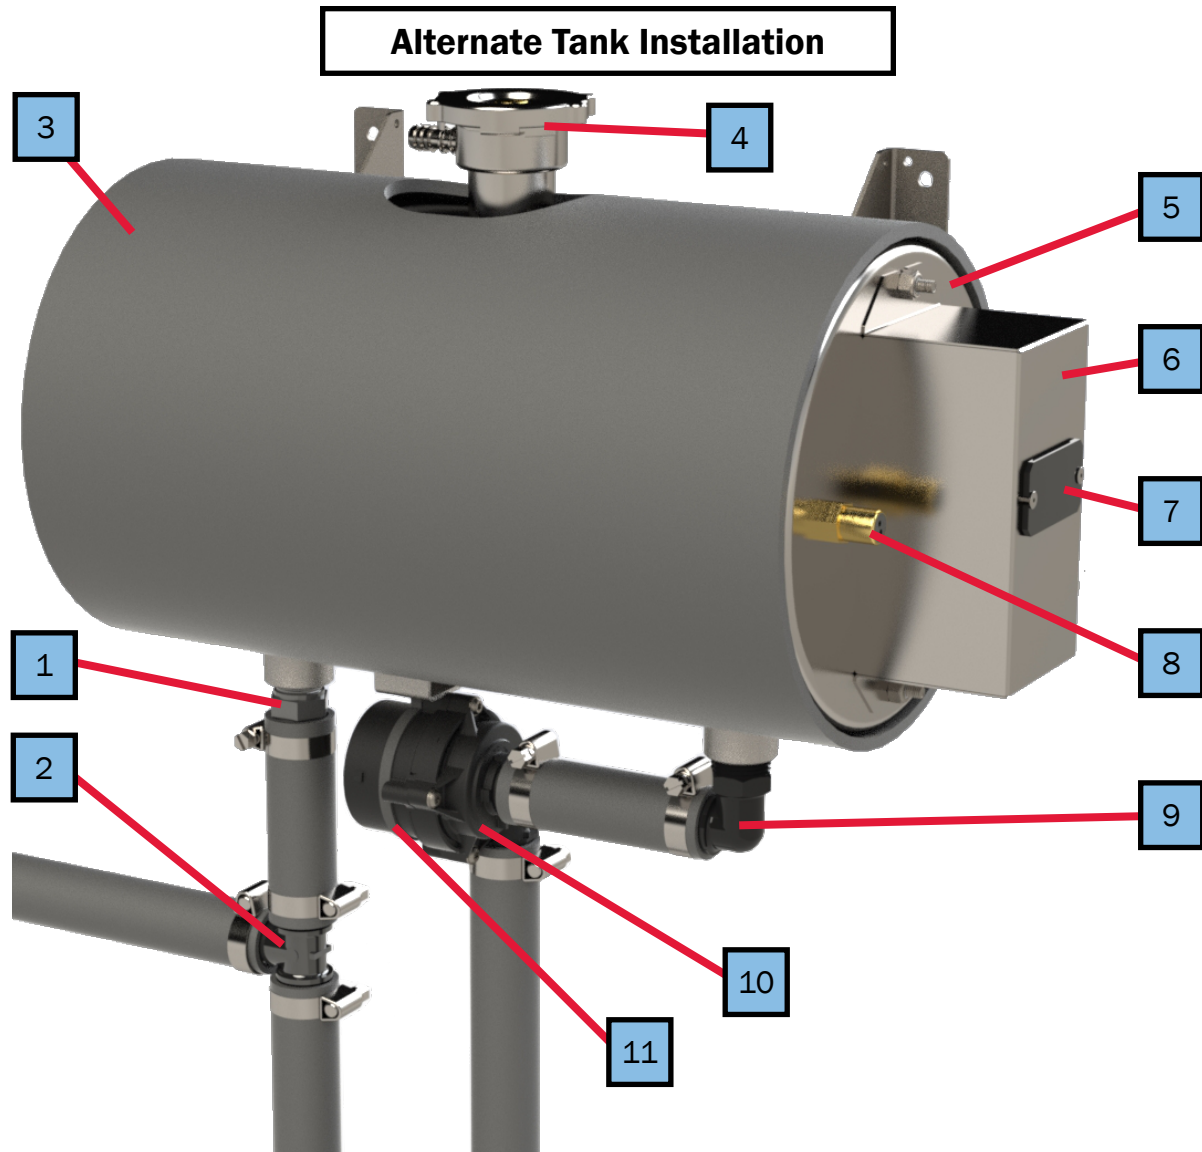

Key	Part Number	Date of Use	Description
1	PLX-200-103	Launch	Black Nylon Barb Fitting, 1/2"
2	PLX-250-210	Launch	Fitting, 3/4" Barb Tee, GFBN
3	MSE-135-200	Launch	Insulation, Tank
4	TNX-135-020	Launch	Radiator Cap, 7 PSI
5	TNE-135-011	Launch	Tank, Powder Coat, 2gal
6	SME-135-002	Launch	Cover, A/C
7	ELX-232-948	Launch	Relay, 30A 277VAC
8	ELE-014-712	Launch	Thermistor, Tank Temperature Sensor
9	PLX-250-212	Launch	Fitting, Elbow 1/2" NPT x 3/4" Barb, GFBN
10	PLX-100-900	Launch	C21 Buehler Circulation Pump
11	HDX-100-900	Launch	Tie, 8.9" Long, Arrowhead Push Mount