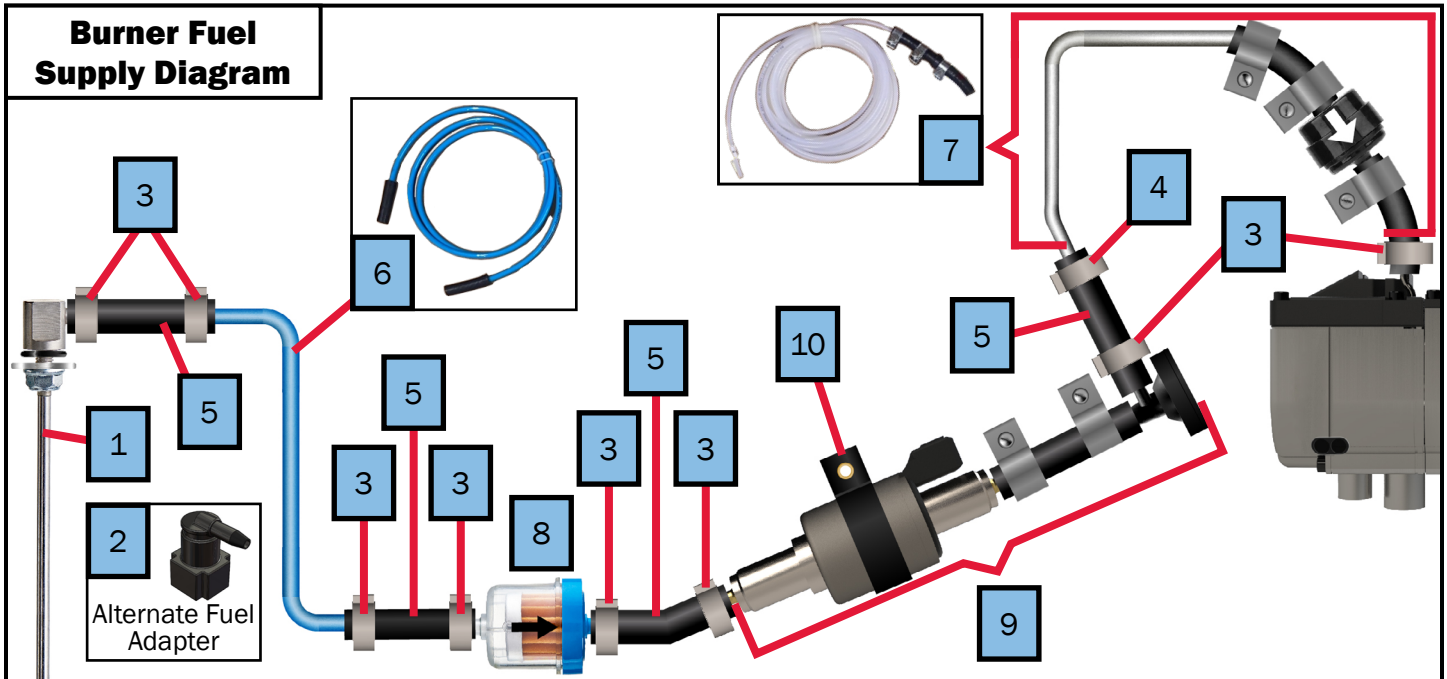

Three-Way Valve Assembly

Key	Part Number	Date of Use	Description
	PLX-251-M01	Launch	Kit, Three-Way Valve, AHM Series
1	PLX-251-001	Launch	Valve, Three-Way, 1/2" NPT
2	PLX-200-103	Launch	Glass Filled Black Nylon Barb Fitting, 1/2" NPT x 3/4"
3	PLX-250-212	Launch	Fitting, Elbow 1/2" NPT x 3/4" Barb, GFBN
-	39-00-0039	Launch	CONS Terminal, Socket 20-24 AWG Mini-Fit Jr. (not pictured)
-	39-01-2020	Launch	CONS Plug, 20-24 AWG Mini-Fit Jr. 2-Pole (not pictured)

Controller Assembly

Key	Part Number	Date of Use	Description
	ELE-100-M01	Launch	Kit, Controller, AHM
1	ELE-PCB-100	Launch	Controller, 12VDC, 100-200 Series
2	41103	Launch	CONS Rivet, 1/8"Ø 0.063" - 0.125" Grip Steel
3	90631A005	Launch	CONS Fastener 4-40 Lock Nut
4	94639A201	Launch	CONS Spacer, 4-40 Nylon 1/4"L
5	SME-PCB-105	Launch	Flange, Control Mount
6	SME-PCB-106	Launch	PCB Flange Backplate
7	PLX-960-K16	Launch	Grommet, 7/16" (OD) x 9/32" (ID) x 7/16" Thick, SBR
-	RRR-XTE-855	Launch	03P Fan Motor CONN HSG (not pictured)
-	RRR-XTE-923	Launch	Mate N Loc Terminal (not pictured)