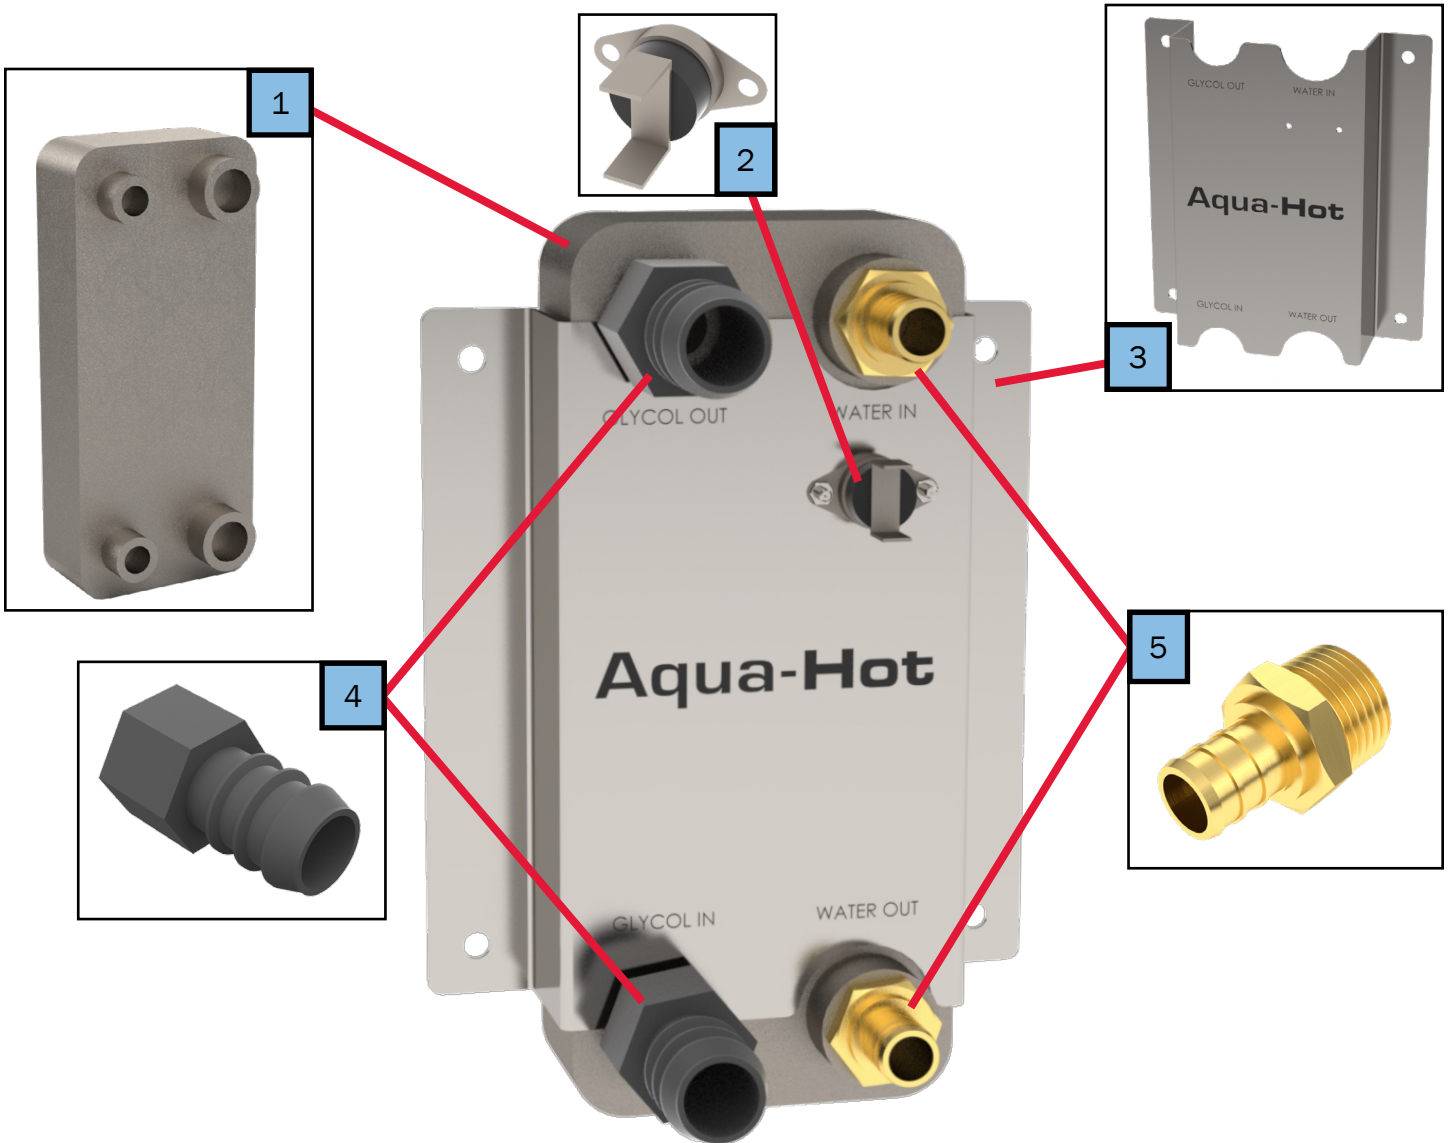

Plate-to-Plate Heat Exchanger Assembly

Key	Part Number	Date of Use	Description
1	PLX-102-050	Launch	Plate-to-Plate Heat Exchanger, (2) ½" FNPT, (2) 2" MNPT
2	ELE-LTC-135	Launch	Surface Mount Low-Temp Cutoff Thermostat
3	SME-135-001	Launch	Plate-to-Plate Heat Exchanger Mount
4	PLX-18K-258	Launch	Fitting, ¾" Barb x ½" FNPT, Nylon
5	PLX-000-600	Launch	Fitting, ½" NPTM x ½" PEX Barb