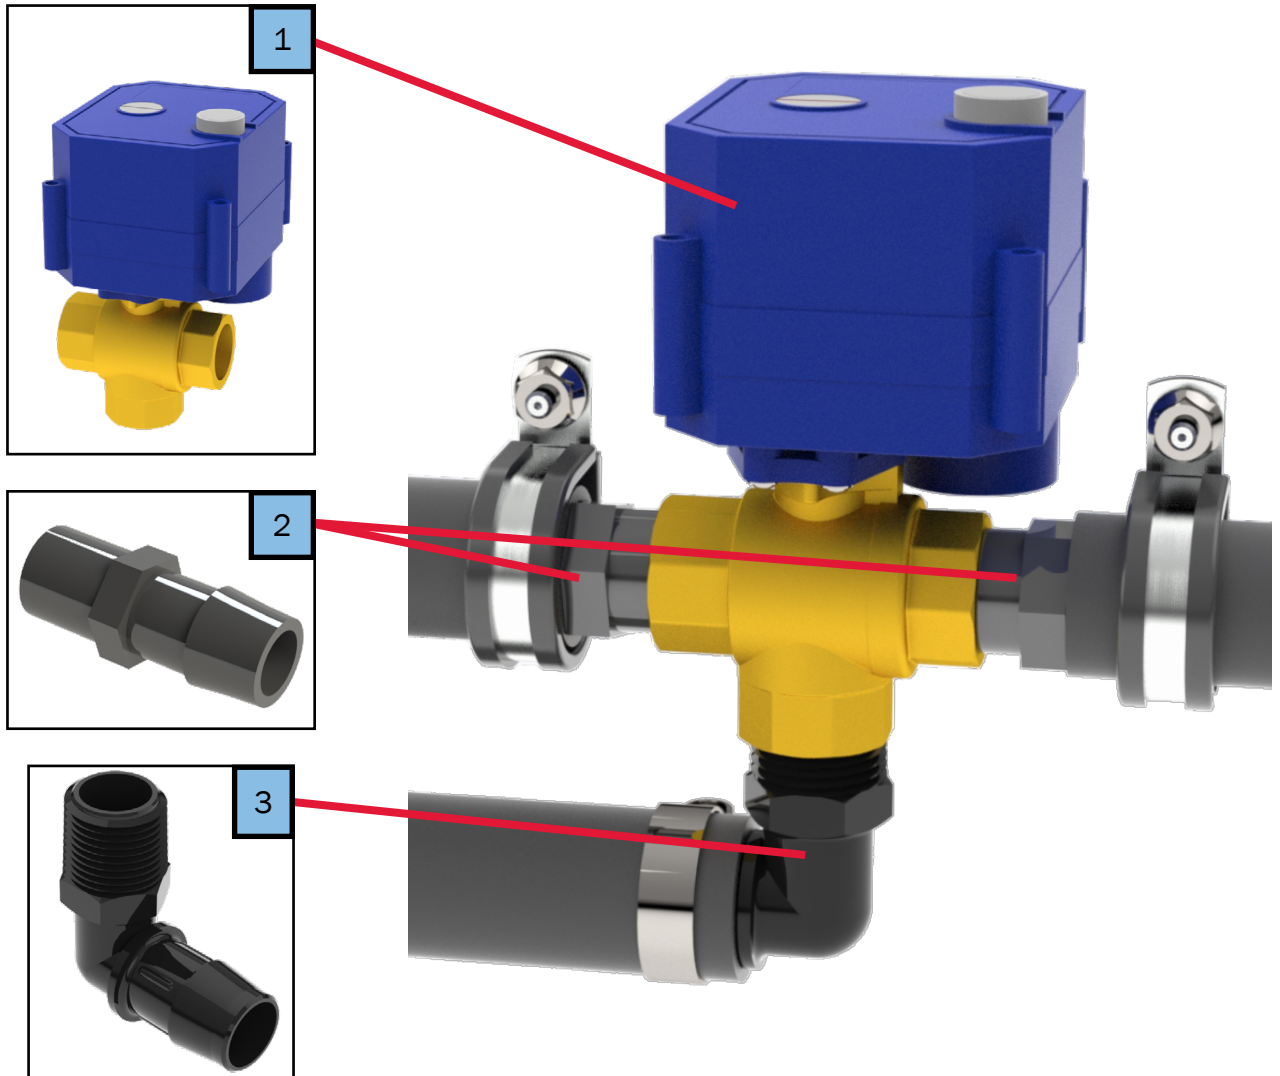

Tank Face Components

Key	Part Number	Date of Use	Description
1	ELE-HLT-125	Launch	High-Limit 215 °F Thermostat Assembly
2	ELX-135-M01	Launch	Kit, Float Switch, AHM, ½" NPT
3	SME-135-002	Launch	Cover, A/C
4	HDX-000-623	Launch	Plastic Romex Clip, ½"
5	ELX-000-072	Launch	Snap Bushing w/ Shutters, 0.750
6	ELX-232-948	Launch	AC Relay, 30A 277VAC
7	ELE-014-712	Launch	Thermistor, Tank Temperature Sensor
8	ELX-2E7-102	Launch	1500W, 120VAC Electric Element, 1" NPSM

Plate-to-Plate Heat Exchanger Assembly

Key	Part Number	Date of Use	Description
1	PLX-102-050	Launch	Plate-to-Plate Heat Exchanger, (2) ½" FNPT, (2) 2" MNPT
2	ELE-LTC-135	Launch	Surface Mount Low-Temp Cutoff Thermostat
3	SME-135-001	Launch	Plate-to-Plate Heat Exchanger Mount
4	PLX-18K-258	Launch	Fitting, ¾" Barb x ½" FNPT, Nylon
5	PLX-000-600	Launch	Fitting, ½" NPTM x ½" PEX Barb

Key	Part Number	Date of Use	Description
1	PLX-362-100	Launch	Tempering Valve, ½" NPTM ESBE 120°F
2	PLX-0X1-07D	Launch	Brass Tee Fitting, ½" NPT (M) (F)
3	PLX-111-125	Launch	Pressure Relief Valve, 125 PSI
4	HDX-362-100	Launch	Steel P-Clamp

Three-Way Valve Assembly

Key	Part Number	Date of Use	Description
	PLX-251-M01	Launch	Kit, Three-Way Valve, AHM Series
1	PLX-251-001	Launch	Valve, Three-Way, 1/2" NPT
2	PLX-200-103	Launch	Glass Filled Black Nylon Barb Fitting, 1/2" NPT x 3/4"
3	PLX-250-212	Launch	Fitting, Elbow 1/2" NPT x 3/4" Barb, GFBN
-	39-00-0039	Launch	CONS Terminal, Socket 20-24 AWG Mini-Fit Jr. (not pictured)
-	39-01-2020	Launch	CONS Plug, 20-24 AWG Mini-Fit Jr. 2-Pole (not pictured)