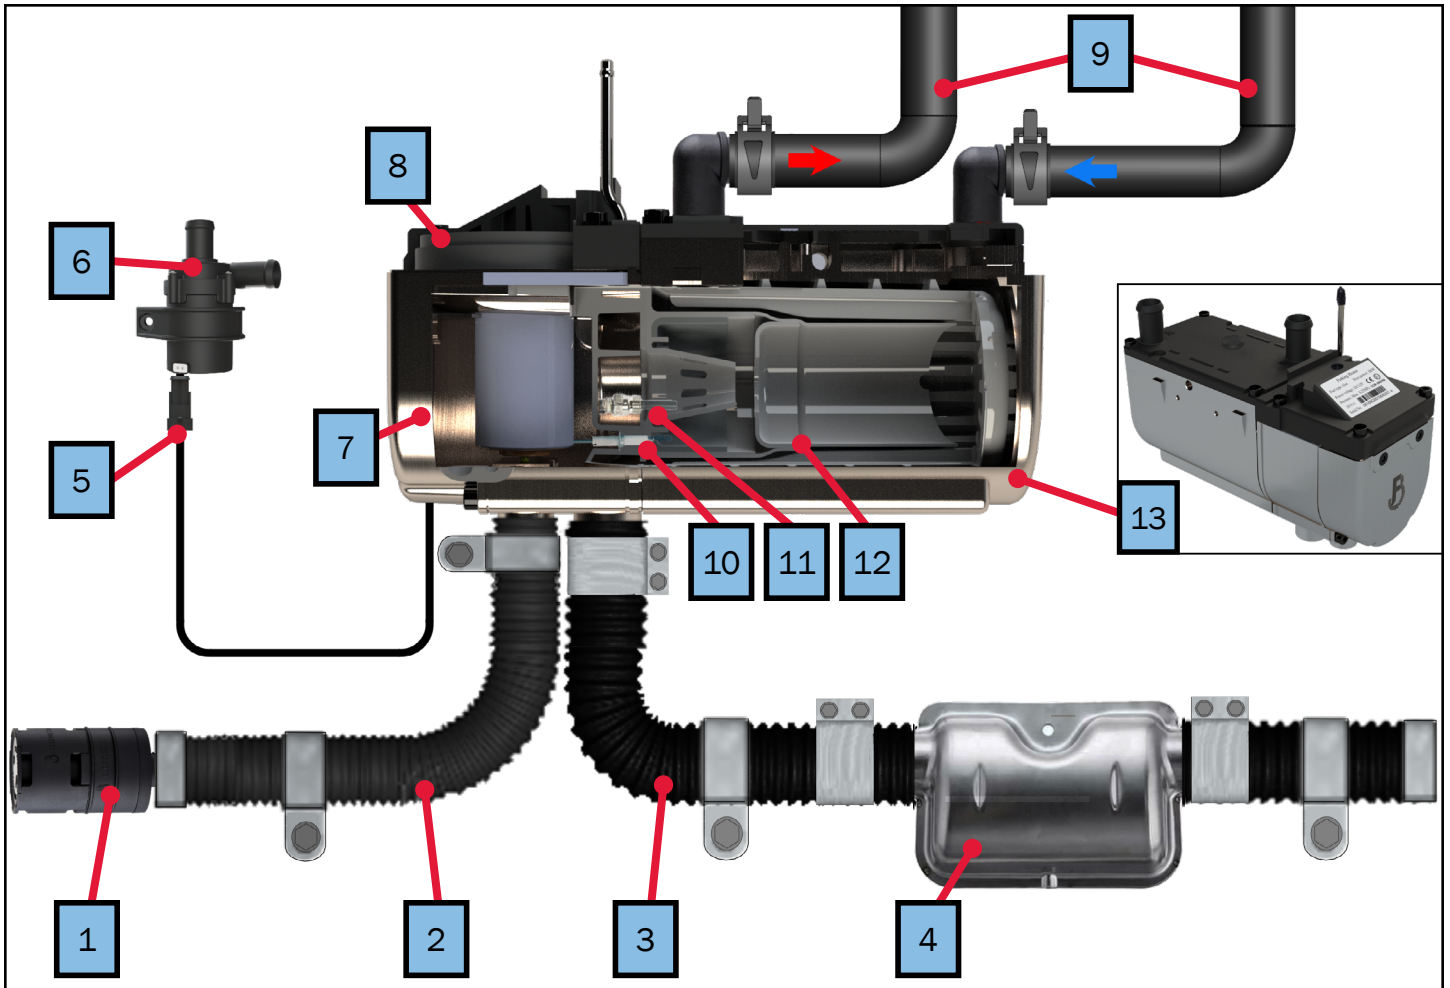

Key	Part Number	Date of Use	Description
1	GBX-125-120	Launch	Air Intake Filter
2	GBX-125-113	Launch	Air Intake Hose
3	GBX-125-114	Launch	Exhaust Tube
4	GBX-125-118	Launch	Gas Burner Exhaust Muffler
5	GBX-125-119	Launch	Circulation Pump Wire Harness
6	GBX-125-103	Launch	Circulation Pump
7	GBX-125-108	Launch	12V Fan Motor Assembly/Controller
8	GBX-125-110	Launch	Fan Motor
9	GBX-125-123	Launch	Formed Heater Hose (ø 20mm)
10	GBX-125-106	Launch	Flame Sensor
11	GBX-125-104	Launch	Glow Plug
-	GBX-125-105	Launch	Glow Plug Holder (not pictured)
12	GBX-125-109	Launch	Combustion Chamber
13	DBX-125-5KW	Launch	5KW Diesel Burner with Harness