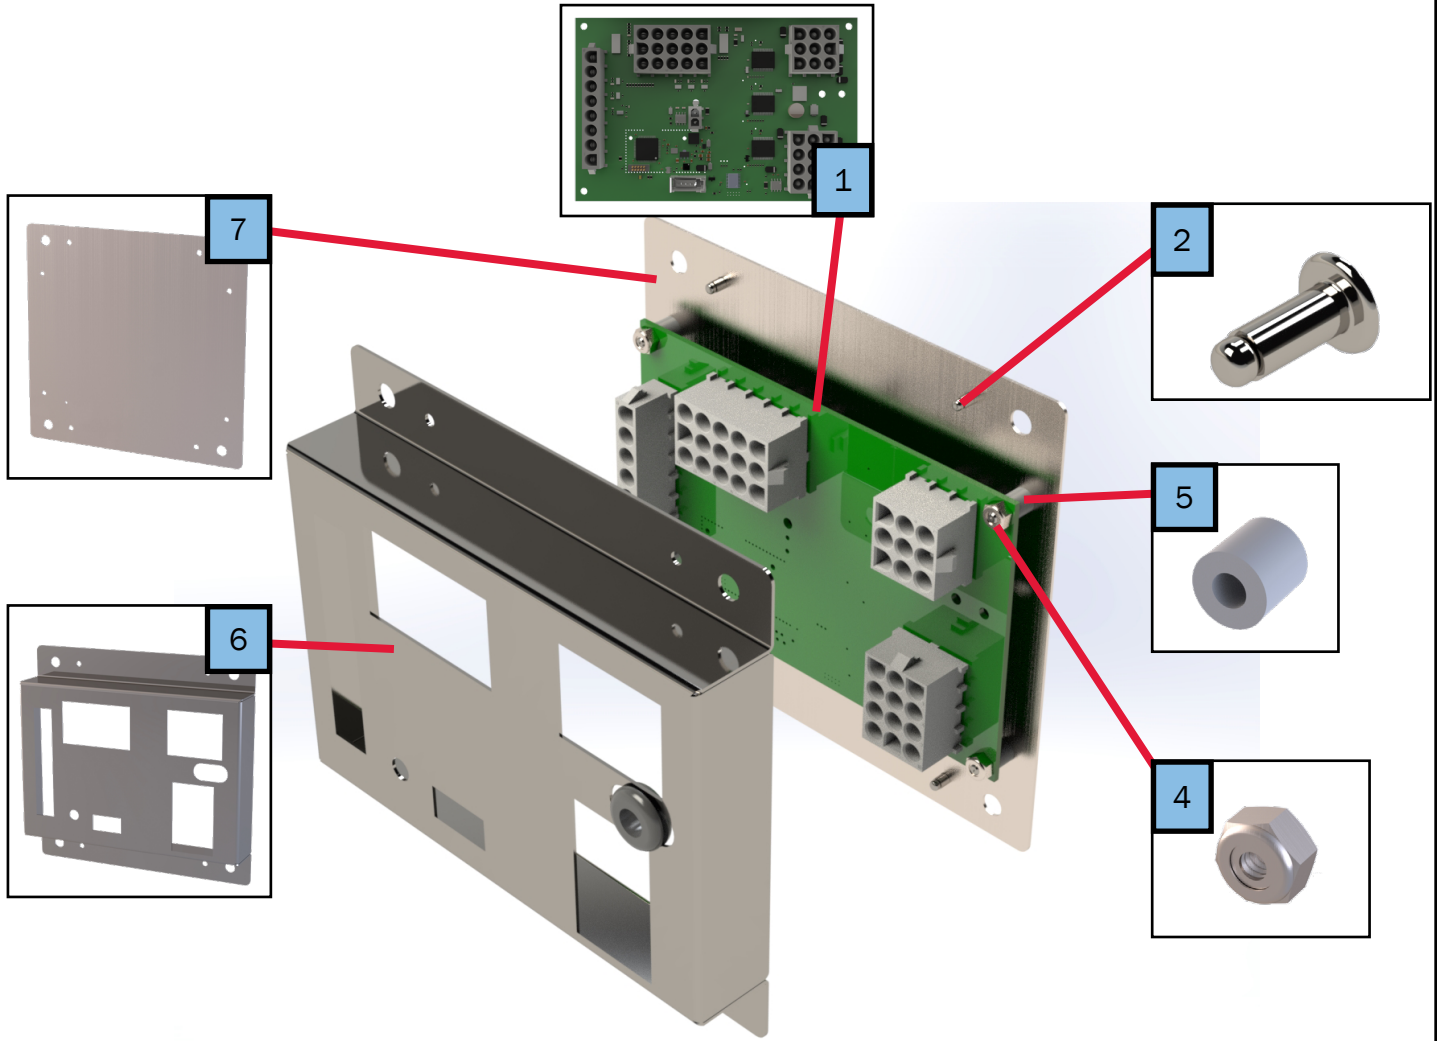

Controller Assembly

Key	Part Number	Date of Use	Description
	ELE-100-M01	Launch	Kit, Controller, AHM
1	ELE-PCB-100	Launch	Controller, 12VDC, 100-200 Series
2	41103	Launch	CONS Rivet, 1/8"Ø 0.063" - 0.125" Grip Steel
3	90631A005	Launch	CONS Fastener 4-40 Lock Nut
4	94639A201	Launch	CONS Spacer, 4-40 Nylon 1/4"L
5	SME-PCB-105	Launch	Flange, Control Mount
6	SME-PCB-106	Launch	PCB Flange Backplate
7	PLX-960-K16	Launch	Grommet, 7/16" (OD) x 9/32" (ID) x 7/16" Thick, SBR
-	RRR-XTE-855	Launch	03P Fan Motor CONN HSG (not pictured)
-	RRR-XTE-923	Launch	Mate N Loc Terminal (not pictured)