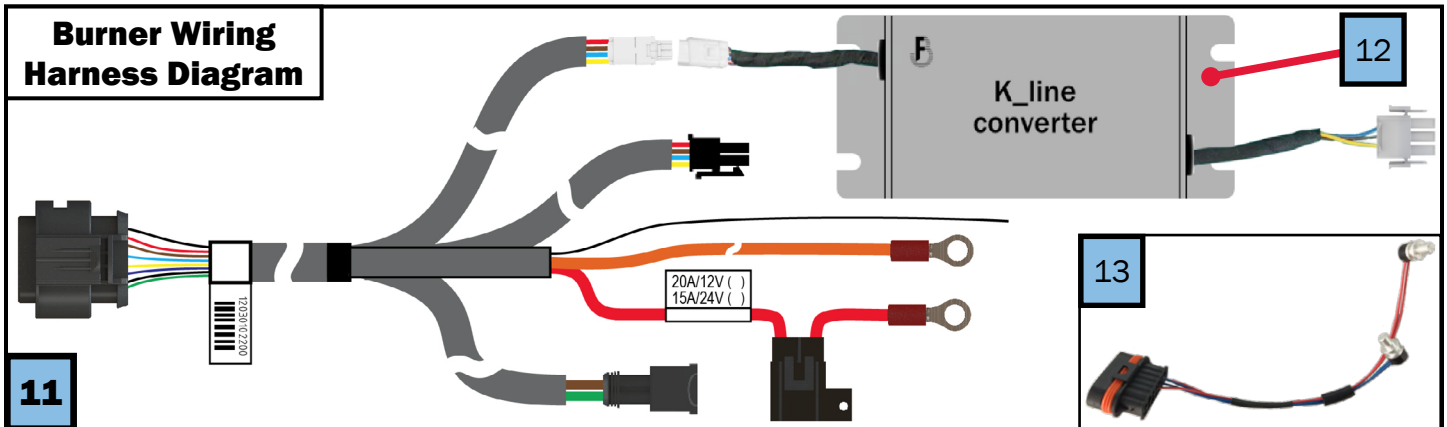

Three-Way Valve Assembly

Key	Part Number	Date of Use	Description
	PLX-251-M01	Launch	Kit, Three-Way Valve, AHM Series
1	PLX-251-001	Launch	Valve, Three-Way, 1/2" NPT
2	PLX-200-103	Launch	Glass Filled Black Nylon Barb Fitting, 1/2" NPT x 3/4"
3	PLX-250-212	Launch	Fitting, Elbow 1/2" NPT x 3/4" Barb, GFBN
-	39-00-0039	Launch	CONS Terminal, Socket 20-24 AWG Mini-Fit Jr. (not pictured)
-	39-01-2020	Launch	CONS Plug, 20-24 AWG Mini-Fit Jr. 2-Pole (not pictured)

Controller Assembly

Key	Part Number	Date of Use	Description
	ELE-100-M01	Launch	Kit, Controller, AHM
1	ELE-PCB-100	Launch	Controller, 12VDC, 100-200 Series
2	41103	Launch	CONS Rivet, 1/8"Ø 0.063" - 0.125" Grip Steel
3	90631A005	Launch	CONS Fastener 4-40 Lock Nut
4	94639A201	Launch	CONS Spacer, 4-40 Nylon 1/4"L
5	SME-PCB-105	Launch	Flange, Control Mount
6	SME-PCB-106	Launch	PCB Flange Backplate
7	PLX-960-K16	Launch	Grommet, 7/16" (OD) x 9/32" (ID) x 7/16" Thick, SBR
-	RRR-XTE-855	Launch	03P Fan Motor CONN HSG (not pictured)
-	RRR-XTE-923	Launch	Mate N Loc Terminal (not pictured)