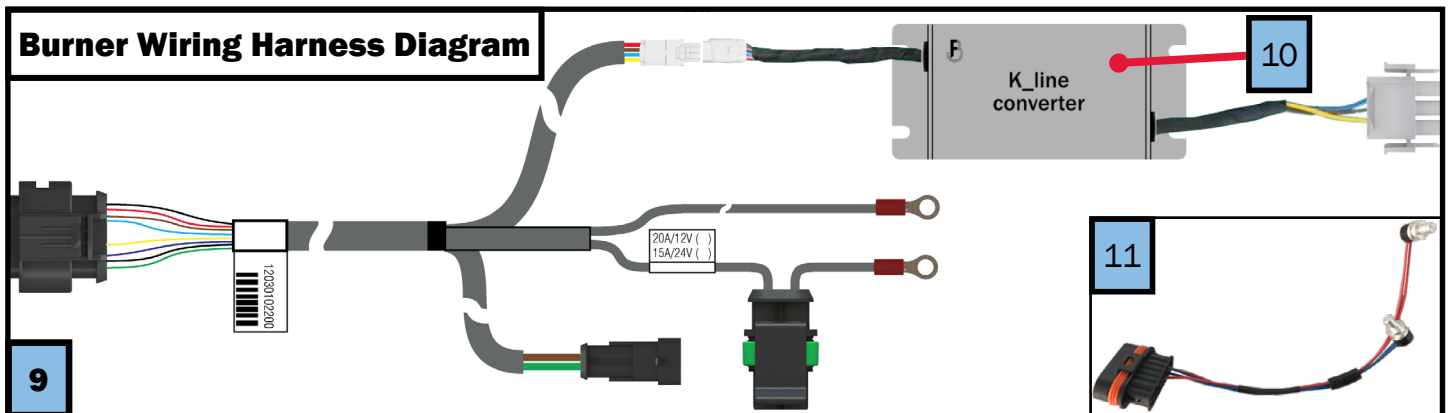

Key	Part Number	Date of Use	Description
Burner Fuel Supply Parts			
1	GBX-125-116	Launch	Fuel Tank Standpipe
2	HDX-102-113	Launch	Clamp, 3/8 to 7/16 (11.3mm), Soft Hose and Tube
2A	HDX-102-111	Launch	Clamp, (10.5mm), Soft Hose and Tube
3	GBX-125-115	Launch	10.5mm Coupler
4	GBX-125-122	Launch	Fuel Hose to Fuel Tank (blue)
5		Launch	Diesel Fuel Filter
6	GBX-125-121	Launch	Fuel Hose to Burner (clear) (Couplers & check valve included)
7	GBX-125-117	Launch	Assembled Fuel Pump
8	GBX-125-111	Launch	Fuel Pump Clip
Burner Wiring Harness Parts			
9	GBX-125-112	Launch	Burner Wiring Harness
10	GBX-125-102	Launch	Burner K_Line Converter
11	GBX-125-107	Launch	Temp and Overheat Sensor