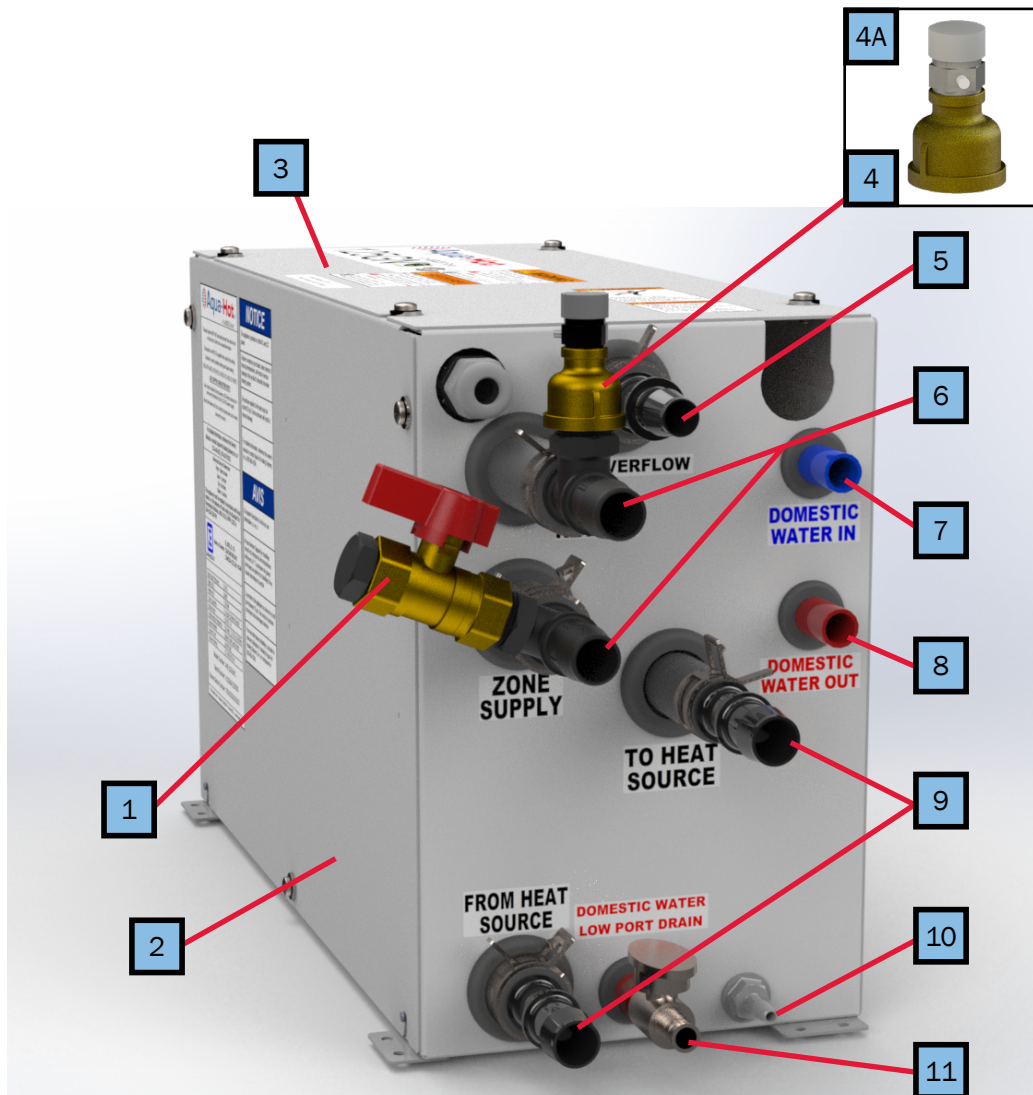

Parts Manual

100 Series

AHE-125-DN2

NOTE: Service parts and accessories are available through Aqua-Hot Factory Authorized Service Centers or www.aquahot.com.

Key	Part Number	Beginning of Use	Description
1	ELE-LCD-050	Launch	Aqua-Hot LCD Screen, Touchscreen, RVC, 3.5in
2	ELE-RVC-100	Launch	RVC Display Cable
3	ELE-100-111	Launch	Kit, Coach-side Controller Components
4	ELE-125-100	Launch	Harness, 125 Mainframe
5	ELX-700-007	Launch	Room Thermostat, Positive Off
6	ELX-500-510	Launch	Low Temperature Bay Thermostat Assembly
7	ELX-THM-309	Launch	Thermistor, 10K NTC, Room Temperature Sensor
8	ELE-TER-100	Launch	Terminator, RV-C In-Line Mini-Clamp
9	PLE-063-200	Launch	Overflow Bottle with Fluid Level Sensor
10	PLX-CTB-290	Launch	Clamp, Hose, Constant Tension 1-1/16"
11	PLX-CTB-230	Launch	Constant Tension Hose Clamp, 5/8"
12	PLX-000-200	Launch	Hose, 5/8" Safety Stripe, Rubber
13	MSX-907-162	Launch	Antifreeze Refractometer (Tester)

Key	Part Number	Date of Use	Description
1	PLX-BV1-200	Launch	Brass Ball Valve ½" (F) NPT
2	SME-102-101	Launch	Cabinet Side Panel
3	SME-102-102	Launch	Cabinet Lid
4	PLX-102-203	Launch	Brass Thread Adapter, ½" to ⅛"
4A	PLX-102-101	Launch	125PSI Auto Vent, ⅛" Inlet
5	PLX-000-835	Launch	Fitting, Reducer, ¾" to ⅝"
6	PLX-250-203	Launch	Barbed Nylon Tee Fitting, ½" (M) NPT to ¾"
7	PLX-112-300	Launch	Cons Tube ½" Blue PEX
8	PLX-112-200	Launch	Cons Tube ½" Red PEX
9	PLX-000-825	Launch	Fitting, Coupler, ¾" Hose
10	PLX-102-208	Launch	Fitting, ¼" NPSM x ¼" Barb, GFBN
11	PLX-102-205	Launch	Fitting, ½" PEX Drain Valve

Key	Part Number	Date of Use	Description
1	SME-100-007	Launch	Plate-to-Plate Heat Exchanger Bracket
2	PLX-102-050	Launch	Small Plate-to-Plate Heat Exchanger
3	PLE-125-3WV	Launch	Kit, Three-Way Motorized Valve Replacement for 125
-	PLX-200-103	Launch	1/2" MNPT to 3/4" Barb
-	PLX-250-208	Launch	Barbed Nylon Tee Fitting, 1/2" (M) NPT to 3/4" Barb
-	PLX-251-001	Launch	Three-Way Motorized Valve, 1/2" NPT
4	ELE-102-201	Launch	Harness, AC for 125 Series