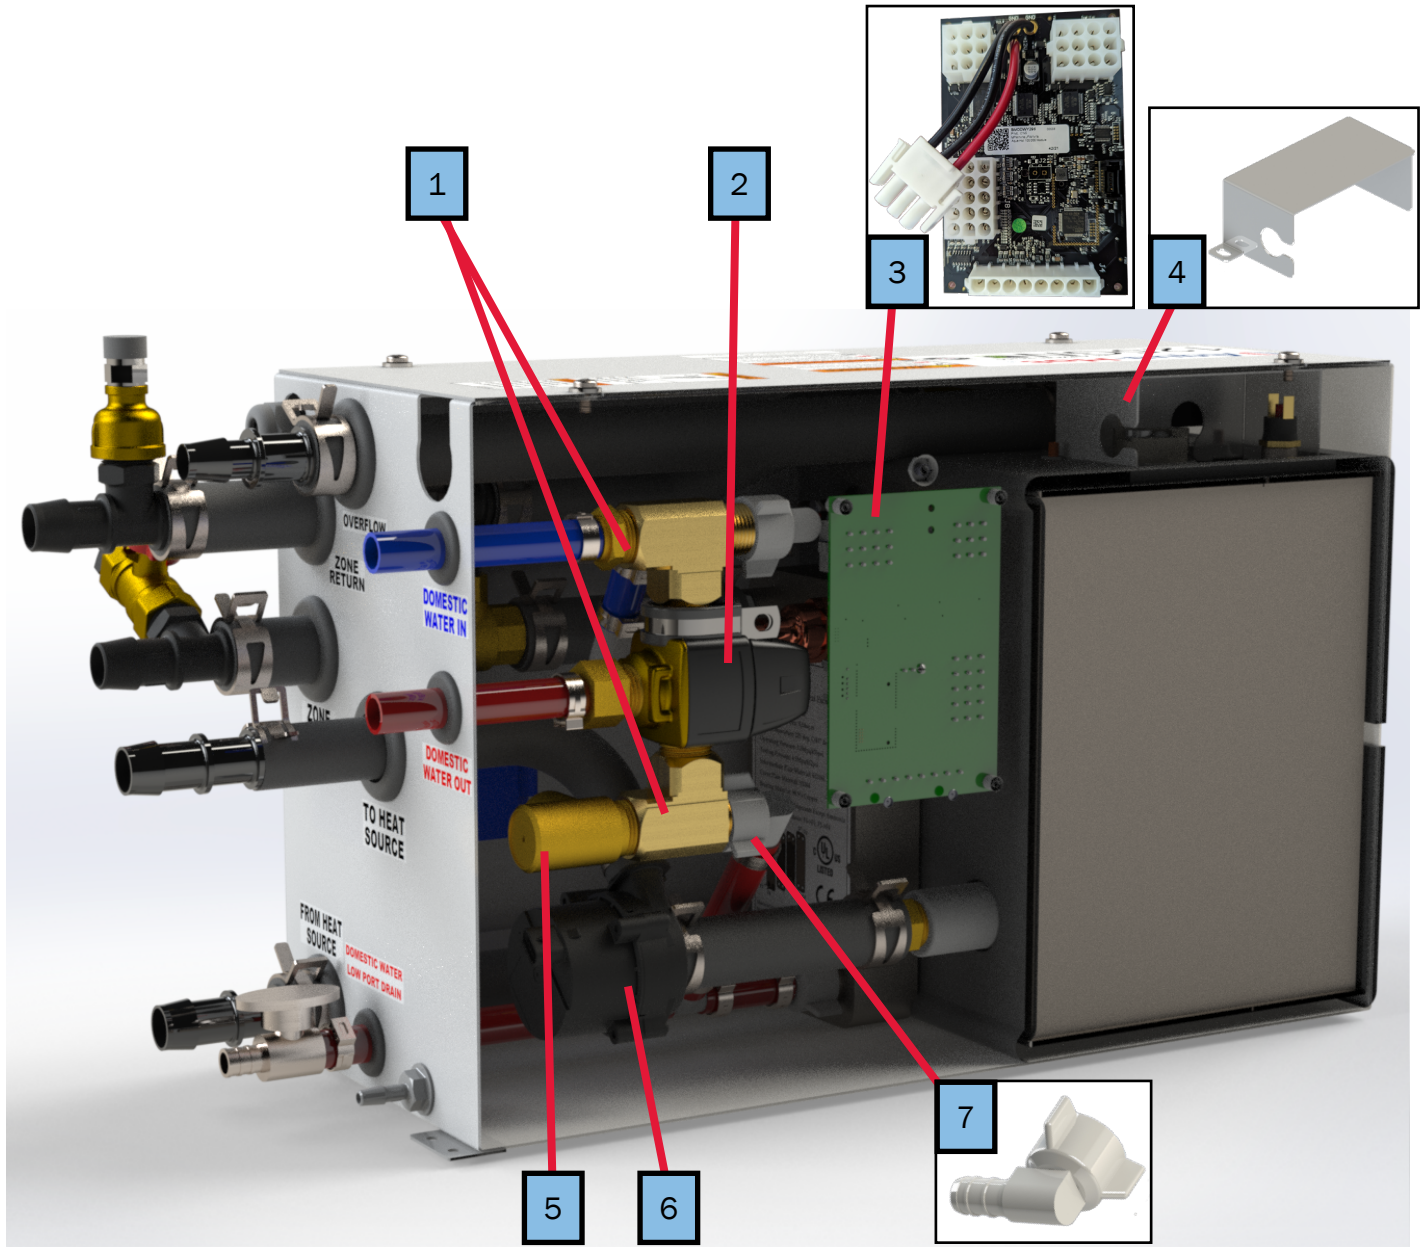

Parts Manual

100 Series

AHE-125-DN2

NOTE: Service parts and accessories are available through Aqua-Hot Factory Authorized Service Centers or www.aquahot.com.

Key	Part Number	Beginning of Use	Description
1	ELE-LCD-050	Launch	Aqua-Hot LCD Screen, Touchscreen, RVC, 3.5in
2	ELE-RVC-100	Launch	RVC Display Cable
3	ELE-100-111	Launch	Kit, Coach-side Controller Components
4	ELE-125-100	Launch	Harness, 125 Mainframe
5	ELX-700-007	Launch	Room Thermostat, Positive Off
6	ELX-500-510	Launch	Low Temperature Bay Thermostat Assembly
7	ELX-THM-309	Launch	Thermistor, 10K NTC, Room Temperature Sensor
8	ELE-TER-100	Launch	Terminator, RV-C In-Line Mini-Clamp
9	PLE-063-200	Launch	Overflow Bottle with Fluid Level Sensor
10	PLX-CTB-290	Launch	Clamp, Hose, Constant Tension 1-1/16"
11	PLX-CTB-230	Launch	Constant Tension Hose Clamp, 5/8"
12	PLX-000-200	Launch	Hose, 5/8" Safety Stripe, Rubber
13	MSX-907-162	Launch	Antifreeze Refractometer (Tester)

Key	Part Number	Date of Use	Description
1	PLX-BV1-200	Launch	Brass Ball Valve ½" (F) NPT
2	SME-102-101	Launch	Cabinet Side Panel
3	SME-102-102	Launch	Cabinet Lid
4	PLX-102-203	Launch	Brass Thread Adapter, ½" to ⅛"
4A	PLX-102-101	Launch	125PSI Auto Vent, ⅛" Inlet
5	PLX-000-835	Launch	Fitting, Reducer, ¾" to ⅝"
6	PLX-250-203	Launch	Barbed Nylon Tee Fitting, ½" (M) NPT to ¾"
7	PLX-112-300	Launch	Cons Tube ½" Blue PEX
8	PLX-112-200	Launch	Cons Tube ½" Red PEX
9	PLX-000-825	Launch	Fitting, Coupler, ¾" Hose
10	PLX-102-208	Launch	Fitting, ¼" NPSM x ¼" Barb, GFBN
11	PLX-102-205	Launch	Fitting, ½" PEX Drain Valve

Key	Part Number	Date of Use	Description
1	SME-100-007	Launch	Plate-to-Plate Heat Exchanger Bracket
2	PLX-102-050	Launch	Small Plate-to-Plate Heat Exchanger
3	PLE-125-3WV	Launch	Kit, Three-Way Motorized Valve Replacement for 125
-	PLX-200-103	Launch	1/2" MNPT to 3/4" Barb
-	PLX-250-208	Launch	Barbed Nylon Tee Fitting, 1/2" (M) NPT to 3/4" Barb
-	PLX-251-001	Launch	Three-Way Motorized Valve, 1/2" NPT
4	ELE-102-201	Launch	Harness, AC for 125 Series