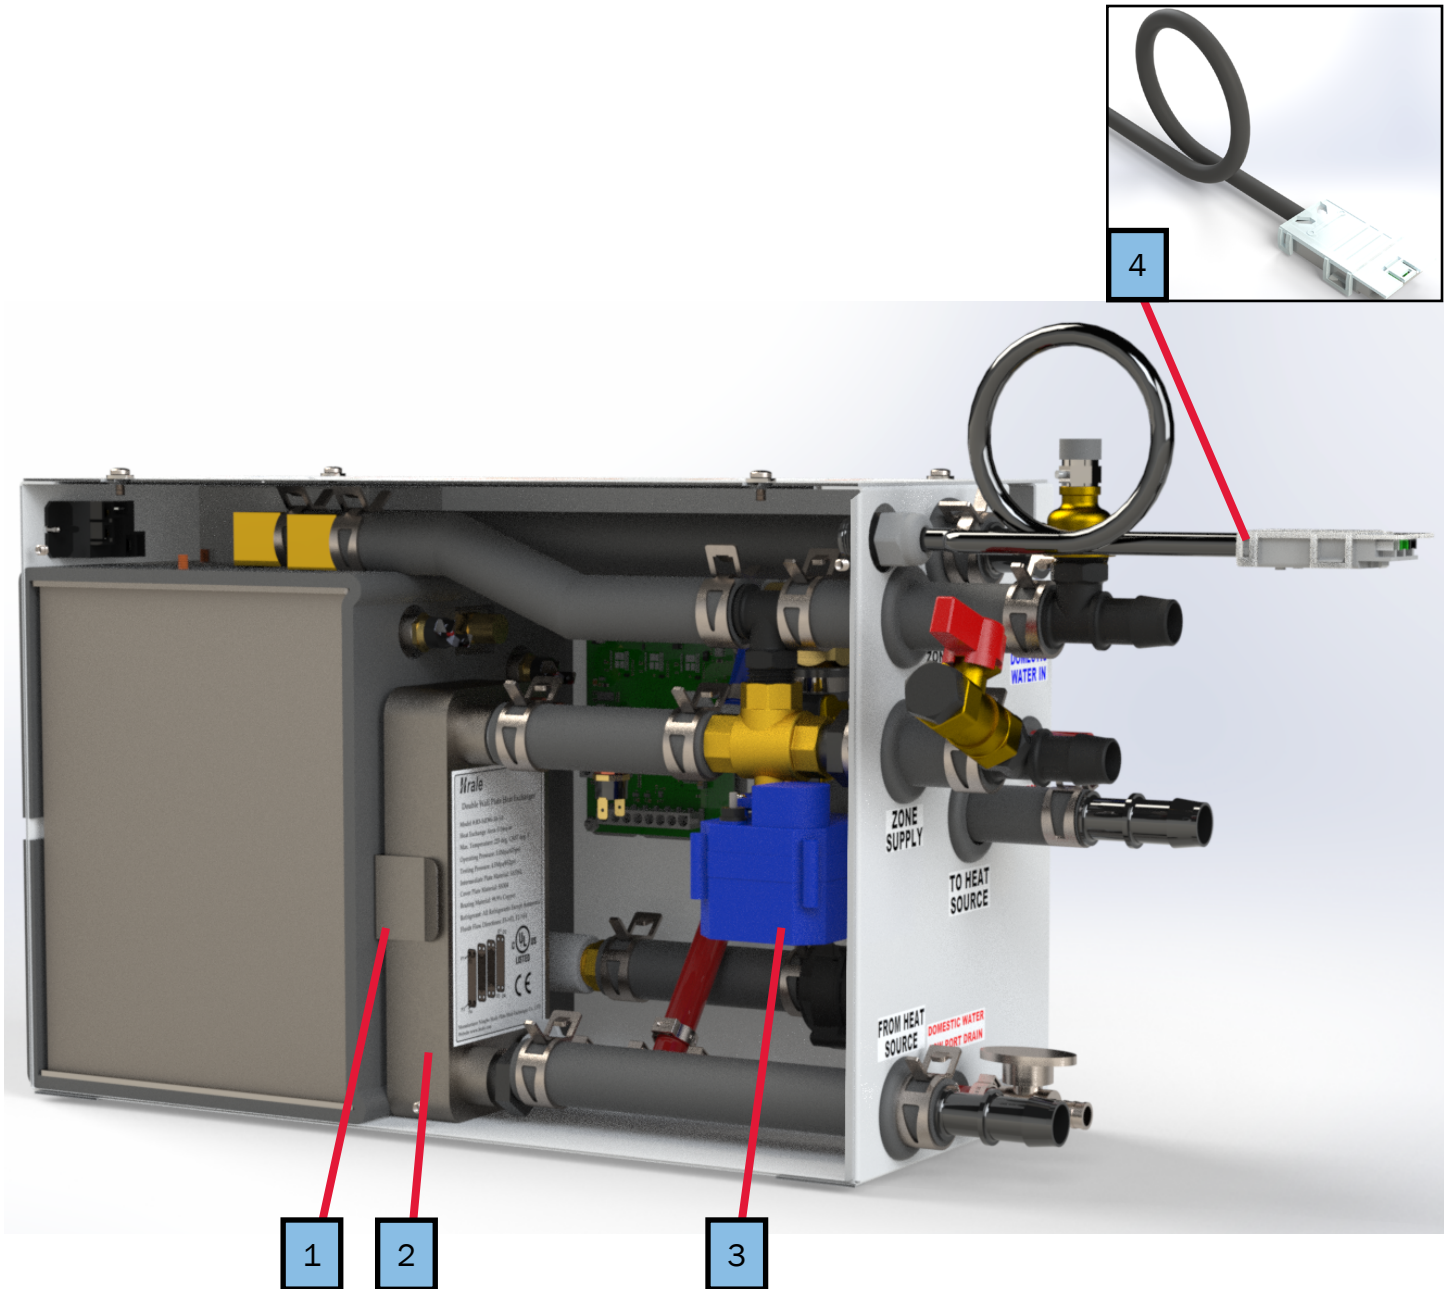

Parts Manual

100 Series

AHE-125-DN2

NOTE: Service parts and accessories are available through Aqua-Hot Factory Authorized Service Centers or www.aquahot.com.

Key	Part Number	Beginning of Use	Description
1	ELE-LCD-050	Launch	Aqua-Hot LCD Screen, Touchscreen, RVC, 3.5in
2	ELE-RVC-100	Launch	RVC Display Cable
3	ELE-100-111	Launch	Kit, Coach-side Controller Components
4	ELE-125-100	Launch	Harness, 125 Mainframe
5	ELX-700-007	Launch	Room Thermostat, Positive Off
6	ELX-500-510	Launch	Low Temperature Bay Thermostat Assembly
7	ELX-THM-309	Launch	Thermistor, 10K NTC, Room Temperature Sensor
8	ELE-TER-100	Launch	Terminator, RV-C In-Line Mini-Clamp
9	PLE-063-200	Launch	Overflow Bottle with Fluid Level Sensor
10	PLX-CTB-290	Launch	Clamp, Hose, Constant Tension 1-1/16"
11	PLX-CTB-230	Launch	Constant Tension Hose Clamp, 5/8"
12	PLX-000-200	Launch	Hose, 5/8" Safety Stripe, Rubber
13	MSX-907-162	Launch	Antifreeze Refractometer (Tester)

Key	Part Number	Date of Use	Description
1	PLX-BV1-200	Launch	Brass Ball Valve ½" (F) NPT
2	SME-102-101	Launch	Cabinet Side Panel
3	SME-102-102	Launch	Cabinet Lid
4	PLX-102-203	Launch	Brass Thread Adapter, ½" to ⅛"
4A	PLX-102-101	Launch	125PSI Auto Vent, ⅛" Inlet
5	PLX-000-835	Launch	Fitting, Reducer, ¾" to ⅝"
6	PLX-250-203	Launch	Barbed Nylon Tee Fitting, ½" (M) NPT to ¾"
7	PLX-112-300	Launch	Cons Tube ½" Blue PEX
8	PLX-112-200	Launch	Cons Tube ½" Red PEX
9	PLX-000-825	Launch	Fitting, Coupler, ¾" Hose
10	PLX-102-208	Launch	Fitting, ¼" NPSM x ¼" Barb, GFBN
11	PLX-102-205	Launch	Fitting, ½" PEX Drain Valve

Key	Part Number	Date of Use	Description
1	SME-100-007	Launch	Plate-to-Plate Heat Exchanger Bracket
2	PLX-102-050	Launch	Small Plate-to-Plate Heat Exchanger
3	PLE-125-3WV	Launch	Kit, Three-Way Motorized Valve Replacement for 125
-	PLX-200-103	Launch	1/2" MNPT to 3/4" Barb
-	PLX-250-208	Launch	Barbed Nylon Tee Fitting, 1/2" (M) NPT to 3/4" Barb
-	PLX-251-001	Launch	Three-Way Motorized Valve, 1/2" NPT
4	ELE-102-201	Launch	Harness, AC for 125 Series