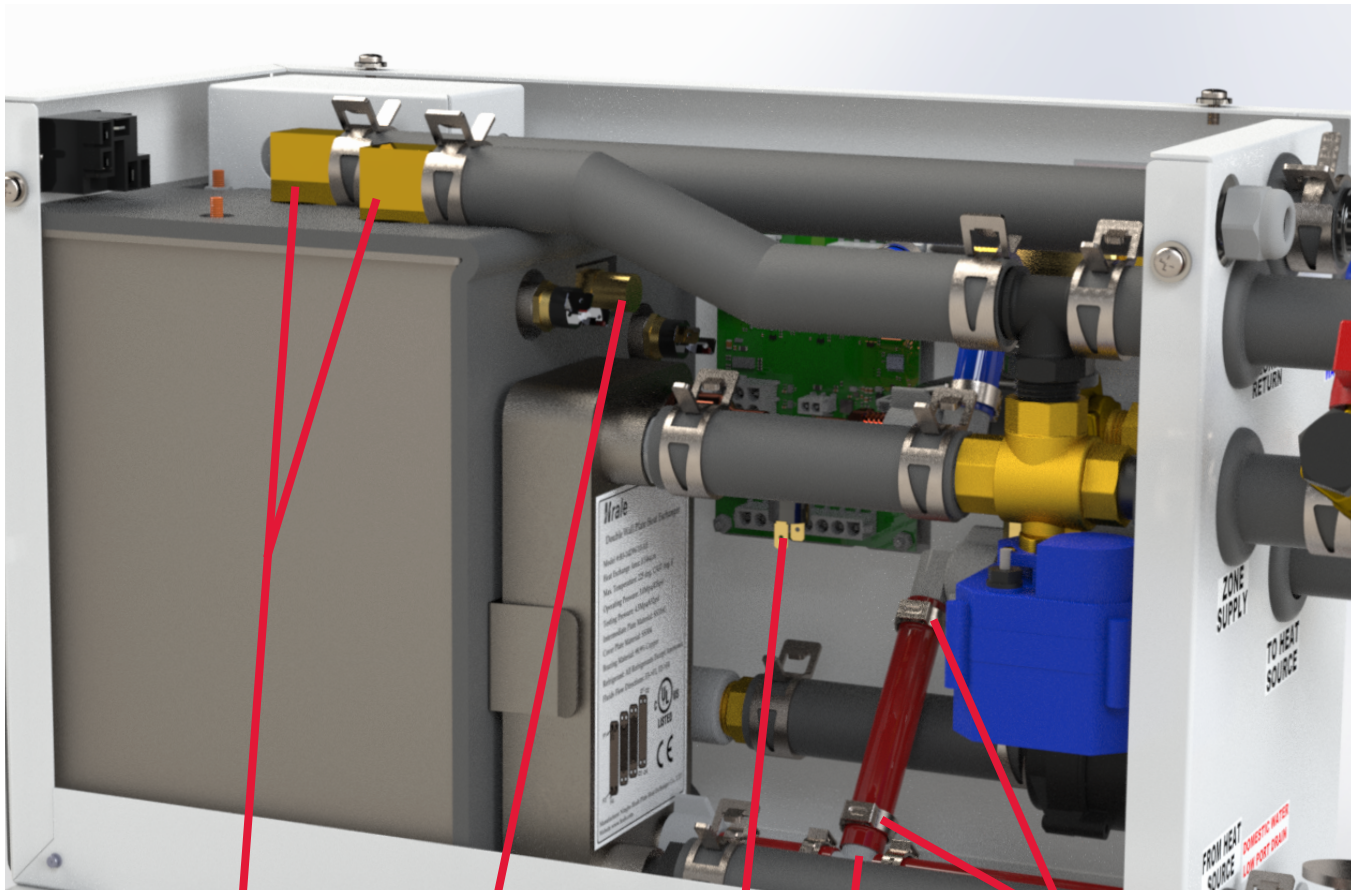

Key	Part Number	Date of Use	Description
1	PLX-102-200	Launch	Brass Elbow 1/2" NPT with 3/4" Barb
2	ELE-014-711	Launch	Thermistor, Tank Temperature Sensor
3	ELE-LTC-200	Launch	Low-Temp Cut-Off Thermostat w/ Spade Terminals
4	PLX-102-207	Launch	Fitting, 1/2" PEX Tee
5	52545K146	Launch	Tight-Seal Pinch Clamps, 9/32" x 0.031" Band