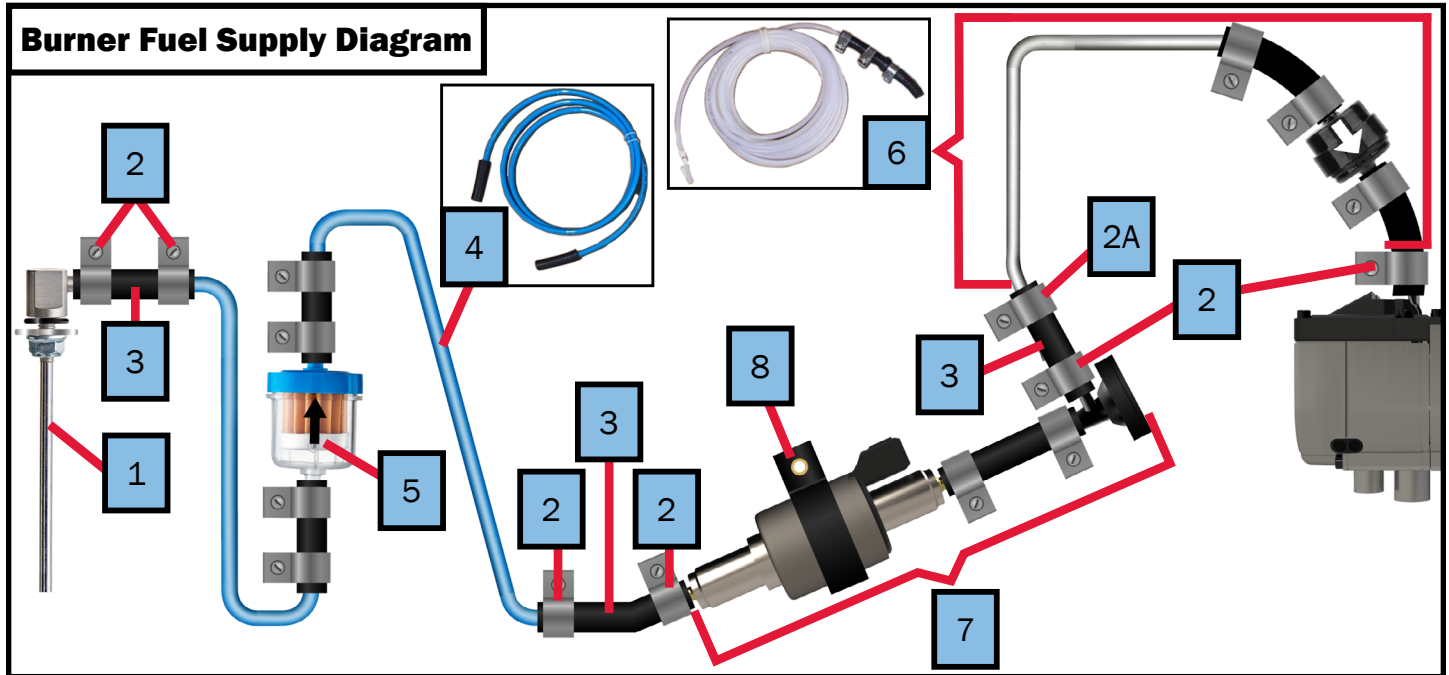

Key	Part Number	Date of Use	Description
1	SME-100-007	Launch	Plate-to-Plate Heat Exchanger Bracket
2	PLX-102-050	Launch	Small Plate-to-Plate Heat Exchanger
3	PLE-125-3WV	Launch	Kit, Three-Way Motorized Valve Replacement for 125
-	PLX-200-103	Launch	1/2" MNPT to 3/4" Barb
-	PLX-250-208	Launch	Barbed Nylon Tee Fitting, 1/2" (M) NPT to 3/4" Barb
-	PLX-251-001	Launch	Three-Way Motorized Valve, 1/2" NPT
4	ELE-102-201	Launch	Harness, AC for 125 Series

Key	Part Number	Date of Use	Description
1	PLX-0X1-07D	Launch	Brass Tee Fitting, 1/2" NPT (M) (F)
2	PLX-362-100	Launch	Tempering Valve, 1/2" NPTM ESBE 120° F
3	ELE-100-010	Launch	Controller, 12VDC, 100-200 Series, Kit
4	SME-102-080	Launch	AC Access Cover for 100 Series
5	PLX-111-125	Launch	Pressure Relief Valve 125PSI
6	PLX-100-900	Launch	C21 Buehler Circulation Pump
7	PLX-000-755	Launch	Elbow Swivel Fitting, 1/2" Barb x 1/2" NPT

Key	Part Number	Date of Use	Description
1	PLX-102-200	Launch	Brass Elbow 1/2" NPT with 3/4" Barb
2	ELE-014-711	Launch	Thermistor, Tank Temperature Sensor
3	ELE-LTC-200	Launch	Low-Temp Cut-Off Thermostat w/ Spade Terminals
4	PLX-102-207	Launch	Fitting, 1/2" PEX Tee
5	52545K146	Launch	Tight-Seal Pinch Clamps, 9/32" x 0.031" Band