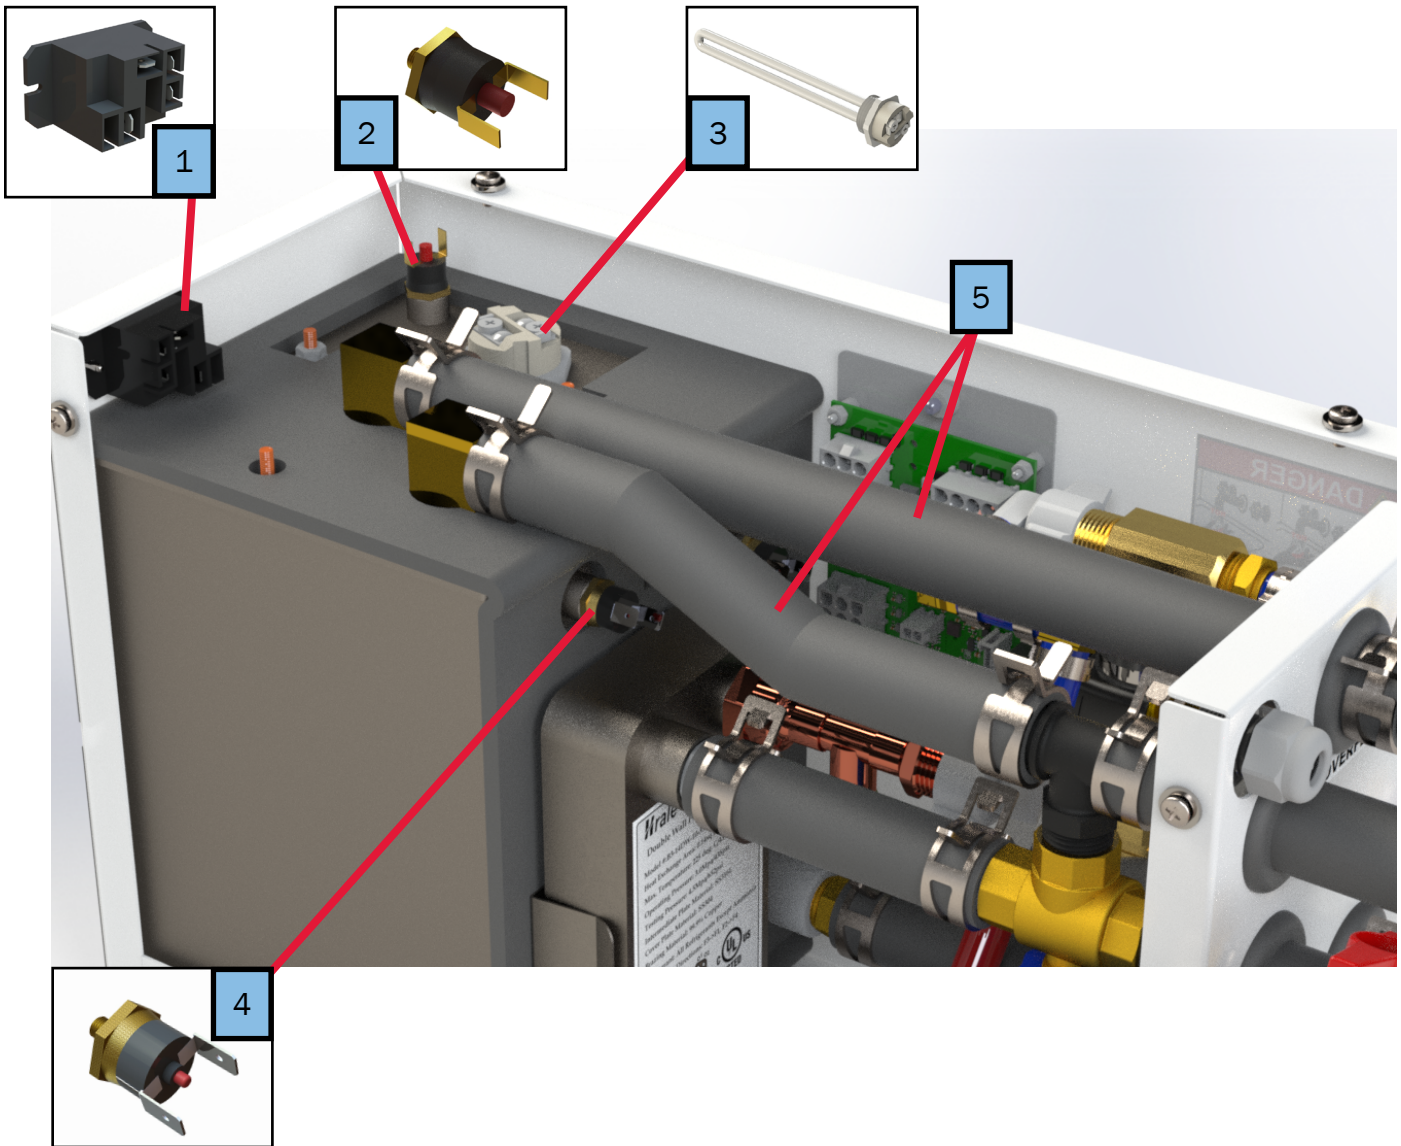

Key	Part Number	Date of Use	Description
1	ELX-232-948	Launch	AC Relay, 30A 277VAC
2	ELE-HLT-426	Launch	VAC High-Limit 215°F Thermostat w/ Spade Connectors
3	ELX-2E7-102	Launch	1500W, 120VAC Electric Element, 1" NPSM
4	ELE-HLT-425	Launch	VAC High-Limit Thermostat 215°F w/ Leads
5	PLX-000-433	Launch	Heater Hose, I.D. 3/4"