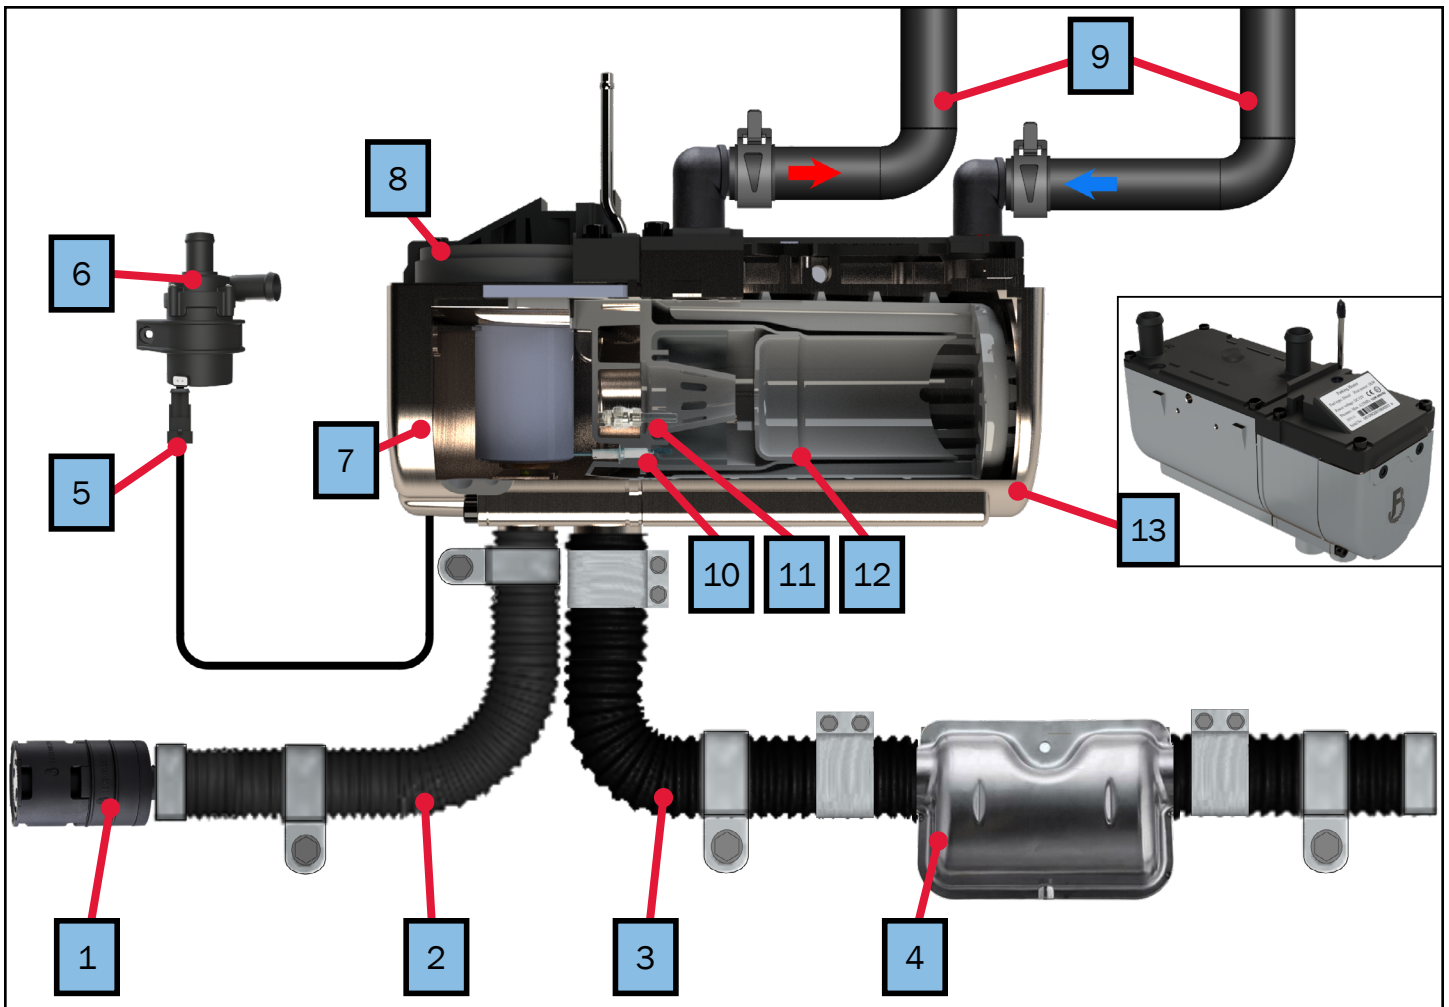

Key	Part Number	Date of Use	Description
1	GBX-125-120	Launch	Air Intake Filter
2	GBX-125-113	Launch	Air Intake Hose
3	GBX-125-114	Launch	Exhaust Tube
4	GBX-125-118	Launch	Diesel Burner Exhaust Muffler
5	GBX-125-119	Launch	Circulation Pump Wire Harness
6	GBX-125-103	Launch	Circulation Pump
7	GBX-125-108	Launch	12V Fan Motor Assembly/Controller
8	GBX-125-110	Launch	Fan Motor
9	GBX-125-123	Launch	Formed Heater Hose (ø 20mm)
10	GBX-125-106	Launch	Flame Sensor
11	GBX-125-104	Launch	Glow Plug
11A	GBX-125-105	Launch	Glow Plug Holder (not pictured)
12	GBX-125-109	Launch	Combustion Chamber
13	GBX-125-101	Launch	5kW Diesel Burner with Harness