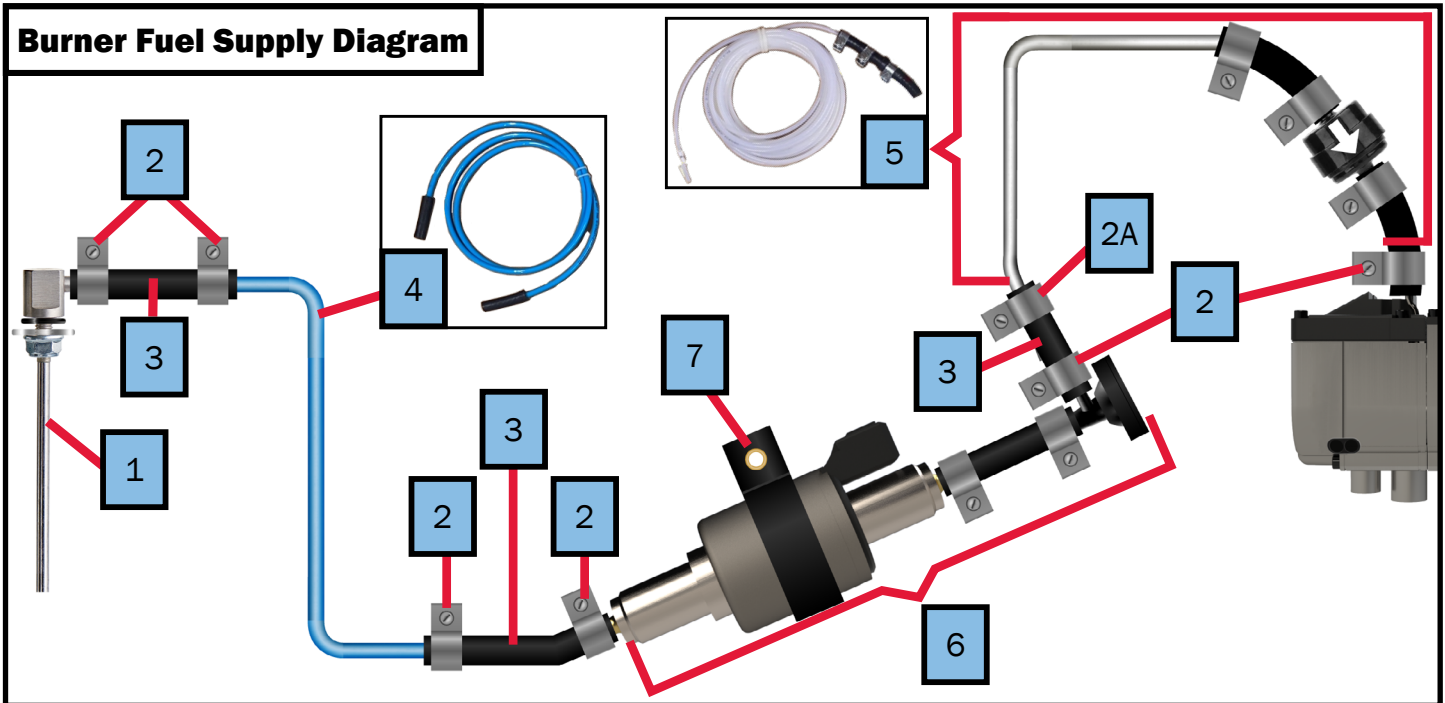

Key	Part Number	Date of Use	Description
1	PLX-BV1-200	Launch	Brass Ball Valve 1/2" (F) NPT
2	SME-102-101	Launch	Cabinet Side Panel
3	SME-102-102	Launch	Cabinet Lid
4	PLX-102-203	Launch	Brass Thread Adapter, 1/2" to 1/8"
4A	PLX-102-101	Launch	125PSI Auto Vent, 1/8" Inlet
5	PLX-000-835	Launch	Fitting, Reducer, 3/4" to 5/8"
6	PLX-250-203	Launch	Barbed Nylon Tee Fitting, 1/2" (M) NPT to 3/4"
7	PLX-112-300	Launch	Cons Tube 1/2" Blue PEX
8	PLX-112-200	Launch	Cons Tube 1/2" Red PEX
9	PLX-000-825	Launch	Fitting, Coupler, 3/4" Hose
10	PLX-102-208	Launch	Fitting, 1/4" NPSM x 1/4" Barb, GFBN
11	PLX-102-205	Launch	Fitting, 1/2" PEX Drain Valve

Key	Part Number	Date of Use	Description
1	SME-100-007	Launch	Plate-to-Plate Heat Exchanger Bracket
2	PLX-102-050	Launch	Small Plate-to-Plate Heat Exchanger
3	PLE-125-3WV	Launch	Kit, Three-Way Motorized Valve Replacement for 125
-	PLX-200-103	Launch	1/2" MNPT to 3/4" Barb
-	PLX-250-208	Launch	Barbed Nylon Tee Fitting, 1/2" (M) NPT to 3/4" Barb
-	PLX-251-001	Launch	Three-Way Motorized Valve, 1/2" NPT
4	ELE-102-201	Launch	Harness, AC for 125GN & 125DN

Key	Part Number	Date of Use	Description
1	PLX-0X1-07D	Launch	Brass Tee Fitting, 1/2" NPT (M) (F)
2	PLX-362-100	Launch	Tempering Valve, 1/2" NPTM ESBE 120° F
3	ELE-100-010	Launch	Controller, 12VDC, 100-200 Series, Kit
4	SME-102-080	Launch	AC Access Cover for 100 Series
5	PLX-111-125	Launch	Pressure Relief Valve 125PSI
6	PLX-100-900	Launch	C21 Buehler Circulation Pump
7	PLX-000-755	Launch	Elbow Swivel Fitting, 1/2" Barb x 1/2" NPT

Key	Part Number	Date of Use	Description
1	PLX-102-200	Launch	Brass Elbow 1/2" NPT with 3/4" Barb
2	ELE-014-711	Launch	Thermistor, Tank Temperature Sensor
3	ELE-LTC-200	Launch	Low-Temp Cut-Off Thermostat w/ Spade Terminals
4	PLX-102-207	Launch	Fitting, 1/2" PEX Tee
5	52545K146	Launch	Tight-Seal Pinch Clamps, 9/32" x 0.031" Band