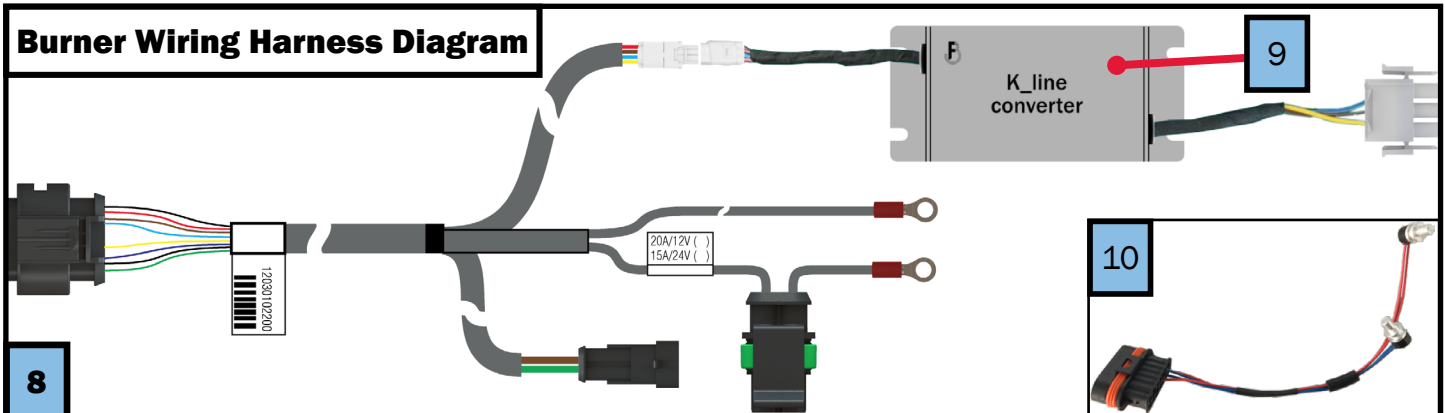

Key	Part Number	Date of Use	Description
Burner Fuel Supply Parts			
1	GBX-125-116	Launch	Fuel Tank Standpipe
2	HDX-102-113	Launch	Clamp, 3/8 to 7/16 (11.3mm), Soft Hose and Tube
2A	HDX-102-111	Launch	Clamp, (10.5mm), Soft Hose and Tube
3	GBX-125-115	Launch	10.5mm Coupler
4	GBX-125-122	Launch	Fuel Hose to Fuel Tank (blue)
5	GBX-125-121	Launch	Fuel Hose to Burner (clear) (Couplers & check valve included)
6	GBX-125-117	Launch	Assembled Fuel Pump
7	GBX-125-111	Launch	Fuel Pump Clip
Burner Wiring Harness Parts			
8	GBX-125-112	Launch	Burner Wiring Harness
9	GBX-125-102	Launch	Burner K_Line Converter
10	GBX-125-107	Launch	Temp and Overheat Sensor