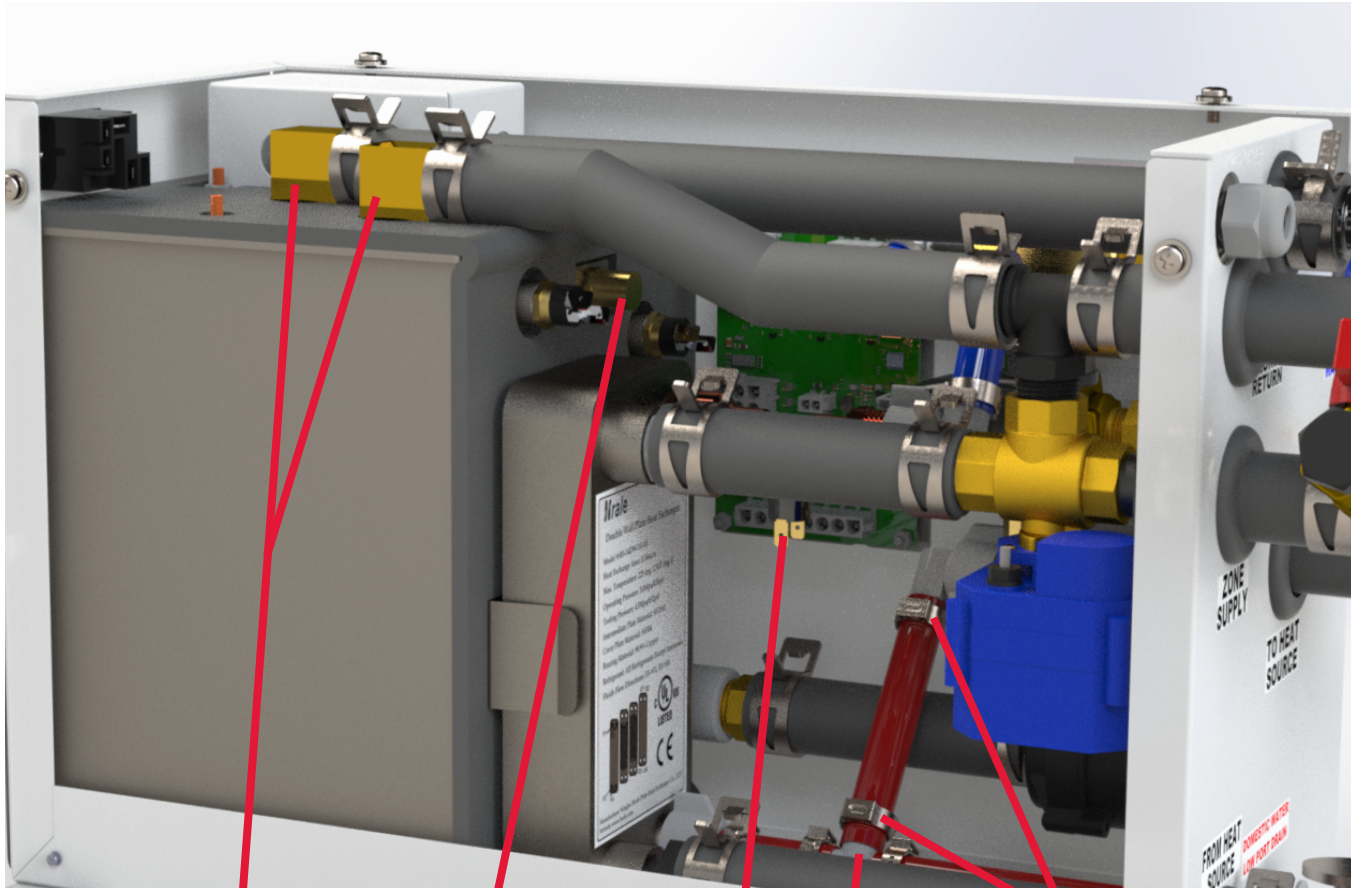

Key	Part Number	Date of Use	Description
1	PLX-102-200	Launch	Brass Elbow 1/2" NPT with 3/4" Barb
2	ELE-014-711	Launch	Thermistor, Tank Temperature Sensor
3	ELE-LTC-200	Launch	Low-Temp Cut-Off Thermostat w/ Spade Terminals
4	PLX-102-207	Launch	Fitting, 1/2" PEX Tee
5	52545K146	Launch	Tight-Seal Pinch Clamps, 9/32" x 0.031" Band