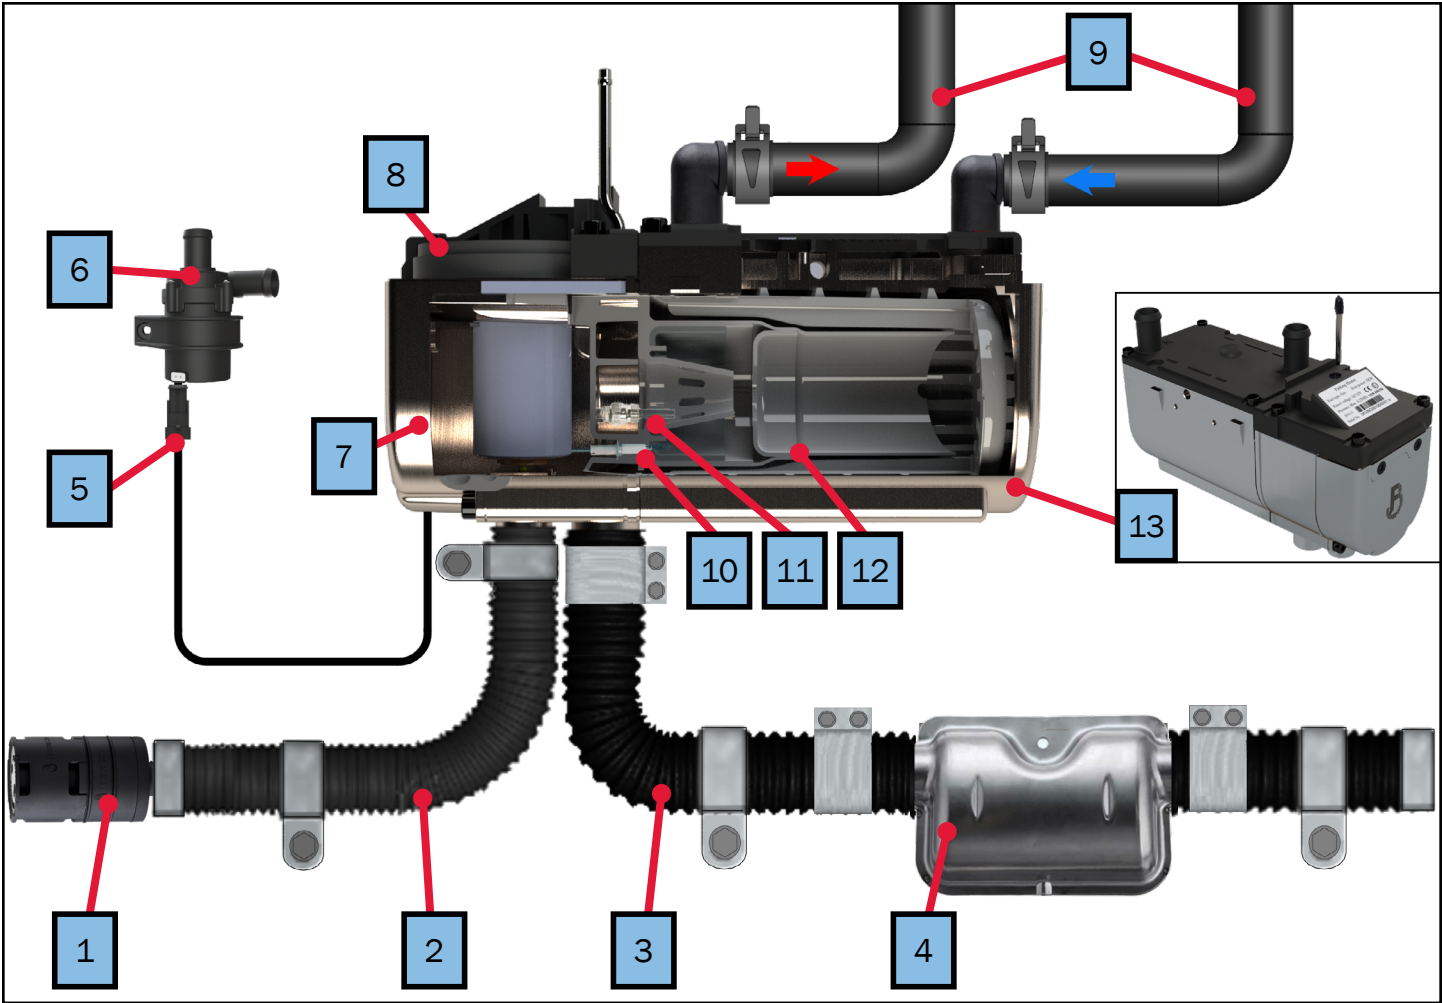

Key	Part Number	Date of Use	Description
1	GBX-125-120	Launch	Air Intake Filter
2	GBX-125-113	Launch	Air Intake Hose
3	GBX-125-114	Launch	Exhaust Tube
4	GBX-125-118	Launch	Gas Burner Exhaust Muffler
5	GBX-125-119	Launch	Circulation Pump Wire Harness
6	GBX-125-103	Launch	Circulation Pump
7	GBX-125-108	Launch	12V Fan Motor Assembly/Controller
8	GBX-125-110	Launch	Fan Motor
9	GBX-125-123	Launch	Formed Heater Hose (ø 20mm)
10	GBX-125-106	Launch	Flame Sensor
11	GBX-125-104	Launch	Glow Plug
11A	GBX-125-105	Launch	Glow Plug Holder (not pictured)
12	GBX-125-109	Launch	Combustion Chamber
13	GBX-125-101	Launch	5KW Gasoline Burner with Harness