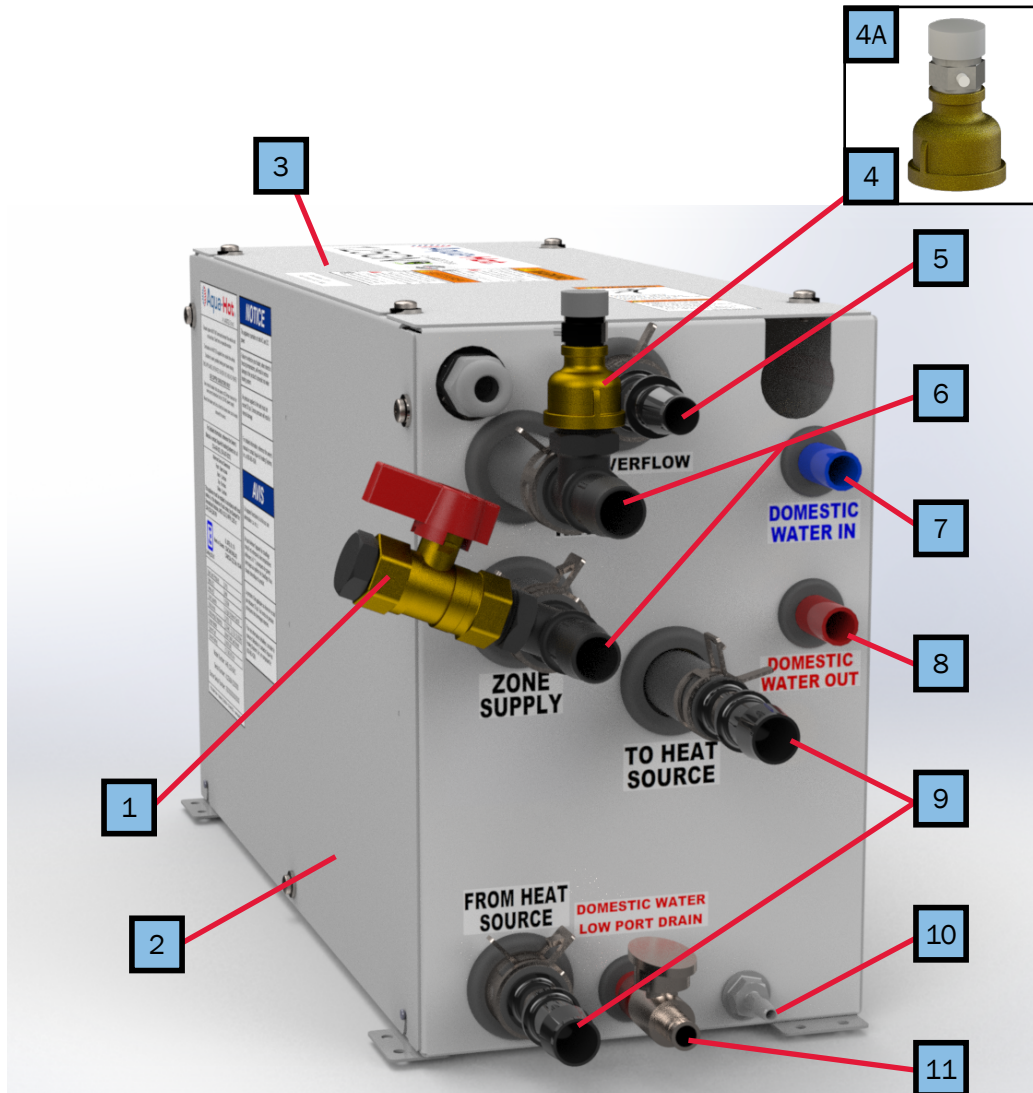

Key	Part Number	Beginning of Use	Description
1	ELE-LCD-050	Launch	Aqua-Hot LCD Screen, Touchscreen, RVC, 3.5in
2	ELE-RVC-100	Launch	RVC Display Cable
3	ELE-100-111	Launch	Kit, Coach-side Controller Components
4	ELE-125-100	Launch	Harness, 125 Mainframe
5	ELX-700-007	Launch	Room Thermostat, Positive Off
6	ELX-500-510	Launch	Low Temperature Bay Thermostat Assembly
7	ELX-THM-309	Launch	Thermistor, 10K NTC, Room Temperature Sensor
8	ELE-TER-100	Launch	Terminator, RV-C In-Line Mini-Clamp
9	PLE-063-200	Launch	Overflow Bottle with Fluid Level Sensor
10	PLX-CTB-290	Launch	Clamp, Hose, Constant Tension 1-1/16"
11	PLX-CTB-230	Launch	Constant Tension Hose Clamp, 5/8"
12	PLX-000-200	Launch	Hose, 5/8" Safety Stripe, Rubber
13	MSX-907-162	Launch	Antifreeze Refractometer (Tester)

Key	Part Number	Date of Use	Description
1	PLX-BV1-200	Launch	Brass Ball Valve 1/2" (F) NPT
2	SME-102-101	Launch	Cabinet Side Panel
3	SME-102-102	Launch	Cabinet Lid
4	PLX-102-203	Launch	Brass Thread Adapter, 1/2" to 1/8"
4A	PLX-102-101	Launch	125PSI Auto Vent, 1/8" Inlet
5	PLX-000-835	Launch	Fitting, Reducer, 3/4" to 5/8"
6	PLX-250-203	Launch	Barbed Nylon Tee Fitting, 1/2" (M) NPT to 3/4"
7	PLX-112-300	Launch	Cons Tube 1/2" Blue PEX
8	PLX-112-200	Launch	Cons Tube 1/2" Red PEX
9	PLX-000-825	Launch	Fitting, Coupler, 3/4" Hose
10	PLX-102-208	Launch	Fitting, 1/4" NPSM x 1/4" Barb, GFBN
11	PLX-102-205	Launch	Fitting, 1/2" PEX Drain Valve

Key	Part Number	Date of Use	Description
1	SME-100-007	Launch	Plate-to-Plate Heat Exchanger Bracket
2	PLX-102-050	Launch	Small Plate-to-Plate Heat Exchanger
3	PLE-125-3WV	Launch	Kit, Three-Way Motorized Valve Replacement for 125
-	PLX-200-103	Launch	1/2" MNPT to 3/4" Barb
-	PLX-250-208	Launch	Barbed Nylon Tee Fitting, 1/2" (M) NPT to 3/4" Barb
-	PLX-251-001	Launch	Three-Way Motorized Valve, 1/2" NPT
4	ELE-102-201	Launch	Harness, AC for 125GN & 125DN