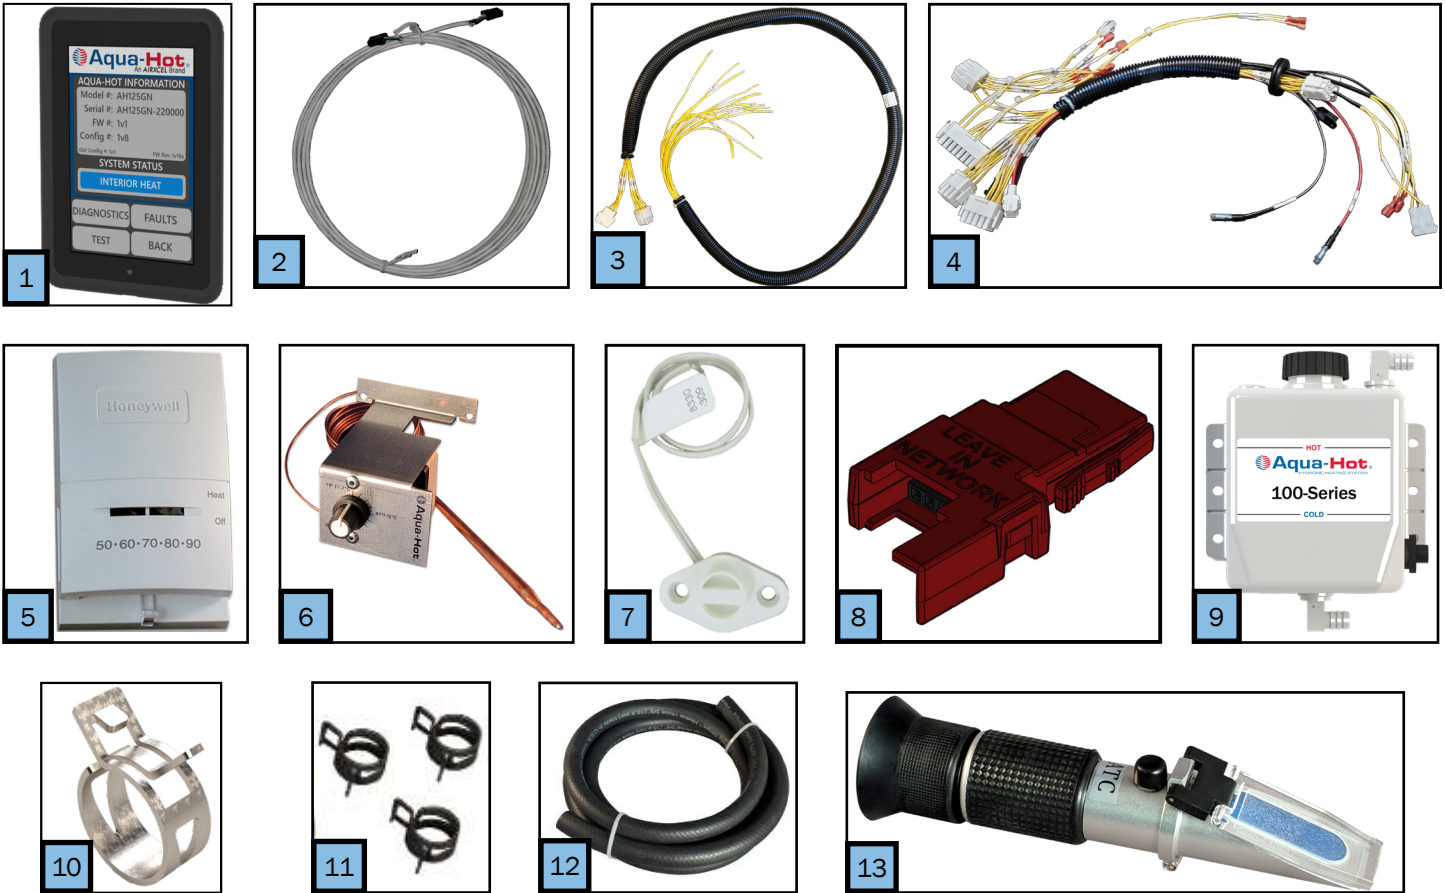

Key	Part Number	Beginning of Use	Description
1	ELE-LCD-050	Launch	Aqua-Hot LCD Screen, Touchscreen, RVC, 3.5in
2	ELE-RVC-100	Launch	RVC Display Cable
3	ELE-100-111	Launch	Kit, Coach-side Controller Components
4	ELE-125-100	Launch	Harness, 125 Mainframe
5	ELX-700-007	Launch	Room Thermostat, Positive Off
6	ELX-500-510	Launch	Low Temperature Bay Thermostat Assembly
7	ELX-THM-309	Launch	Thermistor, 10K NTC, Room Temperature Sensor
8	ELE-TER-100	Launch	Terminator, RV-C In-Line Mini-Clamp
9	PLE-063-200	Launch	Overflow Bottle with Fluid Level Sensor
10	PLX-CTB-290	Launch	Clamp, Hose, Constant Tension 1-1/16"
11	PLX-CTB-230	Launch	Constant Tension Hose Clamp, 5/8"
12	PLX-000-200	Launch	Hose, 5/8" Safety Stripe, Rubber
13	MSX-907-162	Launch	Antifreeze Refractometer (Tester)

Key	Part Number	Date of Use	Description
1	PLX-BV1-200	Launch	Brass Ball Valve 1/2" (F) NPT
2	SME-102-101	Launch	Cabinet Side Panel
3	SME-102-102	Launch	Cabinet Lid
4	PLX-102-203	Launch	Brass Thread Adapter, 1/2" to 1/8"
4A	PLX-102-101	Launch	125PSI Auto Vent, 1/8" Inlet
5	PLX-000-835	Launch	Fitting, Reducer, 3/4" to 5/8"
6	PLX-250-203	Launch	Barbed Nylon Tee Fitting, 1/2" (M) NPT to 3/4"
7	PLX-112-300	Launch	Cons Tube 1/2" Blue PEX
8	PLX-112-200	Launch	Cons Tube 1/2" Red PEX
9	PLX-000-825	Launch	Fitting, Coupler, 3/4" Hose
10	PLX-102-208	Launch	Fitting, 1/4" NPSM x 1/4" Barb, GFBN
11	PLX-102-205	Launch	Fitting, 1/2" PEX Drain Valve

Key	Part Number	Date of Use	Description
1	PLX-0X1-07D	Launch	Brass Tee Fitting, 1/2" NPT (M) (F)
2	PLX-362-100	Launch	Tempering Valve, 1/2" NPTM ESBE 120° F
3	ELE-100-010	Launch	Controller, 12VDC, 100-200 Series, Kit
4	SME-102-080	Launch	AC Access Cover for 100 Series
5	PLX-111-125	Launch	Pressure Relief Valve 125PSI
6	PLX-100-900	Launch	C21 Buehler Circulation Pump
7	PLX-000-755	Launch	Elbow Swivel Fitting, 1/2" Barb x 1/2" NPT