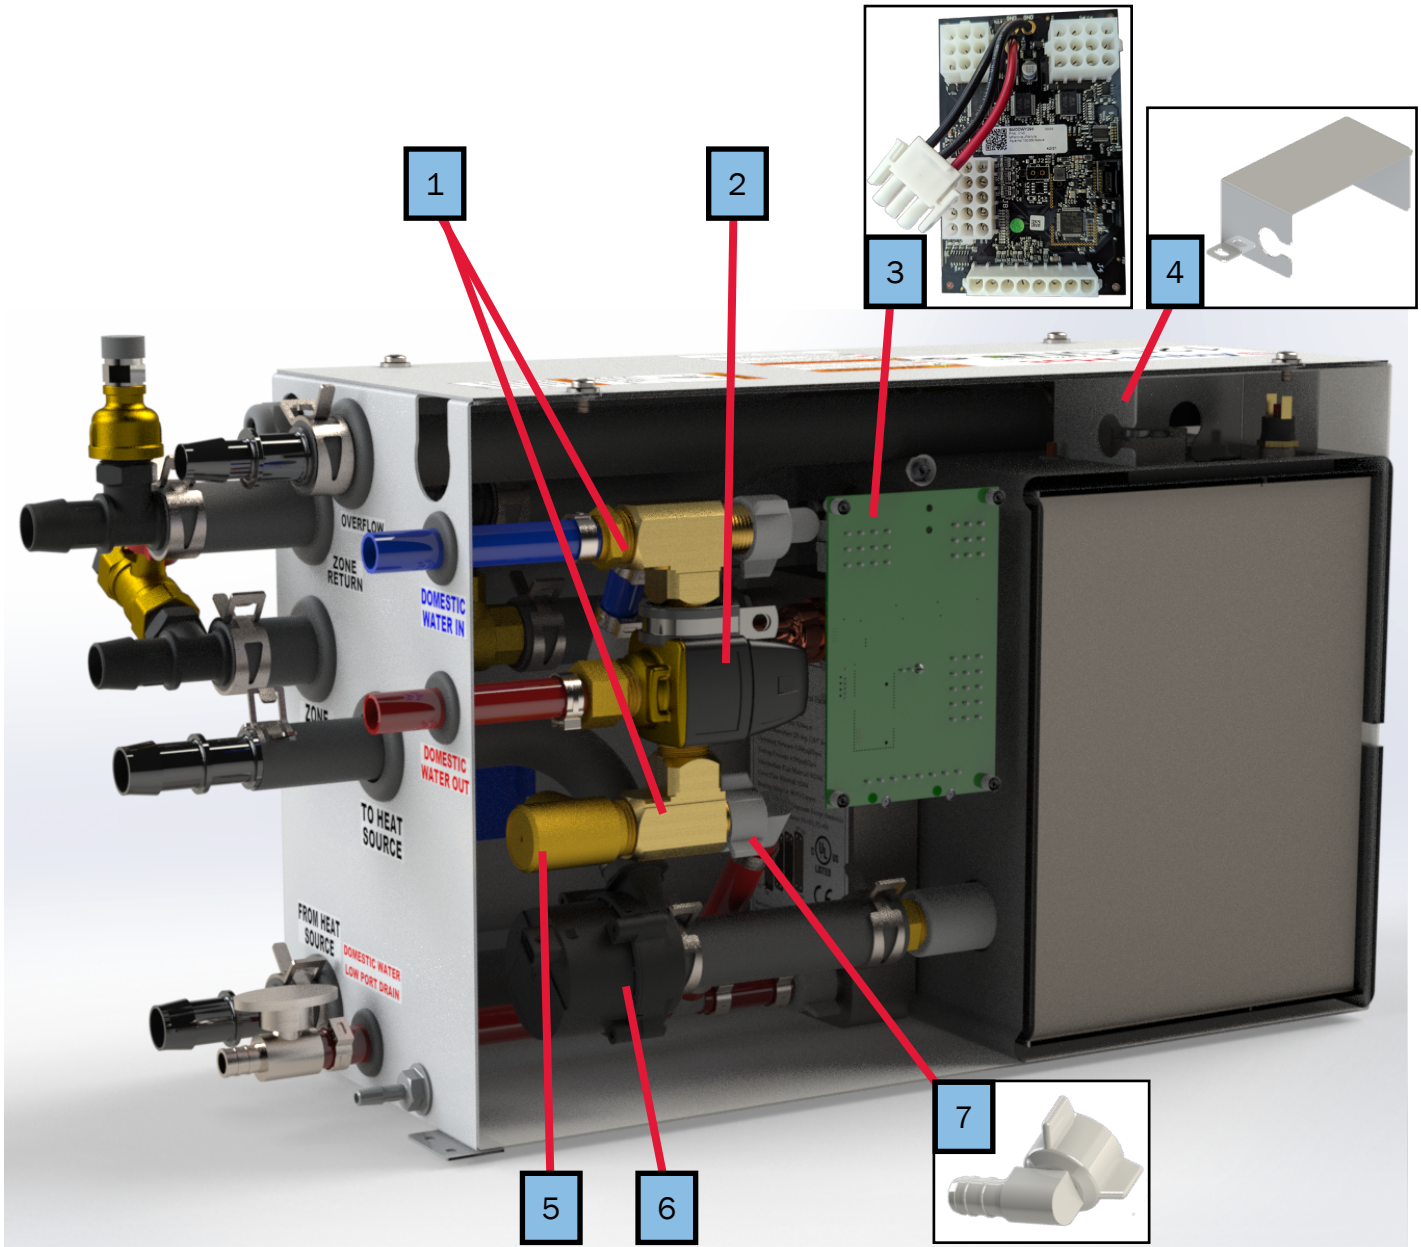

Key	Part Number	Beginning of Use	Description
1	ELE-LCD-050	Launch	Aqua-Hot LCD Screen, Touchscreen, RVC, 3.5in
2	ELE-RVC-100	Launch	RVC Display Cable
3	ELE-100-111	Launch	Kit, Coach-side Controller Components
4	ELE-125-100	Launch	Harness, 125 Mainframe
5	ELX-700-007	Launch	Room Thermostat, Positive Off
6	ELX-500-510	Launch	Low Temperature Bay Thermostat Assembly
7	ELX-THM-309	Launch	Thermistor, 10K NTC, Room Temperature Sensor
8	ELE-TER-100	Launch	Terminator, RV-C In-Line Mini-Clamp
9	PLE-063-200	Launch	Overflow Bottle with Fluid Level Sensor
10	PLX-CTB-290	Launch	Clamp, Hose, Constant Tension 1-1/16"
11	PLX-CTB-230	Launch	Constant Tension Hose Clamp, 5/8"
12	PLX-000-200	Launch	Hose, 5/8" Safety Stripe, Rubber
13	MSX-907-162	Launch	Antifreeze Refractometer (Tester)

Key	Part Number	Date of Use	Description
1	PLX-BV1-200	Launch	Brass Ball Valve 1/2" (F) NPT
2	SME-102-101	Launch	Cabinet Side Panel
3	SME-102-102	Launch	Cabinet Lid
4	PLX-102-203	Launch	Brass Thread Adapter, 1/2" to 1/8"
4A	PLX-102-101	Launch	125PSI Auto Vent, 1/8" Inlet
5	PLX-000-835	Launch	Fitting, Reducer, 3/4" to 5/8"
6	PLX-250-203	Launch	Barbed Nylon Tee Fitting, 1/2" (M) NPT to 3/4"
7	PLX-112-300	Launch	Cons Tube 1/2" Blue PEX
8	PLX-112-200	Launch	Cons Tube 1/2" Red PEX
9	PLX-000-825	Launch	Fitting, Coupler, 3/4" Hose
10	PLX-102-208	Launch	Fitting, 1/4" NPSM x 1/4" Barb, GFBN
11	PLX-102-205	Launch	Fitting, 1/2" PEX Drain Valve

Key	Part Number	Date of Use	Description
1	SME-100-007	Launch	Plate-to-Plate Heat Exchanger Bracket
2	PLX-102-050	Launch	Small Plate-to-Plate Heat Exchanger
3	PLE-125-3WV	Launch	Kit, Three-Way Motorized Valve Replacement for 125
-	PLX-200-103	Launch	1/2" MNPT to 3/4" Barb
-	PLX-250-208	Launch	Barbed Nylon Tee Fitting, 1/2" (M) NPT to 3/4" Barb
-	PLX-251-001	Launch	Three-Way Motorized Valve, 1/2" NPT
4	ELE-102-201	Launch	Harness, AC for 125GN & 125DN