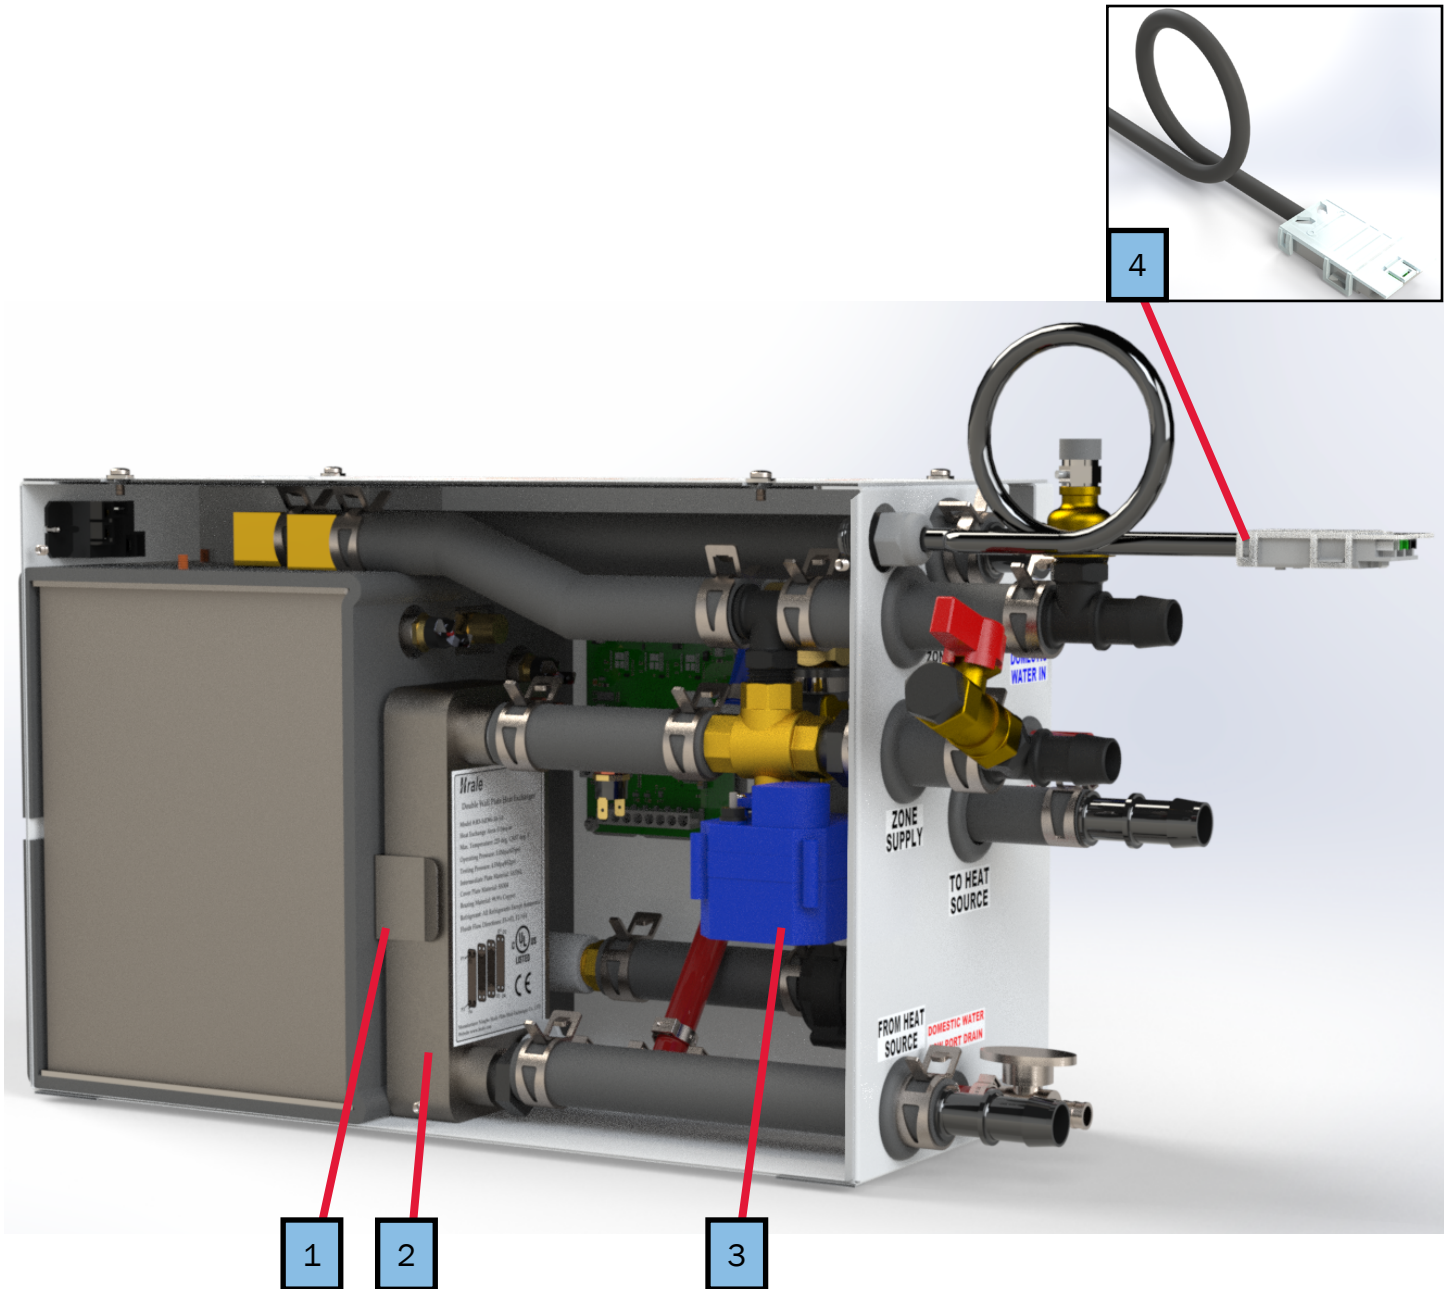

Key	Part Number	Beginning of Use	Description
1	ELE-LCD-050	Launch	Aqua-Hot LCD Screen, Touchscreen, RVC, 3.5in
2	ELE-RVC-100	Launch	RVC Display Cable
3	ELE-100-111	Launch	Kit, Coach-side Controller Components
4	ELE-125-100	Launch	Harness, 125 Mainframe
5	ELX-700-007	Launch	Room Thermostat, Positive Off
6	ELX-500-510	Launch	Low Temperature Bay Thermostat Assembly
7	ELX-THM-309	Launch	Thermistor, 10K NTC, Room Temperature Sensor
8	ELE-TER-100	Launch	Terminator, RV-C In-Line Mini-Clamp
9	PLE-063-200	Launch	Overflow Bottle with Fluid Level Sensor
10	PLX-CTB-290	Launch	Clamp, Hose, Constant Tension 1-1/16"
11	PLX-CTB-230	Launch	Constant Tension Hose Clamp, 5/8"
12	PLX-000-200	Launch	Hose, 5/8" Safety Stripe, Rubber
13	MSX-907-162	Launch	Antifreeze Refractometer (Tester)

Key	Part Number	Date of Use	Description
1	PLX-BV1-200	Launch	Brass Ball Valve 1/2" (F) NPT
2	SME-102-101	Launch	Cabinet Side Panel
3	SME-102-102	Launch	Cabinet Lid
4	PLX-102-203	Launch	Brass Thread Adapter, 1/2" to 1/8"
4A	PLX-102-101	Launch	125PSI Auto Vent, 1/8" Inlet
5	PLX-000-835	Launch	Fitting, Reducer, 3/4" to 5/8"
6	PLX-250-203	Launch	Barbed Nylon Tee Fitting, 1/2" (M) NPT to 3/4"
7	PLX-112-300	Launch	Cons Tube 1/2" Blue PEX
8	PLX-112-200	Launch	Cons Tube 1/2" Red PEX
9	PLX-000-825	Launch	Fitting, Coupler, 3/4" Hose
10	PLX-102-208	Launch	Fitting, 1/4" NPSM x 1/4" Barb, GFBN
11	PLX-102-205	Launch	Fitting, 1/2" PEX Drain Valve

Key	Part Number	Date of Use	Description
1	SME-100-007	Launch	Plate-to-Plate Heat Exchanger Bracket
2	PLX-102-050	Launch	Small Plate-to-Plate Heat Exchanger
3	PLE-125-3WV	Launch	Kit, Three-Way Motorized Valve Replacement for 125
-	PLX-200-103	Launch	1/2" MNPT to 3/4" Barb
-	PLX-250-208	Launch	Barbed Nylon Tee Fitting, 1/2" (M) NPT to 3/4" Barb
-	PLX-251-001	Launch	Three-Way Motorized Valve, 1/2" NPT
4	ELE-102-201	Launch	Harness, AC for 125GN & 125DN