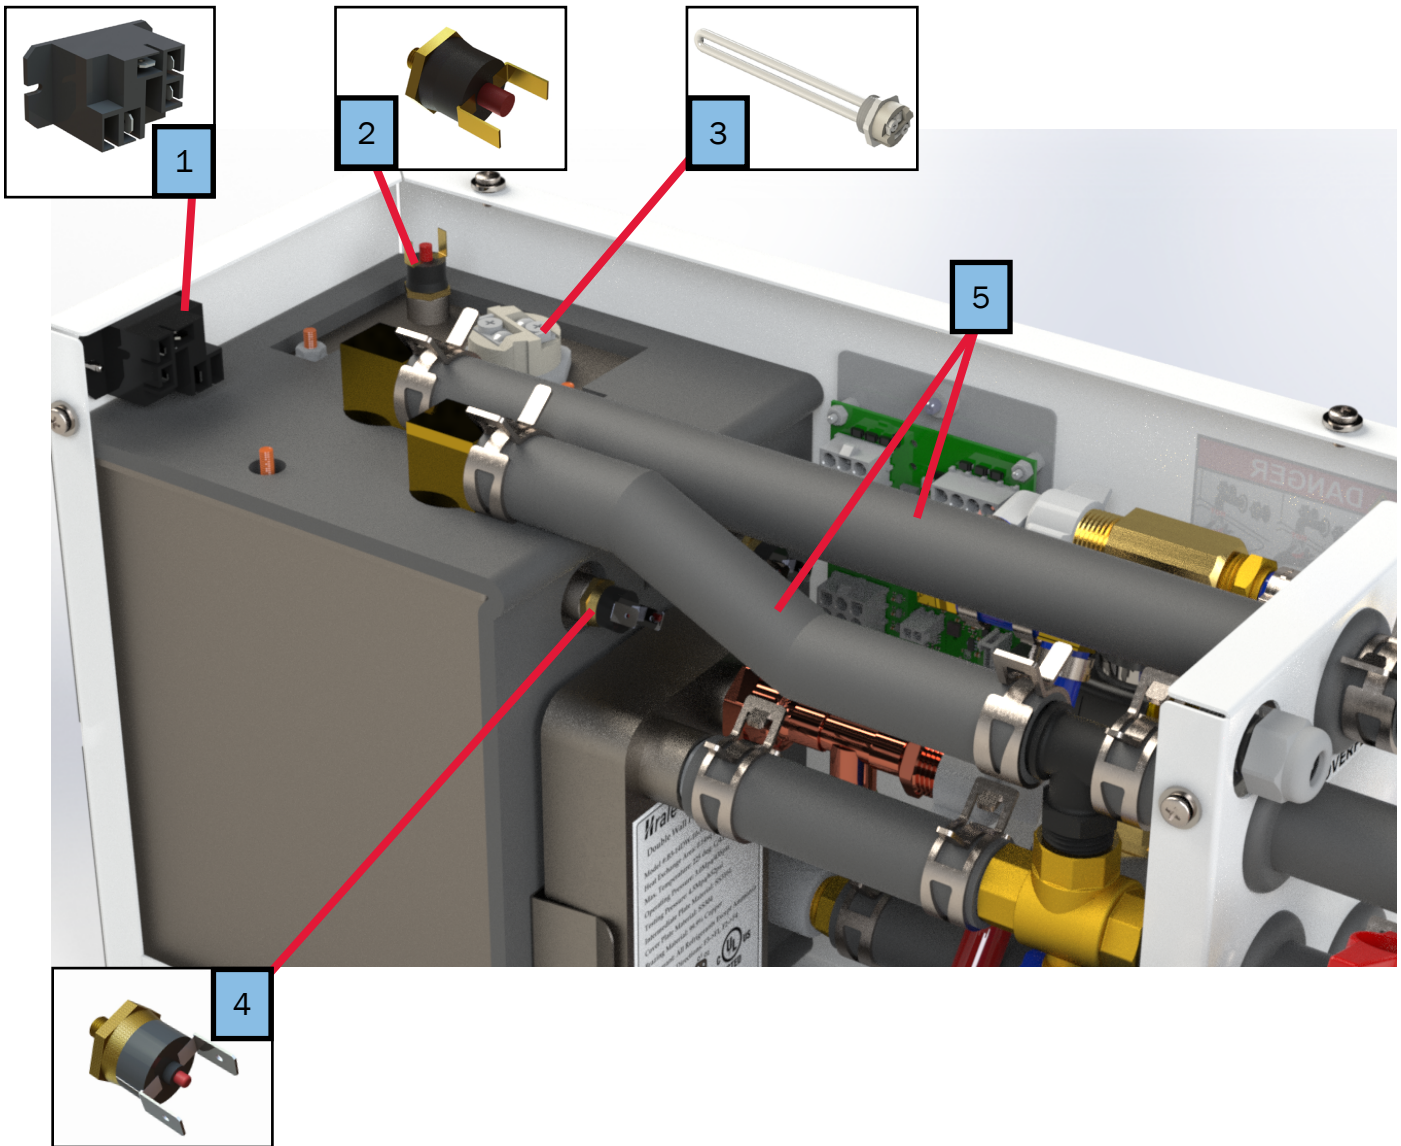

Key	Part Number	Date of Use	Description
1	ELX-232-948	Launch	AC Relay, 30A 277VAC
2	ELE-HLT-426	Launch	VAC High-Limit 215 °F Thermostat w/ Spade Connectors
3	ELX-2E7-102	Launch	1500W, 120VAC Electric Element, 1" NPSM
4	ELE-HLT-425	Launch	VAC High-Limit Thermostat 215 °F w/ Leads
5	PLX-000-433	Launch	Heater Hose, I.D. 3/4"