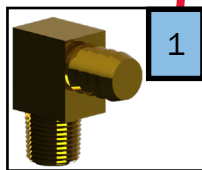

Key	Part Number	Date of Use	Description
1	PLX-102-200	Launch	Brass Elbow 1/2" NPT with 3/4" Barb
2	ELE-014-711	Launch	Thermistor, Tank Temperature Sensor
3	ELE-LTC-200	Launch	Low-Temp Cut-Off Thermostat w/ Spade Terminals
4	PLX-102-207	Launch	Fitting, 1/2" PEX Tee
5	52545K146	Launch	Tight-Seal Pinch Clamps, 9/32" x 0.031" Band