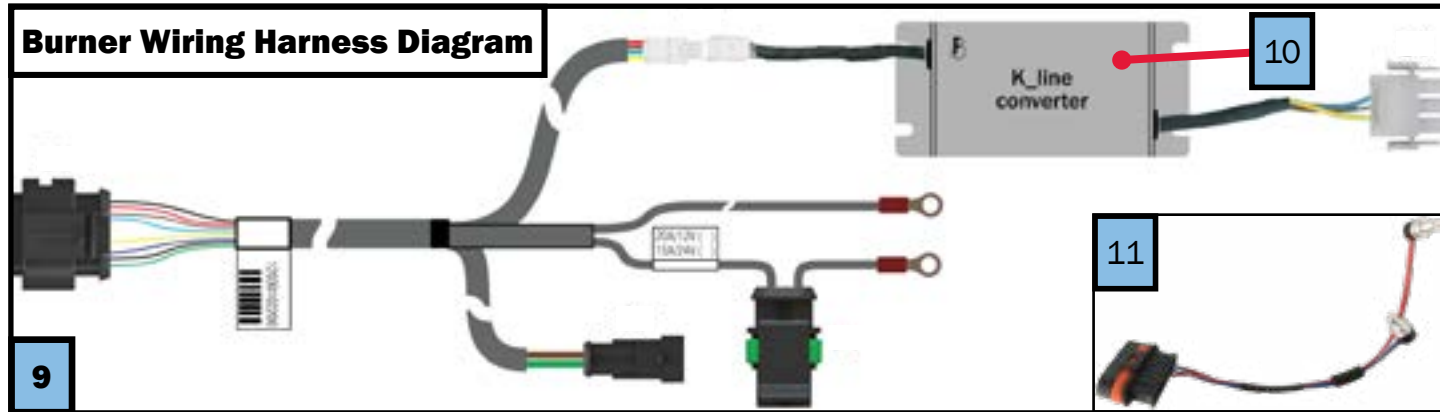

Key	Part Number	Date of Use	Description
Burner Fuel Supply Parts			
1	GBX-125-116	Launch	Fuel Tank Standpipe
2	HDX-102-113	Launch	Clamp, 3/8 to 7/16 (11.3mm), Soft Hose and Tube
2A	HDX-102-111	Launch	Clamp, (10.5mm), Soft Hose and Tube
3	GBX-125-115	Launch	10.5mm Coupler
4	GBX-125-122	Launch	Fuel Hose to Fuel Tank (blue)
5		Launch	Diesel Fuel Filter
6	GBX-125-121	Launch	Fuel Hose to Burner (clear) (Couplers & check valve included)
7	GBX-125-117	Launch	Assembled Fuel Pump
8	GBX-125-111	Launch	Fuel Pump Clip
Burner Wiring Harness Parts			
9	GBX-125-112	Launch	Burner Wiring Harness
10	GBX-125-102	Launch	Burner K_Line Converter
11	GBX-125-107	Launch	Temp and Overheat Sensor