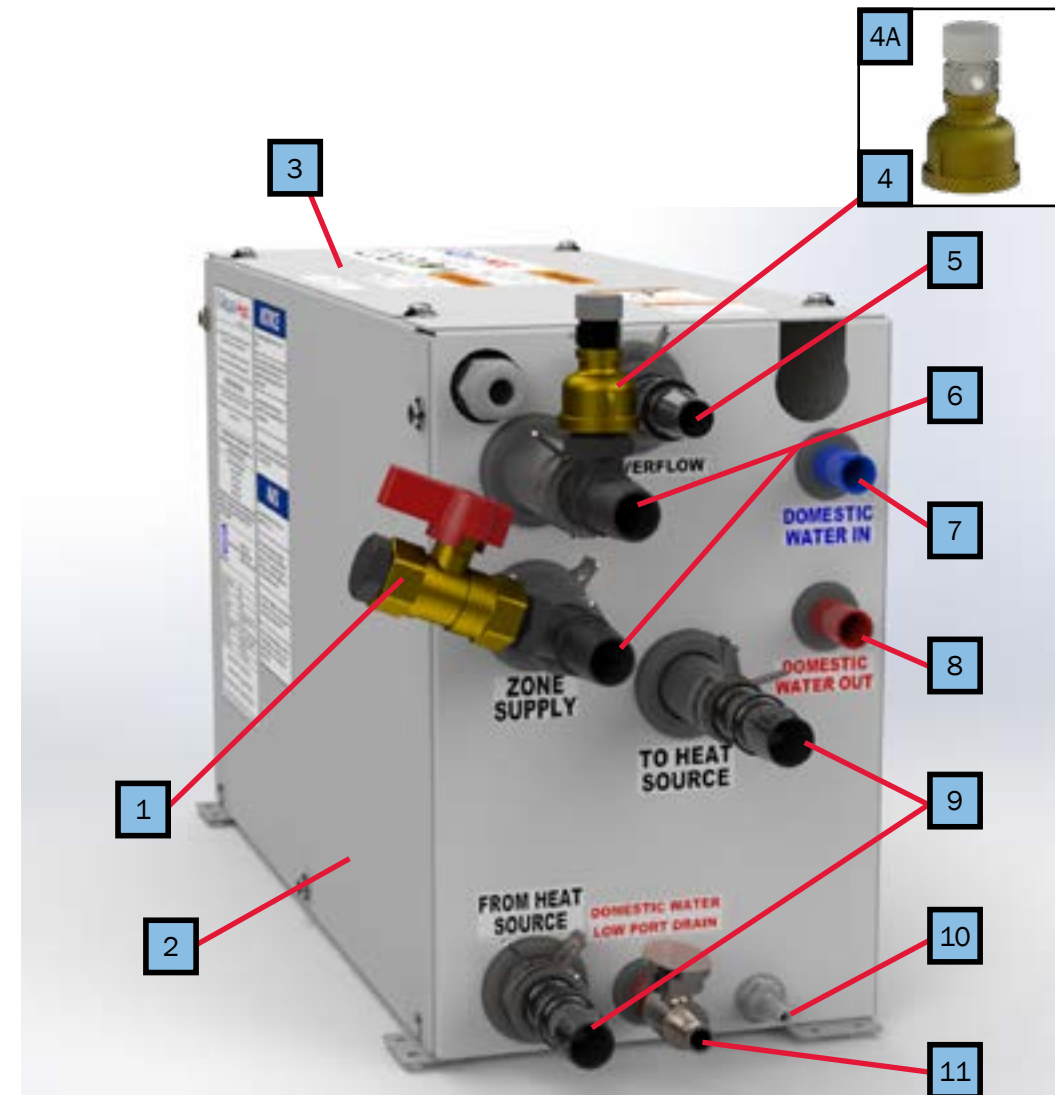

Parts Manual

100 Series

AHE-125-DN2

NOTE: Service parts and accessories are available through Aqua-Hot Factory Authorized Service Centers or www.aquahot.com.

Key	Part Number	Beginning of Use	Description
1	ELE-LCD-050	Launch	Aqua-Hot LCD Screen, Touchscreen, RVC, 3.5in
2	ELE-RVC-100	Launch	RVC Display Cable
3	ELE-100-111	Launch	Kit, Coach-side Controller Components
4	ELE-125-100	Launch	Harness, 125 Mainframe
5	ELX-700-007	Launch	Room Thermostat, Positive Off
6	ELX-500-510	Launch	Low Temperature Bay Thermostat Assembly
7	ELX-THM-309	Launch	Thermistor, 10K NTC, Room Temperature Sensor
8	ELE-TER-100	Launch	Terminator, RV-C In-Line Mini-Clamp
9	PLE-063-200	Launch	Overflow Bottle with Fluid Level Sensor
10	PLX-CTB-290	Launch	Clamp, Hose, Constant Tension 1-1/16"
11	PLX-CTB-230	Launch	Constant Tension Hose Clamp, 5/8"
12	PLX-000-200	Launch	Hose, 5/8" Safety Stripe, Rubber
13	MSX-907-162	Launch	Antifreeze Refractometer (Tester)

Key	Part Number	Date of Use	Description
1	PLX-BV1-200	Launch	Brass Ball Valve 1/2" (F) NPT
2	SME-102-101	Launch	Cabinet Side Panel
3	SME-102-102	Launch	Cabinet Lid
4	PLX-102-203	Launch	Brass Thread Adapter, 1/2" to 1/8"
4A	PLX-102-101	Launch	125PSI Auto Vent, 1/8" Inlet
5	PLX-000-835	Launch	Fitting, Reducer, 3/4" to 5/8"
6	PLX-250-203	Launch	Barbed Nylon Tee Fitting, 1/2" (M) NPT to 3/4"
7	PLX-112-300	Launch	Cons Tube 1/2" Blue PEX
8	PLX-112-200	Launch	Cons Tube 1/2" Red PEX
9	PLX-000-825	Launch	Fitting, Coupler, 3/4" Hose
10	PLX-102-208	Launch	Fitting, 1/4" NPSM x 1/4" Barb, GFBN
11	PLX-102-205	Launch	Fitting, 1/2" PEX Drain Valve