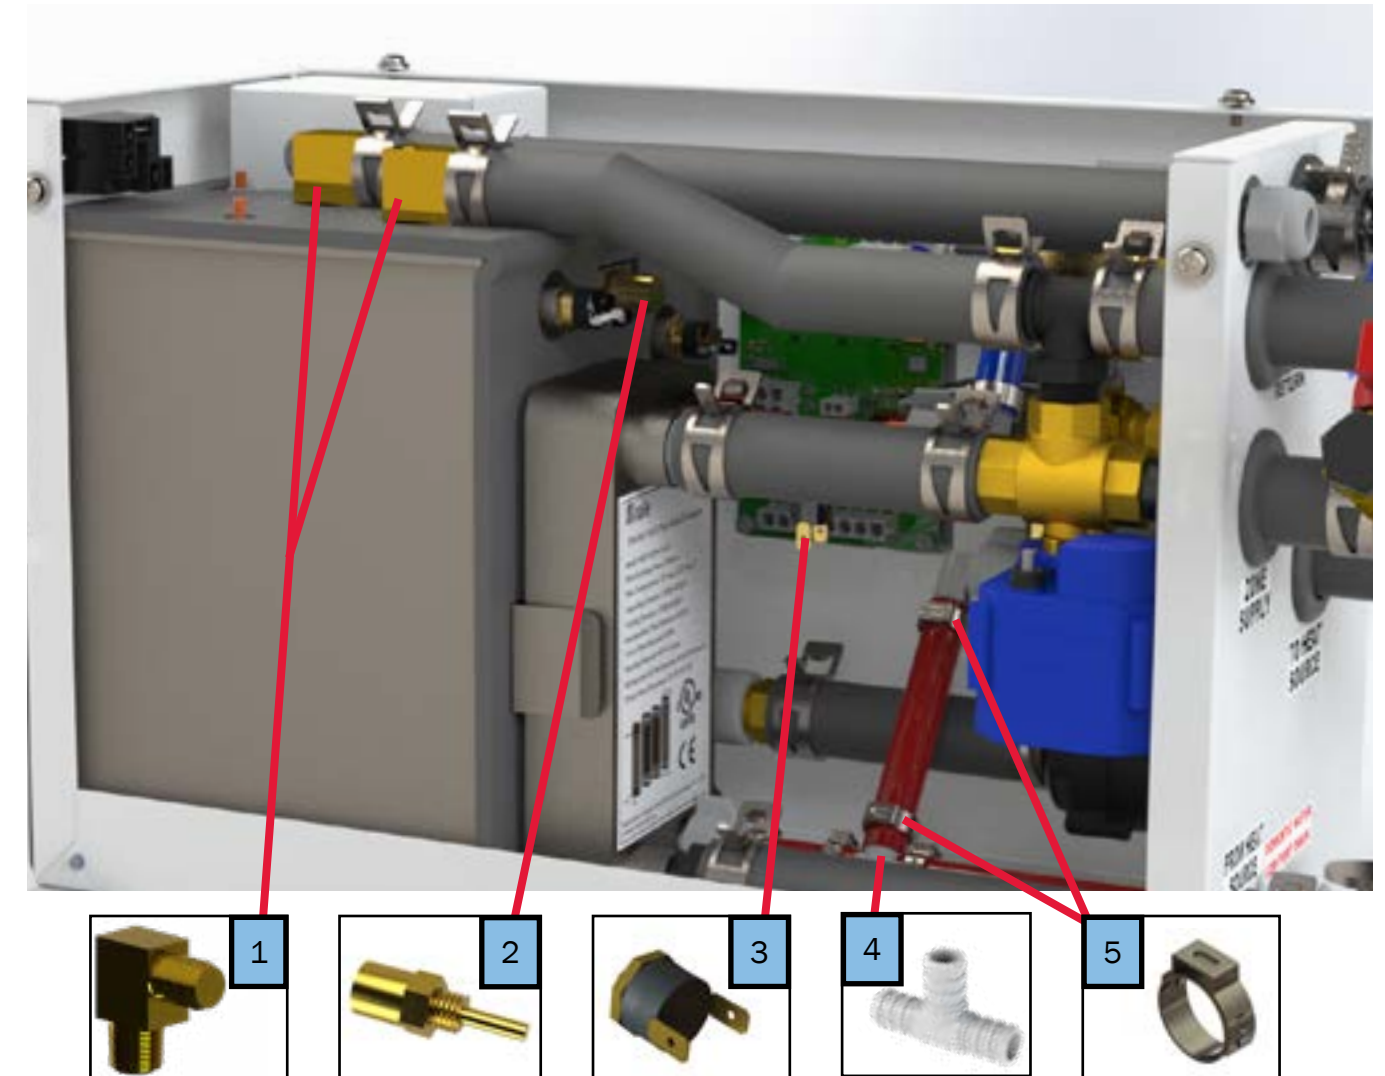

Key	Part Number	Date of Use	Description
1	PLX-102-200	Launch	Brass Elbow 1/2" NPT with 3/4" Barb
2	ELE-014-711	Launch	Thermistor, Tank Temperature Sensor
3	ELE-LTC-200	Launch	Low-Temp Cut-Off Thermostat w/ Spade Terminals
4	PLX-102-207	Launch	Fitting, 1/2" PEX Tee
5	52545K146	Launch	Tight-Seal Pinch Clamps, 9/32" x 0.031" Band