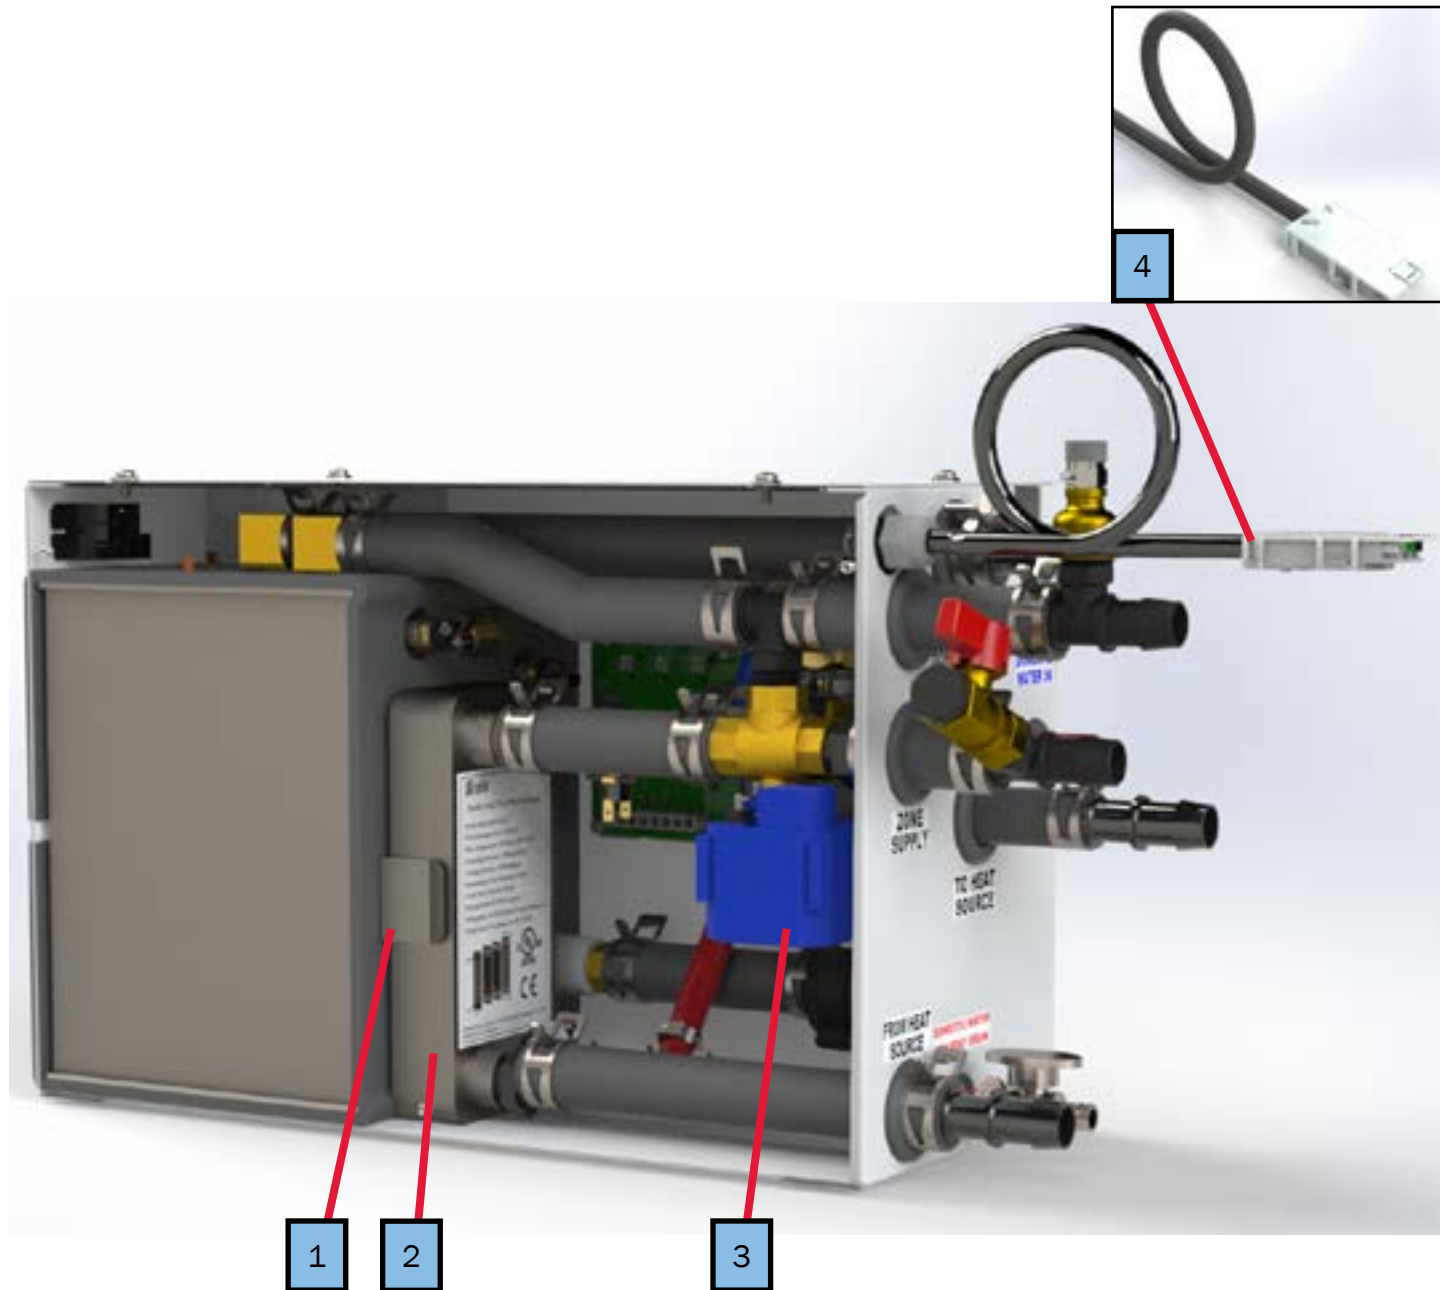

Parts Manual

100 Series

AHE-125-DN2

NOTE: Service parts and accessories are available through Aqua-Hot Factory Authorized Service Centers or www.aquahot.com.

Key	Part Number	Beginning of Use	Description
1	ELE-LCD-050	Launch	Aqua-Hot LCD Screen, Touchscreen, RVC, 3.5in
2	ELE-RVC-100	Launch	RVC Display Cable
3	ELE-100-111	Launch	Kit, Coach-side Controller Components
4	ELE-125-100	Launch	Harness, 125 Mainframe
5	ELX-700-007	Launch	Room Thermostat, Positive Off
6	ELX-500-510	Launch	Low Temperature Bay Thermostat Assembly
7	ELX-THM-309	Launch	Thermistor, 10K NTC, Room Temperature Sensor
8	ELE-TER-100	Launch	Terminator, RV-C In-Line Mini-Clamp
9	PLE-063-200	Launch	Overflow Bottle with Fluid Level Sensor
10	PLX-CTB-290	Launch	Clamp, Hose, Constant Tension 1-1/16"
11	PLX-CTB-230	Launch	Constant Tension Hose Clamp, 5/8"
12	PLX-000-200	Launch	Hose, 5/8" Safety Stripe, Rubber
13	MSX-907-162	Launch	Antifreeze Refractometer (Tester)

Key	Part Number	Date of Use	Description
1	PLX-BV1-200	Launch	Brass Ball Valve 1/2" (F) NPT
2	SME-102-101	Launch	Cabinet Side Panel
3	SME-102-102	Launch	Cabinet Lid
4	PLX-102-203	Launch	Brass Thread Adapter, 1/2" to 1/8"
4A	PLX-102-101	Launch	125PSI Auto Vent, 1/8" Inlet
5	PLX-000-835	Launch	Fitting, Reducer, 3/4" to 5/8"
6	PLX-250-203	Launch	Barbed Nylon Tee Fitting, 1/2" (M) NPT to 3/4"
7	PLX-112-300	Launch	Cons Tube 1/2" Blue PEX
8	PLX-112-200	Launch	Cons Tube 1/2" Red PEX
9	PLX-000-825	Launch	Fitting, Coupler, 3/4" Hose
10	PLX-102-208	Launch	Fitting, 1/4" NPSM x 1/4" Barb, GFBN
11	PLX-102-205	Launch	Fitting, 1/2" PEX Drain Valve