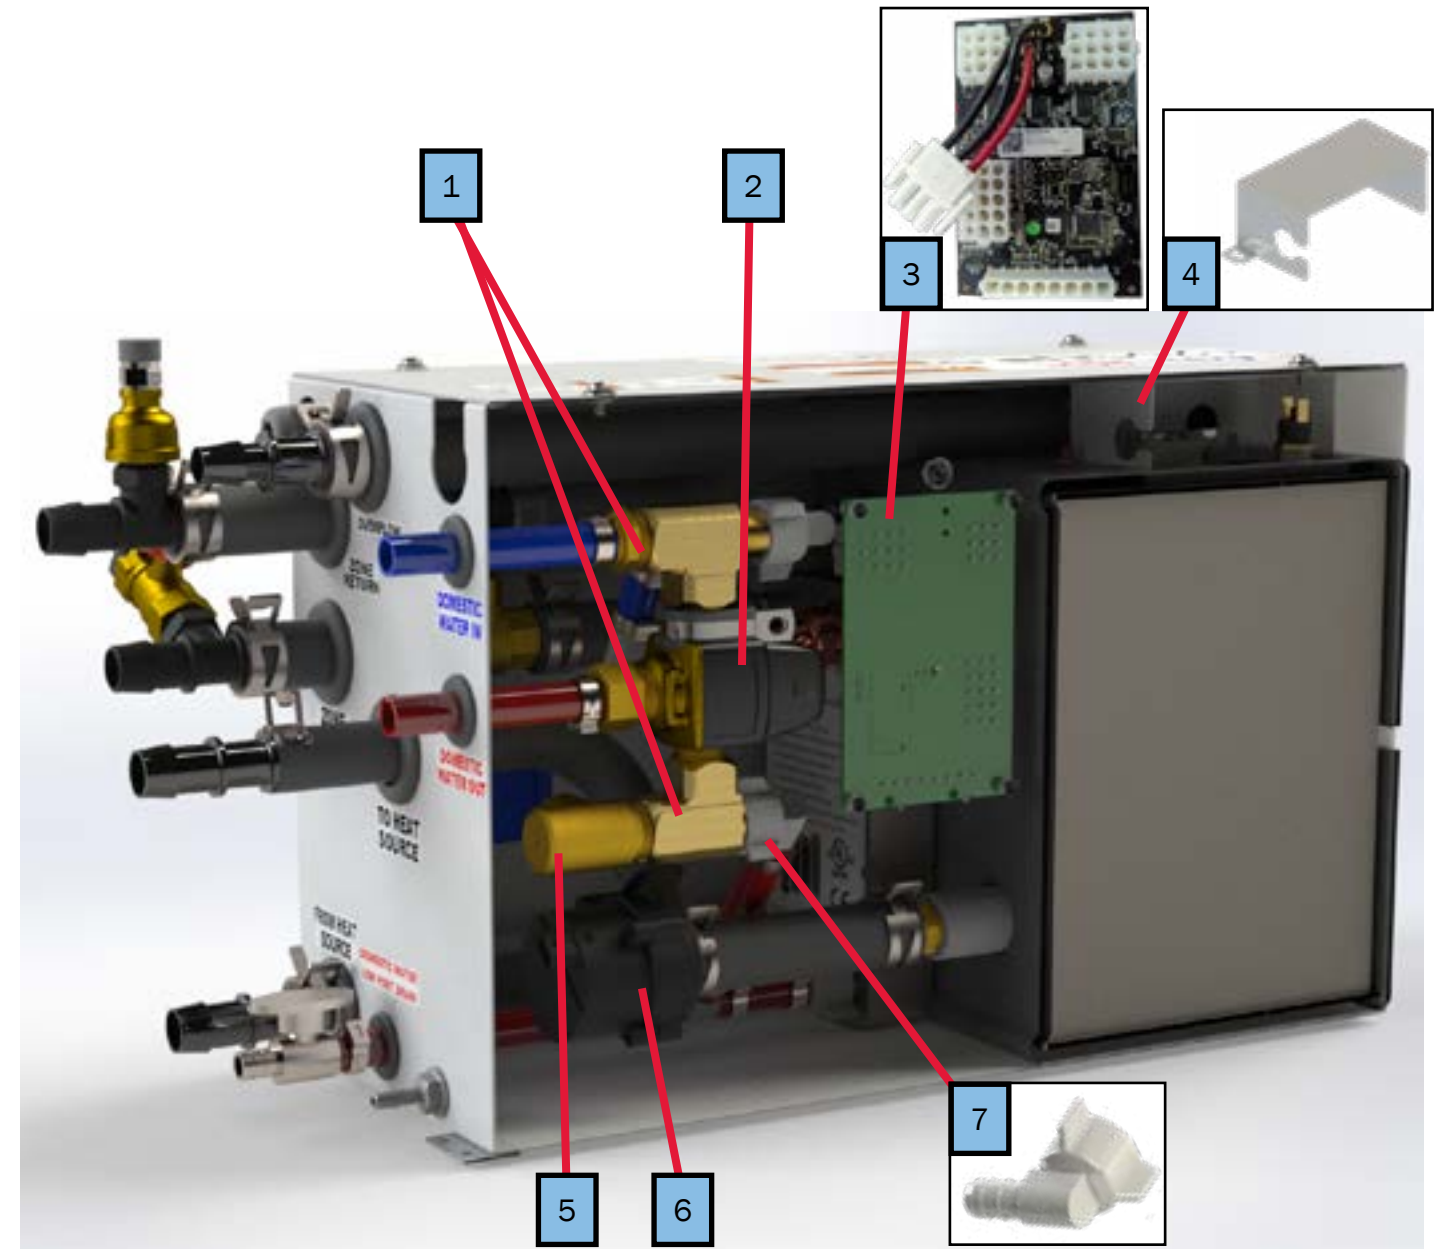

Parts Manual

100 Series

AHE-125-DN2

NOTE: Service parts and accessories are available through Aqua-Hot Factory Authorized Service Centers or www.aquahot.com.

Key	Part Number	Beginning of Use	Description
1	ELE-LCD-050	Launch	Aqua-Hot LCD Screen, Touchscreen, RVC, 3.5in
2	ELE-RVC-100	Launch	RVC Display Cable
3	ELE-100-111	Launch	Kit, Coach-side Controller Components
4	ELE-125-100	Launch	Harness, 125 Mainframe
5	ELX-700-007	Launch	Room Thermostat, Positive Off
6	ELX-500-510	Launch	Low Temperature Bay Thermostat Assembly
7	ELX-THM-309	Launch	Thermistor, 10K NTC, Room Temperature Sensor
8	ELE-TER-100	Launch	Terminator, RV-C In-Line Mini-Clamp
9	PLE-063-200	Launch	Overflow Bottle with Fluid Level Sensor
10	PLX-CTB-290	Launch	Clamp, Hose, Constant Tension 1-1/16"
11	PLX-CTB-230	Launch	Constant Tension Hose Clamp, 5/8"
12	PLX-000-200	Launch	Hose, 5/8" Safety Stripe, Rubber
13	MSX-907-162	Launch	Antifreeze Refractometer (Tester)

Key	Part Number	Date of Use	Description
1	PLX-BV1-200	Launch	Brass Ball Valve 1/2" (F) NPT
2	SME-102-101	Launch	Cabinet Side Panel
3	SME-102-102	Launch	Cabinet Lid
4	PLX-102-203	Launch	Brass Thread Adapter, 1/2" to 1/8"
4A	PLX-102-101	Launch	125PSI Auto Vent, 1/8" Inlet
5	PLX-000-835	Launch	Fitting, Reducer, 3/4" to 5/8"
6	PLX-250-203	Launch	Barbed Nylon Tee Fitting, 1/2" (M) NPT to 3/4"
7	PLX-112-300	Launch	Cons Tube 1/2" Blue PEX
8	PLX-112-200	Launch	Cons Tube 1/2" Red PEX
9	PLX-000-825	Launch	Fitting, Coupler, 3/4" Hose
10	PLX-102-208	Launch	Fitting, 1/4" NPSM x 1/4" Barb, GFBN
11	PLX-102-205	Launch	Fitting, 1/2" PEX Drain Valve