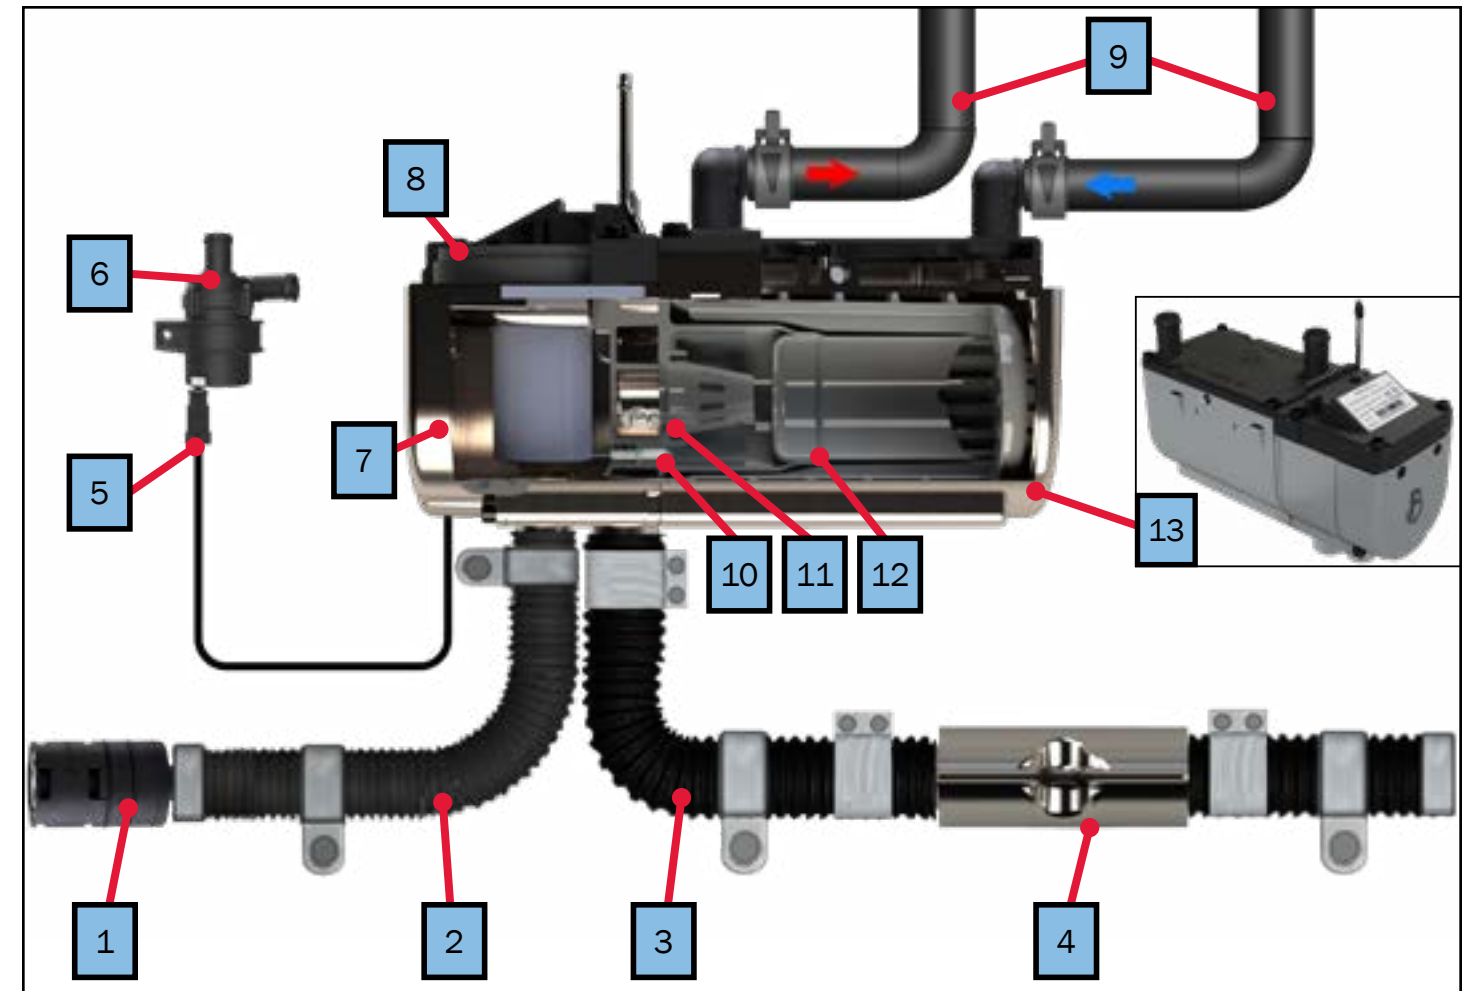

Key	Part Number	Date of Use	Description
1	GBX-125-120	Launch	Air Intake Filter
2	GBX-125-113	Launch	Air Intake Hose
3	GBX-125-114	Launch	Exhaust Tube
4	GBX-125-118	Launch	Diesel Burner Exhaust Muffler
5	GBX-125-119	Launch	Circulation Pump Wire Harness
6	GBX-125-103	Launch	Circulation Pump
7	GBX-125-108	Launch	12V Fan Motor Assembly/Controller
8	GBX-125-110	Launch	Fan Motor
9	GBX-125-123	Launch	Formed Heater Hose (ø 20mm)
10	GBX-125-106	Launch	Flame Sensor
11	GBX-125-104	Launch	Glow Plug
11A	GBX-125-105	Launch	Glow Plug Holder (not pictured)
12	GBX-125-109	Launch	Combustion Chamber
13	GBX-125-101	Launch	5KW Diesel Burner with Harness