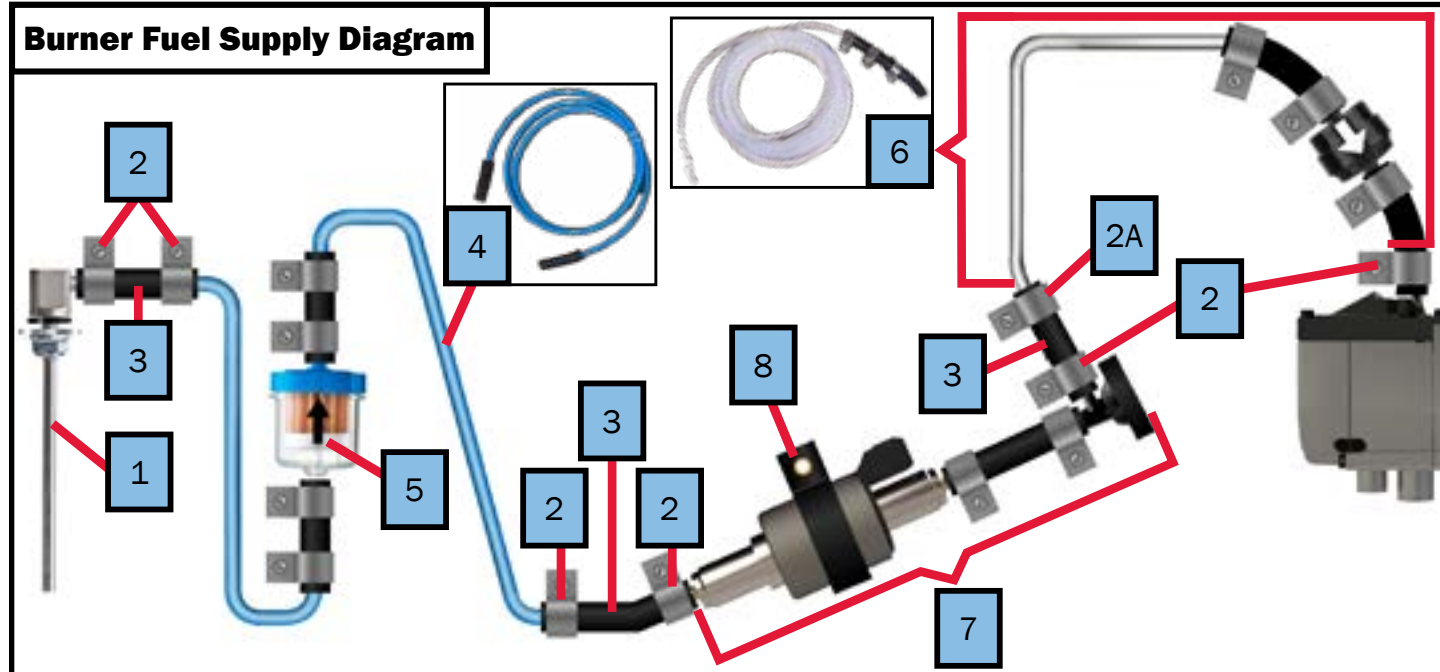

Key	Part Number	Date of Use	Description
1	PLX-BV1-200	Launch	Brass Ball Valve 1/2" (F) NPT
2	SME-102-101	Launch	Cabinet Side Panel
3	SME-102-102	Launch	Cabinet Lid
4	PLX-102-203	Launch	Brass Thread Adapter, 1/2" to 1/8"
4A	PLX-102-101	Launch	125PSI Auto Vent, 1/8" Inlet
5	PLX-000-835	Launch	Fitting, Reducer, 3/4" to 5/8"
6	PLX-250-203	Launch	Barbed Nylon Tee Fitting, 1/2" (M) NPT to 3/4"
7	PLX-112-300	Launch	Cons Tube 1/2" Blue PEX
8	PLX-112-200	Launch	Cons Tube 1/2" Red PEX
9	PLX-000-825	Launch	Fitting, Coupler, 3/4" Hose
10	PLX-102-208	Launch	Fitting, 1/4" NPSM x 1/4" Barb, GFBN
11	PLX-102-205	Launch	Fitting, 1/2" PEX Drain Valve

Key	Part Number	Date of Use	Description
1	SME-100-007	Launch	Plate-to-Plate Heat Exchanger Bracket
2	PLX-102-050	Launch	Small Plate-to-Plate Heat Exchanger
3	PLE-125-3WV	Launch	Kit, Three-Way Motorized Valve Replacement for 125
-	PLX-200-103	Launch	1/2" MNPT to 3/4" Barb
-	PLX-250-208	Launch	Barbed Nylon Tee Fitting, 1/2" (M) NPT to 3/4" Barb
-	PLX-251-001	Launch	Three-Way Motorized Valve, 1/2" NPT
4	ELE-102-201	Launch	Harness, AC for 125 Series

Key	Part Number	Date of Use	Description
1	PLX-0X1-07D	Launch	Brass Tee Fitting, 1/2" NPT (M) (F)
2	PLX-362-100	Launch	Tempering Valve, 1/2" NPTM ESBE 120° F
3	ELE-100-010	Launch	Controller, 12VDC, 100-200 Series, Kit
4	SME-102-080	Launch	AC Access Cover for 100 Series
5	PLX-111-125	Launch	Pressure Relief Valve 125PSI
6	PLX-100-900	Launch	C21 Buehler Circulation Pump
7	PLX-000-755	Launch	Elbow Swivel Fitting, 1/2" Barb x 1/2" NPT

Key	Part Number	Date of Use	Description
1	PLX-102-200	Launch	Brass Elbow 1/2" NPT with 3/4" Barb
2	ELE-014-711	Launch	Thermistor, Tank Temperature Sensor
3	ELE-LTC-200	Launch	Low-Temp Cut-Off Thermostat w/ Spade Terminals
4	PLX-102-207	Launch	Fitting, 1/2" PEX Tee
5	52545K146	Launch	Tight-Seal Pinch Clamps, 9/32" x 0.031" Band