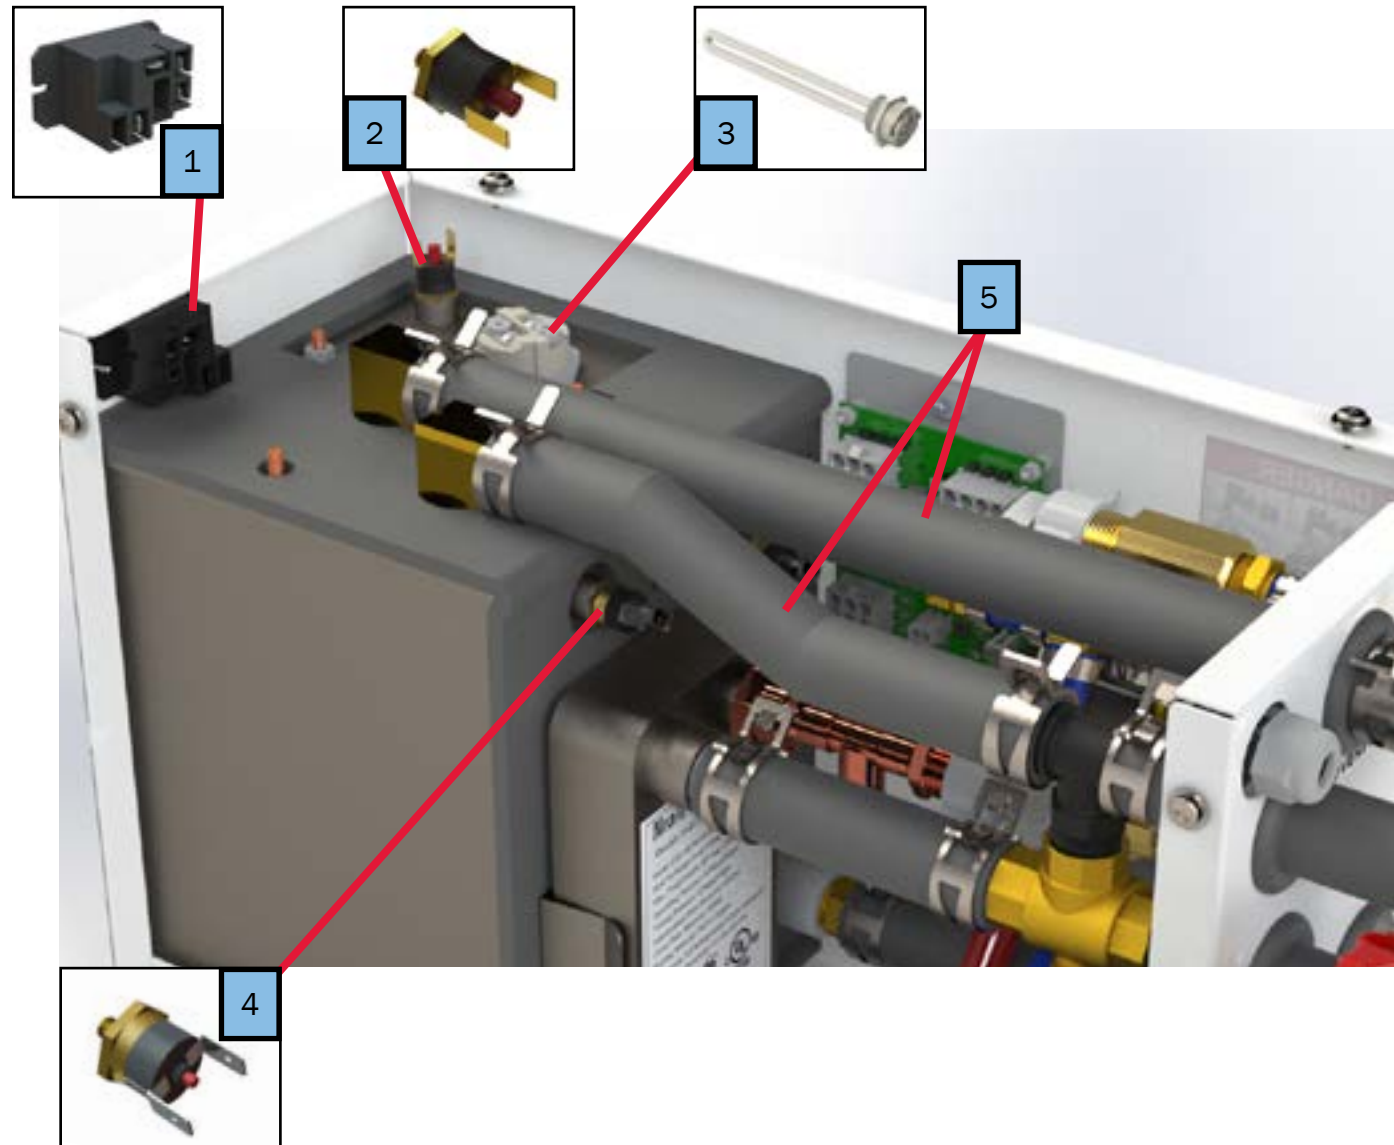

Key	Part Number	Date of Use	Description
1	ELX-232-948	Launch	AC Relay, 30A 277VAC
2	ELE-HLT-426	Launch	VAC High-Limit 215° F Thermostat w/ Spade Connectors
3	ELX-2E7-102	Launch	1500W, 120VAC Electric Element, 1" NPSM
4	ELE-HLT-425	Launch	VAC High-Limit Thermostat 215° F w/ Leads
5	PLX-000-433	Launch	Heater Hose, I.D. 3/4"