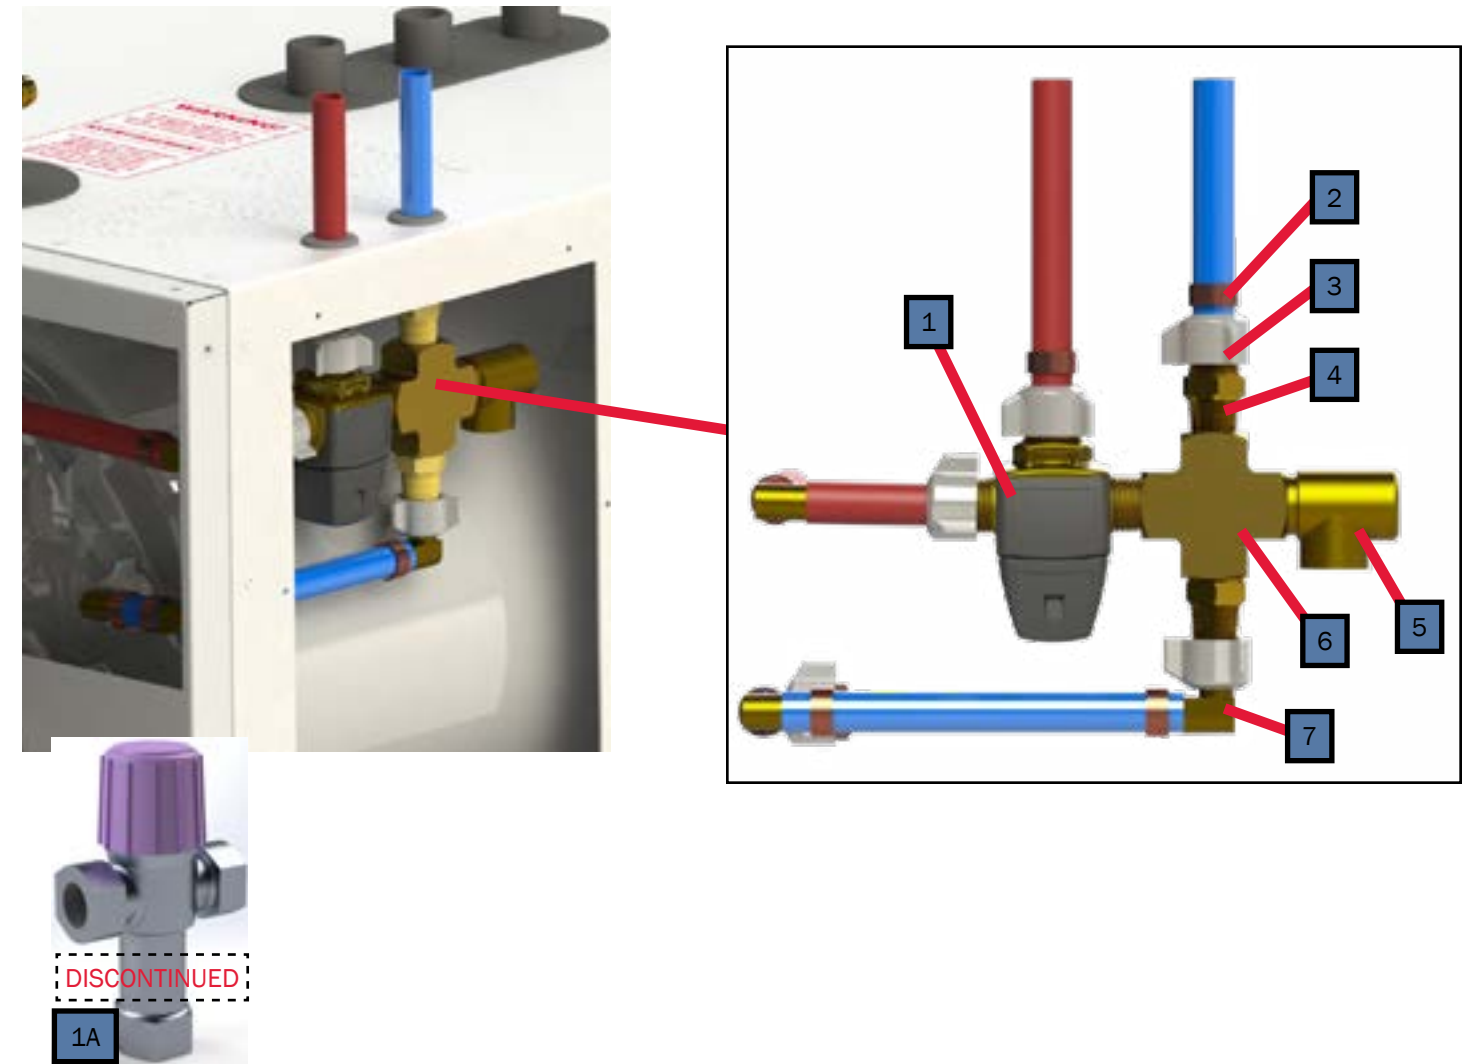

Key	Part Number	Beginning of Use	Description
1	PLX-362-100	Launch	Danfoss Tempering Valve
1A	PLX-09P-000	-	Honeywell Tempering Valve (Discontinued)
2	PLX-000-745	Launch	Ring, Crimp, 1/2"
3	PLX-000-730	Launch	Fitting, Straight, Swivel 1/2" Barb x 1/2" FPT
4	PLX-122-000	Launch	Fitting, Brass, Close Nipple 1/2" (M) NPT w/ Hex
5	PLX-111-125	Launch	Pressure Relief Valve, 125 PSI
6	PLX-000-725	Launch	Fitting, Cross 1/2" Brass
7	PLX-000-755	Launch	Fitting, Elbow, Swivel 1/2" Barb x 1/2" NPT, Brass