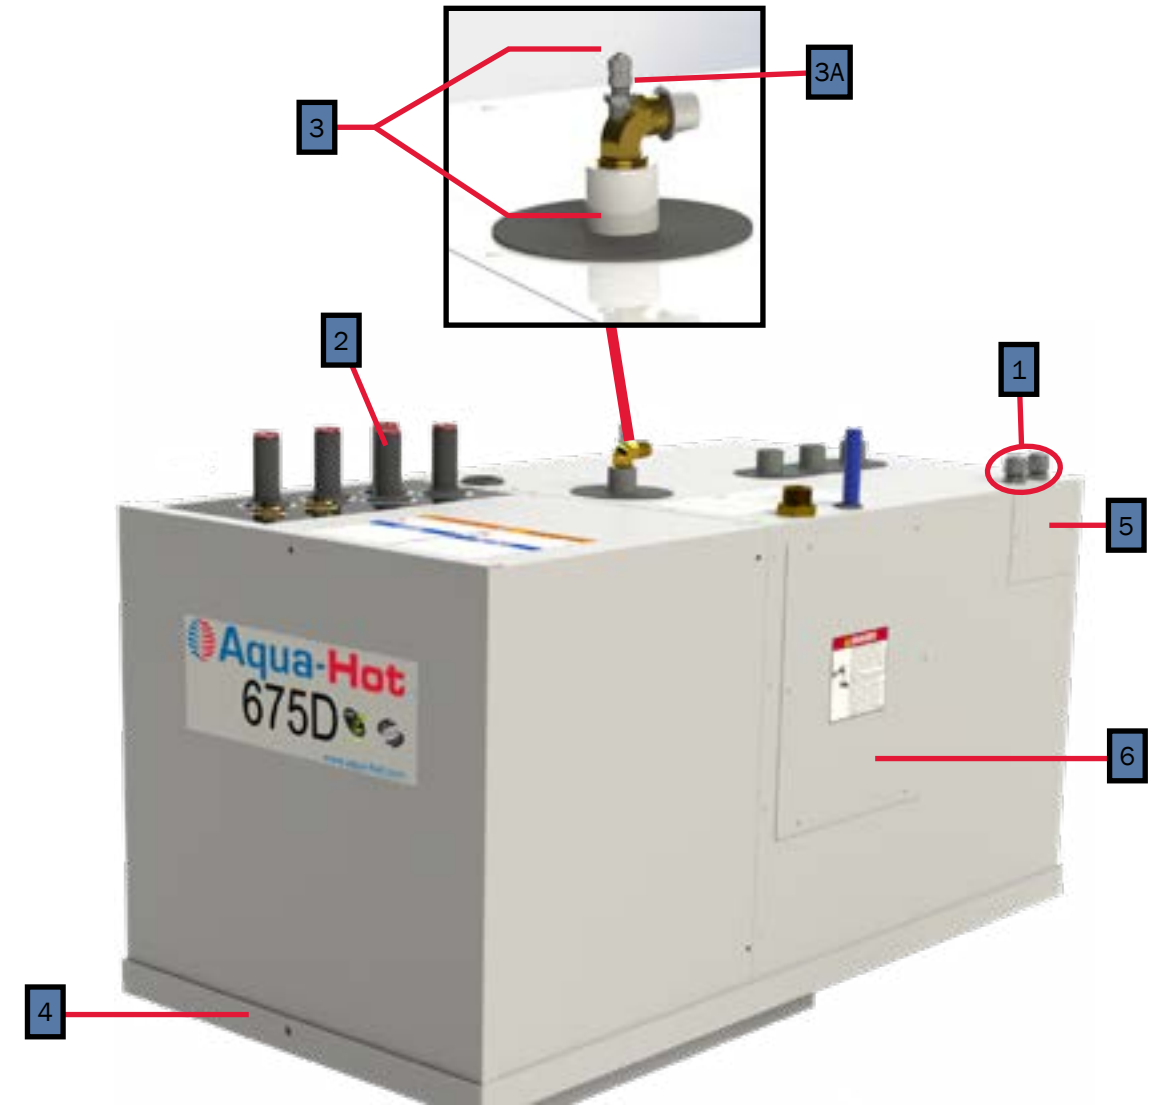

Key	Part Number	Beginning of Use	Description
1	ELE-PCB-501	-	Kit, Reporter Controller w/ Terminals
2	ELE-500-105	-	Reporter OEM Connector Kit
3	ELE-000-908	Launch	4-Position Switch Panel Assembly
4	SME-000-908	Launch	3-Position Switch Panel (44mm x 22mm Cut-outs)
5	ELX-283-283	Launch	4 Terminal 12V LED Rocker Switch (44mm x 22mm Cutout)
6	PLE-622-902	Launch	Tank, 5qt. Expansion Assembly
7	PLE-000-200	Launch	Gates Safety Stripe Expansion Tank Hose Kit
8	PLX-CTB-250	Launch	Clamp, Hose, Constant Tension, ²³ / ₃₂ in.

Key	Part Number	Date of Use	Description
1	HDX-000-623	Launch	Clamp, Romex, 1/2 in. Plastic
2	PLX-000-433	Launch	Hose, Heater, 3/4 in. x 18 in.
3	PLE-007-000	Launch	Valve, Air Assembly Comb, Coin/Key
3A	PLE-007-065	Launch	Valve, Air Comb, Coin/Key
4	SME-600-009	Launch	Tray, Mounting Assembly, 600
5	SME-200-202	Launch	Cover, VAC Access, Steel
6	SME-700-172	Launch	Cover, Access Service (9.75" x 11.25") Steel