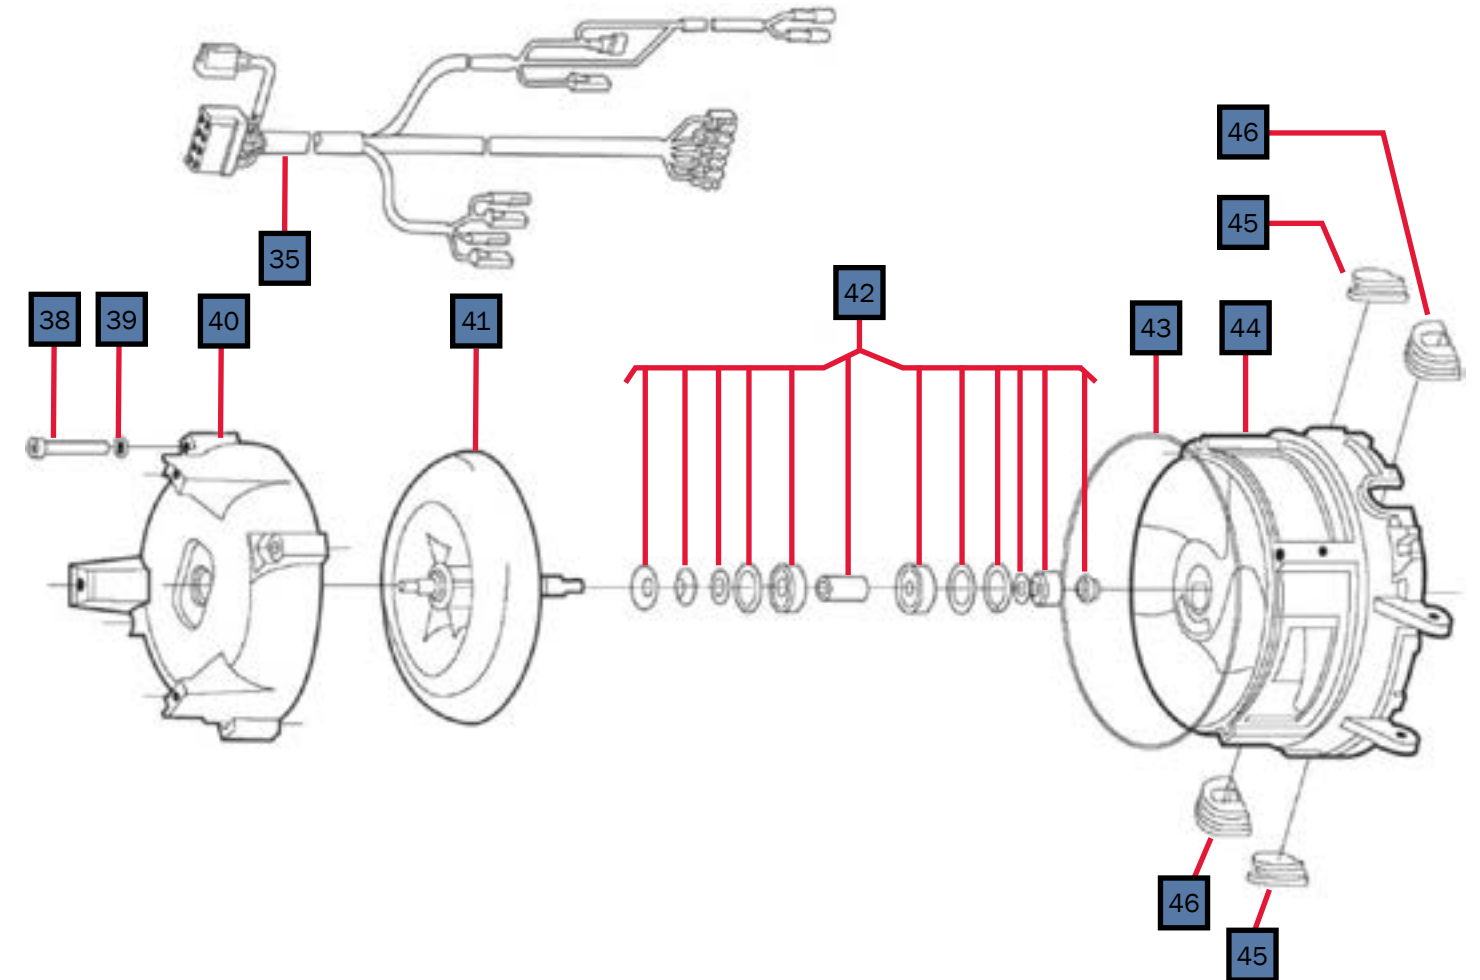

Key	Part Number	Date of Use	Description
35	WPX-434-795	Launch	C-Plug Harness
38	WPX-148-210	Launch	Blower Casting Screw
39	WPX-152-552	Launch	Blower Casting Lock Washer
40	WPX-301-841	Launch	Blower Housing
41	WPX-373-001	Launch	Blower Wheel w/Shaft
42	WPX-378-313	Launch	Bearing Kit
43	WPX-412-244	Launch	O-Ring Blower Casting
44	WPX-225-67A	Launch	Blower Casting
45	WPX-298-964	Launch	Blower Casting Left Grommet
46	WPX-299-995	Launch	Blower Casting Right Grommet