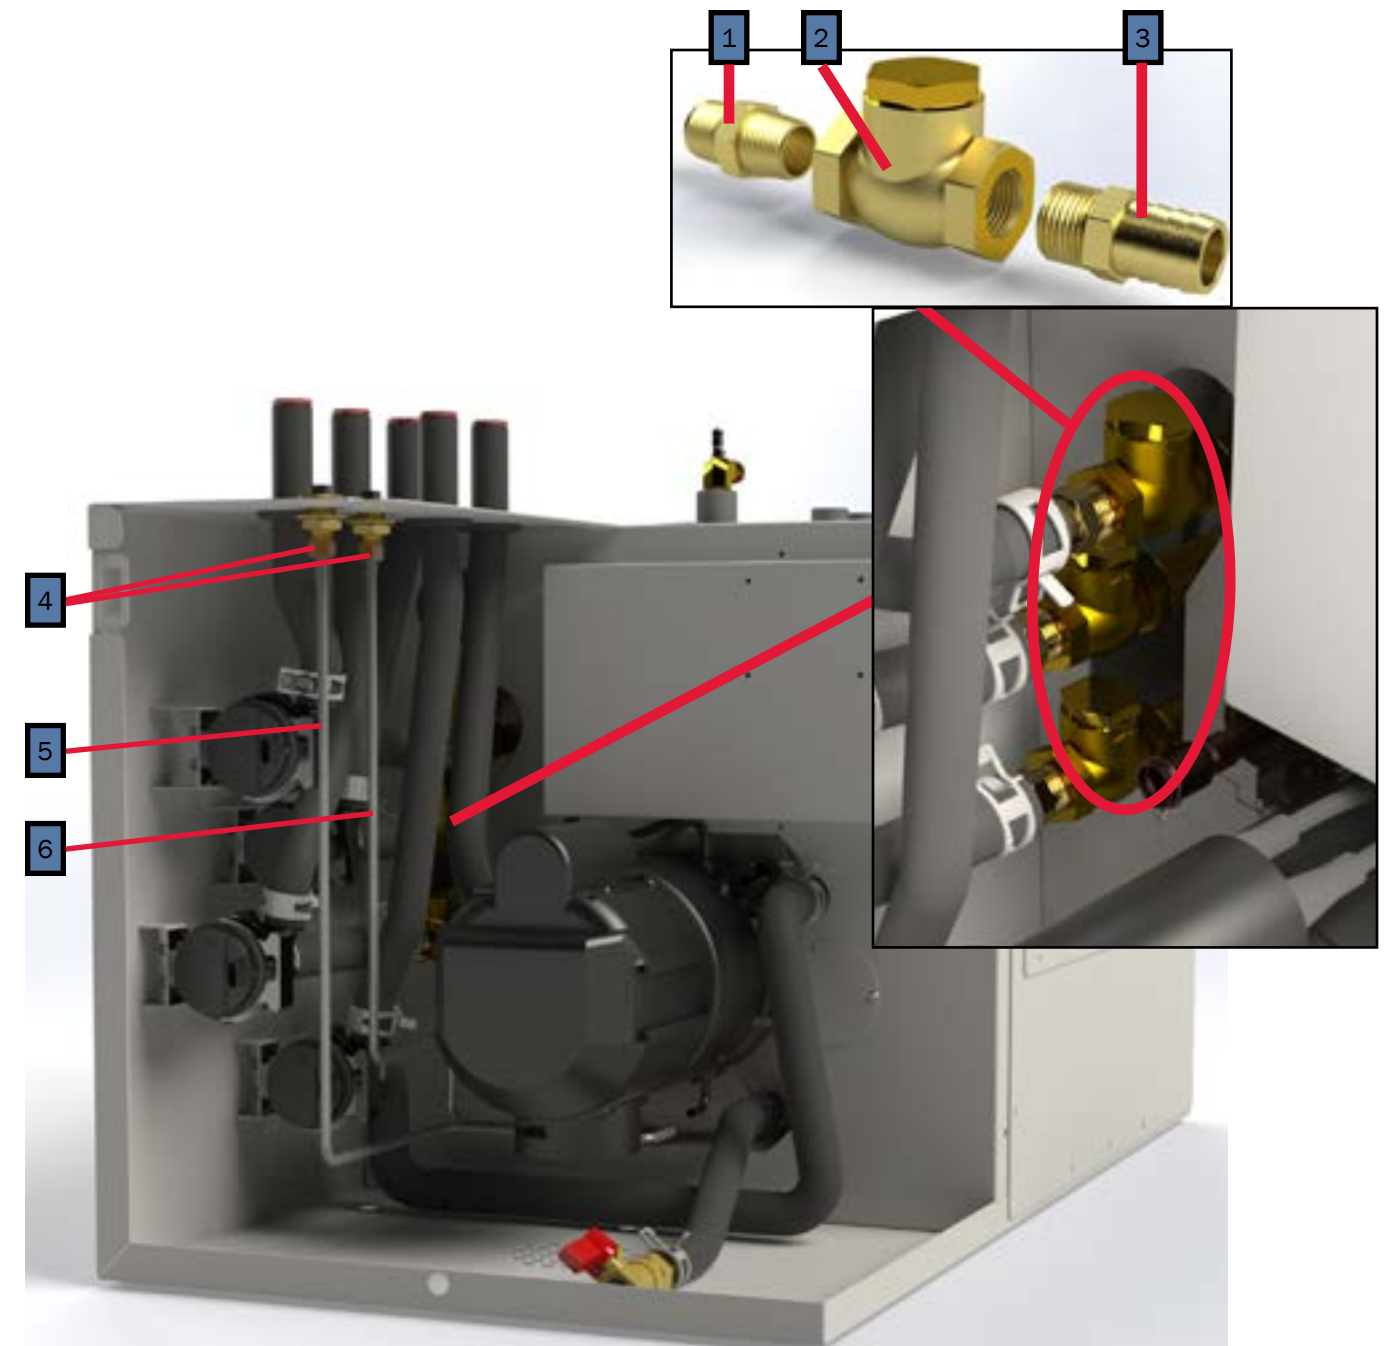

Key	Part Number	Date of Use	Description
1	PLX-122-000	Launch	Brass Close Nipple Fitting, 1/2" (M) NPT w/Hex
2	PLX-2A1-300	Launch	Brass Check Valve, 1/2" (F) NPT
3	PLX-A65-200	Launch	Brass Barb Fitting, 3/4" x 1/2" (M) NPT
4	FLX-421-000	Launch	Fitting, Inverted Flared Connector 1/4 Tube x 1/4 (M) NPT
5	FLE-421-858	Launch	Tube, Return Fuel Line Assembly 1/4" Steel
6	FLE-421-859	Launch	Tube, Supply Fuel Line Assembly 1/4" Steel