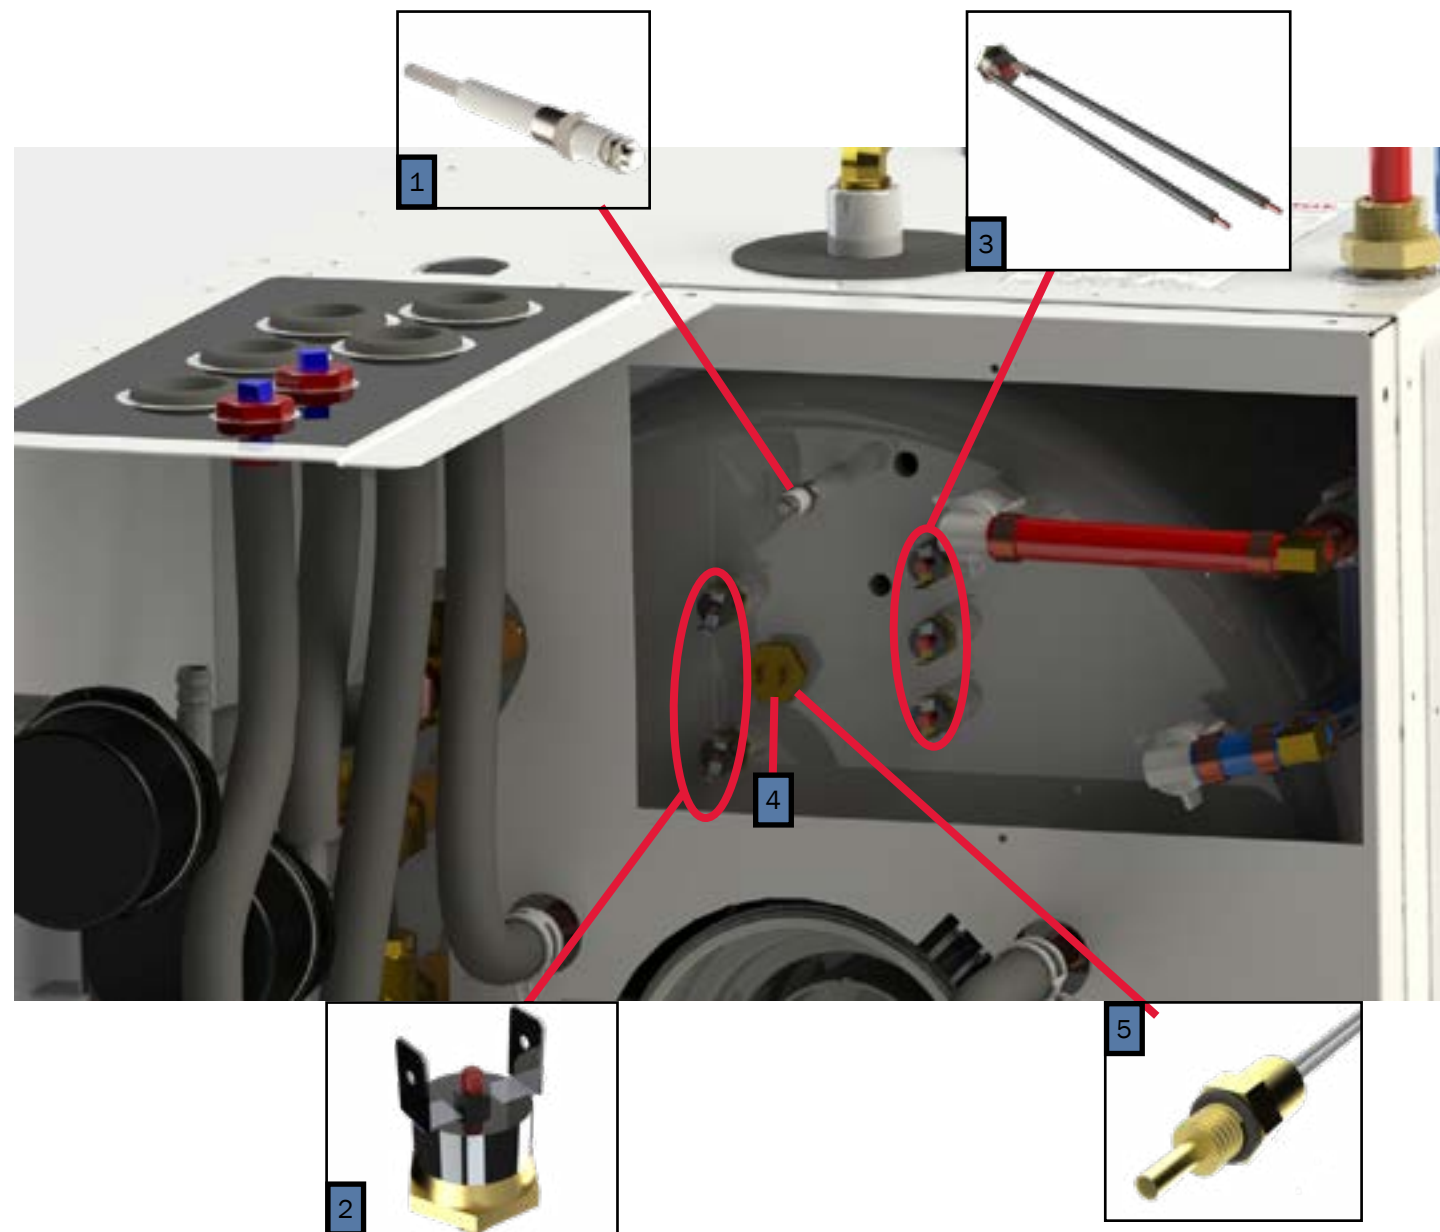

Key	Part Number	Date of Use	Description
1	ELE-800-006	Launch	Fluid Level Sensor
2	ELE-HLT-425	Launch	Thermostat, High-Limit 215° F w/ Spade Connections
3	ELE-HLT-426	Launch	Thermostat, High-Limit 215° F w/ Leads
4	ELE-015-011	Launch to A675D-195019	Thermostat, Control 1/2" (M) NPT (Discontinued)
5	ELE-014-711	A675D-195019	Thermistor, Tank Temperature Sensor