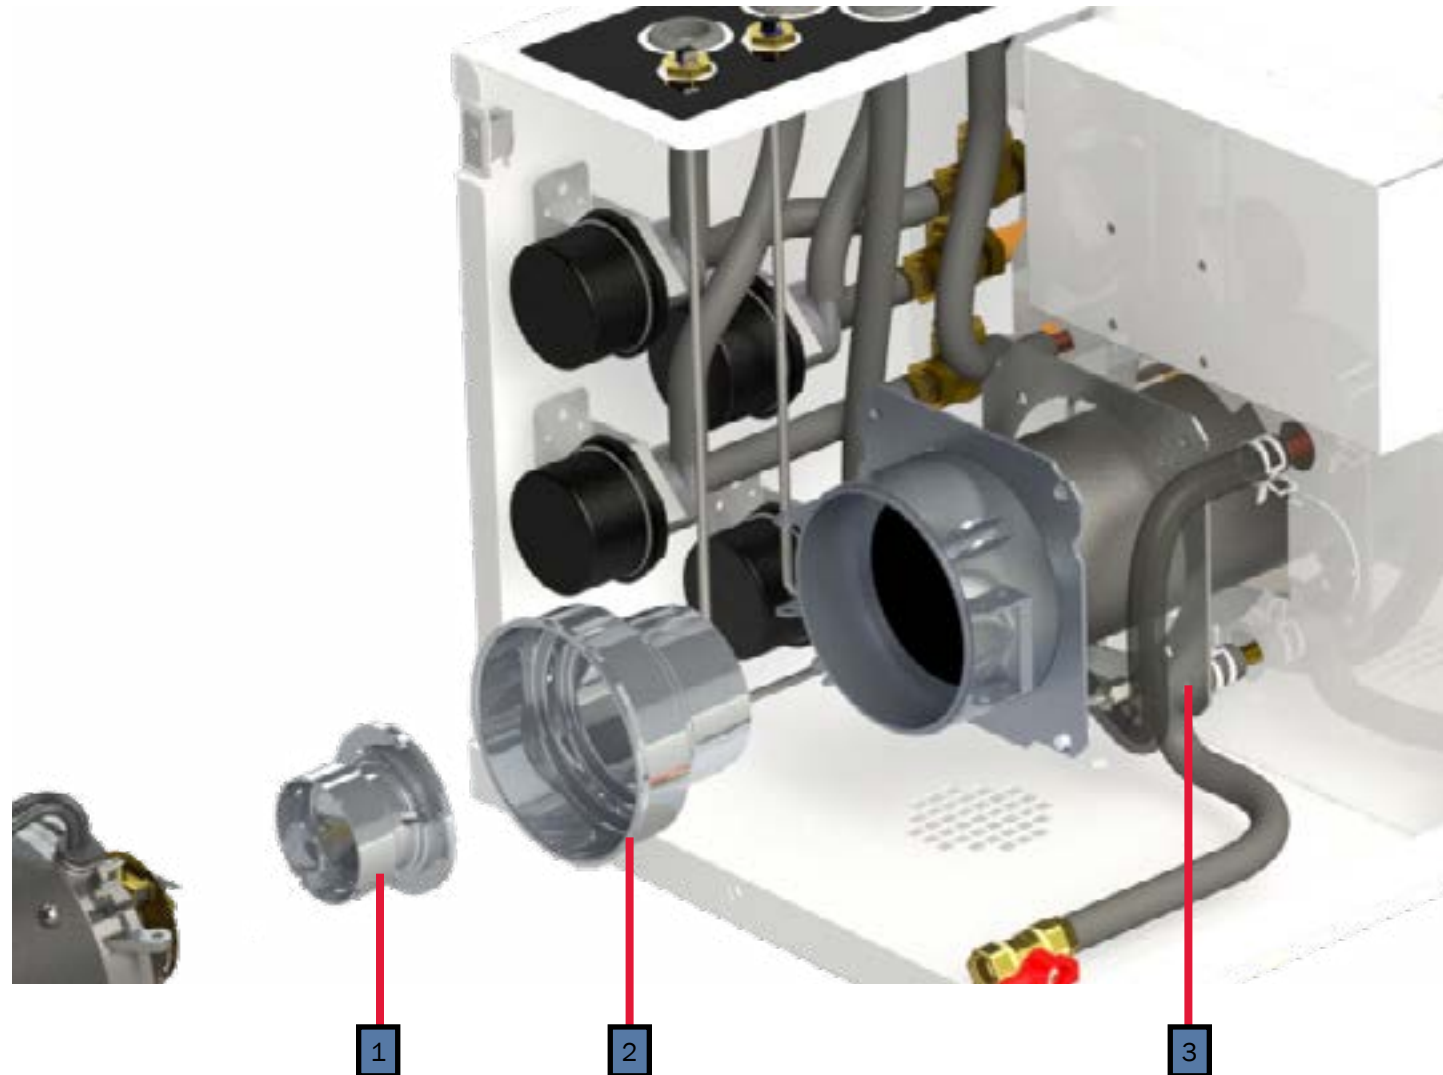

Key	Part Number	Beginning of Use	Description
1	WPX-302-652	Launch	DBW 2010 Air Swirler
2	WPX-302-828	Launch	DBW 2010 Swirler Housing
3	HDE-700-205	Launch	Combustion Chamber Tube Gasket