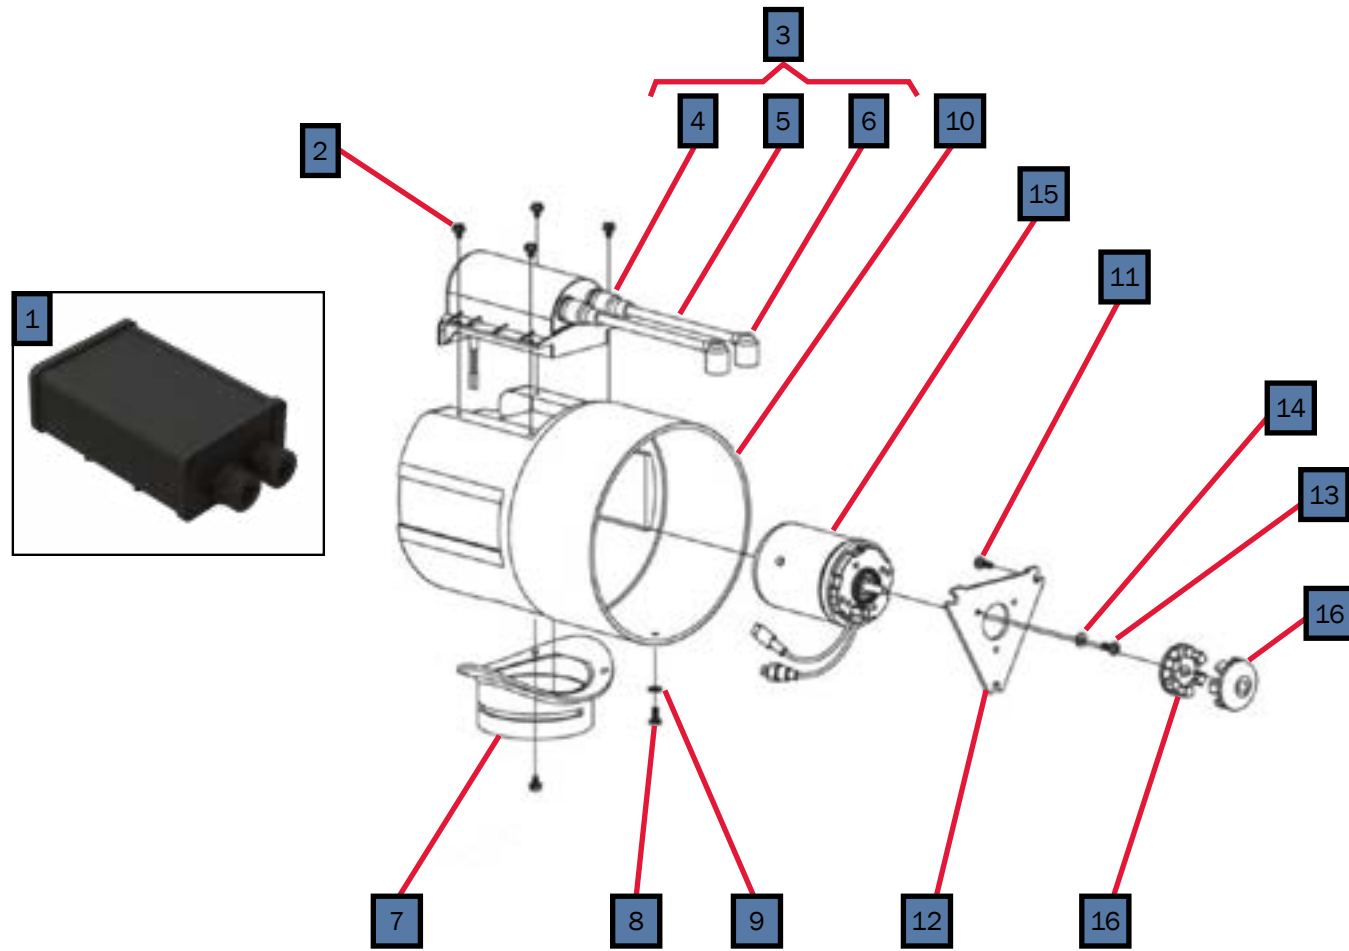

Key	Part Number	Date of Use	Description
1	WPE-300-901	Launch	Webasto Diesel Burner Controller, 12V DC
2	WPX-470-562	Launch	Coil Mounting Screw
3	WPX-101-838	Launch	12V DC Ignition Coil
4	WPX-404-918	Launch	Ignition Wire Boot
5	WPX-178-624	Launch	Ignition Wire
6	WPX-176-494	Launch	Ignition Wire Boot Elbow
7	WPX-350-427	Launch	Combustion Air Intake Shutter
8	WPX-432-377	Launch	Protection Housing Screw
9	WPX-152-269	Launch	Protection Housing Star Washer
10	WPX-436-216	Launch	Motor Protection Cap
11	WPX-147-834	Launch	Blower Housing Flange Screw
12	WPX-425-05A	Launch	Motor Mounting Plate
13	WPX-432-377	Launch	Motor Plate Screw
14	WPX-152-269	Launch	Motor Plate Washer Star
15	WPX-425-060	Launch	Combustion Air/Fuel Pump Motor, 12V DC
16	WPX-350-516	Launch	6mm Clutch Half