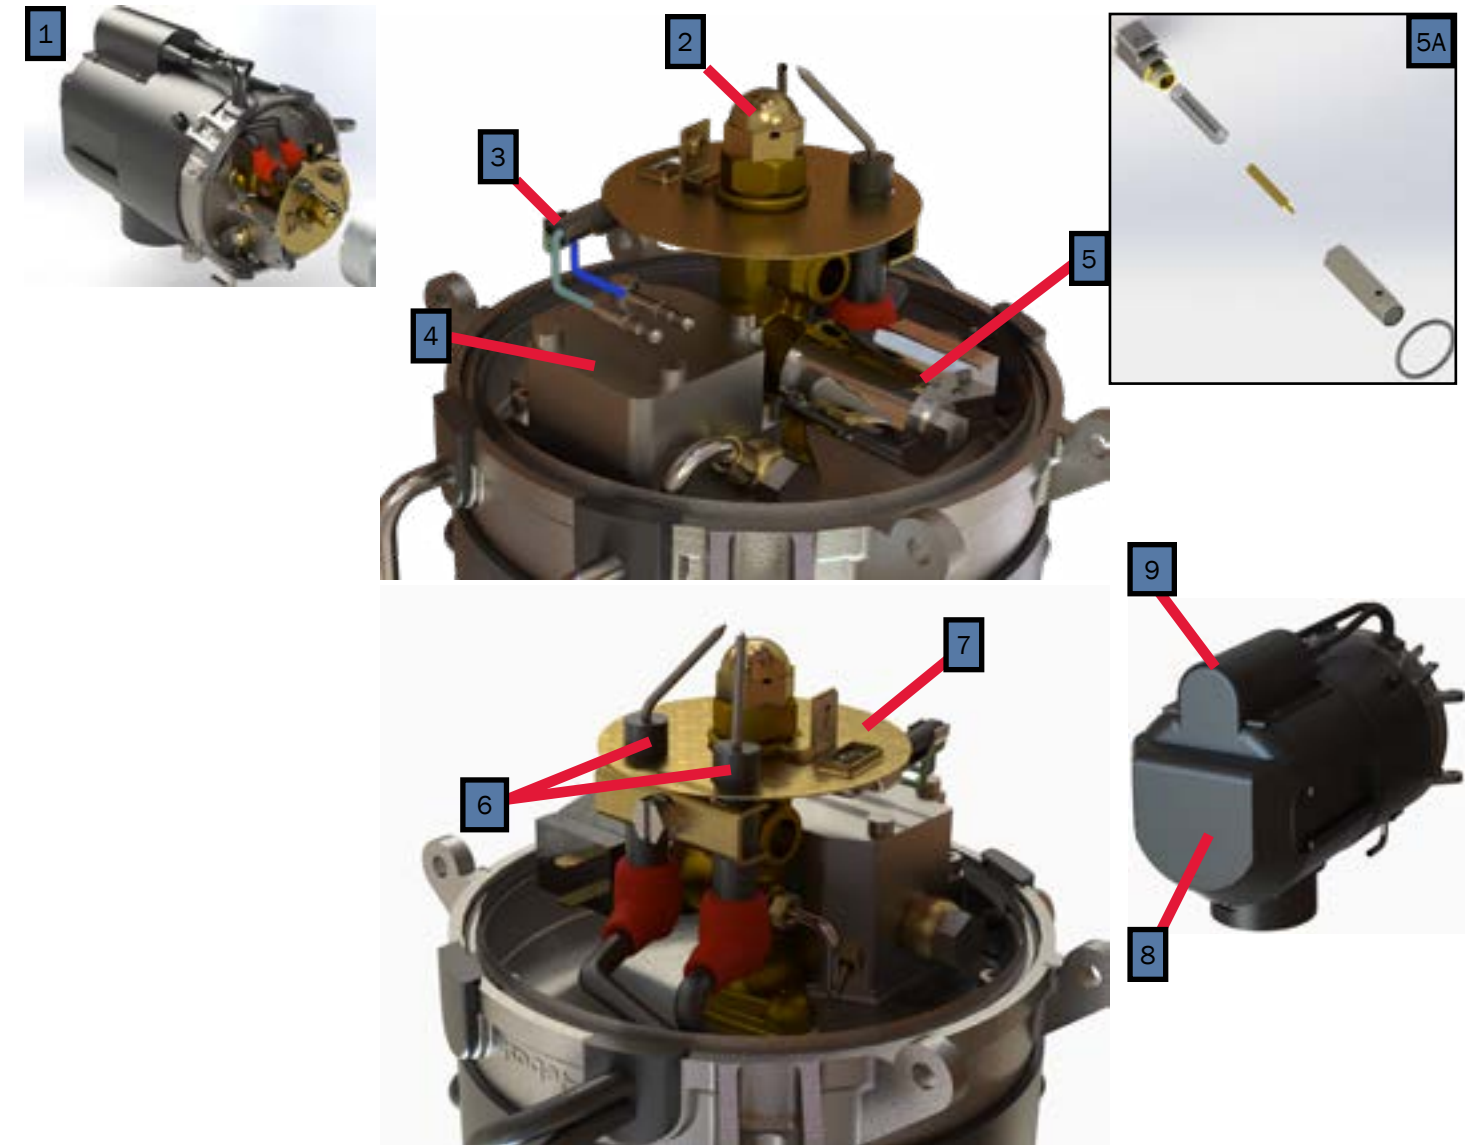

Key	Part Number	Date of Use	Description
1	WPX-909-180	Launch	12V DC Webasto Burner
2	WPX-886-41A	Launch	Diesel Fuel Nozzle
3	WPX-638-78A	Launch	Webasto Flame Sensor Photo Eye
4	WPX-503-03A	Launch	Webasto Fuel 10 Bar Pump Kit
5	WPX-322-083	Launch	Webasto 12V DC Fuel Solenoid Valve
5A	WPX-386-650	Launch	Webasto Fuel Solenoid Rebuild Kit
6	WPX-274-313	Launch	Webasto Ignition Electrode
7	WPX-887-71A	Launch	Webasto Photo Disc
8	WPX-436-216	Launch	Motor Protection Cap
9	WPX-101-838	Launch	Webasto 12V DC Ignition Coil