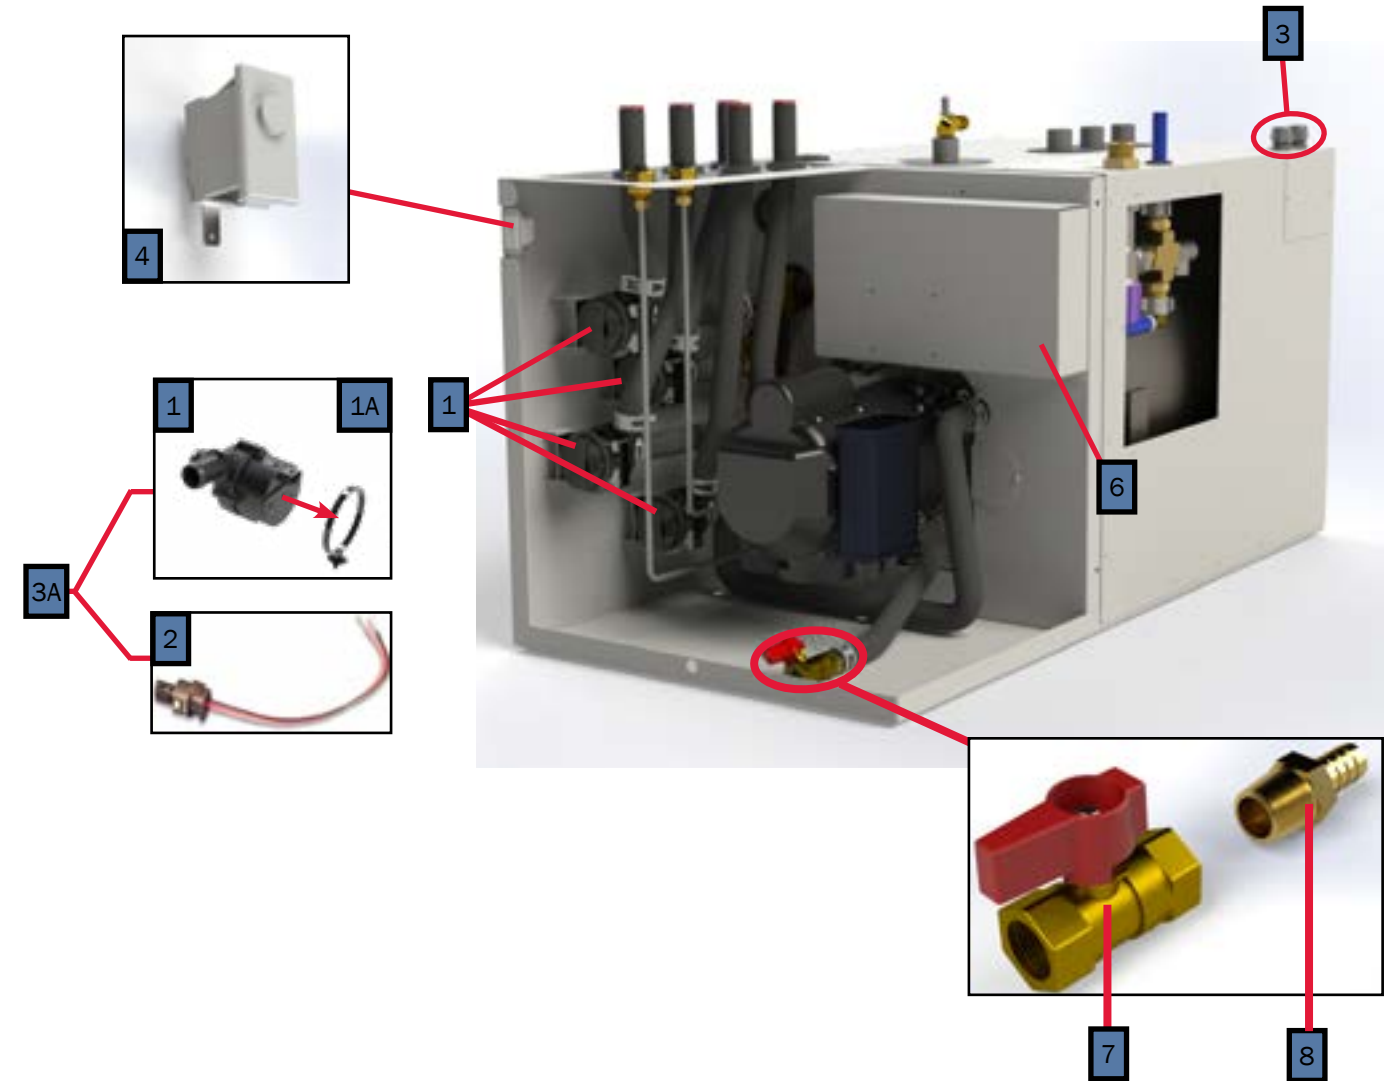

Key	Part Number	Beginning of Use	Description
1	ELE-PCB-501	-	Kit, Reporter Controller w/ Terminals
2	ELE-500-105	-	Reporter OEM Connector Kit
3	ELE-000-908	Launch	4-Position Switch Panel Assembly
4	SME-000-908	Launch	3-Position Switch Panel (44mm x 22mm Cut-outs)
5	ELX-283-283	Launch	4 Terminal 12V LED Rocker Switch (44mm x 22mm Cutout)
6	PLE-622-902	Launch	Tank, 5qt. Expansion Assembly
7	PLE-000-200	Launch	Gates Safety Stripe Expansion Tank Hose Kit
8	PLX-CTB-250	Launch	Clamp, Hose, Constant Tension, ²³ / ₃₂ in.

Key	Part Number	Date of Use	Description
1	HDX-000-623	Launch	Clamp, Romex, 1/2 in. Plastic
2	PLX-000-433	Launch	Hose, Heater, 3/4 in. x 18 in.
3	PLE-007-000	Launch	Valve, Air Assembly Comb, Coin/Key
3A	PLE-007-065	Launch	Valve, Air Comb, Coin/Key
4	SME-600-009	Launch	Tray, Mounting Assembly, 600
5	SME-200-202	Launch	Cover, VAC Access, Steel
6	SME-700-172	Launch	Cover, Access Service (9.75" x 11.25") Steel

Key	Part Number	Beginning of Use	Description
1	PLX-105-800	Launch	Fitting, Bulkhead, 1/4" x 1/4" (F) NPT Brass
2	ELE-100-464	Launch	Harness, Circulation Pump and Burner Control 12ft (not pictured)
3	PLE-105-810	Launch	Fitting, Bulkhead Mod 1/2" x 1/2" (F)
4	SME-600-006	Launch	Cover, Access Side
5	SME-600-007	Launch	Cover, Access Front

Key	Part Number	Beginning of Use	Description
1	PLX-100-900	Launch	Buehler C21 Fluid Pump
1A	PLX-100-836	Launch	Fluid Pump Mounting Bracket
2	ELE-400-900	Launch	Buehler C20 Pump Harness
3	HDX-000-623	Launch	Clamp, Romex, 1/2" Plastic
3A	PLE-100-902	Launch	Buehler Pump Assembly with Harness & Terminals
4	ELX-000-050	Launch	Switch, Interlock
5	ELX-100-455	Launch	Harness, Wiring, 12ft Assembly (not pictured)
6	SME-600-002	Launch	Cover, Access, Domestic Electric
7	PLX-BV1-200	Launch	Ball Valve 1/2"(F) NPT
8	PLX-699-330	Launch	Brass Barb Fitting 1/2" x 1/2" (M) NPT