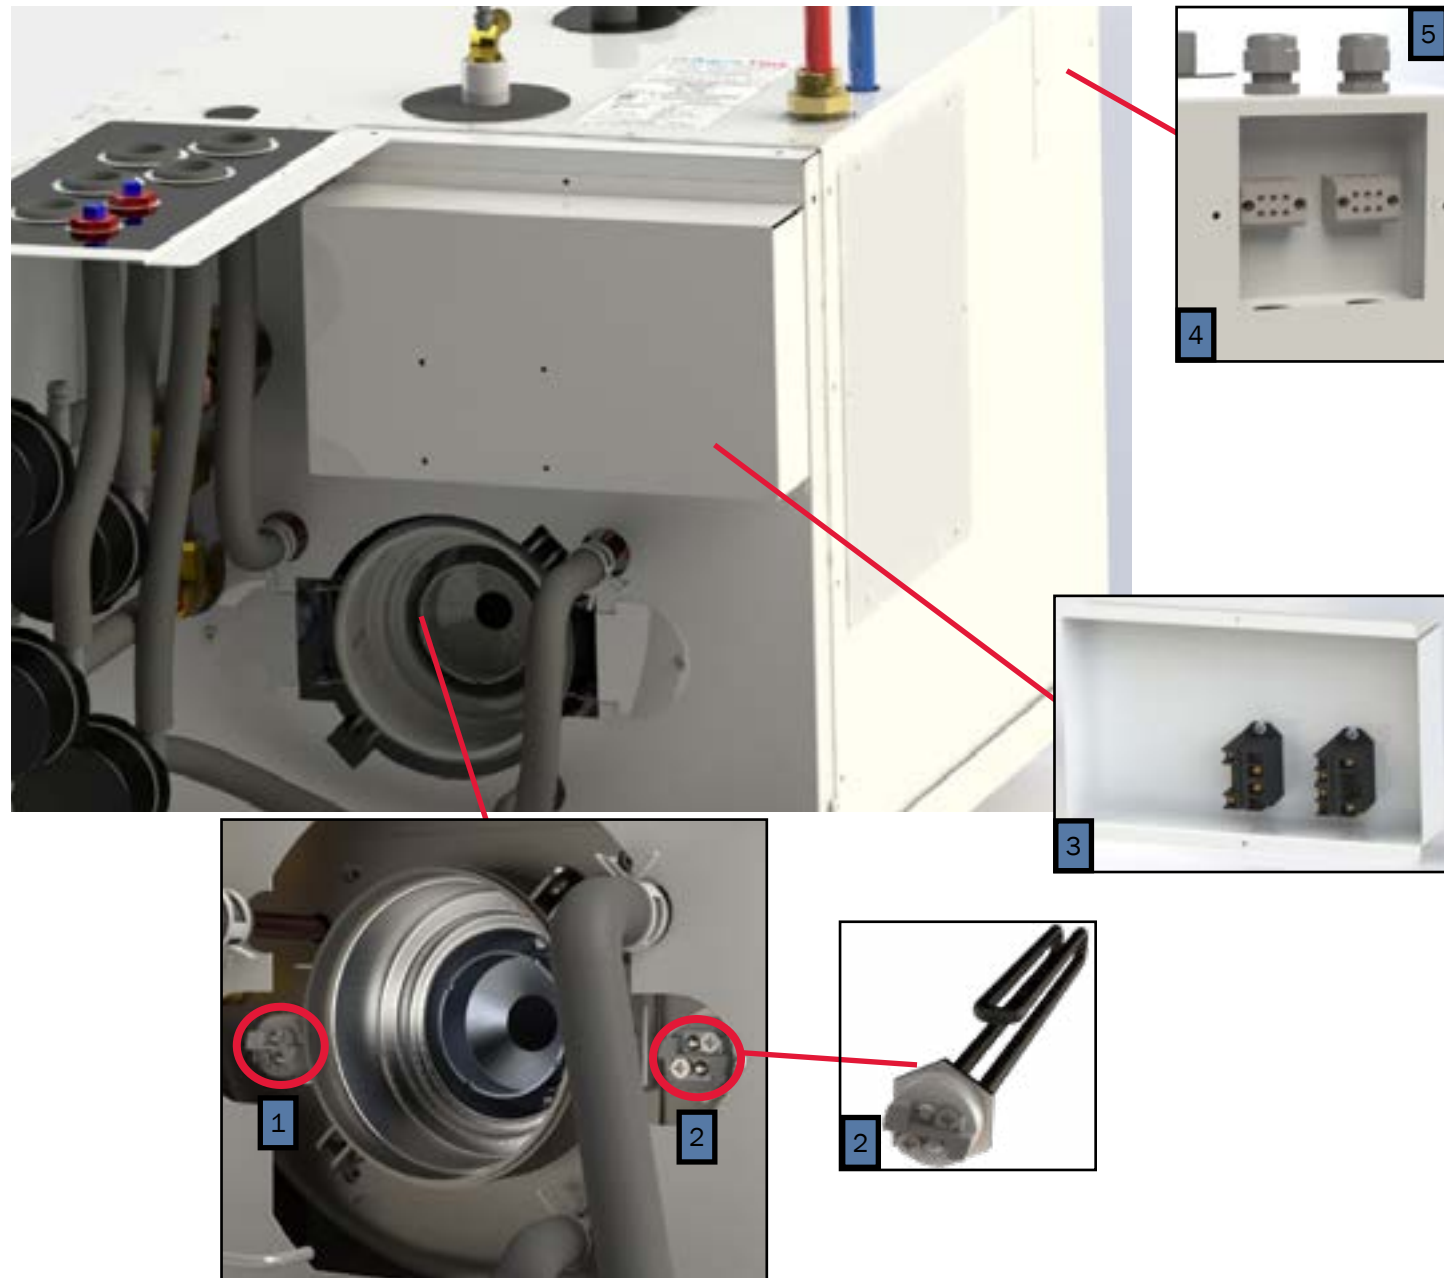

Key	Part Number	Date of Use	Description
1	ELX-2E7-600	Launch	Element, Electric Heating, 240VAC 4500W
2	ELX-G12-07L	Launch	Element, Electric Heating, 120VAC 2000W
3	ELX-630-001	Launch	Relay, 30A 277 VAC 12VDC Coil
4	ELE-000-905	Launch	Block, Terminal, 3-Position 22-8 AWG
5	HDX-000-623	Launch	Clamp, Romex 1/2" Plastic