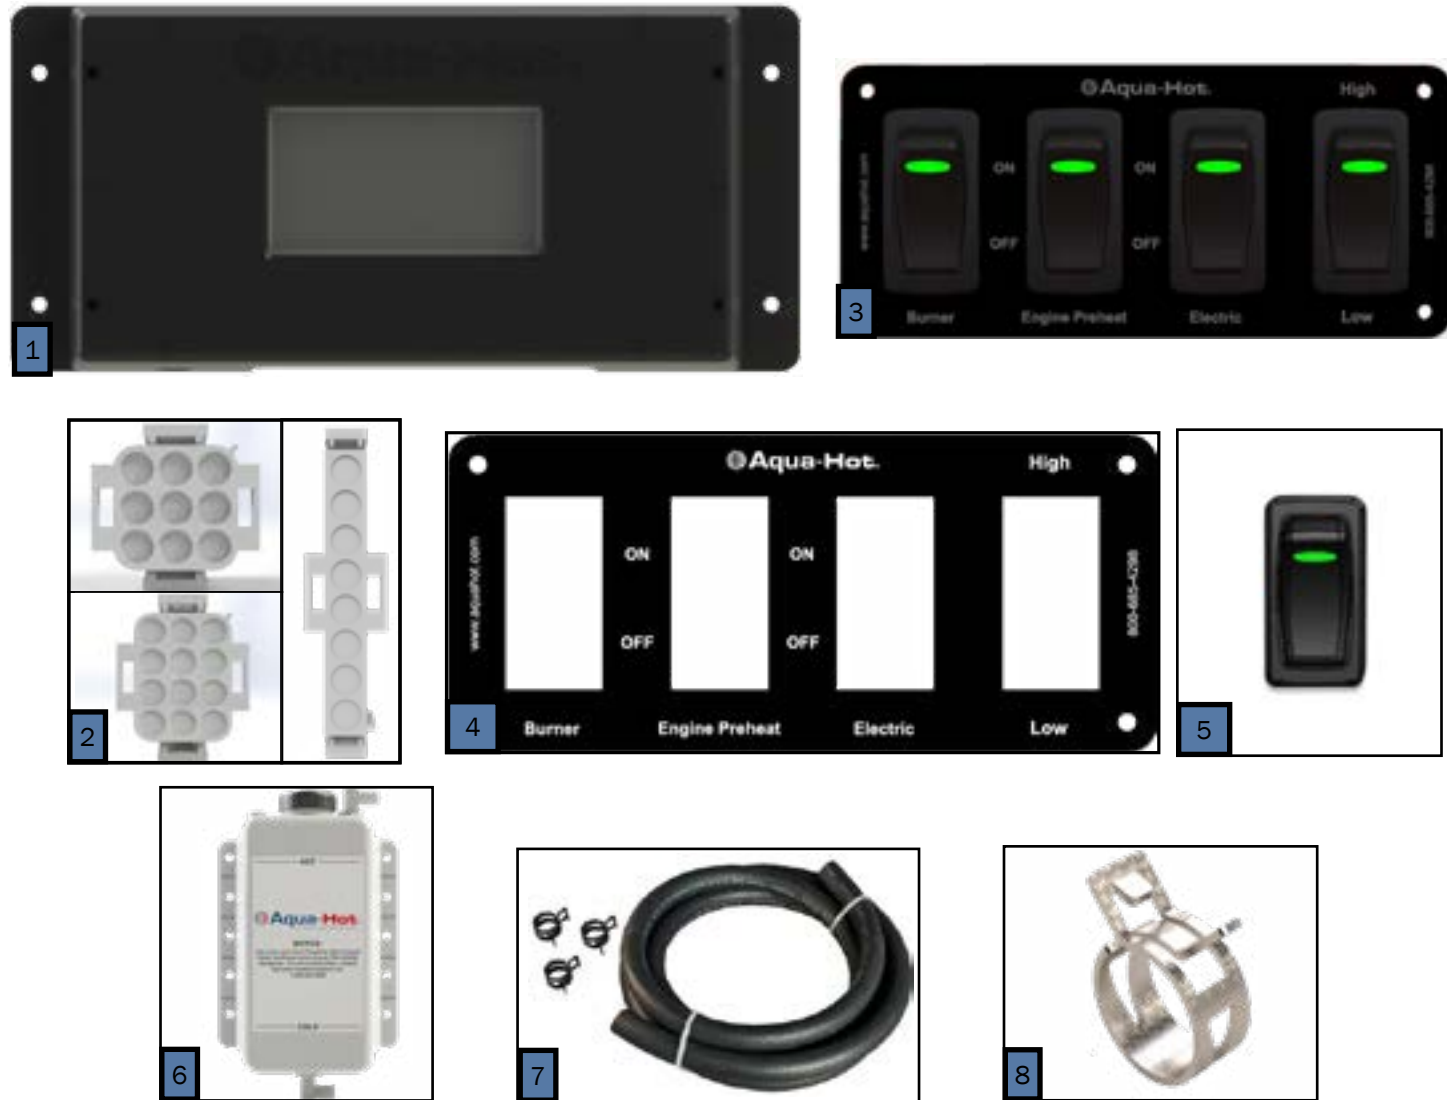

Key	Part Number	Beginning of Use	Description
1	ELE-PCB-501	-	Kit, Reporter Controller w/ Terminals
2	ELE-500-105	-	Reporter OEM Connector Kit
3	ELE-000-908	Launch	4-Position Switch Panel Assembly
4	SME-000-908	Launch	3-Position Switch Panel (44mm x 22mm Cut-outs)
5	ELX-283-283	Launch	4 Terminal 12V LED Rocker Switch (44mm x 22mm Cutout)
6	PLE-622-902	Launch	Tank, 5qt. Expansion Assembly
7	PLE-000-200	Launch	Gates Safety Stripe Expansion Tank Hose Kit
8	PLX-CTB-250	Launch	Clamp, Hose, Constant Tension, ²³ / ₃₂ in.

Key	Part Number	Date of Use	Description
1	HDX-000-623	Launch	Clamp, Romex, 1/2 in. Plastic
2	PLX-000-433	Launch	Hose, Heater, 3/4 in. x 18 in.
3	PLE-007-000	Launch	Valve, Air Assembly Comb, Coin/Key
3A	PLE-007-065	Launch	Valve, Air Comb, Coin/Key
4	SME-600-009	Launch	Tray, Mounting Assembly, 600
5	SME-200-202	Launch	Cover, VAC Access, Steel
6	SME-700-172	Launch	Cover, Access Service (9.75" x 11.25") Steel

Key	Part Number	Beginning of Use	Description
1	PLX-105-800	Launch	Fitting, Bulkhead, 1/4" x 1/4" (F) NPT Brass
2	ELE-100-464	Launch	Harness, Circulation Pump and Burner Control 12ft (not pictured)
3	PLE-105-810	Launch	Fitting, Bulkhead Mod 1/2" x 1/2" (F)
4	SME-600-006	Launch	Cover, Access Side
5	SME-600-007	Launch	Cover, Access Front

Key	Part Number	Beginning of Use	Description
1	PLX-100-900	Launch	Buehler C21 Fluid Pump
1A	PLX-100-836	Launch	Fluid Pump Mounting Bracket
2	ELE-400-900	Launch	Buehler C20 Pump Harness
3	HDX-000-623	Launch	Clamp, Romex, 1/2" Plastic
3A	PLE-100-902	Launch	Buehler Pump Assembly with Harness & Terminals
4	ELX-000-050	Launch	Switch, Interlock
5	ELX-100-455	Launch	Harness, Wiring, 12ft Assembly (not pictured)
6	SME-600-002	Launch	Cover, Access, Domestic Electric
7	PLX-BV1-200	Launch	Ball Valve 1/2"(F) NPT
8	PLX-699-330	Launch	Brass Barb Fitting 1/2" x 1/2" (M) NPT