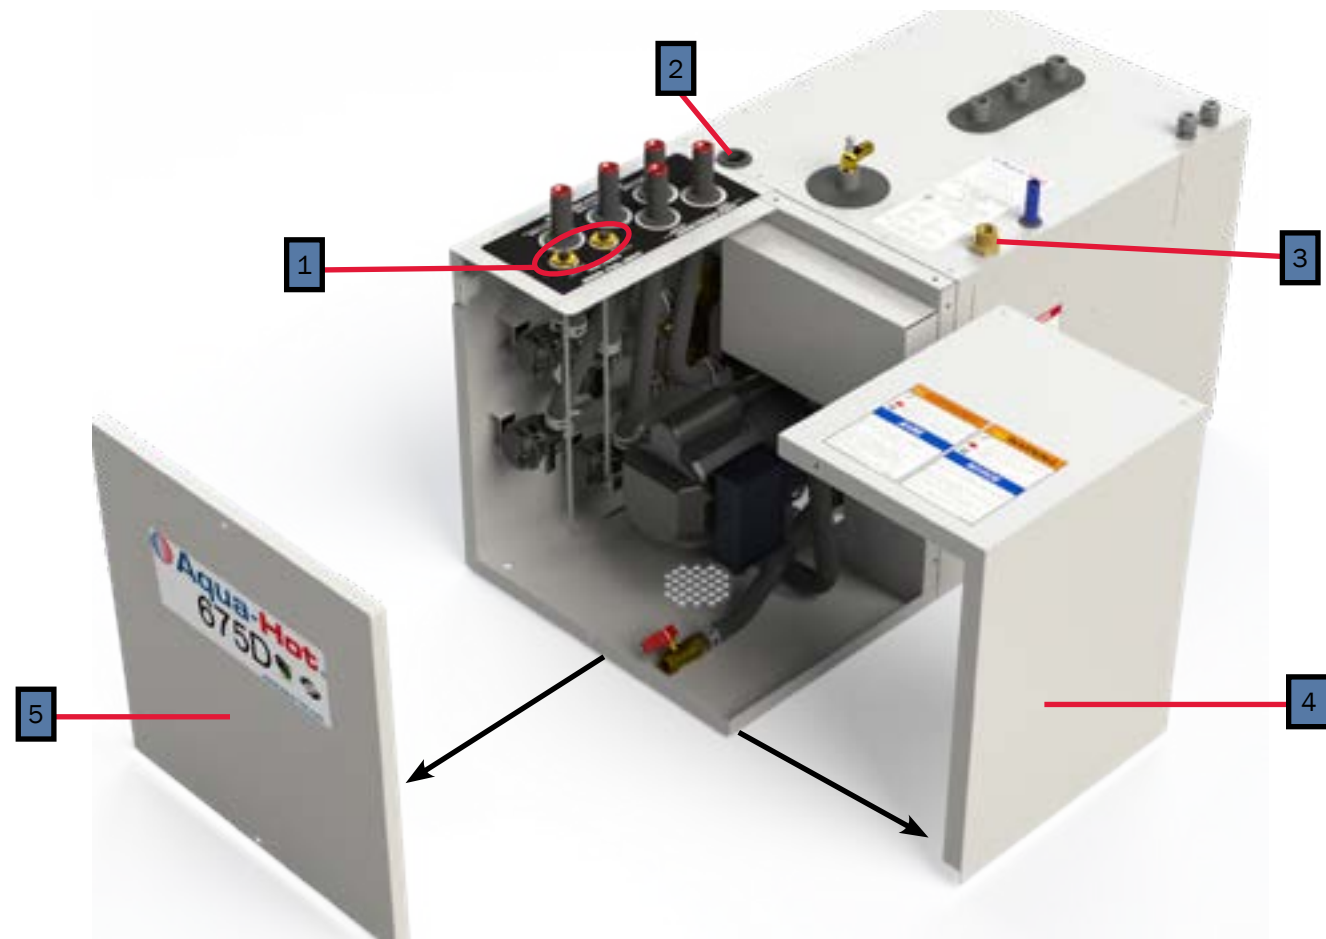

Key	Part Number	Beginning of Use	Description
1	ELE-PCB-501	-	Kit, Reporter Controller w/ Terminals
2	ELE-500-105	-	Reporter OEM Connector Kit
3	ELE-000-908	Launch	4-Position Switch Panel Assembly
4	SME-000-908	Launch	3-Position Switch Panel (44mm x 22mm Cut-outs)
5	ELX-283-283	Launch	4 Terminal 12V LED Rocker Switch (44mm x 22mm Cutout)
6	PLE-622-902	Launch	Tank, 5qt. Expansion Assembly
7	PLE-000-200	Launch	Gates Safety Stripe Expansion Tank Hose Kit
8	PLX-CTB-250	Launch	Clamp, Hose, Constant Tension, ²³ / ₃₂ in.

Key	Part Number	Date of Use	Description
1	HDX-000-623	Launch	Clamp, Romex, 1/2 in. Plastic
2	PLX-000-433	Launch	Hose, Heater, 3/4 in. x 18 in.
3	PLE-007-000	Launch	Valve, Air Assembly Comb, Coin/Key
3A	PLE-007-065	Launch	Valve, Air Comb, Coin/Key
4	SME-600-009	Launch	Tray, Mounting Assembly, 600
5	SME-200-202	Launch	Cover, VAC Access, Steel
6	SME-700-172	Launch	Cover, Access Service (9.75" x 11.25") Steel

Key	Part Number	Beginning of Use	Description
1	PLX-105-800	Launch	Fitting, Bulkhead, 1/4" x 1/4" (F) NPT Brass
2	ELE-100-464	Launch	Harness, Circulation Pump and Burner Control 12ft (not pictured)
3	PLE-105-810	Launch	Fitting, Bulkhead Mod 1/2" x 1/2" (F)
4	SME-600-006	Launch	Cover, Access Side
5	SME-600-007	Launch	Cover, Access Front

Key	Part Number	Beginning of Use	Description
1	PLX-100-900	Launch	Buehler C21 Fluid Pump
1A	PLX-100-836	Launch	Fluid Pump Mounting Bracket
2	ELE-400-900	Launch	Buehler C20 Pump Harness
3	HDX-000-623	Launch	Clamp, Romex, 1/2" Plastic
3A	PLE-100-902	Launch	Buehler Pump Assembly with Harness & Terminals
4	ELX-000-050	Launch	Switch, Interlock
5	ELX-100-455	Launch	Harness, Wiring, 12ft Assembly (not pictured)
6	SME-600-002	Launch	Cover, Access, Domestic Electric
7	PLX-BV1-200	Launch	Ball Valve 1/2"(F) NPT
8	PLX-699-330	Launch	Brass Barb Fitting 1/2" x 1/2" (M) NPT