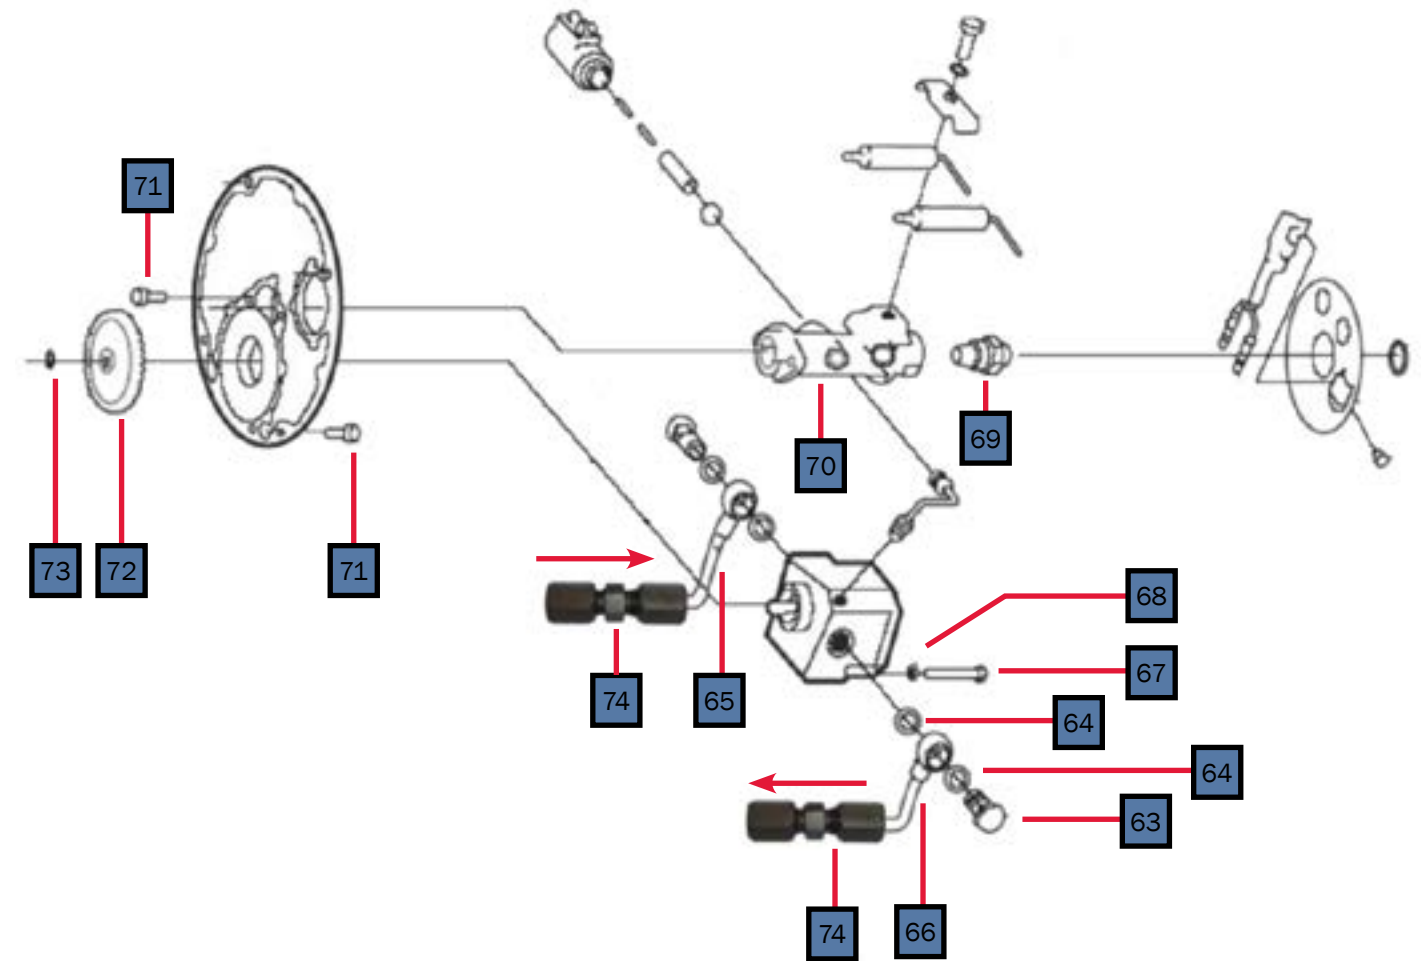

Key	Part Number	Date of Use	Description
50	WPX-322-083	Launch	Fuel Solenoid Valve, 12V DC
51	WPX-386-650	Launch	Fuel Solenoid Valve Kit
52	WPX-152-560	Launch	Electrode Lock Washer (Consumable)
53	WPX-278-971	Launch	Electrode Clamp
54	WPX-274-313	Launch	Ignition Electrode
55	WPX-638-78A	Launch	Flame Sensor
56	WPX-887-71A	Launch	Photo Disc
57	WPX-453-048	Launch	Photo Disc Retaining Clip
58	WPX-147-699	Launch	Flame Sensor Screw
59	WPX-503-03A	Launch	Fuel Pump Kit
60	WPX-665-49B	Launch	High-Pressure Fuel Tube

Key	Part Number	Date of Use	Description
63	WPX-150-754	Launch	Banjo Bolt
64	WPX-151-157	Launch	Copper Ring Gasket
65	WPX-111-372	Launch	DBW 2010 Fuel Supply Banjo Pipe (w/ straight tube)
66	WPX-345-288	Launch	DBW 2010 Fuel Return Banjo Pipe (w/ straight tube)
67	WPX-277-282	Launch	Fuel Pump Mounting Screw
68	WPX-152-544	Launch	Fuel Pump Lock Washer
69	WPX-886-41A	Launch	Fuel Nozzle 0.35GPH
70	WPX-412-198	Launch	Brass Fuel Nozzle Manifold
71	WPX-277-150	Launch	Nozzle Stand Screw Plate
72	WPX-371-289	Launch	Nylon Fuel Pump Gear
73	WPX-152-390	Launch	Gear Snap Ring
74	FLX-421-010	Launch	Hex Union Tube Fitting