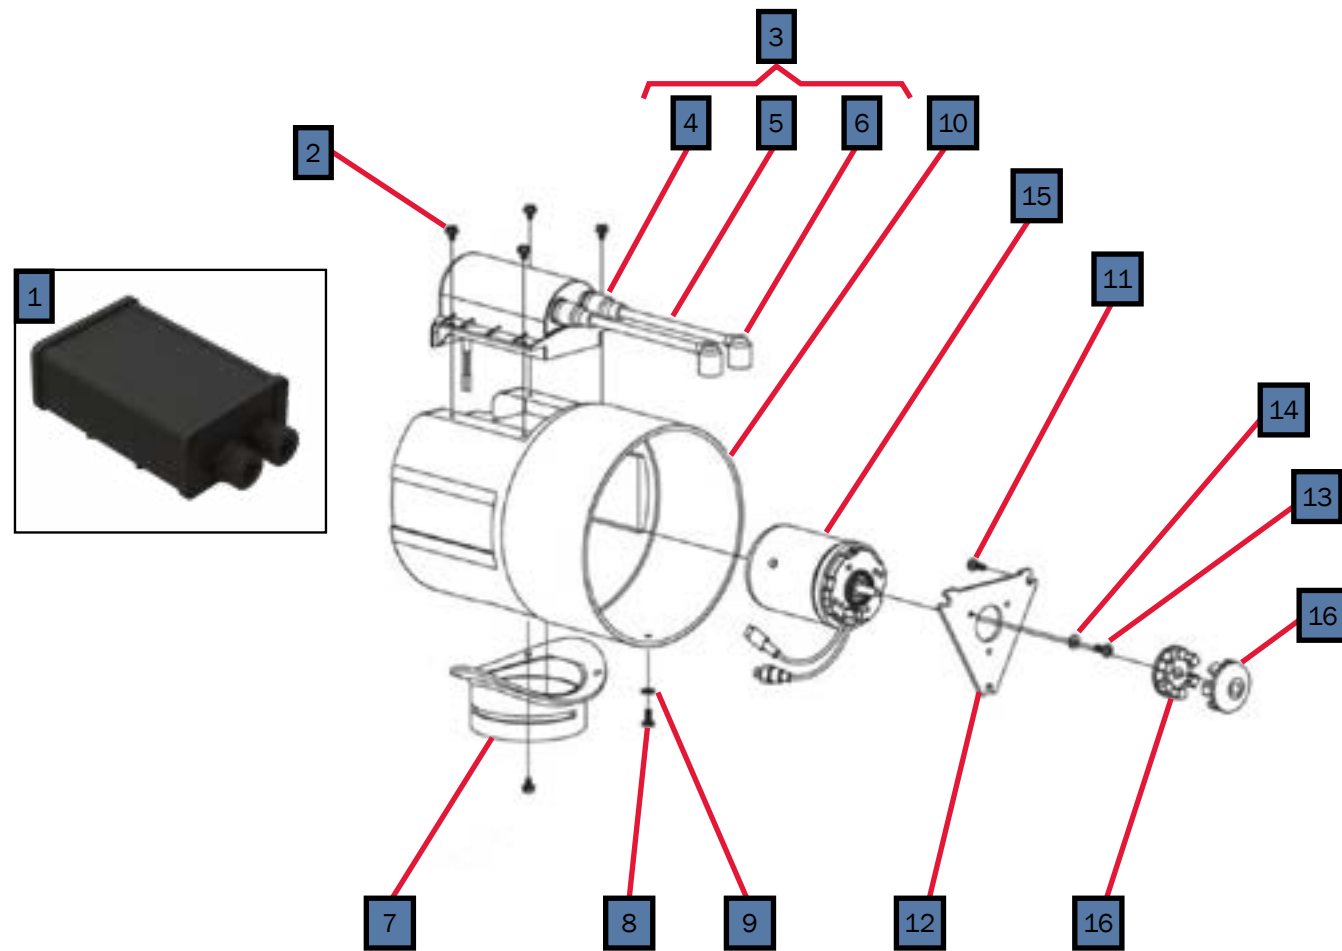

Key	Part Number	Date of Use	Description
1	WPE-300-901	Launch	Webasto Diesel Burner Controller, 12V DC
2	WPX-470-562	Launch	Coil Mounting Screw
3	WPX-101-838	Launch	12V DC Ignition Coil
4	WPX-404-918	Launch	Ignition Wire Boot
5	WPX-178-624	Launch	Ignition Wire
6	WPX-176-494	Launch	Ignition Wire Boot Elbow
7	WPX-350-427	Launch	Combustion Air Intake Shutter
8	WPX-432-377	Launch	Protection Housing Screw
9	WPX-152-269	Launch	Protection Housing Star Washer
10	WPX-436-216	Launch	Motor Protection Cap
11	WPX-147-834	Launch	Blower Housing Flange Screw
12	WPX-425-05A	Launch	Motor Mounting Plate
13	WPX-432-377	Launch	Motor Plate Screw
14	WPX-152-269	Launch	Motor Plate Washer Star
15	WPX-425-060	Launch	Combustion Air/Fuel Pump Motor, 12V DC
16	WPX-350-516	Launch	6mm Clutch Half