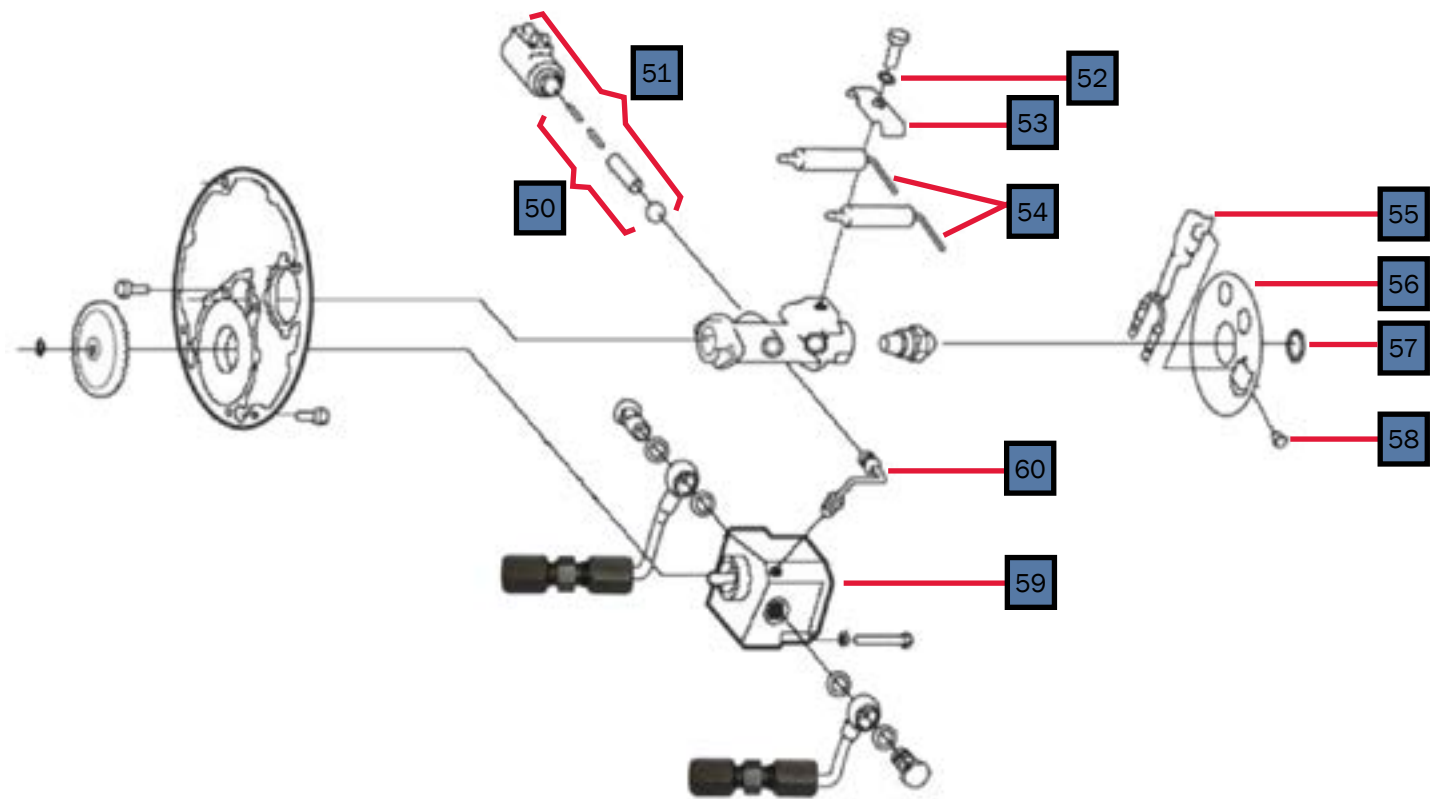

Key	Part Number	Date of Use	Description
50	WPX-322-083	Launch	Fuel Solenoid Valve, 12V DC
51	WPX-386-650	Launch	Fuel Solenoid Valve Kit
52	WPX-152-560	Launch	Electrode Lock Washer (Consumable)
53	WPX-278-971	Launch	Electrode Clamp
54	WPX-274-313	Launch	Ignition Electrode
55	WPX-638-78A	Launch	Flame Sensor
56	WPX-887-71A	Launch	Photo Disc
57	WPX-453-048	Launch	Photo Disc Retaining Clip
58	WPX-147-699	Launch	Flame Sensor Screw
59	WPX-503-03A	Launch	Fuel Pump Kit
60	WPX-665-49B	Launch	High-Pressure Fuel Tube

Key	Part Number	Date of Use	Description
63	WPX-150-754	Launch	Banjo Bolt
64	WPX-151-157	Launch	Copper Ring Gasket
65	WPX-111-372	Launch	DBW 2010 Fuel Supply Banjo Pipe (w/ straight tube)
66	WPX-345-288	Launch	DBW 2010 Fuel Return Banjo Pipe (w/ straight tube)
67	WPX-277-282	Launch	Fuel Pump Mounting Screw
68	WPX-152-544	Launch	Fuel Pump Lock Washer
69	WPX-886-41A	Launch	Fuel Nozzle 0.35GPH
70	WPX-412-198	Launch	Brass Fuel Nozzle Manifold
71	WPX-277-150	Launch	Nozzle Stand Screw Plate
72	WPX-371-289	Launch	Nylon Fuel Pump Gear
73	WPX-152-390	Launch	Gear Snap Ring
74	FLX-421-010	Launch	Hex Union Tube Fitting