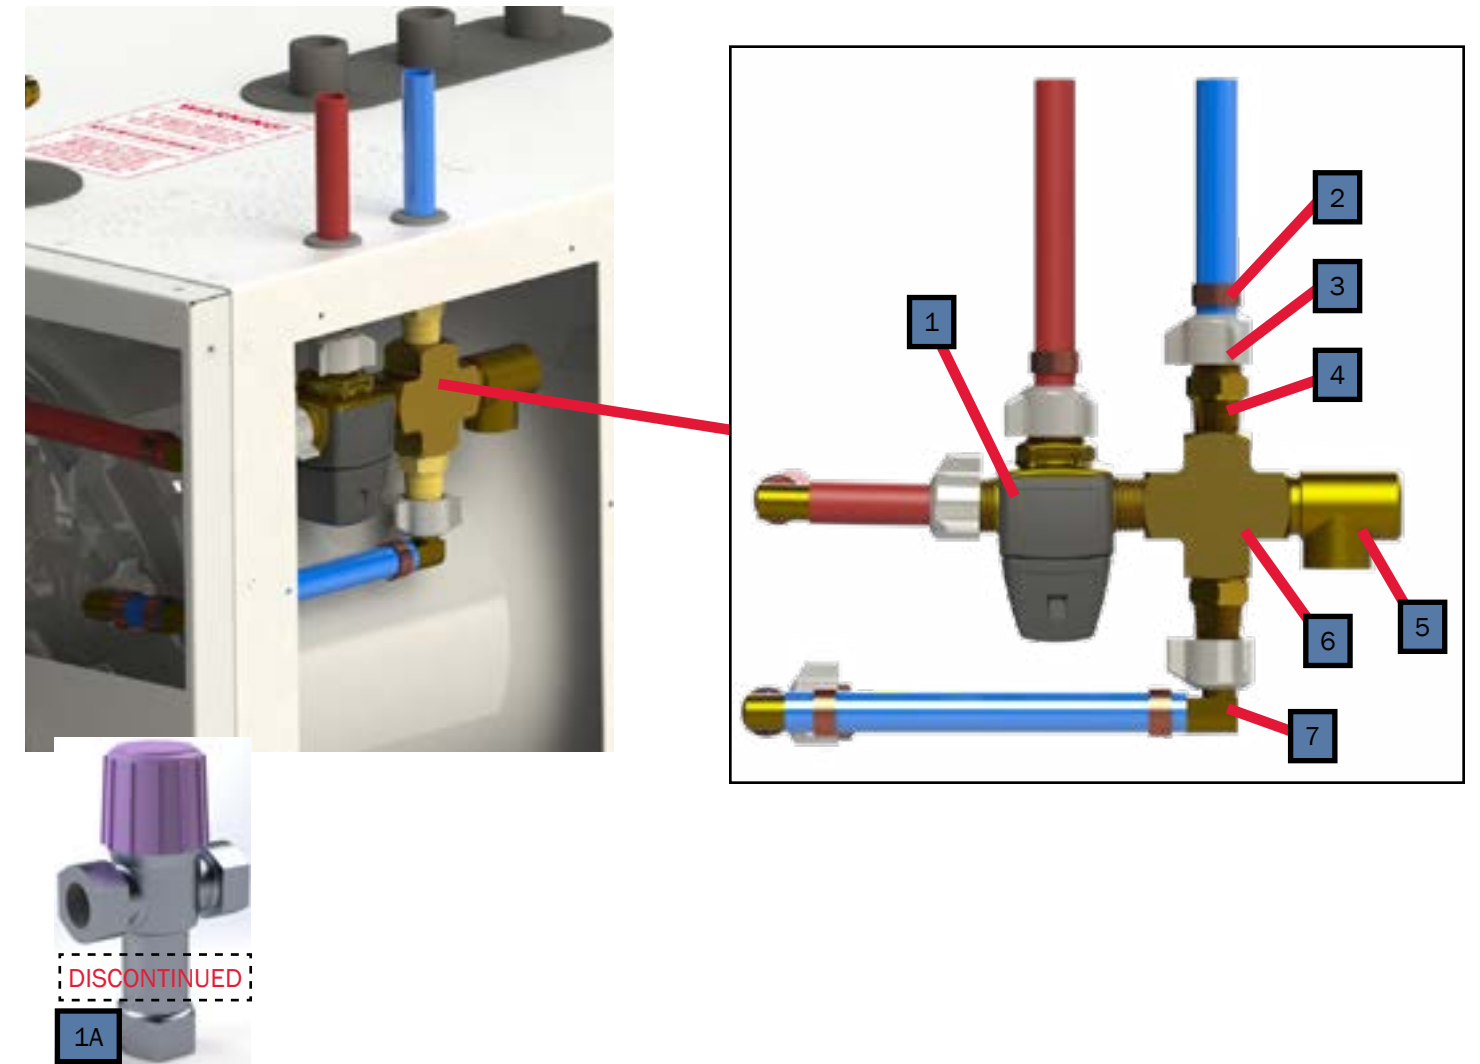

Key	Part Number	Date of Use	Description
1	ELX-G12-07L	Launch	Element, Electric Heating, 120VAC 2000W
2	ELX-630-001	Launch	Relay, 30A 277 VAC 12VDC Coil
3	ELE-000-905	Launch	Block, Terminal, 3-Position 22-8 AWG
4	HDX-000-623	Launch	Clamp, Romex 1/2" Plastic

Key	Part Number	Beginning of Use	Description
1	PLX-362-100	Launch	Danfoss Tempering Valve
1A	PLX-09P-000	-	Honeywell Tempering Valve (Discontinued)
2	PLX-000-745	Launch	Ring, Crimp, 1/2"
3	PLX-000-730	Launch	Fitting, Straight, Swivel 1/2" Barb x 1/2" FPT
4	PLX-122-000	Launch	Fitting, Brass, Close Nipple 1/2" (M) NPT w/ Hex
5	PLX-111-125	Launch	Pressure Relief Valve, 125 PSI
6	PLX-000-725	Launch	Fitting, Cross 1/2" Brass
7	PLX-000-755	Launch	Fitting, Elbow, Swivel 1/2" Barb x 1/2" NPT, Brass