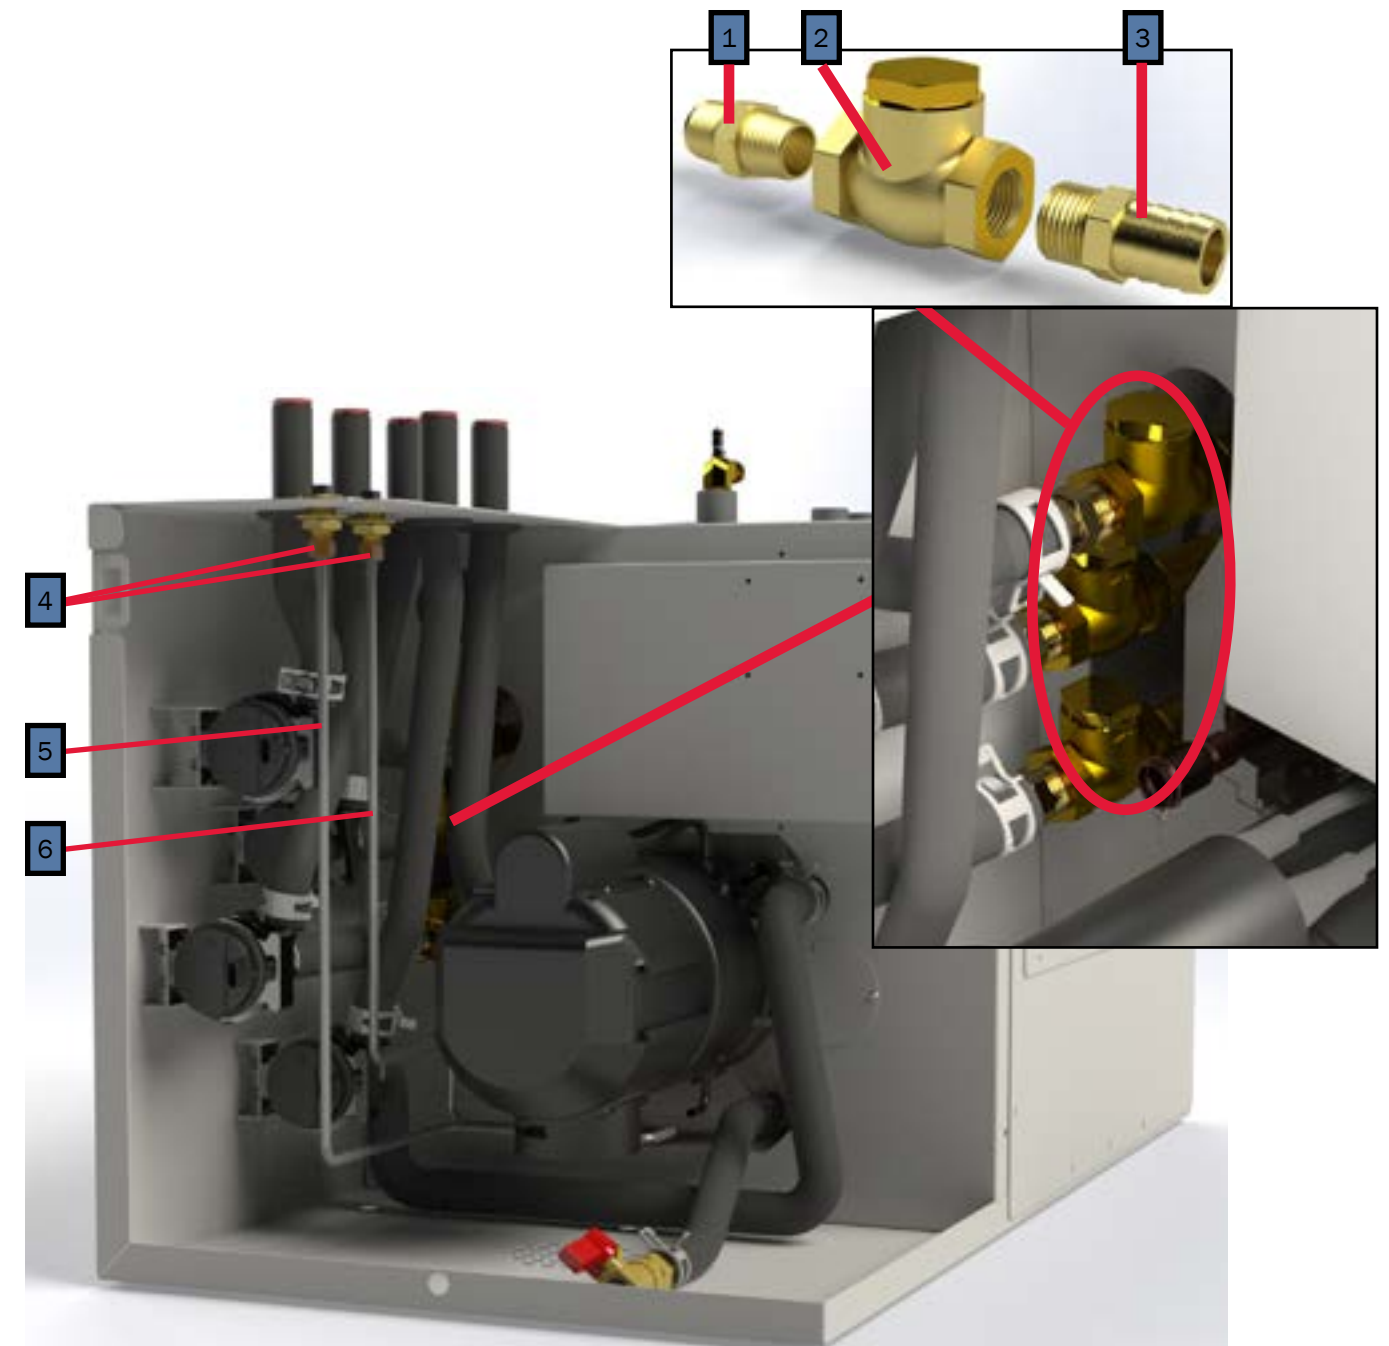

Key	Part Number	Date of Use	Description
1	PLX-122-000	Launch	Brass Close Nipple Fitting, 1/2" (M) NPT w/Hex
2	PLX-2A1-300	Launch	Brass Check Valve, 1/2" (F) NPT
3	PLX-A65-200	Launch	Brass Barb Fitting, 3/4" x 1/2" (M) NPT
4	FLX-421-000	Launch	Fitting, Inverted Flared Connector 1/4 Tube x 1/4 (M) NPT
5	FLE-421-858	Launch	Tube, Return Fuel Line Assembly 1/4" Steel
6	FLE-421-859	Launch	Tube, Supply Fuel Line Assembly 1/4" Steel