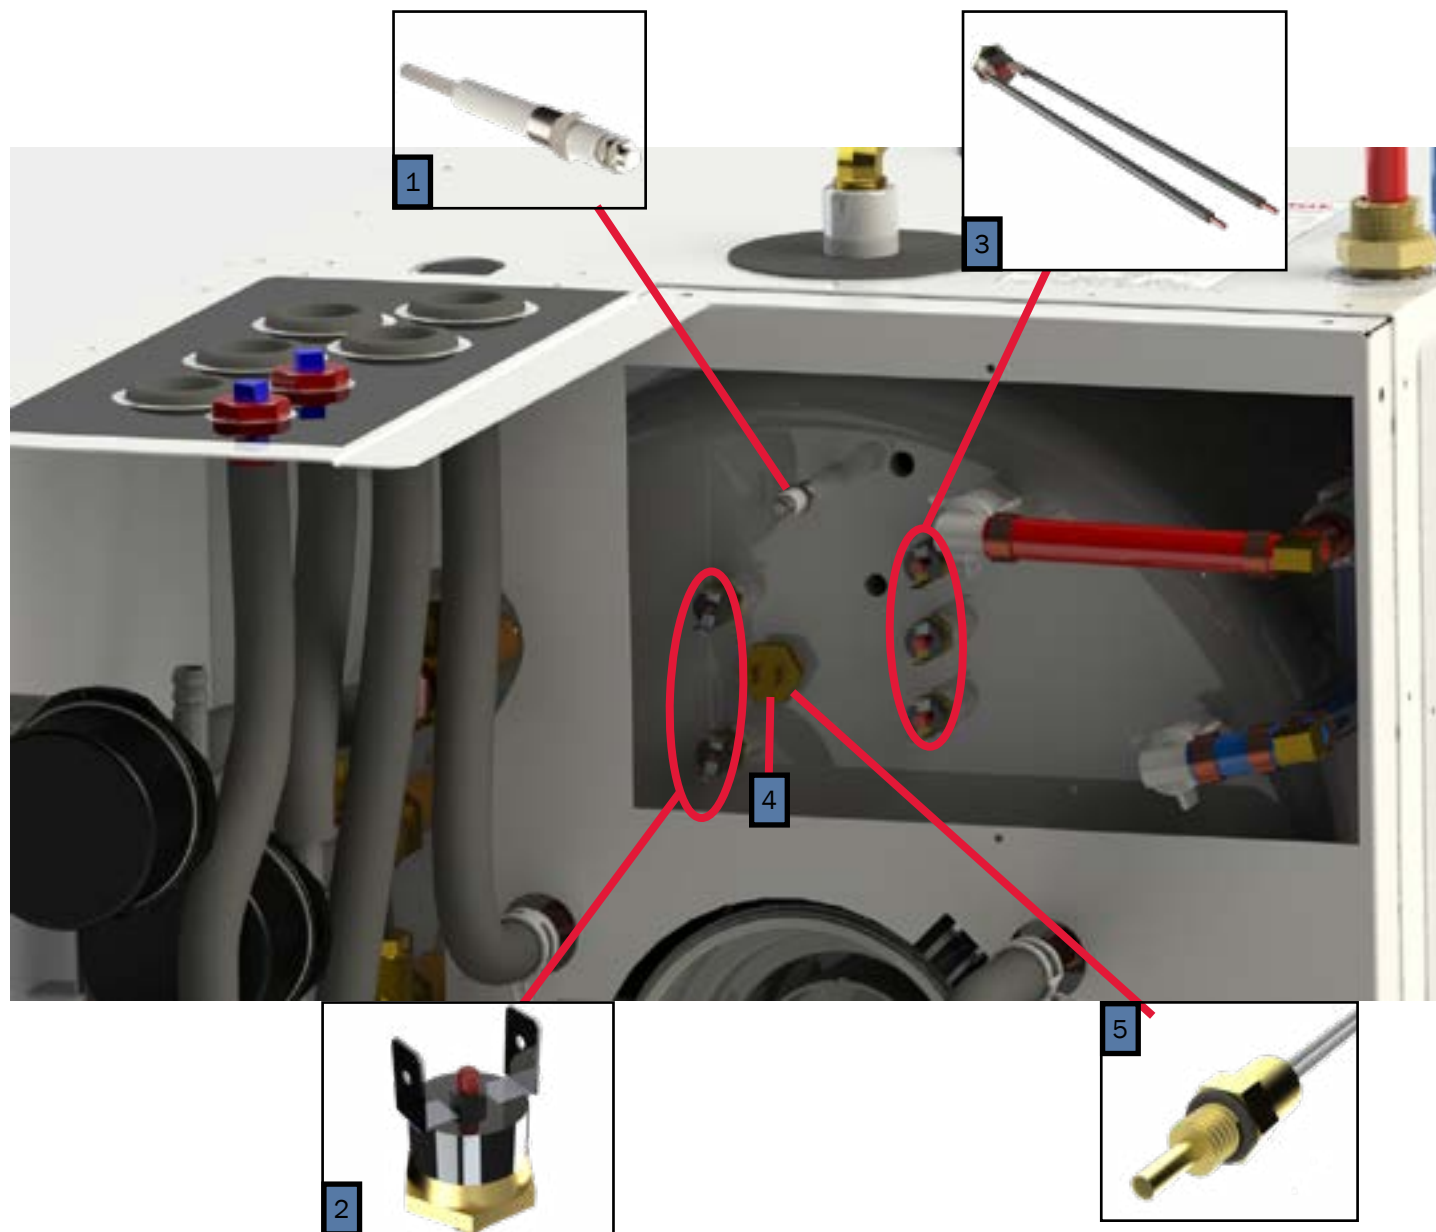

Key	Part Number	Date of Use	Description
1	ELE-800-006	Launch	Fluid Level Sensor
2	ELE-HLT-425	Launch	Thermostat, High-Limit 215° F w/ Spade Connections
3	ELE-HLT-426	Launch	Thermostat, High-Limit 215° F w/ Leads
4	ELE-015-011	Launch to A600D-195034	Thermostat, Control 1/2" (M) NPT (Discontinued)
5	ELE-014-711	A600D-195034	Thermistor, Tank Temperature Sensor