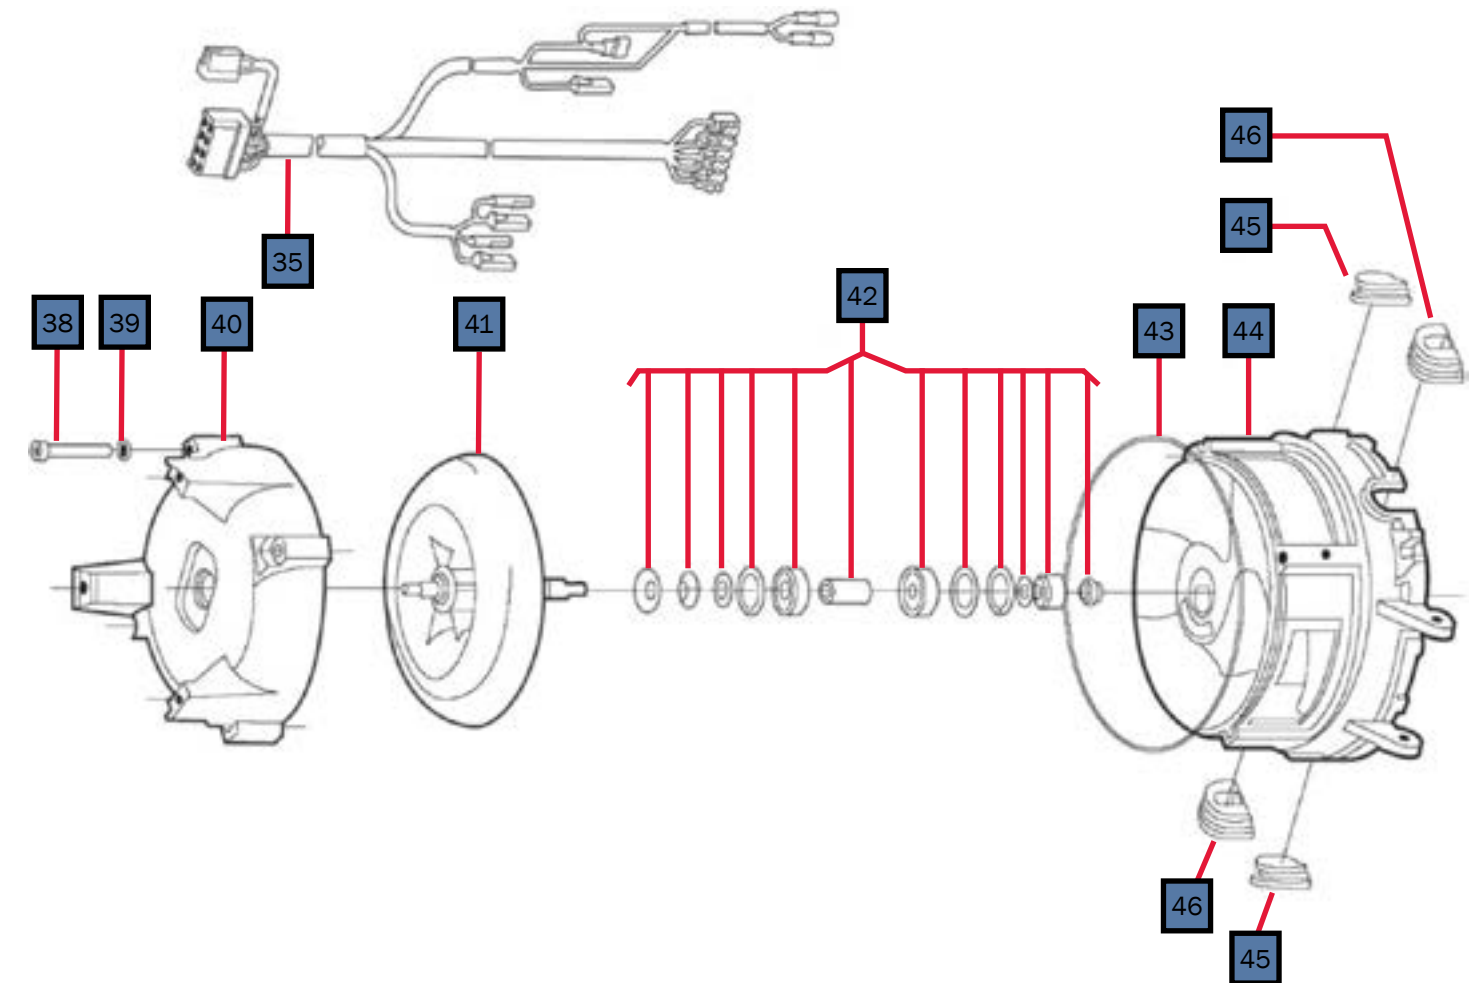

Key	Part Number	Date of Use	Description
35	WPX-434-795	Launch	C-Plug Harness
38	WPX-148-210	Launch	Blower Casting Screw
39	WPX-152-552	Launch	Blower Casting Lock Washer
40	WPX-301-841	Launch	Blower Housing
41	WPX-373-001	Launch	Blower Wheel w/Shaft
42	WPX-378-313	Launch	Bearing Kit
43	WPX-412-244	Launch	O-Ring Blower Casting
44	WPX-225-67A	Launch	Blower Casting
45	WPX-298-964	Launch	Blower Casting Left Grommet
46	WPX-299-995	Launch	Blower Casting Right Grommet