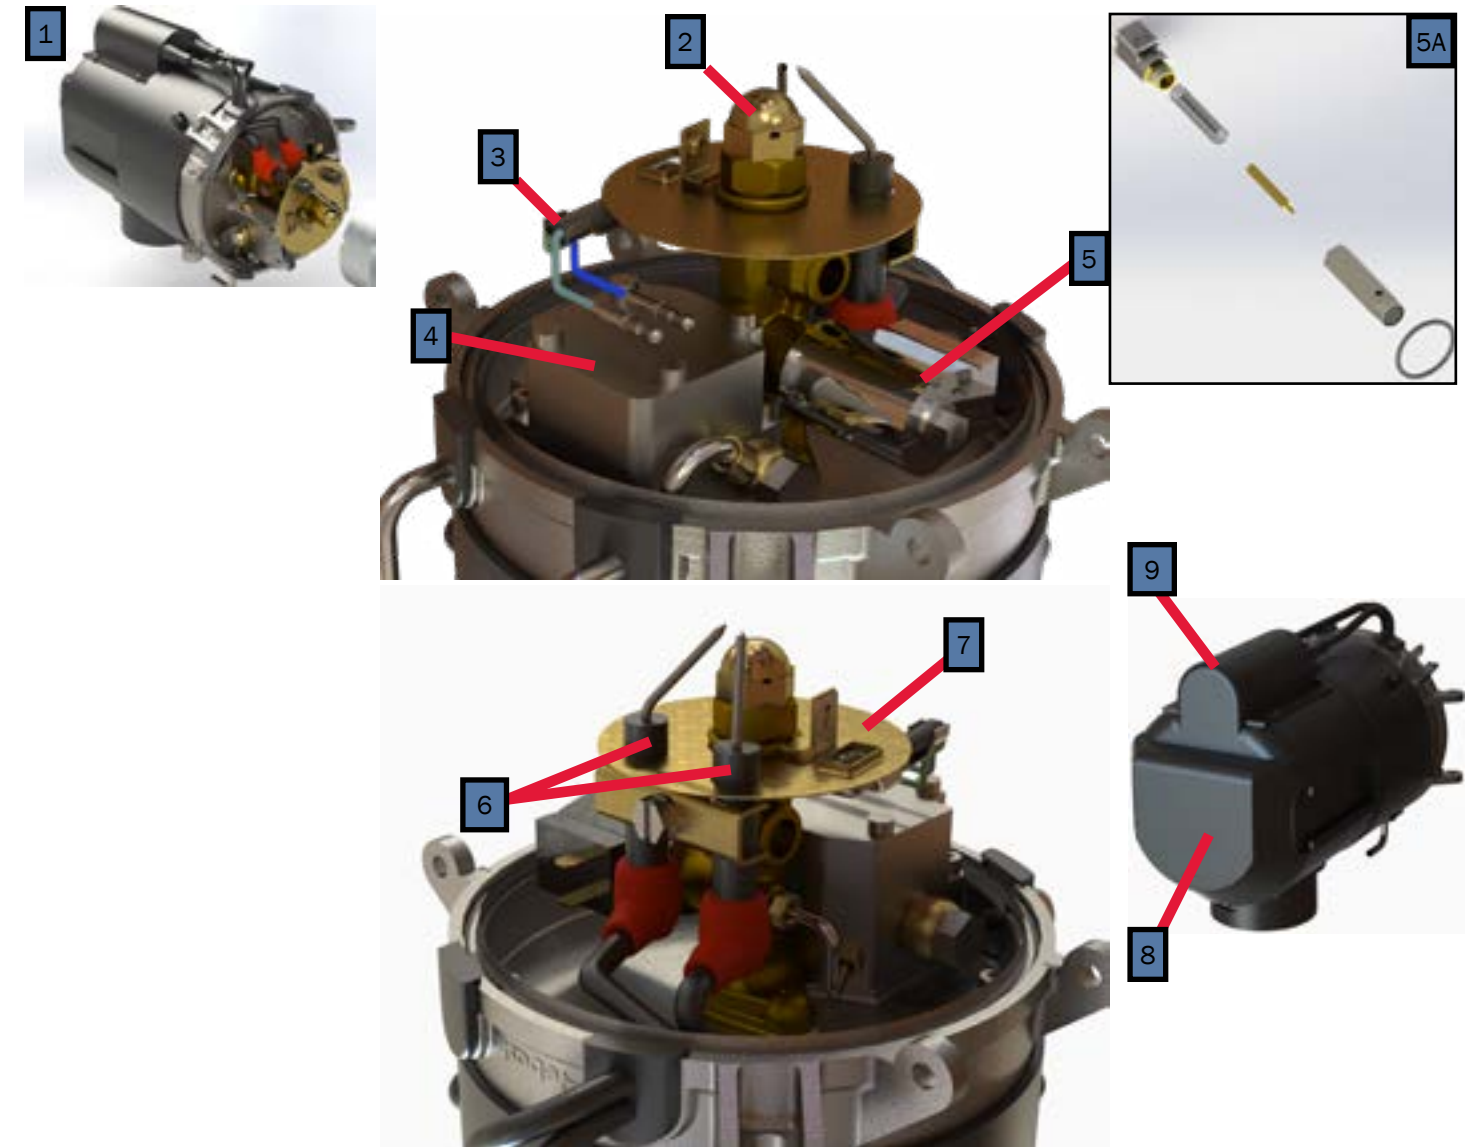

Key	Part Number	Date of Use	Description
1	WPX-909-180	Launch	12V DC Webasto Burner
2	WPX-886-41A	Launch	Diesel Fuel Nozzle
3	WPX-638-78A	Launch	Webasto Flame Sensor Photo Eye
4	WPX-503-03A	Launch	Webasto Fuel 10 Bar Pump Kit
5	WPX-322-083	Launch	Webasto 12V DC Fuel Solenoid Valve
5A	WPX-386-650	Launch	Webasto Fuel Solenoid Rebuild Kit
6	WPX-274-313	Launch	Webasto Ignition Electrode
7	WPX-887-71A	Launch	Webasto Photo Disc
8	WPX-436-216	Launch	Motor Protection Cap
9	WPX-101-838	Launch	Webasto 12V DC Ignition Coil