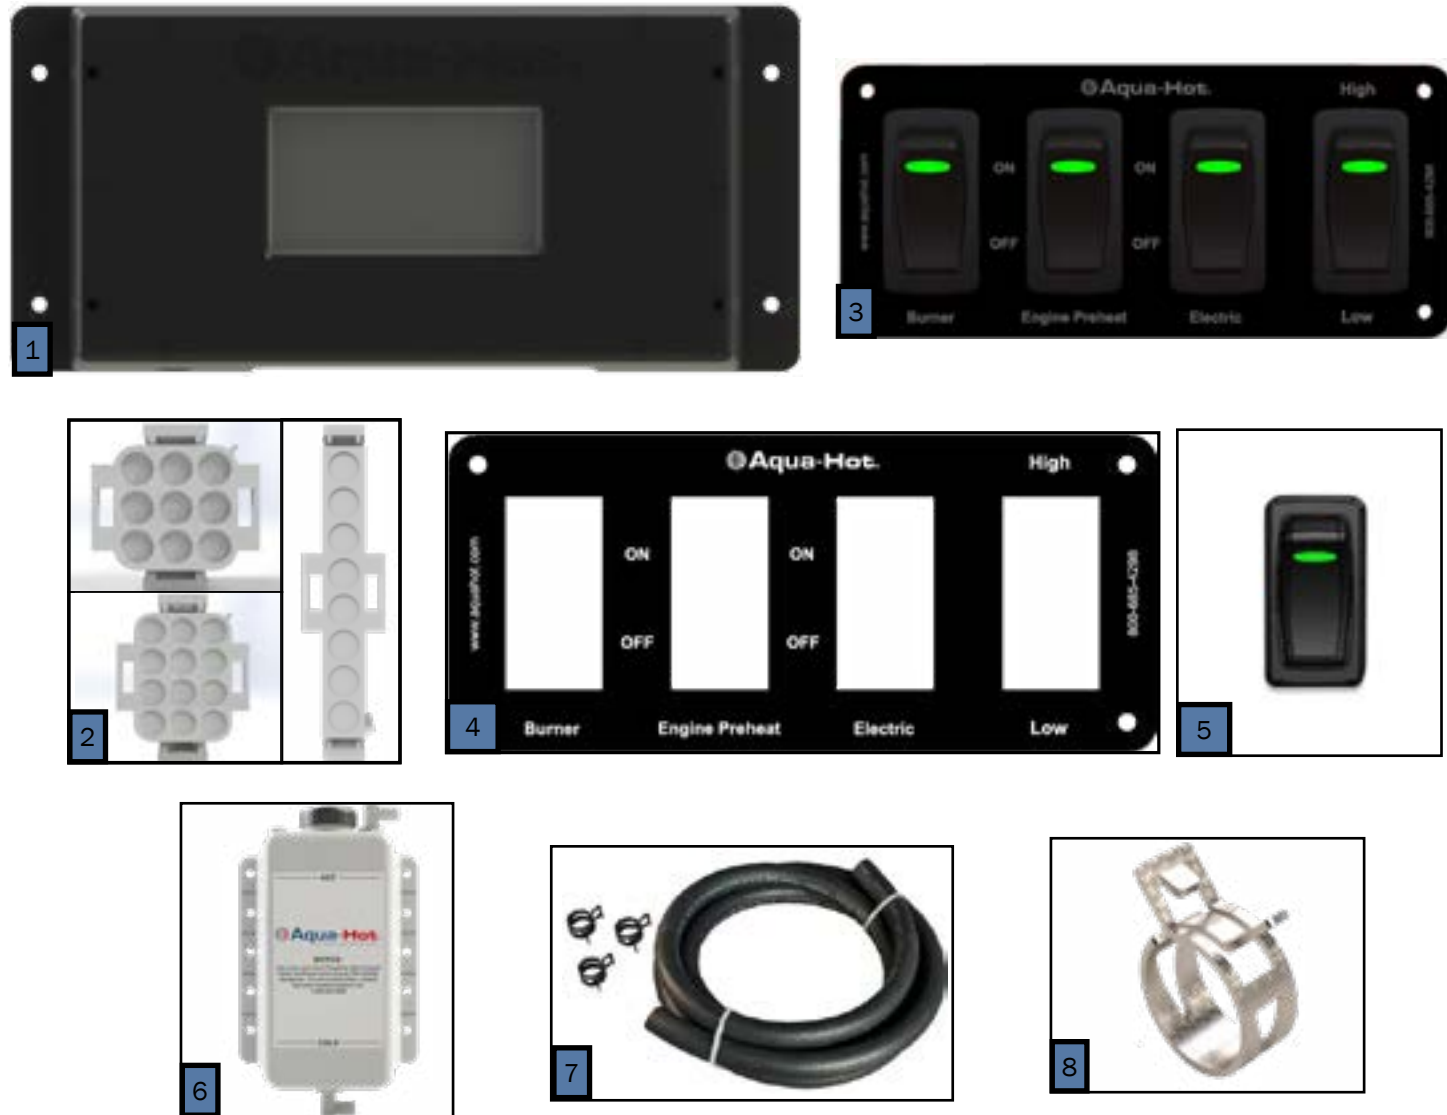

Key	Part Number	Beginning of Use	Description
1	ELE-PCB-501	-	Kit, Reporter Controller w/ Terminals
2	ELE-500-105	-	Reporter OEM Connector Kit
3	ELE-000-908	Launch	4-Position Switch Panel Assembly
4	SME-000-908	Launch	3-Position Switch Panel (44mm x 22mm Cut-outs)
5	ELX-283-283	Launch	4 Terminal 12V LED Rocker Switch (44mm x 22mm Cutout)
6	PLE-622-902	Launch	Tank, 5qt. Expansion Assembly
7	PLE-000-200	Launch	Gates Safety Stripe Expansion Tank Hose Kit
8	PLX-CTB-250	Launch	Clamp, Hose, Constant Tension, 23/32 in.

Key	Part Number	Date of Use	Description
1	HDX-000-623	Launch	Clamp, Romex, 1/2 in. Plastic
2	PLX-000-433	Launch	Hose, Heater, 3/4 in. x 18 in.
3	PLE-007-000	Launch	Valve, Air Assembly Comb, Coin/Key
3A	PLE-007-065	Launch	Valve, Air Comb, Coin/Key
4	SME-600-009	Launch	Tray, Mounting Assembly, 600
5	SME-200-202	Launch	Cover, VAC Access, Steel
6	SME-700-172	Launch	Cover, Access Service (9.75" x 11.25") Steel

Key	Part Number	Beginning of Use	Description
1	PLX-105-800	Launch	Fitting, Bulkhead, 1/4" x 1/4" (F) NPT Brass
2	ELE-100-464	Launch	Harness, Circulation Pump and Burner Control 12ft (not pictured)
3	PLE-105-810	Launch	Fitting, Bulkhead Mod 1/2" x 1/2" (F)
4	SME-600-006	Launch	Cover, Access Side
5	SME-600-007	Launch	Cover, Access Front

Key	Part Number	Beginning of Use	Description
1	PLX-100-900	Launch	Buehler C21 Fluid Pump
1A	PLX-100-836	Launch	Fluid Pump Mounting Bracket
2	ELE-400-900	Launch	Buehler C20 Pump Harness
3	HDX-000-623	Launch	Clamp, Romex, 1/2" Plastic
3A	PLE-100-902	Launch	Buehler Pump Assembly with Harness & Terminals
4	ELX-000-050	Launch	Switch, Interlock
5	ELX-100-455	Launch	Harness, Wiring, 12ft Assembly (not pictured)
6	SME-600-002	Launch	Cover, Access, Domestic Electric
7	PLX-BV1-200	Launch	Ball Valve 1/2"(F) NPT
8	PLX-699-330	Launch	Brass Barb Fitting 1/2" x 1/2" (M) NPT