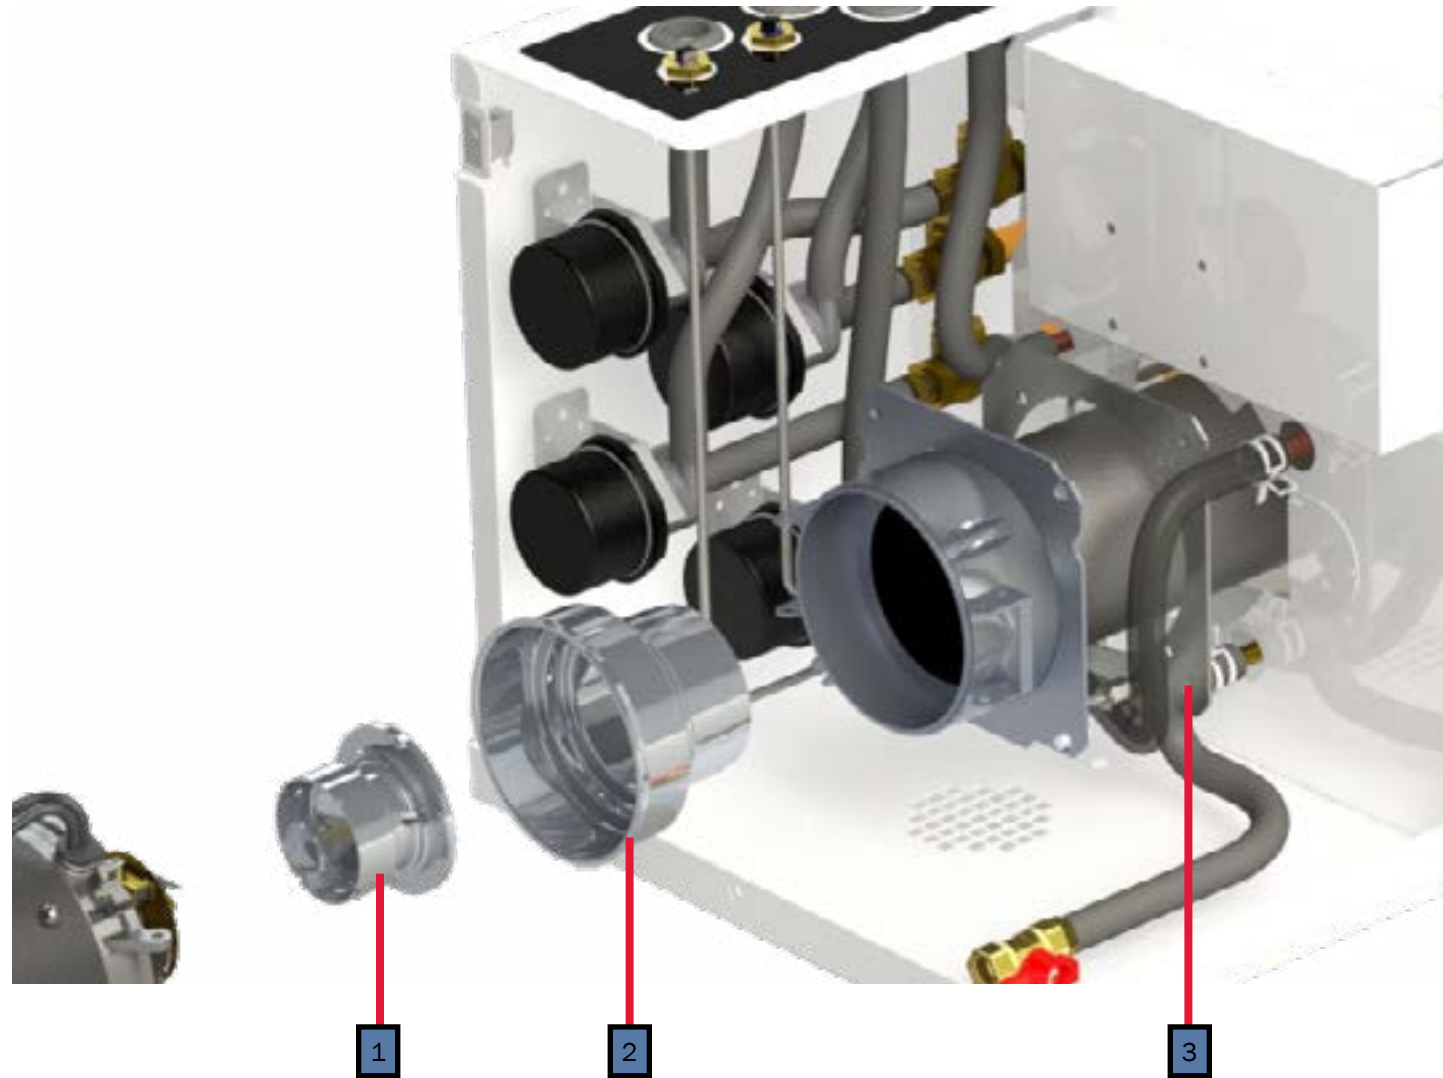

Key	Part Number	Beginning of Use	Description
1	WPX-302-652	Launch	DBW 2010 Air Swirler
2	WPX-302-828	Launch	DBW 2010 Swirler Housing
3	HDE-700-205	Launch	Combustion Chamber Tube Gasket