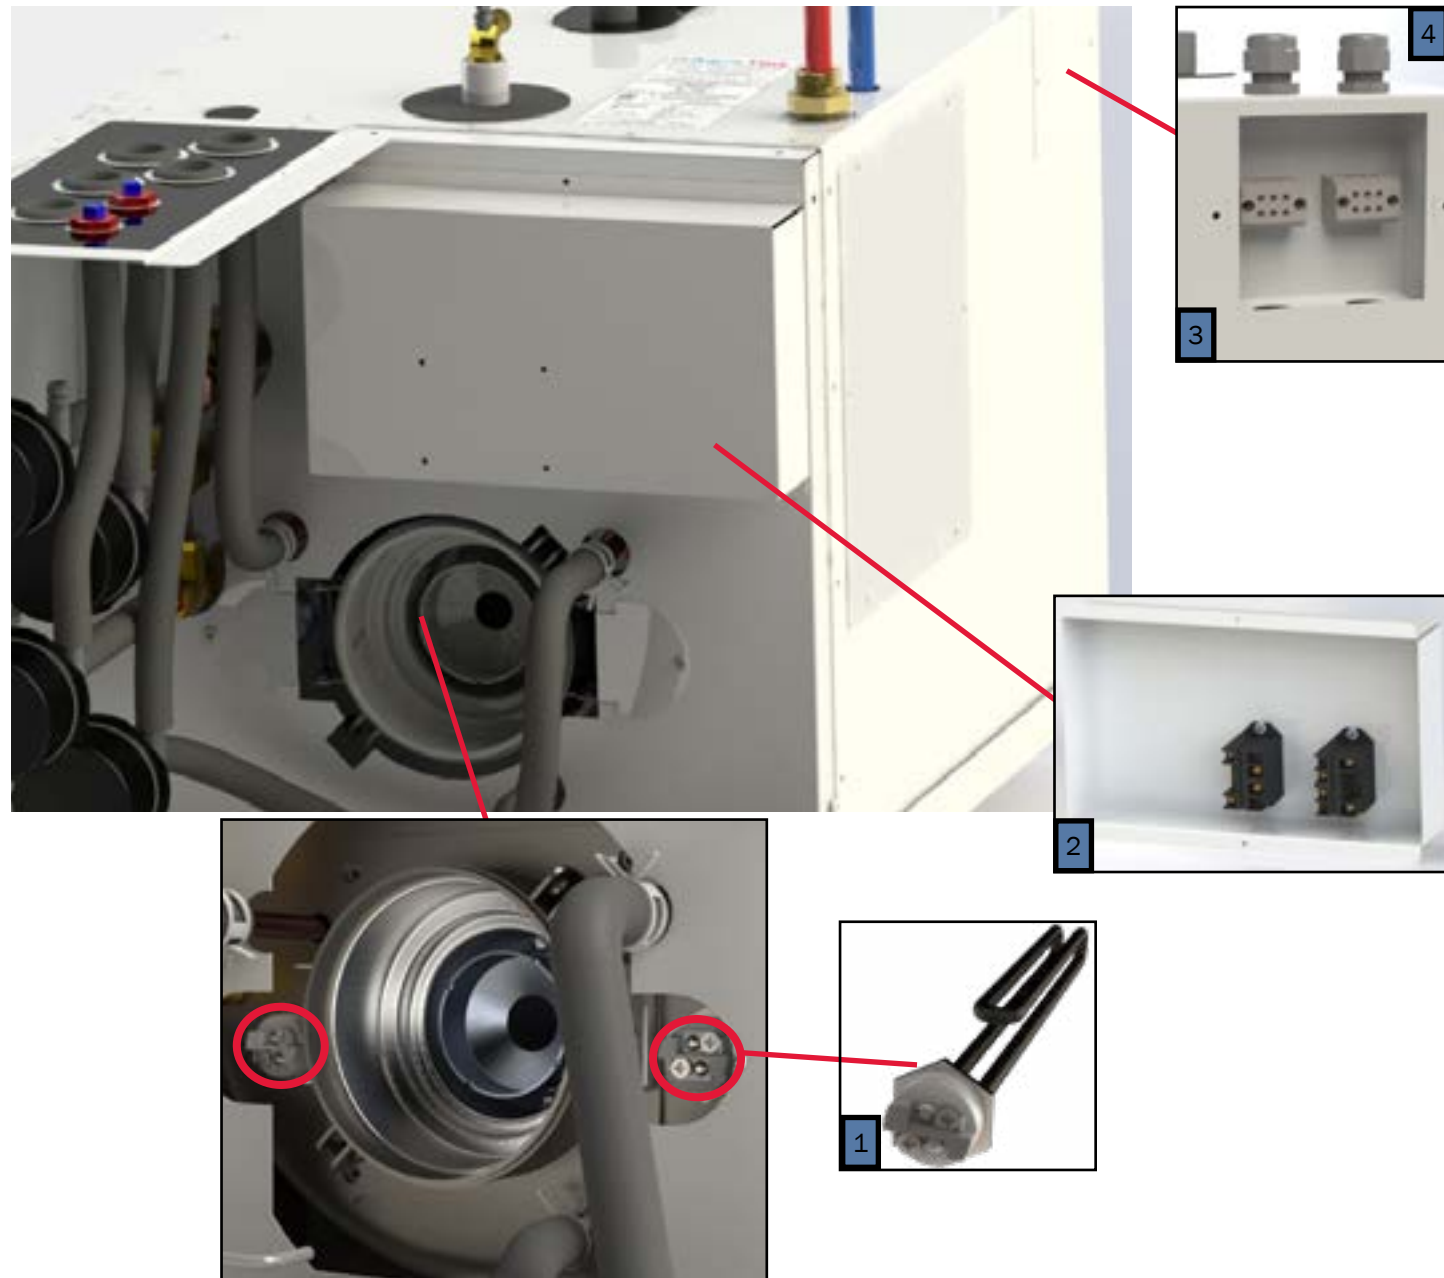

Key	Part Number	Date of Use	Description
1	ELX-G12-07L	Launch	Element, Electric Heating, 120VAC 2000W
2	ELX-630-001	Launch	Relay, 30A 277 VAC 12VDC Coil
3	ELE-000-905	Launch	Block, Terminal, 3-Position 22-8 AWG
4	HDX-000-623	Launch	Clamp, Romex 1/2" Plastic

Key	Part Number	Beginning of Use	Description
1	PLX-362-100	Launch	Danfoss Tempering Valve
1A	PLX-09P-000	-	Honeywell Tempering Valve (Discontinued)
2	PLX-000-745	Launch	Ring, Crimp, 1/2"
3	PLX-000-730	Launch	Fitting, Straight, Swivel 1/2" Barb x 1/2" FPT
4	PLX-122-000	Launch	Fitting, Brass, Close Nipple 1/2" (M) NPT w/ Hex
5	PLX-111-125	Launch	Pressure Relief Valve, 125 PSI
6	PLX-000-725	Launch	Fitting, Cross 1/2" Brass
7	PLX-000-755	Launch	Fitting, Elbow, Swivel 1/2" Barb x 1/2" NPT, Brass