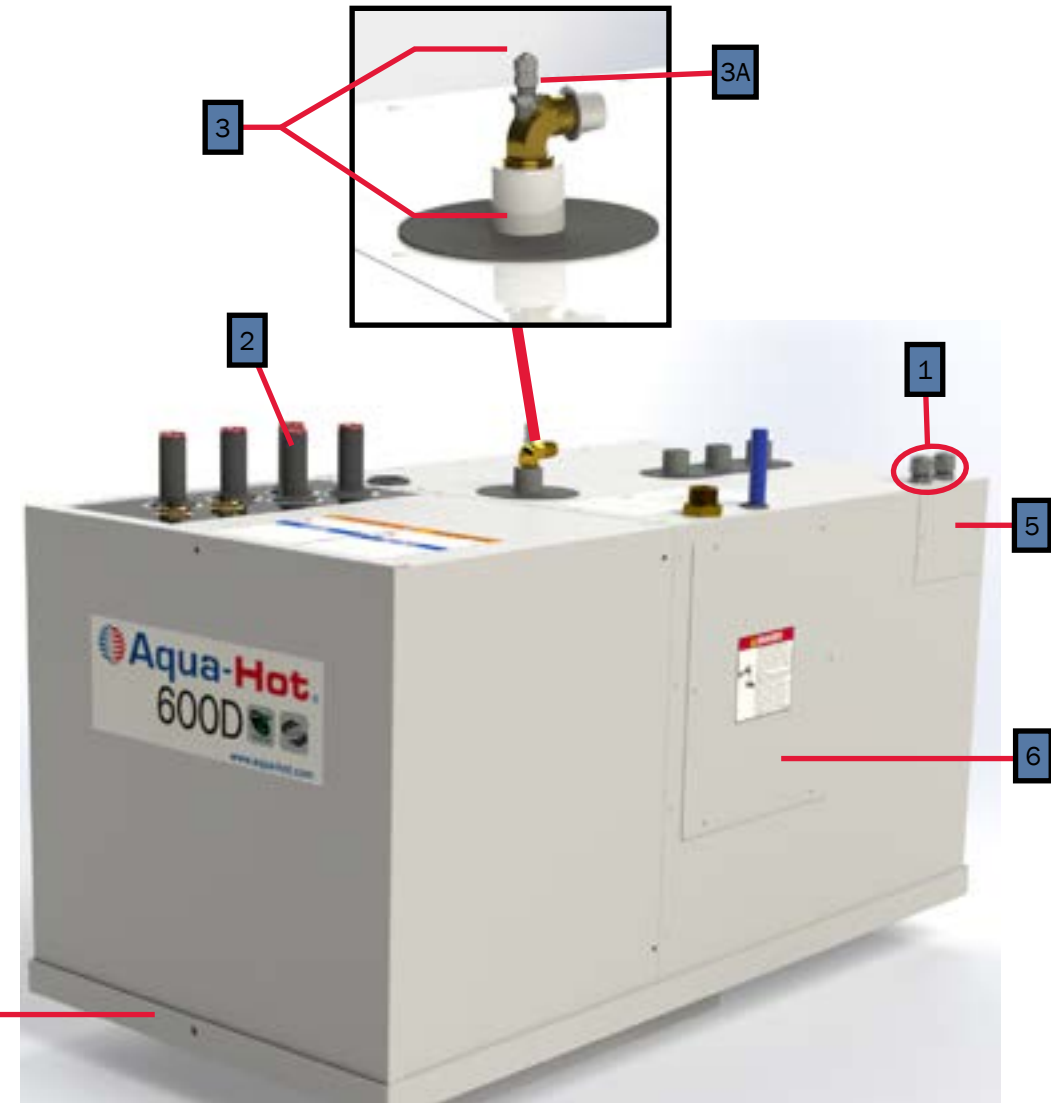

Key	Part Number	Beginning of Use	Description
1	ELE-PCB-501	-	Kit, Reporter Controller w/ Terminals
2	ELE-500-105	-	Reporter OEM Connector Kit
3	ELE-000-908	Launch	4-Position Switch Panel Assembly
4	SME-000-908	Launch	3-Position Switch Panel (44mm x 22mm Cut-outs)
5	ELX-283-283	Launch	4 Terminal 12V LED Rocker Switch (44mm x 22mm Cutout)
6	PLE-622-902	Launch	Tank, 5qt. Expansion Assembly
7	PLE-000-200	Launch	Gates Safety Stripe Expansion Tank Hose Kit
8	PLX-CTB-250	Launch	Clamp, Hose, Constant Tension, 23/32 in.

Key	Part Number	Date of Use	Description
1	HDX-000-623	Launch	Clamp, Romex, 1/2 in. Plastic
2	PLX-000-433	Launch	Hose, Heater, 3/4 in. x 18 in.
3	PLE-007-000	Launch	Valve, Air Assembly Comb, Coin/Key
3A	PLE-007-065	Launch	Valve, Air Comb, Coin/Key
4	SME-600-009	Launch	Tray, Mounting Assembly, 600
5	SME-200-202	Launch	Cover, VAC Access, Steel
6	SME-700-172	Launch	Cover, Access Service (9.75" x 11.25") Steel

Key	Part Number	Beginning of Use	Description
1	PLX-105-800	Launch	Fitting, Bulkhead, 1/4" x 1/4" (F) NPT Brass
2	ELE-100-464	Launch	Harness, Circulation Pump and Burner Control 12ft (not pictured)
3	PLE-105-810	Launch	Fitting, Bulkhead Mod 1/2" x 1/2" (F)
4	SME-600-006	Launch	Cover, Access Side
5	SME-600-007	Launch	Cover, Access Front