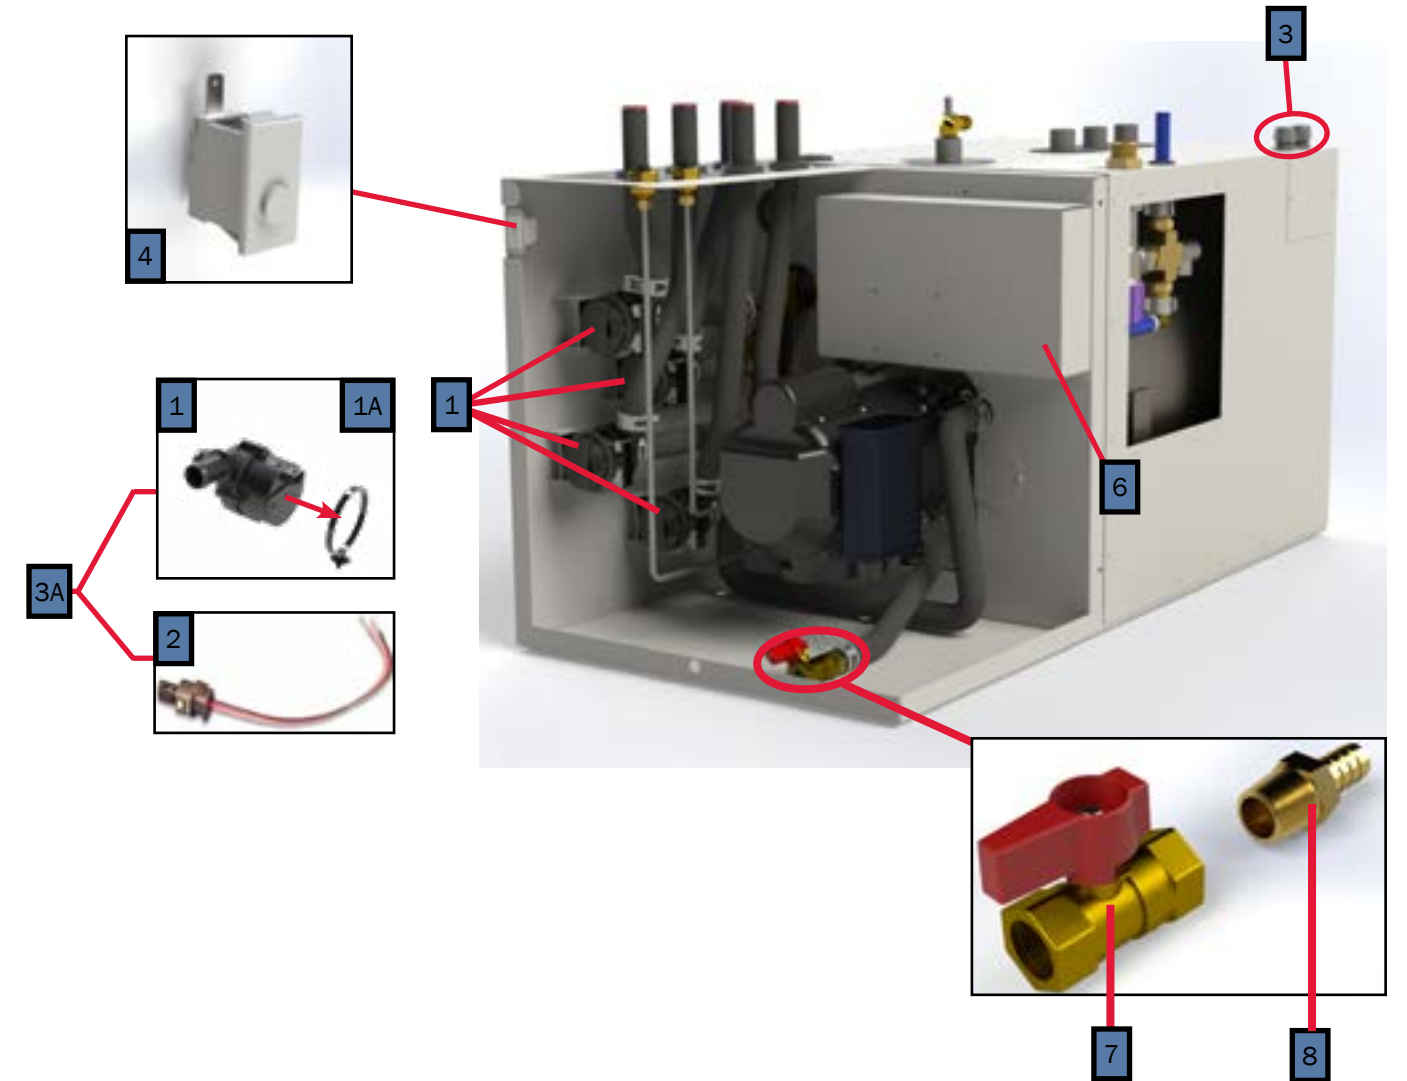

Key	Part Number	Beginning of Use	Description
1	ELE-PCB-501	-	Kit, Reporter Controller w/ Terminals
2	ELE-500-105	-	Reporter OEM Connector Kit
3	ELE-000-908	Launch	4-Position Switch Panel Assembly
4	SME-000-908	Launch	3-Position Switch Panel (44mm x 22mm Cut-outs)
5	ELX-283-283	Launch	4 Terminal 12V LED Rocker Switch (44mm x 22mm Cutout)
6	PLE-622-902	Launch	Tank, 5qt. Expansion Assembly
7	PLE-000-200	Launch	Gates Safety Stripe Expansion Tank Hose Kit
8	PLX-CTB-250	Launch	Clamp, Hose, Constant Tension, 23/32 in.

Key	Part Number	Date of Use	Description
1	HDX-000-623	Launch	Clamp, Romex, 1/2 in. Plastic
2	PLX-000-433	Launch	Hose, Heater, 3/4 in. x 18 in.
3	PLE-007-000	Launch	Valve, Air Assembly Comb, Coin/Key
3A	PLE-007-065	Launch	Valve, Air Comb, Coin/Key
4	SME-600-009	Launch	Tray, Mounting Assembly, 600
5	SME-200-202	Launch	Cover, VAC Access, Steel
6	SME-700-172	Launch	Cover, Access Service (9.75" x 11.25") Steel

Key	Part Number	Beginning of Use	Description
1	PLX-105-800	Launch	Fitting, Bulkhead, 1/4" x 1/4" (F) NPT Brass
2	ELE-100-464	Launch	Harness, Circulation Pump and Burner Control 12ft (not pictured)
3	PLE-105-810	Launch	Fitting, Bulkhead Mod 1/2" x 1/2" (F)
4	SME-600-006	Launch	Cover, Access Side
5	SME-600-007	Launch	Cover, Access Front

Key	Part Number	Beginning of Use	Description
1	PLX-100-900	Launch	Buehler C21 Fluid Pump
1A	PLX-100-836	Launch	Fluid Pump Mounting Bracket
2	ELE-400-900	Launch	Buehler C20 Pump Harness
3	HDX-000-623	Launch	Clamp, Romex, 1/2" Plastic
3A	PLE-100-902	Launch	Buehler Pump Assembly with Harness & Terminals
4	ELX-000-050	Launch	Switch, Interlock
5	ELX-100-455	Launch	Harness, Wiring, 12ft Assembly (not pictured)
6	SME-600-002	Launch	Cover, Access, Domestic Electric
7	PLX-BV1-200	Launch	Ball Valve 1/2"(F) NPT
8	PLX-699-330	Launch	Brass Barb Fitting 1/2" x 1/2" (M) NPT