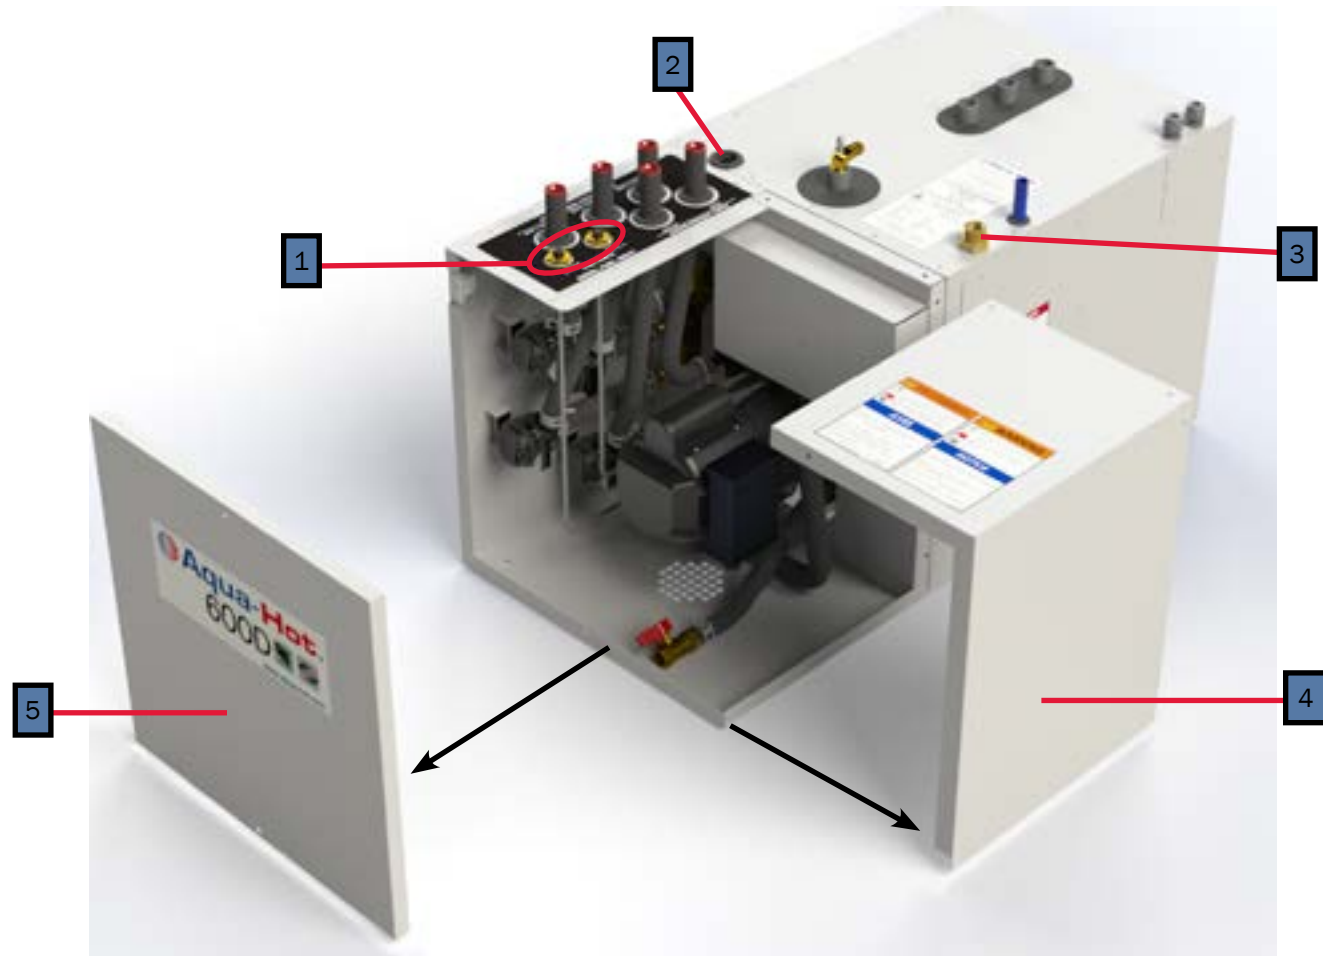

Key	Part Number	Beginning of Use	Description
1	ELE-PCB-501	-	Kit, Reporter Controller w/ Terminals
2	ELE-500-105	-	Reporter OEM Connector Kit
3	ELE-000-908	Launch	4-Position Switch Panel Assembly
4	SME-000-908	Launch	3-Position Switch Panel (44mm x 22mm Cut-outs)
5	ELX-283-283	Launch	4 Terminal 12V LED Rocker Switch (44mm x 22mm Cutout)
6	PLE-622-902	Launch	Tank, 5qt. Expansion Assembly
7	PLE-000-200	Launch	Gates Safety Stripe Expansion Tank Hose Kit
8	PLX-CTB-250	Launch	Clamp, Hose, Constant Tension, 23/32 in.

Key	Part Number	Date of Use	Description
1	HDX-000-623	Launch	Clamp, Romex, 1/2 in. Plastic
2	PLX-000-433	Launch	Hose, Heater, 3/4 in. x 18 in.
3	PLE-007-000	Launch	Valve, Air Assembly Comb, Coin/Key
3A	PLE-007-065	Launch	Valve, Air Comb, Coin/Key
4	SME-600-009	Launch	Tray, Mounting Assembly, 600
5	SME-200-202	Launch	Cover, VAC Access, Steel
6	SME-700-172	Launch	Cover, Access Service (9.75" x 11.25") Steel

Key	Part Number	Beginning of Use	Description
1	PLX-105-800	Launch	Fitting, Bulkhead, 1/4" x 1/4" (F) NPT Brass
2	ELE-100-464	Launch	Harness, Circulation Pump and Burner Control 12ft (not pictured)
3	PLE-105-810	Launch	Fitting, Bulkhead Mod 1/2" x 1/2" (F)
4	SME-600-006	Launch	Cover, Access Side
5	SME-600-007	Launch	Cover, Access Front