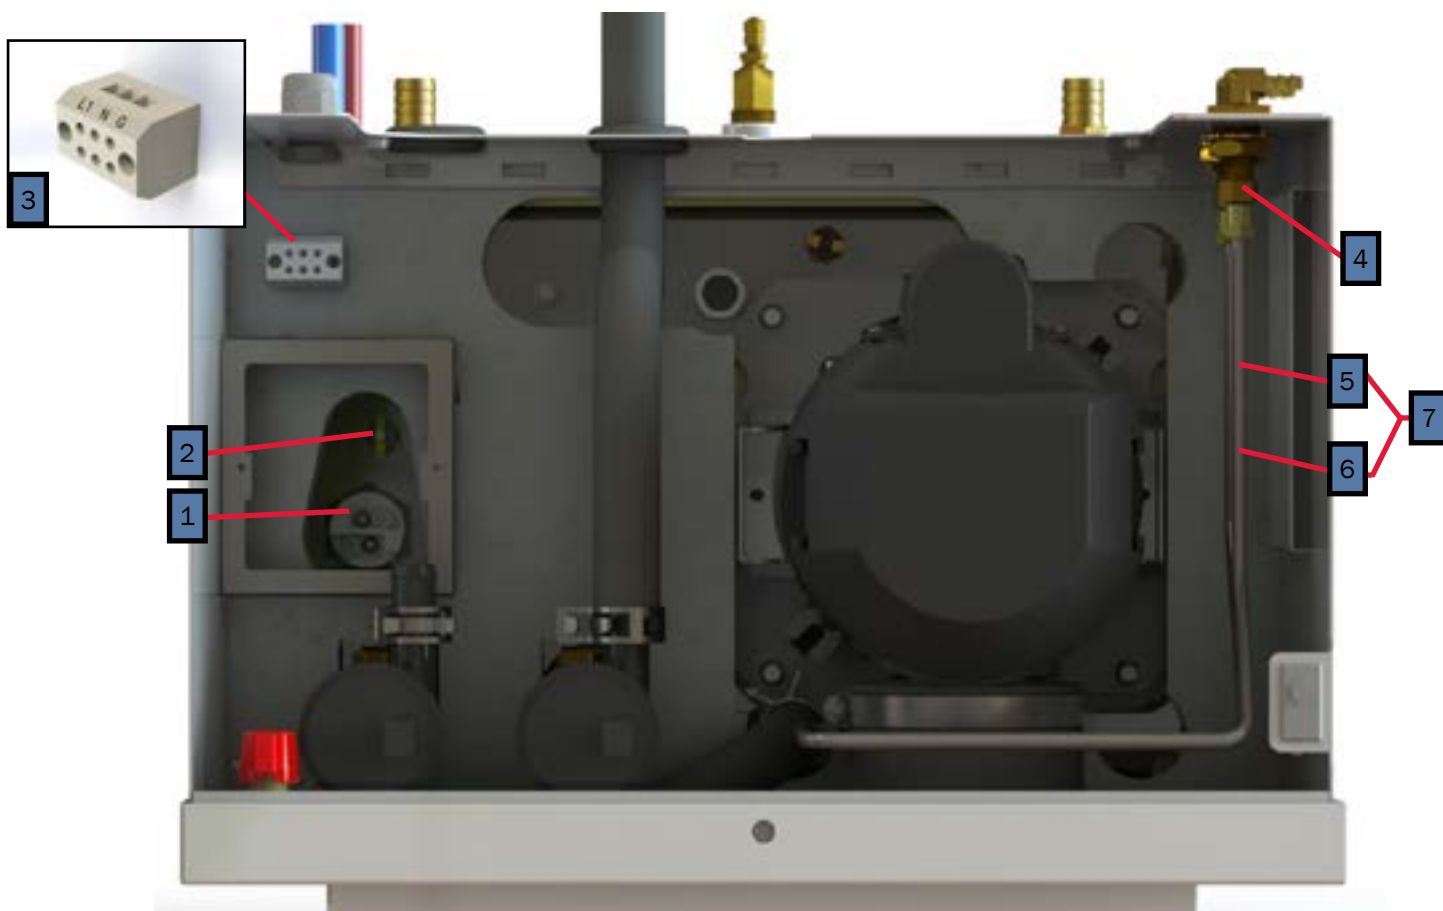

Key	Part Number	Date of Use	Description
1	ELX-2E7-540	Launch	Element, Electric Heating, 120VAC 1650W
2	ELE-HLT-426	Launch	Thermostat, High-Limit VAC 215 °F
3	ELE-000-905	Launch	Block, Terminal, 3-Position 22-8 AWG
4	FLX-421-000	Launch	Fitting, Inverted Flare Connector ¼ Tube x ¼ (M) NPT
5	FLE-421-851	Launch	Tube, Supply Fuel Line Assembly
6	FLE-421-852	Launch	Tube, Return Fuel Line Assembly
7	FLE-421-852-FRU	Launch	Fuel Line Replacement Kit