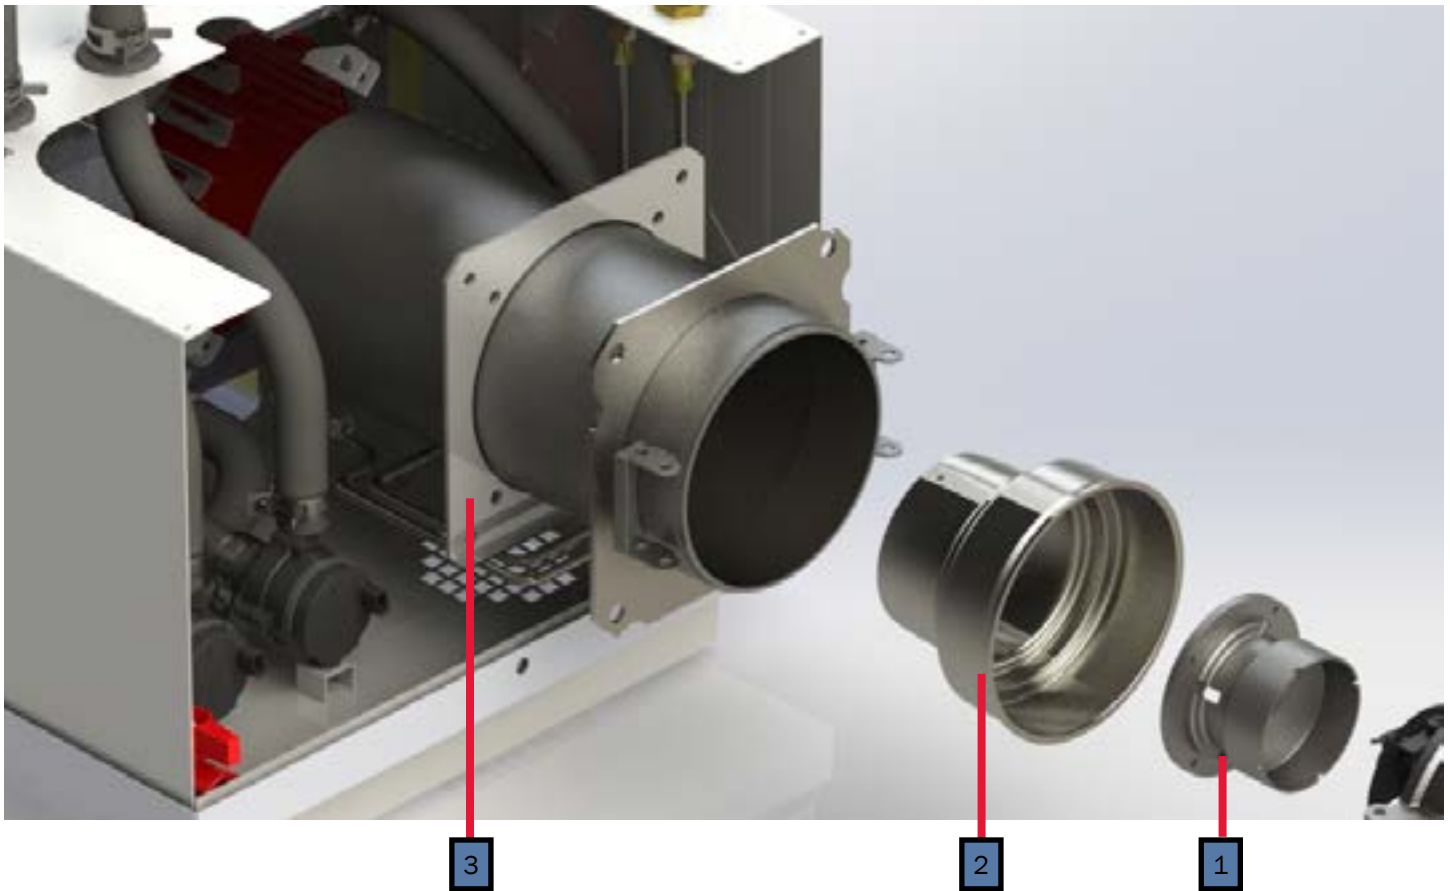

Key	Part Number	Date of Use	Description
1	PLX-122-000	Launch	Brass Close Nipple Fitting, 1/2" (M) NPT w/Hex
2	PLX-2A1-300	Launch	Brass Check Valve, 1/2" (F) NPT
3	PLX-A65-200	Launch	Brass Barb Fitting, 3/4" x 1/2" (M) NPT
4	PLX-BV1-200	Launch	Ball Valve 1/2"(F) NPT
5	PLX-699-330	Launch	Brass Barb Fitting 1/2" x 1/2" (M) NPT
6	ELX-630-001	Launch	30A 277V AC Relay w/ 12V DC Coil *

* The AC Relay is mounted on the back of the AC Access Panel.

Key	Part Number	Date of Use	Description
1	ELX-2E7-540	Launch	Element, Electric Heating, 120VAC 1650W
2	ELE-HLT-426	Launch	Thermostat, High-Limit VAC 215 °F
3	ELE-000-905	Launch	Block, Terminal, 3-Position 22-8 AWG
4	FLX-421-000	Launch	Fitting, Inverted Flare Connector ¼ Tube x ¼ (M) NPT
5	FLE-421-851	Launch	Tube, Supply Fuel Line Assembly
6	FLE-421-852	Launch	Tube, Return Fuel Line Assembly
7	FLE-421-852-FRU	Launch	Fuel Line Replacement Kit

Key	Part Number	Beginning of Use	Description
1	PLX-362-100	-	Danfoss Tempering Valve
1A	PLX-09P-100	Launch	Honeywell Tempering Valve (Discontinued)
2	PLX-0X1-07D	Launch	Fitting, Tee, 1/2" NPT (M) (F) Brass
3	PLX-110-050	Launch	Lead Free Stainless Steel Braided Faucet Connector
4	PLX-000-755	Launch	Fitting, Elbow, Swivel 1/2" Barb x 1/2" NPT, Brass
5	PLX-000-730	Launch	Fitting, Straight Swivel 1/2" Barb x 1/2" NPT
6	PLX-000-745	Launch	Ring, Crimp, 1/2"
7	PLX-111-125	Launch	Pressure Relief Valve
8	ELE-LTC-608	Launch	Low-Temp Cutoff Thermostat