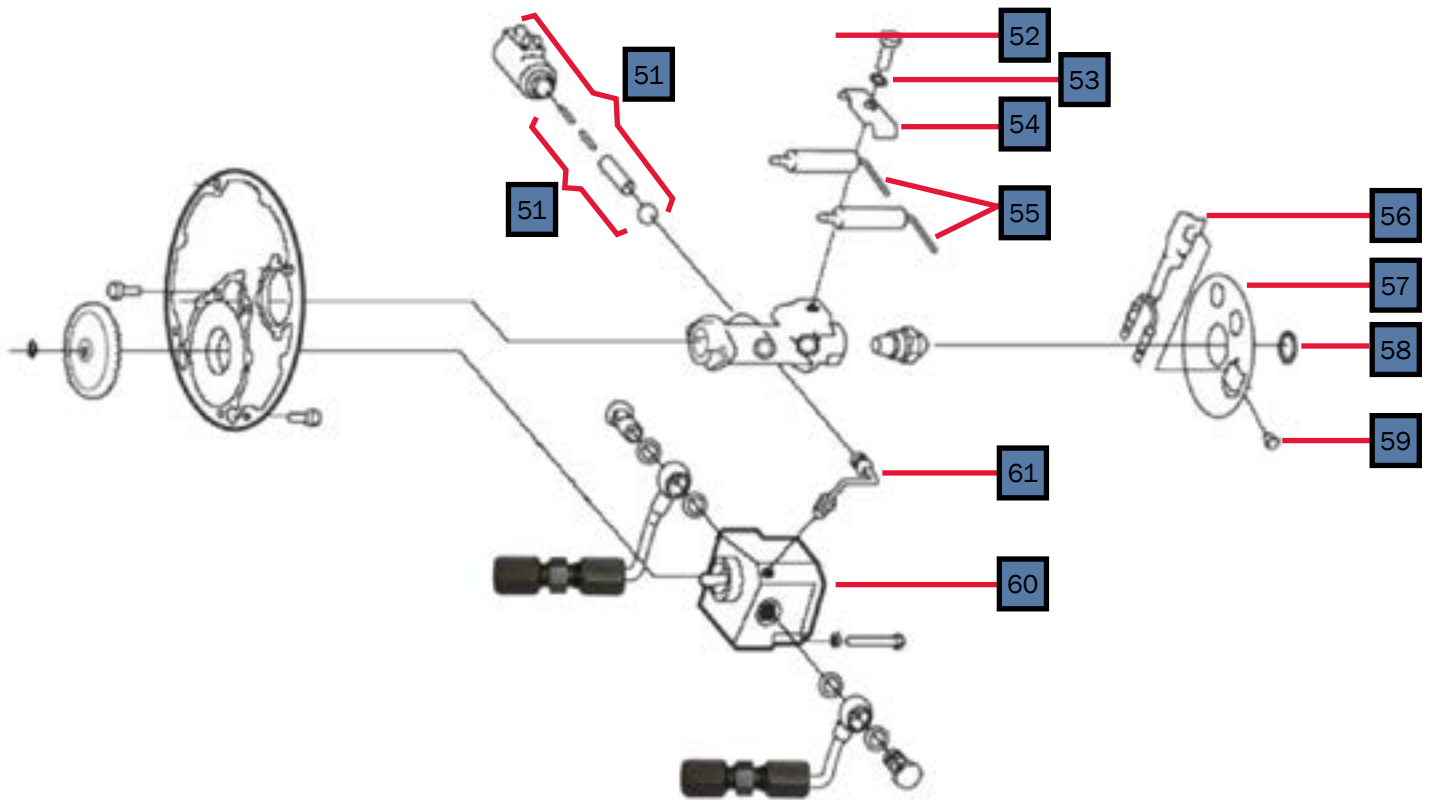

Key	Part Number	Date of Use	Description
50	WPX-322-083	Launch	Fuel Solenoid Valve, 12V DC
51	WPX-386-650	Launch	Fuel Solenoid Valve Kit
52	WPX-267-279	Launch	Electrode Bolt
53	WPX-152-560	Launch	Electrode Lock Washer
54	WPX-278-971	Launch	Electrode Clamp
55	WPX-274-313	Launch	Ignition Electrode
56	WPX-638-78A	Launch	Flame Sensor
57	WPX-887-71A	Launch	Photo Disc
58	WPX-453-048	Launch	Photo Disc Retaining Clip
59	WPX-147-699	Launch	Flame Sensor Screw
60	WPX-503-03A	Launch	Fuel Pump Kit
61	WPX-665-49A	Launch	High-Pressure Fuel Tube