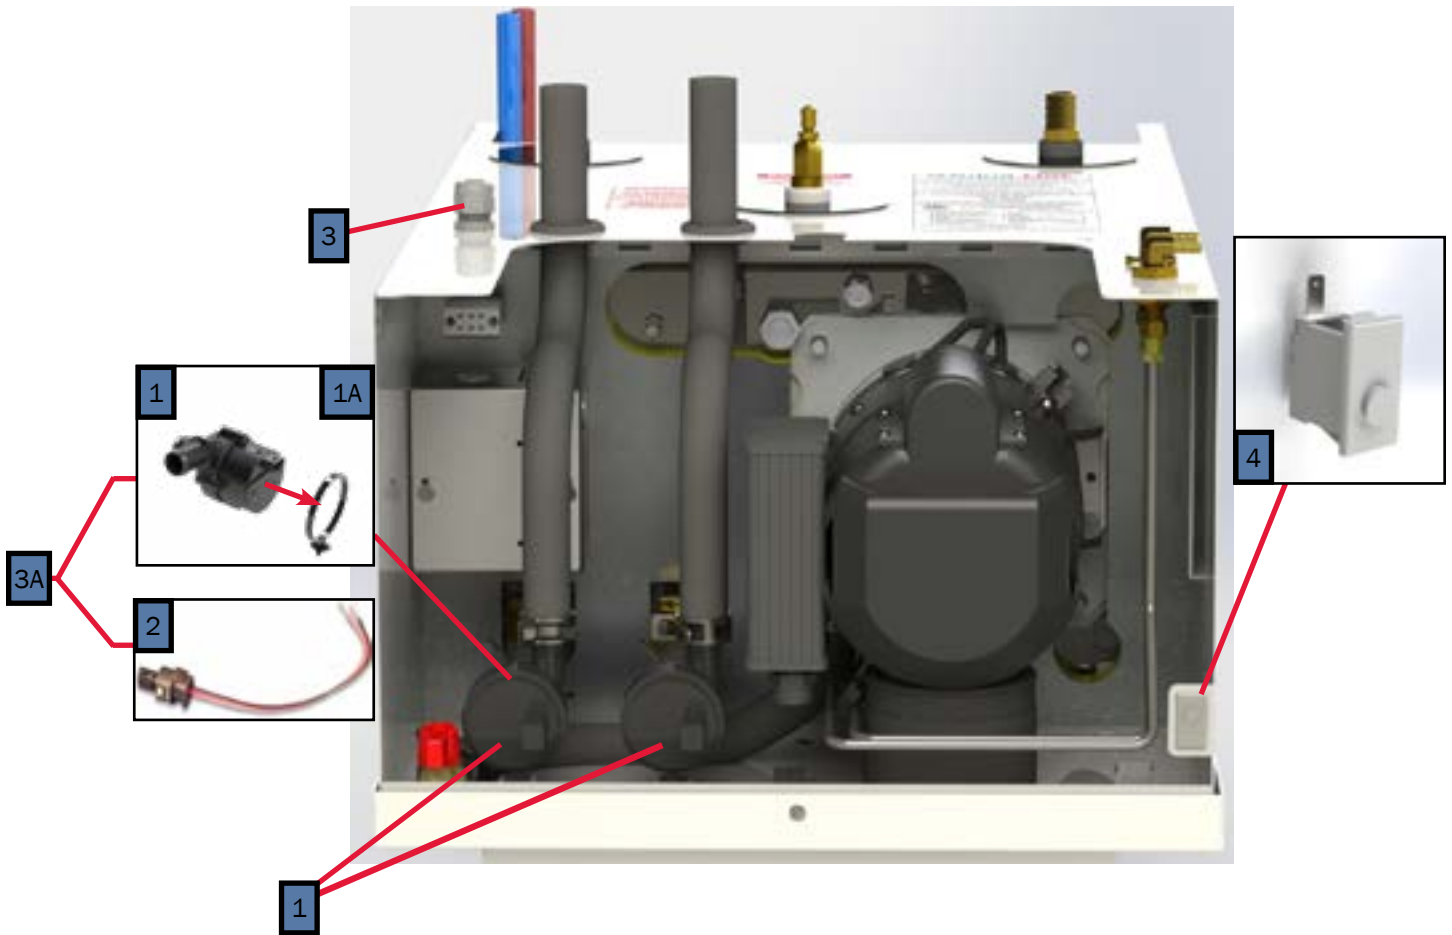

Key	Part Number	Beginning of Use	Description
1	ELE-PCB-501	-	Kit, Reporter Controller w/ Terminals
2	ELE-500-105	-	Reporter OEM Connector Kit
3	ELE-000-508	Launch	2-Position Switch Panel Assembly
4	SME-000-508	Launch	2-Position Switch Panel (44mm x 22mm Cut-outs)
5	ELX-283-283	Launch	4 Terminal 12V LED Rocker Switch (44mm x 22mm Cutout)
6	PLE-070-401	Launch	Tank, 3qt. Expansion Assembly
7	PLE-000-200	Launch	Gates Safety Stripe Expansion Tank Hose Kit
8	PLX-CTB-250	Launch	Clamp, Hose, Constant Tension, ²³ / ₃₂ in.

Key	Part Number	Date of Use	Description
1	HDX-000-623	Launch	Clamp, Romex, ½ in. Plastic
2	PLX-CTB-270	Launch	Clamp, Hose, Constant Tension, ¾ in.
3	PLX-000-433	Launch	Hose, Heater, ¾ in. x 18 in.
4	PLE-007-000	Launch	Valve, Air Assembly Comb, Coin/Key
4A	PLE-007-065	Launch	Valve, Air Comb, Coin/Key
5	PLX-105-800	Launch	Fitting, Bulkhead, 1/4 x 1/4 in. (F) NPT Brass
6	SME-450-030	Launch	Cover, Access, Main
7	SME-450-070	Launch	Tray, Mounting Assembly

Key	Part Number	Beginning of Use	Description
1	PLX-100-900	A400-	Buehler C21 Fluid Pump
1A	PLX-100-836	A400-	Fluid Pump Mounting Bracket
2	ELE-400-900	Launch	Buehler C20 Pump Harness
3	HDX-000-623	Launch	Clamp, Romex, ½ in. Plastic
3A	PLE-100-902	Launch	Buehler Pump Assembly with Harness & Terminals
4	ELX-000-050	Launch	Switch, Interlock
5	ELX-100-455	Launch	Harness, Wiring, 12ft Assembly (not pictured)