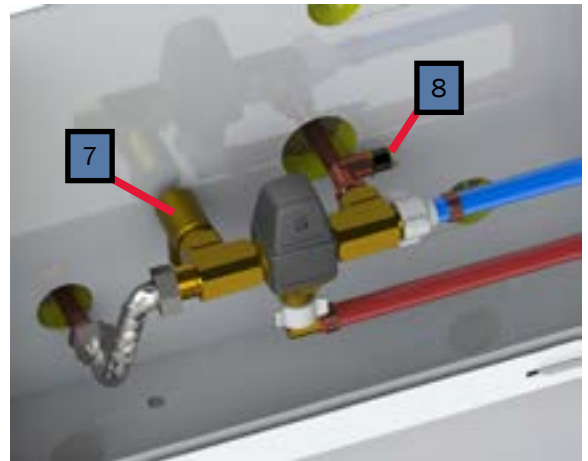

Key	Part Number	Beginning of Use	Description
1	PLX-362-100	-	Danfoss Tempering Valve
1A	PLX-09P-100	Launch	Honeywell Tempering Valve (Discontinued)
2	PLX-0X1-07D	Launch	Fitting, Tee, 1/2" NPT (M) (F) Brass
3	PLX-110-050	Launch	Lead Free Stainless Steel Braided Faucet Connector
4	PLX-000-755	Launch	Fitting, Elbow, Swivel 1/2" Barb x 1/2" NPT, Brass
5	PLX-000-730	Launch	Fitting, Straight Swivel 1/2" Barb x 1/2" NPT
6	PLX-000-745	Launch	Ring, Crimp, 1/2"
7	PLX-111-125	Launch	Pressure Relief Valve
8	ELE-LTC-608	Launch	Low-Temp Cutoff Thermostat