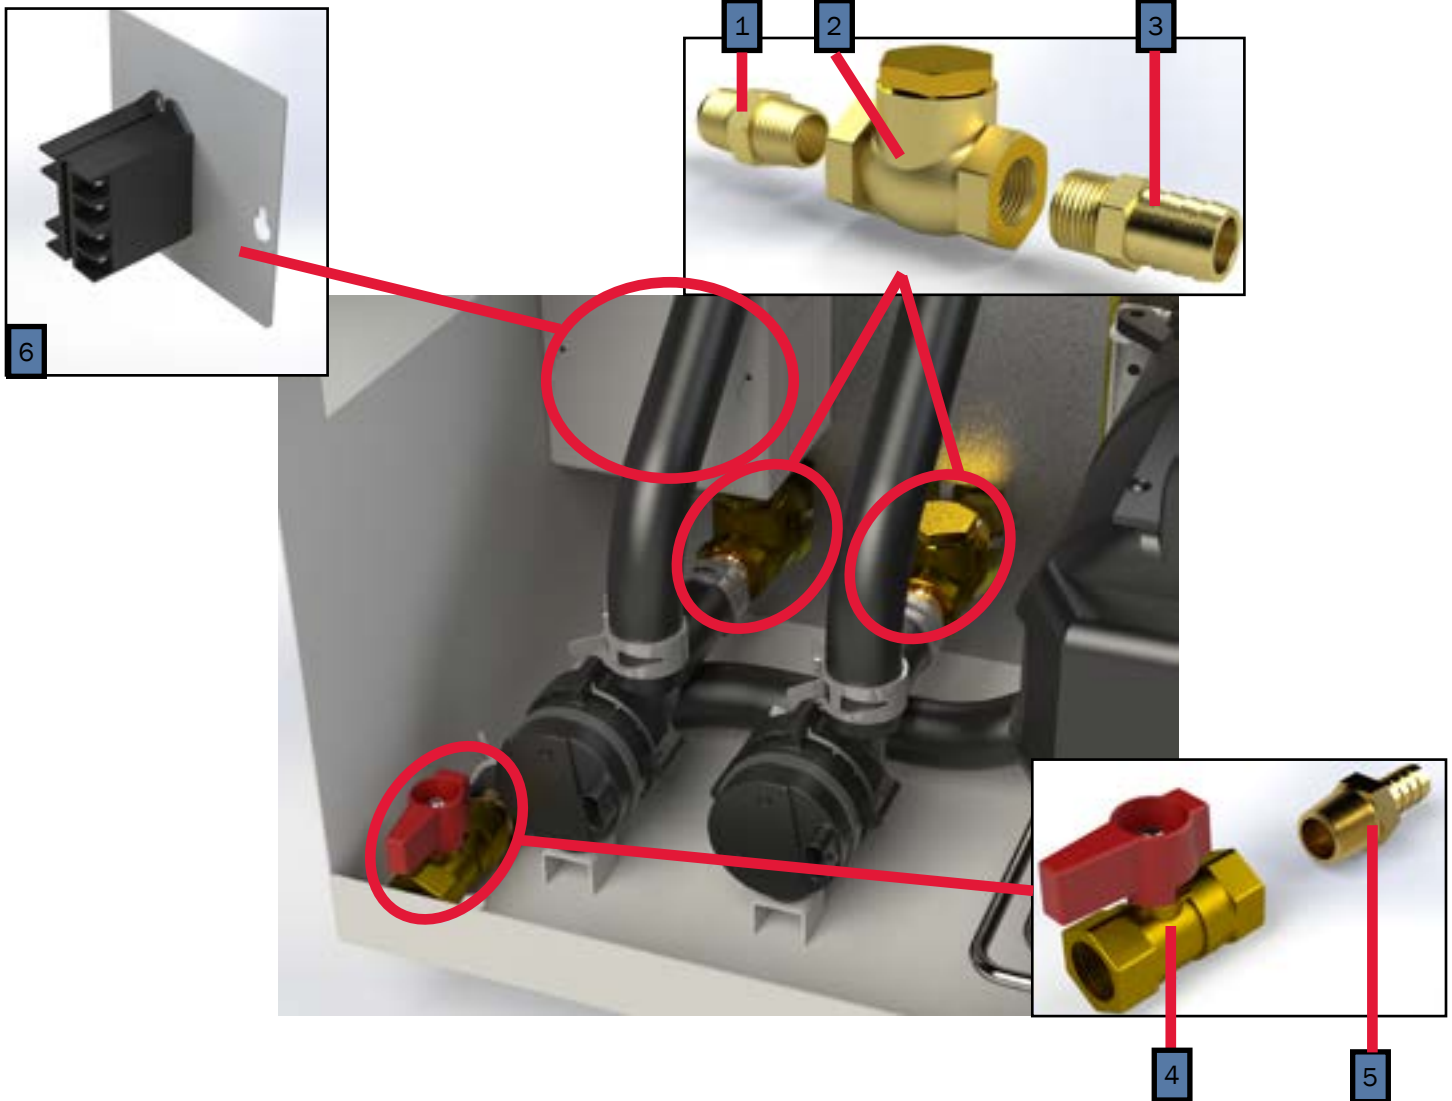

Key	Part Number	Date of Use	Description
1	PLX-122-000	Launch	Brass Close Nipple Fitting, 1/2" (M) NPT w/Hex
2	PLX-2A1-300	Launch	Brass Check Valve, 1/2" (F) NPT
3	PLX-A65-200	Launch	Brass Barb Fitting, 3/4" x 1/2" (M) NPT
4	PLX-BV1-200	Launch	Ball Valve 1/2"(F) NPT
5	PLX-699-330	Launch	Brass Barb Fitting 1/2" x 1/2" (M) NPT
6	ELX-630-001	Launch	30A 277V AC Relay w/ 12V DC Coil *

* The AC Relay is mounted on the back of the AC Access Panel.