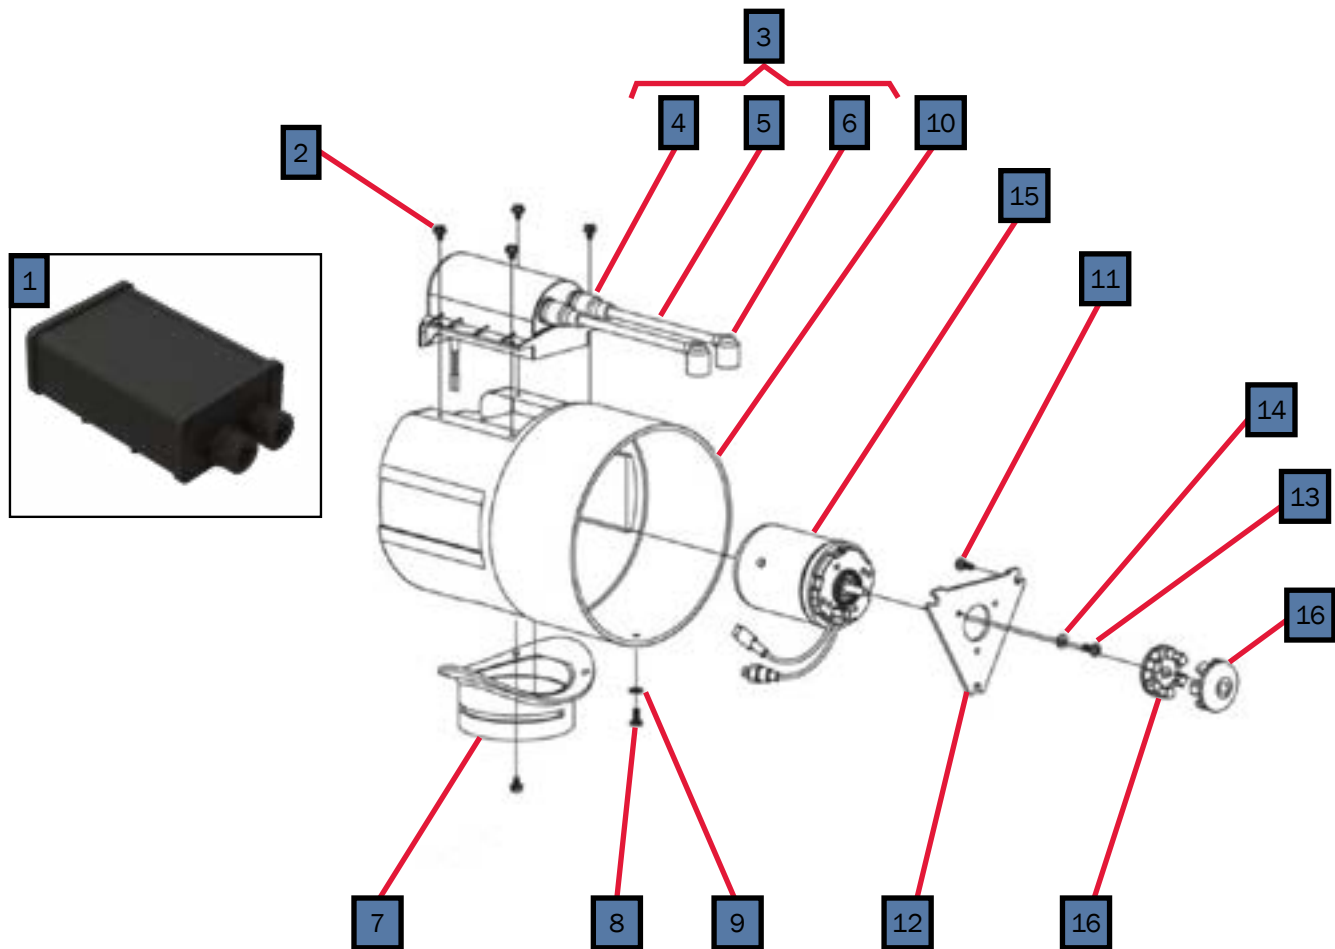

Key	Part Number	Date of Use	Description
1	WPE-300-901	Launch	Webasto Diesel Burner Controller, 12V DC
2	WPX-470-562	Launch	Coil Mounting Screw
3	WPX-101-838	Launch	12V DC Ignition Coil
4	WPX-404-918	Launch	Ignition Wire Boot
5	WPX-178-624	Launch	Ignition Wire
6	WPX-176-494	Launch	Ignition Wire Boot Elbow
7	WPX-350-427	Launch	Combustion Air Intake Shutter
8	WPX-432-377	Launch	Protection Housing Screw
9	WPX-152-269	Launch	Protection Housing Star Washer
10	WPX-436-216	Launch	Motor Protection Cap
11	WPX-147-834	Launch	Blower Housing Flange Screw
12	WPX-425-05A	Launch	Motor Mounting Plate
13	WPX-432-377	Launch	Motor Plate Screw
14	WPX-152-269	Launch	Motor Plate Washer Star
15	WPX-425-060	Launch	Combustion Air/Fuel Pump Motor, 12V DC
16	WPX-350-516	Launch	6mm Clutch Half