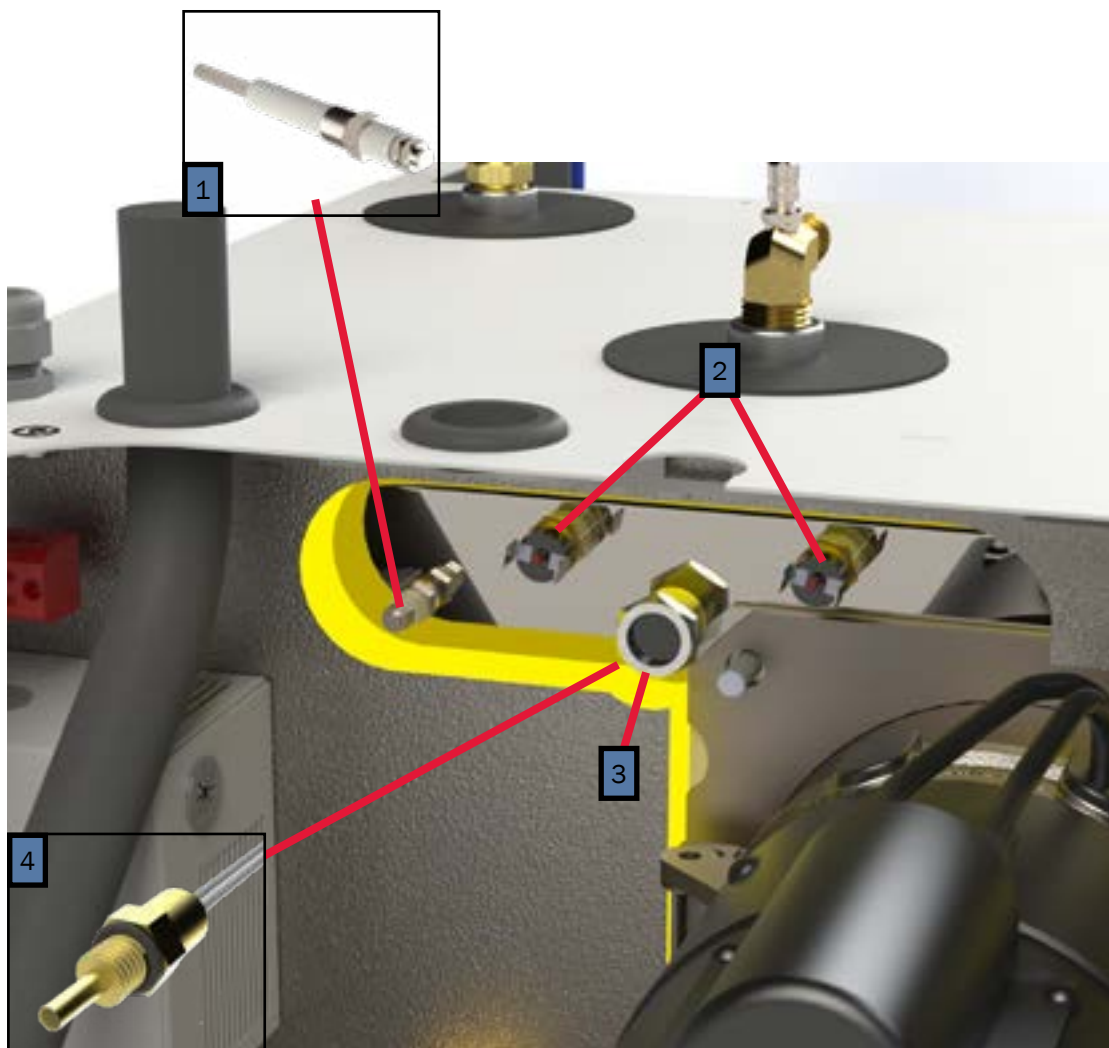

Key	Part Number	Beginning of Use	Description
1	ELE-PCB-501	-	Kit, Reporter Controller w/ Terminals
2	ELE-500-105	-	Reporter OEM Connector Kit
3	ELE-000-508	Launch	2-Position Switch Panel Assembly
4	SME-000-508	Launch	2-Position Switch Panel (44mm x 22mm Cut-outs)
5	ELX-283-283	Launch	4 Terminal 12V LED Rocker Switch (44mm x 22mm Cutout)
6	PLE-070-401	Launch	Tank, 3qt. Expansion Assembly
7	PLE-000-200	Launch	Gates Safety Stripe Expansion Tank Hose Kit
8	PLX-CTB-250	Launch	Clamp, Hose, Constant Tension, ²³ / ₃₂ in.

Key	Part Number	Date of Use	Description
1	HDX-000-623	Launch	Clamp, Romex, ½ in. Plastic
2	PLX-CTB-270	Launch	Clamp, Hose, Constant Tension, ¾ in.
3	PLX-000-433	Launch	Hose, Heater, ¾ in. x 18 in.
4	PLE-007-000	Launch	Valve, Air Assembly Comb, Coin/Key
4A	PLE-007-065	Launch	Valve, Air Comb, Coin/Key
5	PLX-105-800	Launch	Fitting, Bulkhead, 1/4 x 1/4 in. (F) NPT Brass
6	SME-450-030	Launch	Cover, Access, Main
7	SME-450-070	Launch	Tray, Mounting Assembly

Key	Part Number	Beginning of Use	Description
1	PLX-100-900	A400-	Buehler C21 Fluid Pump
1A	PLX-100-836	A400-	Fluid Pump Mounting Bracket
2	ELE-400-900	Launch	Buehler C20 Pump Harness
3	HDX-000-623	Launch	Clamp, Romex, ½ in. Plastic
3A	PLE-100-902	Launch	Buehler Pump Assembly with Harness & Terminals
4	ELX-000-050	Launch	Switch, Interlock
5	ELX-100-455	Launch	Harness, Wiring, 12ft Assembly (not pictured)

Key	Part Number	Date of Use	Description
1	PLX-122-000	Launch	Brass Close Nipple Fitting, 1/2" (M) NPT w/Hex
2	PLX-2A1-300	Launch	Brass Check Valve, 1/2" (F) NPT
3	PLX-A65-200	Launch	Brass Barb Fitting, 3/4" x 1/2" (M) NPT
4	PLX-BV1-200	Launch	Ball Valve 1/2"(F) NPT
5	PLX-699-330	Launch	Brass Barb Fitting 1/2" x 1/2" (M) NPT
6	ELX-630-001	Launch	30A 277V AC Relay w/ 12V DC Coil *