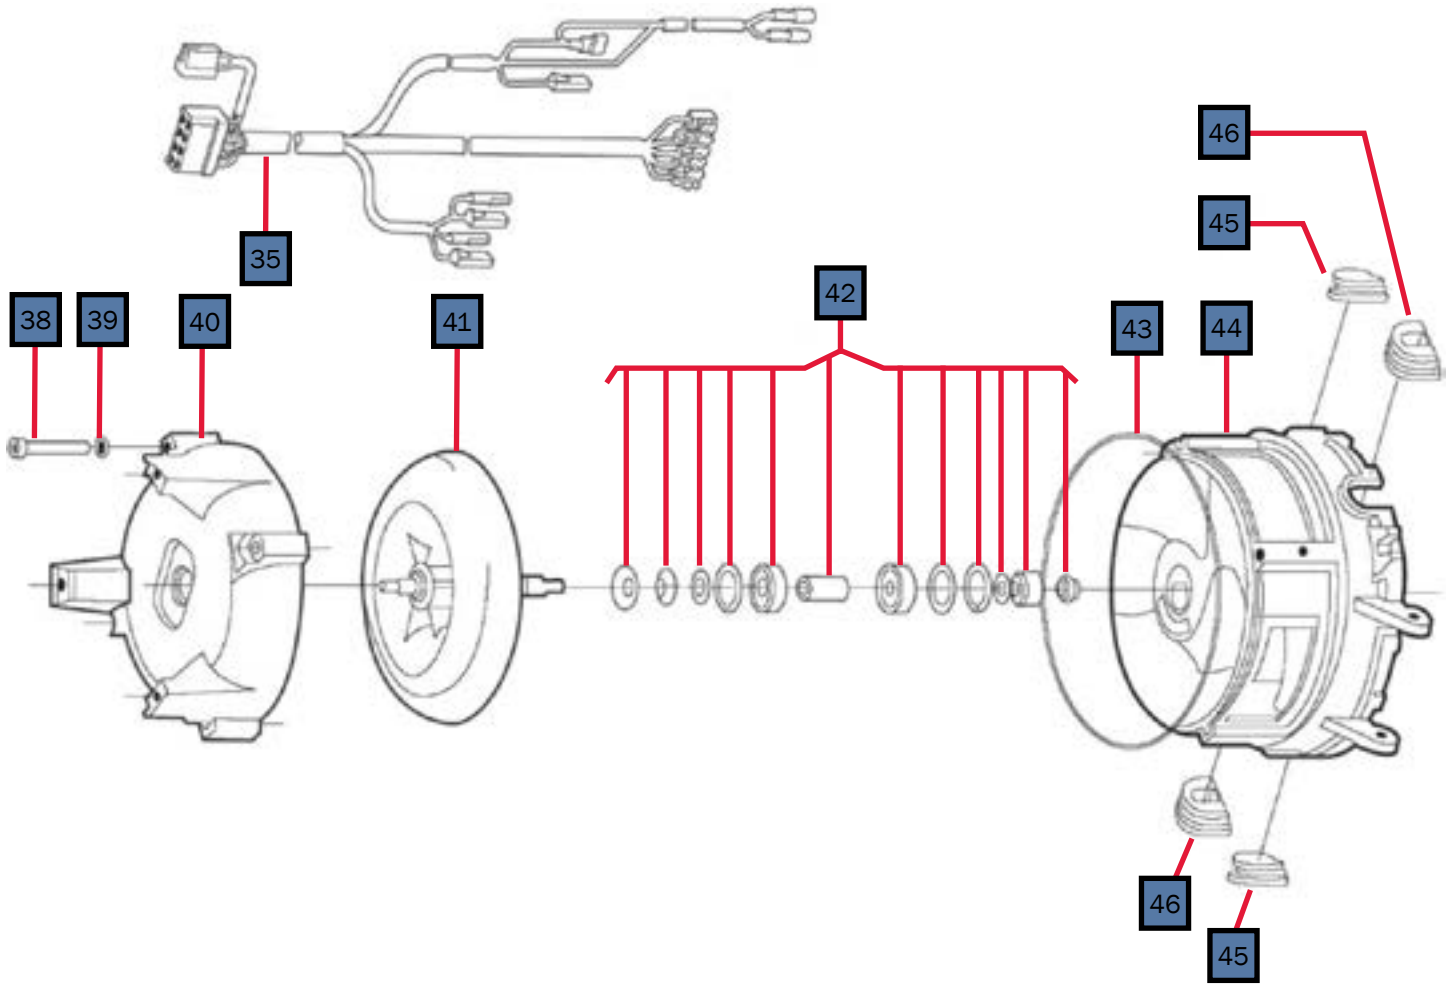

Key	Part Number	Date of Use	Description
35	WPX-434-795	Launch	C-Plug Harness
38	WPX-148-210	Launch	Blower Casting Screw
39	WPX-152-552	Launch	Blower Casting Lock Washer
40	WPX-301-841	Launch	Blower Housing
41	WPX-373-001	Launch	Blower Wheel w/Shaft
42	WPX-378-313	Launch	Bearing Kit
43	WPX-412-244	Launch	O-Ring Blower Casting
44	WPX-225-67A	Launch	Blower Casting
45	WPX-298-964	Launch	Blower Casting Left Grommet
46	WPX-299-995	Launch	Blower Casting Right Grommet