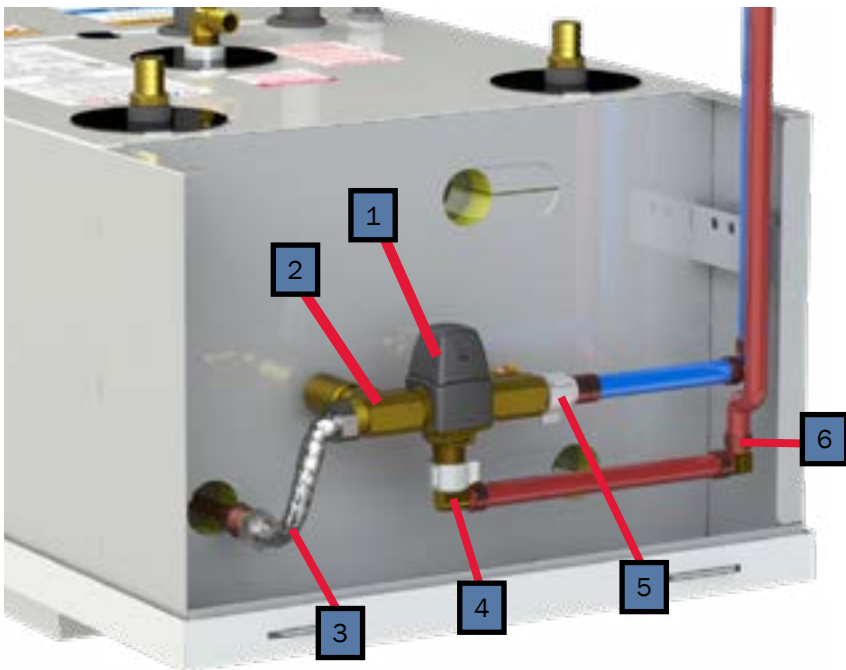

Key	Part Number	Beginning of Use	Description
1	PLX-100-900	A400-	Buehler C21 Fluid Pump
1A	PLX-100-836	A400-	Fluid Pump Mounting Bracket
2	ELE-400-900	Launch	Buehler C20 Pump Harness
3	HDX-000-623	Launch	Clamp, Romex, ½ in. Plastic
3A	PLE-100-902	Launch	Buehler Pump Assembly with Harness & Terminals
4	ELX-000-050	Launch	Switch, Interlock
5	ELX-100-455	Launch	Harness, Wiring, 12ft Assembly (not pictured)

Key	Part Number	Date of Use	Description
1	ELE-800-006	Launch	Fluid Level Sensor
2	ELE-HLT-425	Launch	Thermostat, High-Limit 215 °F w/ Spade Connections
3	ELE-015-011	Launch to A400-195434	Thermostat, Control ½" (M) NPT (Discontinued)
4	ELE-014-711	A400-190001	Thermistor, Tank Temperature Sensor

Key	Part Number	Date of Use	Description
1	PLX-122-000	Launch	Brass Close Nipple Fitting, 1/2" (M) NPT w/Hex
2	PLX-2A1-300	Launch	Brass Check Valve, 1/2" (F) NPT
3	PLX-A65-200	Launch	Brass Barb Fitting, 3/4" x 1/2" (M) NPT
4	PLX-BV1-200	Launch	Ball Valve 1/2"(F) NPT
5	PLX-699-330	Launch	Brass Barb Fitting 1/2" x 1/2" (M) NPT
6	ELX-630-001	Launch	30A 277V AC Relay w/ 12V DC Coil *

* The AC Relay is mounted on the back of the AC Access Panel.

Key	Part Number	Date of Use	Description
1	ELX-2E7-540	Launch	Element, Electric Heating, 120VAC 1650W
2	ELE-HLT-426	Launch	Thermostat, High-Limit VAC 215 °F
3	ELE-000-905	Launch	Block, Terminal, 3-Position 22-8 AWG
4	FLX-421-000	Launch	Fitting, Inverted Flare Connector ¼ Tube x ¼ (M) NPT
5	FLE-421-851	Launch	Tube, Supply Fuel Line Assembly
6	FLE-421-852	Launch	Tube, Return Fuel Line Assembly
7	FLE-421-852-FRU	Launch	Fuel Line Replacement Kit