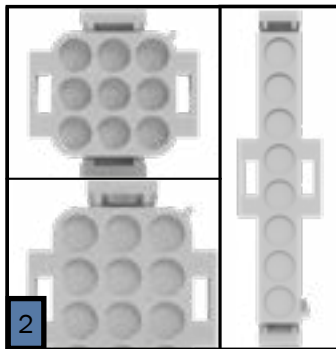

Key	Part Number	Beginning of Use	Description
1	ELE-PCB-501	-	Kit, Reporter Controller w/ Terminals
2	ELE-500-105	-	Reporter OEM Connector Kit
3	ELE-000-508	Launch	2-Position Switch Panel Assembly
4	SME-000-508	Launch	2-Position Switch Panel (44mm x 22mm Cut-outs)
5	ELX-283-283	Launch	4 Terminal 12V LED Rocker Switch (44mm x 22mm Cutout)
6	PLE-070-401	Launch	Tank, 3qt. Expansion Assembly
7	PLE-000-200	Launch	Gates Safety Stripe Expansion Tank Hose Kit
8	PLX-CTB-250	Launch	Clamp, Hose, Constant Tension, ²³ / ₃₂ in.

Key	Part Number	Date of Use	Description
1	HDX-000-623	Launch	Clamp, Romex, ½ in. Plastic
2	PLX-CTB-270	Launch	Clamp, Hose, Constant Tension, ¾ in.
3	PLX-000-433	Launch	Hose, Heater, ¾ in. x 18 in.
4	PLE-007-000	Launch	Valve, Air Assembly Comb, Coin/Key
4A	PLE-007-065	Launch	Valve, Air Comb, Coin/Key
5	PLX-105-800	Launch	Fitting, Bulkhead, 1/4 x 1/4 in. (F) NPT Brass
6	SME-450-030	Launch	Cover, Access, Main
7	SME-450-070	Launch	Tray, Mounting Assembly

Key	Part Number	Beginning of Use	Description
1	PLX-100-900	A400-	Buehler C21 Fluid Pump
1A	PLX-100-836	A400-	Fluid Pump Mounting Bracket
2	ELE-400-900	Launch	Buehler C20 Pump Harness
3	HDX-000-623	Launch	Clamp, Romex, ½ in. Plastic
3A	PLE-100-902	Launch	Buehler Pump Assembly with Harness & Terminals
4	ELX-000-050	Launch	Switch, Interlock
5	ELX-100-455	Launch	Harness, Wiring, 12ft Assembly (not pictured)