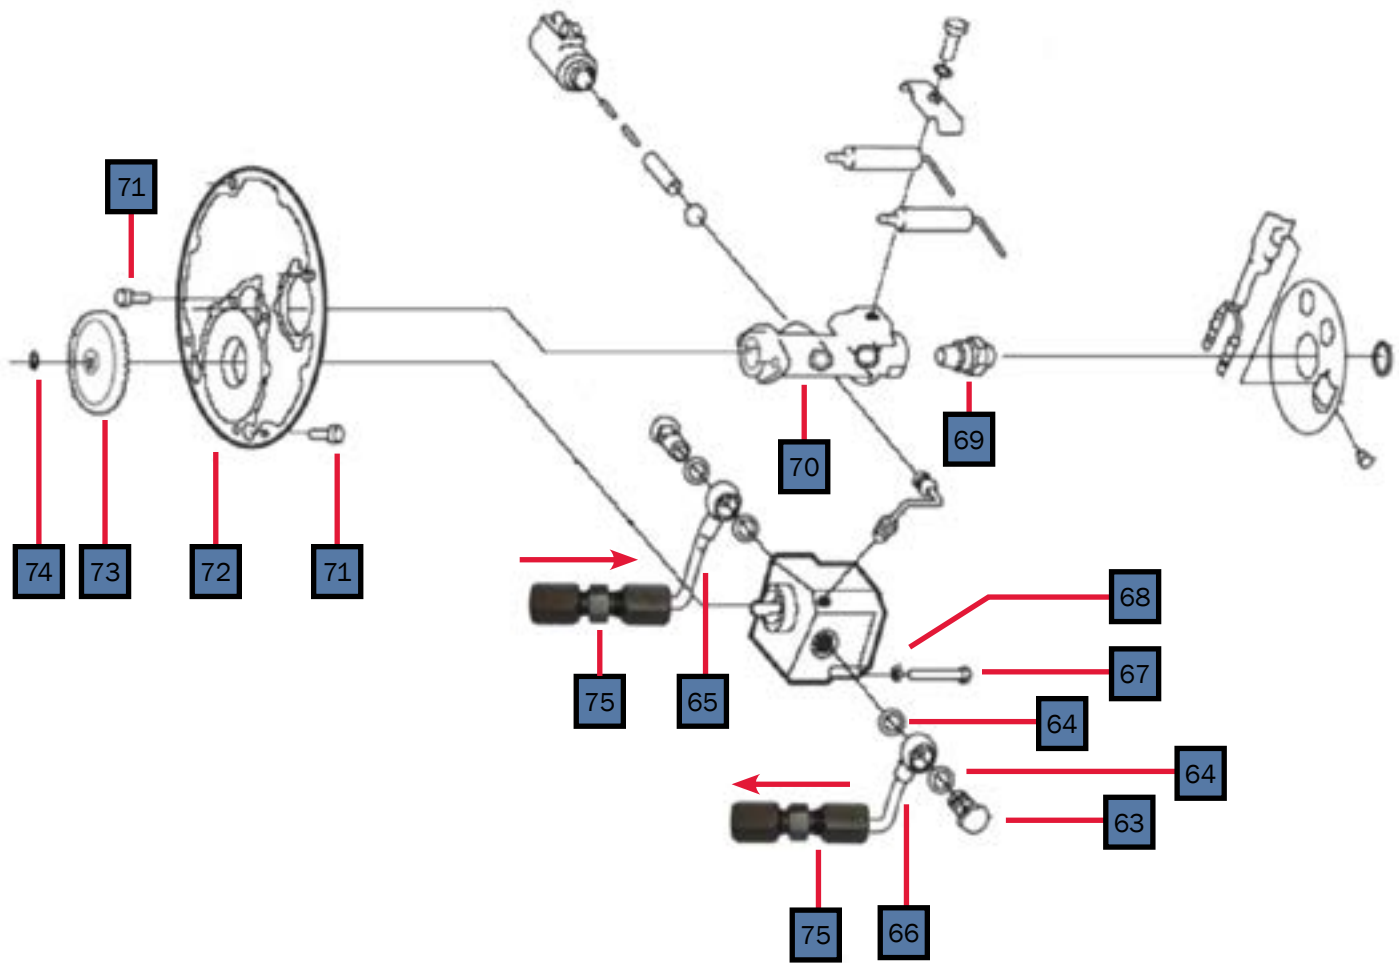

Key	Part Number	Date of Use	Description
63	WPX-150-754	Launch	Banjo Bolt
64	WPX-151-157	Launch	Copper Ring Gasket
65	WPX-661-002	Launch	DBW 2010 Fuel Supply Banjo Pipe (w/ straight tube)
66	WPX-661-001	Launch	DBW 2010 Fuel Return Banjo Pipe (w/ straight tube)
67	WPX-277-282	Launch	Fuel Pump Mounting Screw
68	WPX-152-544	Launch	Fuel Pump Lock Washer
69	WPX-886-41A	Launch	Fuel Nozzle 0.35GPH
70	WPX-412-198	Launch	Brass Fuel Nozzle Manifold
71	WPX-277-150	Launch	Nozzle Stand Screw Plate
72	WPX-102-861	Launch	Manifold Plate
73	WPX-371-289	Launch	Nylon Fuel Pump Gear
74	WPX-152-390	Launch	Gear Snap Ring
75	FLX-421-010	Launch	Hex Union Tube Fitting