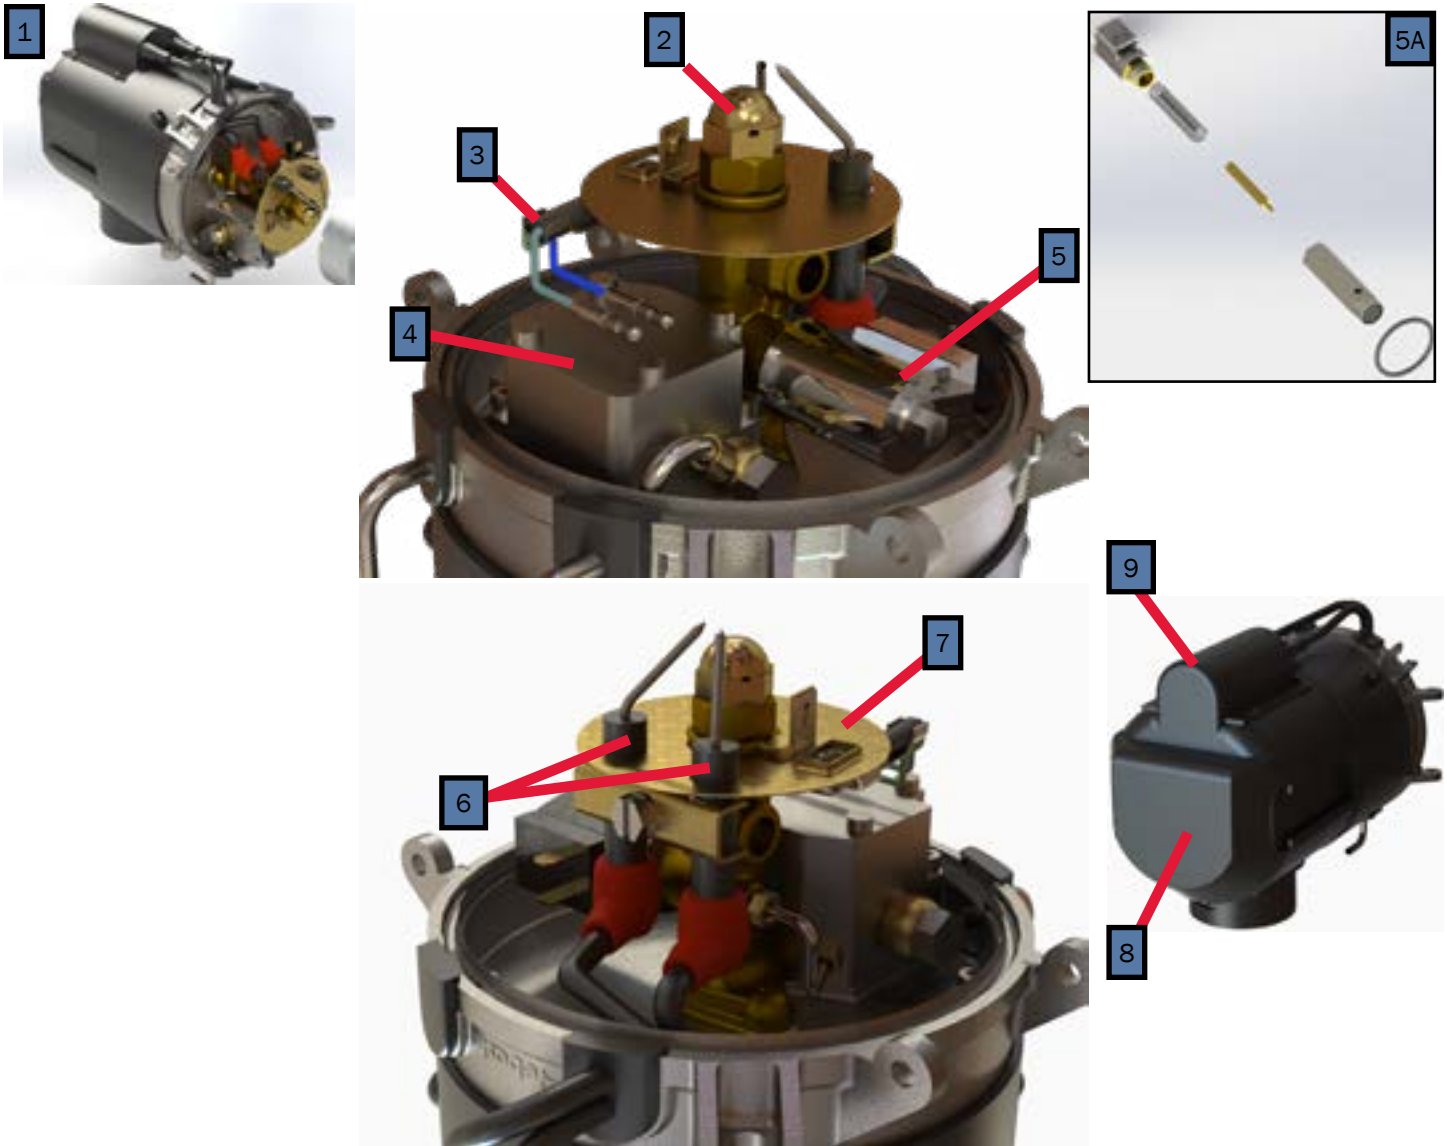

Key	Part Number	Date of Use	Description
1	WPX-909-180	Launch	12V DC Webasto Burner
2	WPX-886-41A	Launch	Diesel Fuel Nozzle
3	WPX-638-78A	Launch	Webasto Flame Sensor Photo Eye
4	WPX-503-03A	Launch	Webasto Fuel 10 Bar Pump Kit
5	WPX-322-083	Launch	Webasto 12V DC Fuel Solenoid Valve
5A	WPX-386-650	Launch	Webasto Fuel Solenoid Rebuild Kit
6	WPX-274-313	Launch	Webasto Ignition Electrode
7	WPX-887-71A	Launch	Webasto Photo Disc
8	WPX-436-216	Launch	Motor Protection Cap
9	WPX-101-838	Launch	Webasto 12V DC Ignition Coil