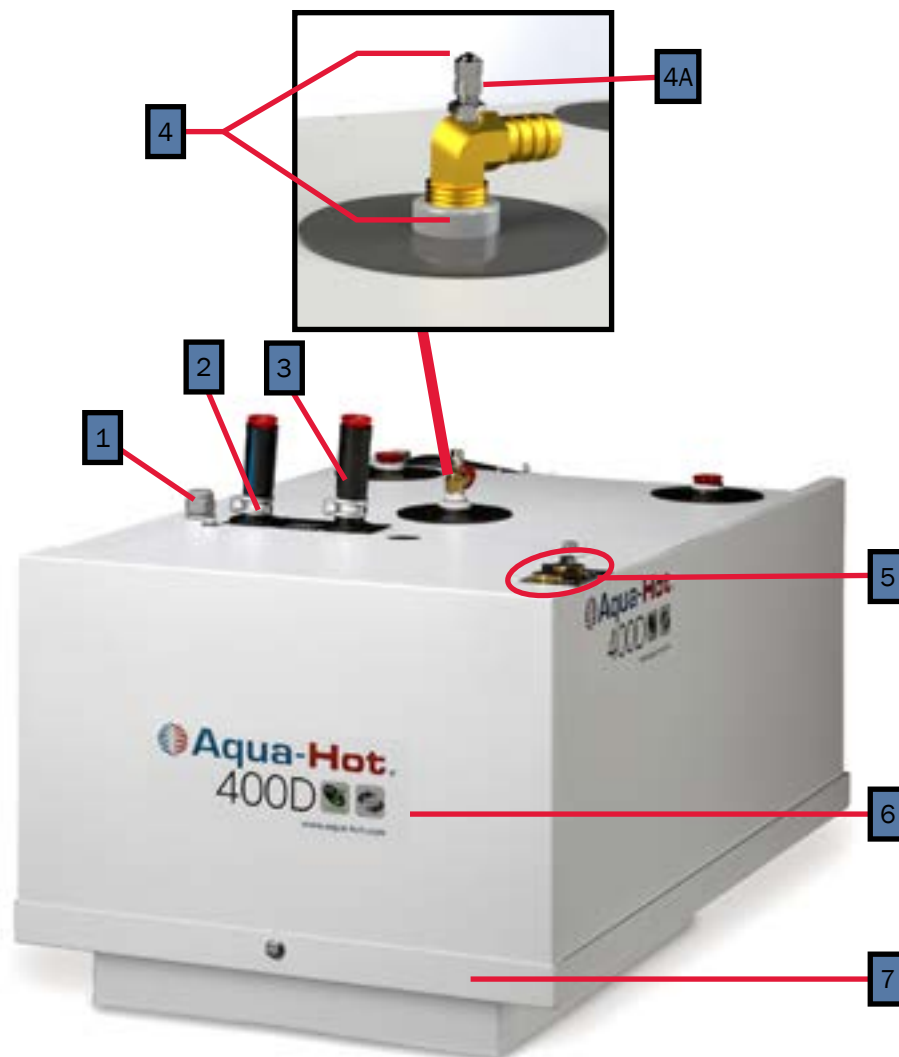

Key	Part Number	Beginning of Use	Description
1	ELE-PCB-501	-	Kit, Reporter Controller w/ Terminals
2	ELE-500-105	-	Reporter OEM Connector Kit
3	ELE-000-508	Launch	2-Position Switch Panel Assembly
4	SME-000-508	Launch	2-Position Switch Panel (44mm x 22mm Cut-outs)
5	ELX-283-283	Launch	4 Terminal 12V LED Rocker Switch (44mm x 22mm Cutout)
6	PLE-070-401	Launch	Tank, 3qt. Expansion Assembly
7	PLE-000-200	Launch	Gates Safety Stripe Expansion Tank Hose Kit
8	PLX-CTB-250	Launch	Clamp, Hose, Constant Tension, ²³ / ₃₂ in.

Key	Part Number	Date of Use	Description
1	HDX-000-623	Launch	Clamp, Romex, ½ in. Plastic
2	PLX-CTB-270	Launch	Clamp, Hose, Constant Tension, ¾ in.
3	PLX-000-433	Launch	Hose, Heater, ¾ in. x 18 in.
4	PLE-007-000	Launch	Valve, Air Assembly Comb, Coin/Key
4A	PLE-007-065	Launch	Valve, Air Comb, Coin/Key
5	PLX-105-800	Launch	Fitting, Bulkhead, 1/4 x 1/4 in. (F) NPT Brass
6	SME-450-030	Launch	Cover, Access, Main
7	SME-450-070	Launch	Tray, Mounting Assembly

Key	Part Number	Beginning of Use	Description
1	PLX-100-900	A400-	Buehler C21 Fluid Pump
1A	PLX-100-836	A400-	Fluid Pump Mounting Bracket
2	ELE-400-900	Launch	Buehler C20 Pump Harness
3	HDX-000-623	Launch	Clamp, Romex, ½ in. Plastic
3A	PLE-100-902	Launch	Buehler Pump Assembly with Harness & Terminals
4	ELX-000-050	Launch	Switch, Interlock
5	ELX-100-455	Launch	Harness, Wiring, 12ft Assembly (not pictured)

Key	Part Number	Date of Use	Description
1	ELE-800-006	Launch	Fluid Level Sensor
2	ELE-HLT-425	Launch	Thermostat, High-Limit 215 °F w/ Spade Connections
3	ELE-015-011	Launch to A400-195434	Thermostat, Control ½" (M) NPT (Discontinued)
4	ELE-014-711	A400-190001	Thermistor, Tank Temperature Sensor