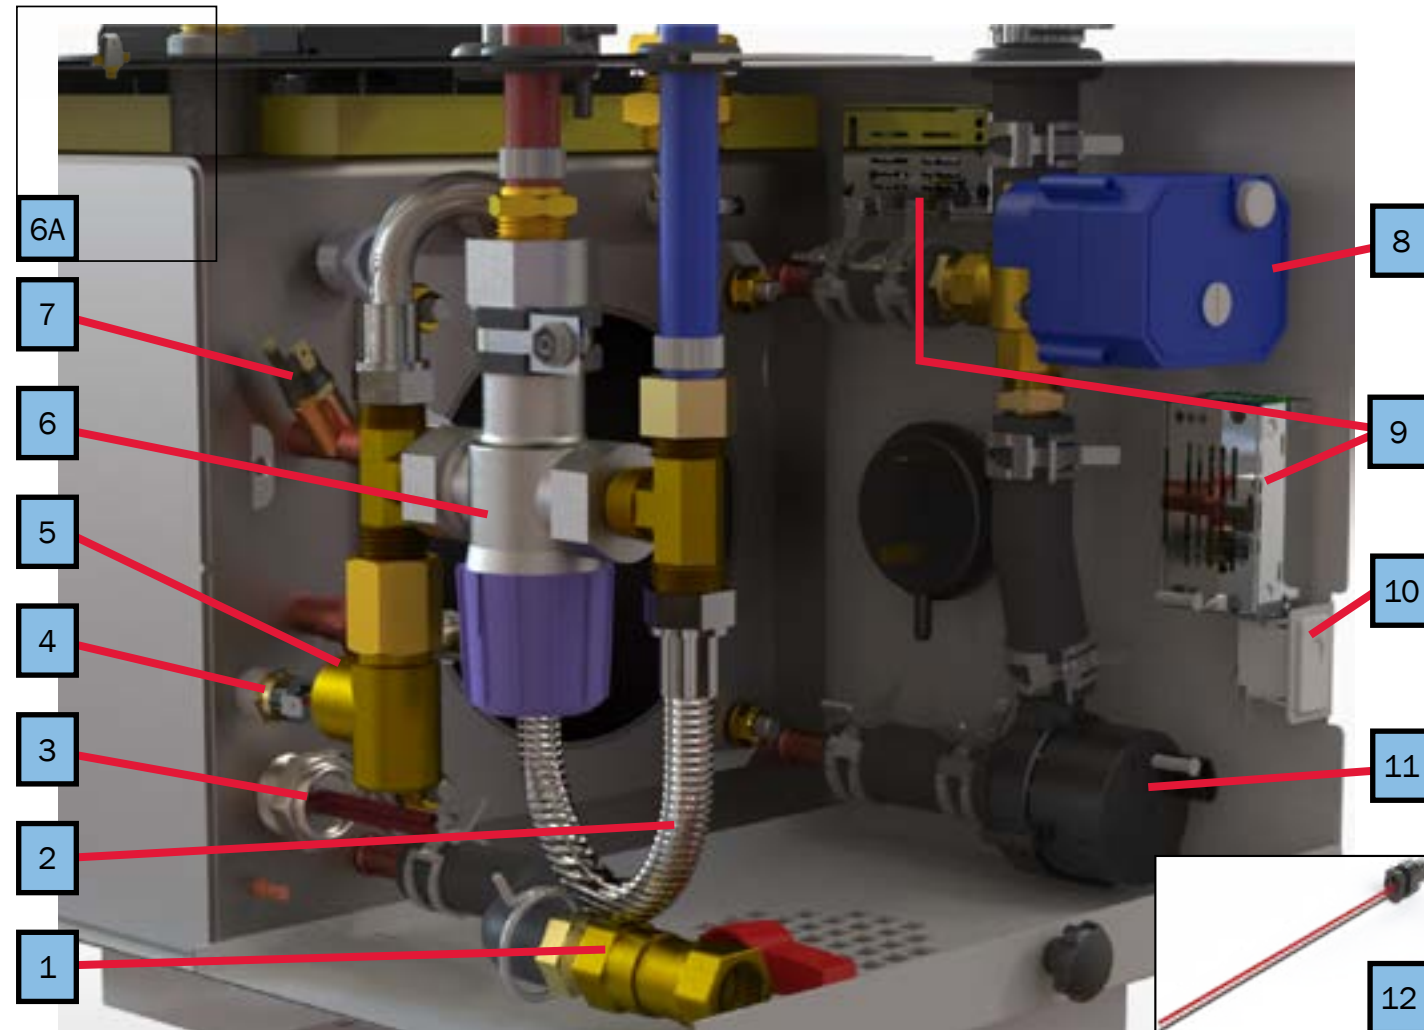

Key	Part Number	Date of Use	Description
1	PLX-BV1-200	Launch	Brass Ball Valve 1/2" (F) NPT
2	PLX-110-050	Launch	Lead-Free Braided Stainless Steel Faucet Connector (x2)
3	ELX-250-1KW	Launch	1000W AC Electric Element
3A	ELX-2E7-250	4/26/2019	1kW 120V AC Electric Element 1" NPSM
4	ELE-HLT-426	Launch	AC High-Limit Thermostat 215 °F
5	PLX-111-125	Launch	125PSI Pressure Relief Valve
6	PLX-09P-100	Launch	Honeywell 120 °F Tempering Valve (discontinued)
6A	PLX-362-100	4/26/2019	Danfoss 120 °F 1/2" NPT (M) Tempering Valve
7	ELE-LTC-200	Launch	Low-Temperature Cutoff Thermostat
8	PLE-251-P01	Launch	Motorized Three-Way Valve (250P only)
9	ELE-400-021	Launch	Kit, Buck Boost Replacement, FRU
9A	ELE-400-025	Launch	Buck Boost Card Replacement Kit (not pictured)
10	ELX-000-051	Launch	Interlock Switch
11	PLX-100-900	Launch	Buehler C21 Fluid Pump
12	ELE-400-900	Launch	Buehler C21 Pump Harness

Key	Part Number	Date of Use	Description
1	MSE-375-015	Launch	Refractory Insulation
2	ELX-375-035	Launch	Exhaust Back Pressure Switch
3	ELX-375-030	Launch	Propane Hot Surface Igniter
4	PLX-375-010	Launch	Dual Stage Propane Gas Valve
5	ELX-375-020-FRU	Launch	Propane Blower Fan Replacement Kit
6	ELX-375-015	Launch	Flame Sensor
7	ELX-375-025	Launch	Propane Burner Fenwal Control Card