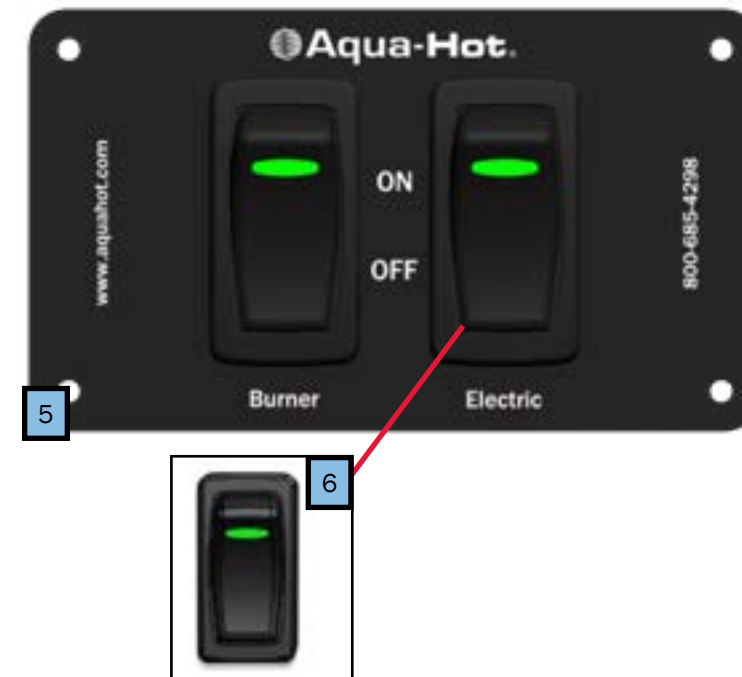

Contents

General Components 3

Access Cover 3

Thumb Screw 3

Expansion Bottle Kit 3

3/4" Constant Tension Hose Clamp 3

Switch Panel Assembly 3

Rocker Switch 3

Exhaust System Components 3

Propane Gas Ball Valve 3

Diesel Fuel Fitting Connections 3

90° Hose Elbow w/ 5/8" Barb 3

250 Series AC Electric Relay Box 3

Brass Ball Valve 1/2" (F) NPT 3

250P Components 5

Brass Ball Valve (Drain) 5

1000W AC Electric Element 5

Lead-Free Braided Stainless Steel Faucet Connector 5

Honeywell 140° F Tempering Valve 5

Danfoss 120° F Tempering Valve 5

Low-Temperature Cutoff Thermostat 5

Propane Ball Valve 5

Buck Boost Module 5

Motorized Three-Way Valve 5

Fan Validation Switch 5

Buehler C21 Fluid Pump 5

Interlock Switch 5

Propane Burner Components 7

Refractory Insulation 7

Exhaust Back Pressure Switch 7

Propane Hot Surface Igniter 8

Dual-Stage Propane Gas Valve 8

Propane Blower Fan 8

Flame Sensor 8

Antifreeze and Related Products 8

Pink & Green Propylene Glycol 8

Antifreeze Refractory Tester 8

Propane Exhaust Tip 8

NOTE: Service parts and accessories are available through Aqua-Hot Factory Authorized Service Centers or www.aquahot.com. Click on the part number to route you to the Aqua-Hot webstore to purchase.

Key	Part Number	Beginning of Use	Description
1	SME-200-002	Launch	Access Cover
2	HDX-010-400	Launch	Star Grip Thumb Screw (x2)
3	MSE-200-OFB	Launch	Kit: Expansion Bottle, Fluid Sensor, Clamps, Hose
3A	PLE-063-200		3 Qt. Expansion Bottle w/ Internal Fluid Sensor
3B	LDE-003-145		3 Qt. Expansion Bottle Label
4	PLX-CTB-270	Launch	3/4" Constant Tension Hose Clamp
5	ELE-000-508	Launch	12V DC Switch Panel Assembly
6	ELX-283-283	Launch	Rocker Switch
7	PLX-664-750	Launch	Pipe Nipple, 3" 1 1/2" (M) NPT
8	PLX-11D-028	Launch	90° Exhaust Elbow, 1 1/2" (M) NPT
9	PLX-664-730	Launch	Pipe Nipple, 4" 1 1/2" (M) NPT