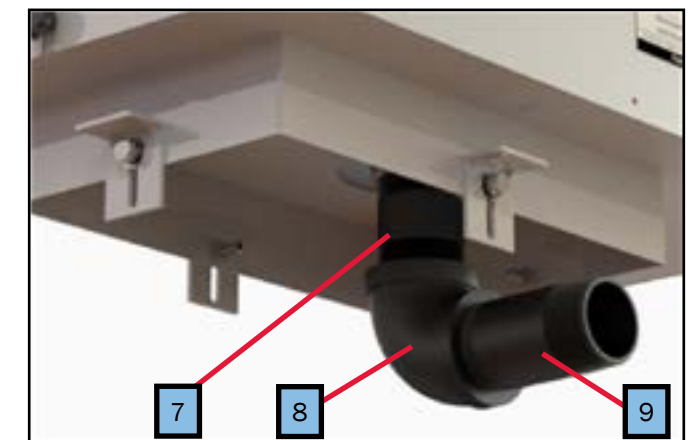

Key	Part Number	Beginning of Use	Description
1	<a href="#">SME-200-002</a>	Launch	Access Cover
2	<a href="#">HDX-010-400</a>	Launch	Star Grip Thumb Screw (x2)
3	<a href="#">MSE-200-OFB</a>	Launch	Kit: Expansion Bottle, Fluid Sensor, Clamps, Hose
3A	<a href="#">PLE-063-200</a>		3 Qt. Expansion Bottle w/ Internal Fluid Sensor
3B	<a href="#">LDE-003-145</a>		3 Qt. Expansion Bottle Label
4	<a href="#">PLX-CTB-270</a>	Launch	3/4" Constant Tension Hose Clamp
5	<a href="#">ELE-000-508</a>	Launch	12V DC Switch Panel Assembly
6	<a href="#">ELX-283-283</a>	Launch	Rocker Switch
7	<a href="#">PLX-664-750</a>	Launch	Pipe Nipple, 3" 1 1/2" (M) NPT
8	<a href="#">PLX-11D-028</a>	Launch	90° Exhaust Elbow, 1 1/2" (M) NPT
9	<a href="#">PLX-664-730</a>	Launch	Pipe Nipple, 4" 1 1/2" (M) NPT