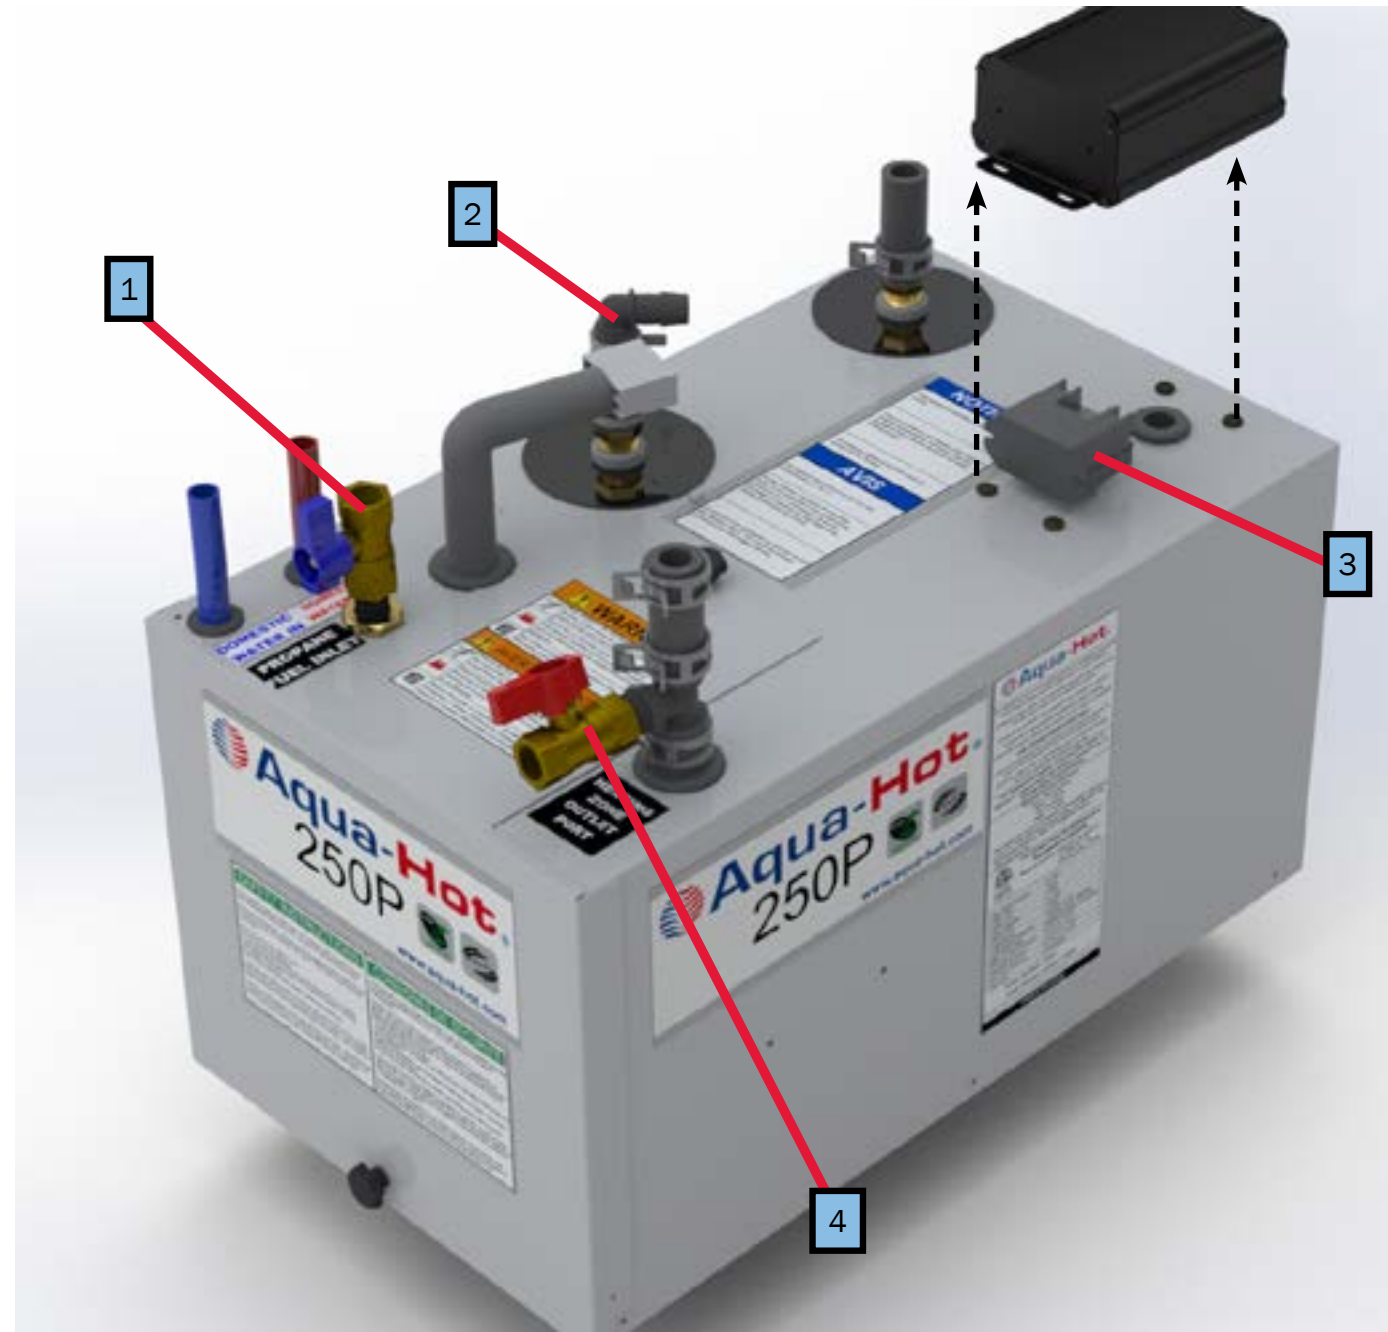

Key	Part Number	Beginning of Use	Description
1	<a href="#">SME-200-002</a>	Launch	Access Cover
2	<a href="#">HDX-010-400</a>	Launch	Star Grip Thumb Screw (x2)
3	<a href="#">MSE-200-OFB</a>	Launch	Kit: Expansion Bottle, Fluid Sensor, Clamps, Hose
3A	<a href="#">PLE-063-200</a>		3 Qt. Expansion Bottle w/ Internal Fluid Sensor
3B	<a href="#">LDE-003-145</a>		3 Qt. Expansion Bottle Label
4	<a href="#">PLX-CTB-270</a>	Launch	3/4" Constant Tension Hose Clamp
5	<a href="#">ELE-000-508</a>	Launch	12V DC Switch Panel Assembly
6	<a href="#">ELX-283-283</a>	Launch	Rocker Switch
7	<a href="#">PLX-664-750</a>	Launch	Pipe Nipple, 3" 1 1/2" (M) NPT
8	<a href="#">PLX-11D-028</a>	Launch	90° Exhaust Elbow, 1 1/2" (M) NPT
9	<a href="#">PLX-664-730</a>	Launch	Pipe Nipple, 4" 1 1/2" (M) NPT