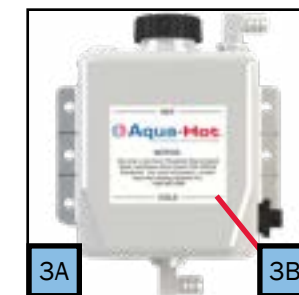

Key	Part Number	Beginning of Use	Description
1	<a href="#">SME-200-002</a>	Launch	Access Cover
2	<a href="#">HDX-010-400</a>	Launch	Star Grip Thumb Screw (x2)
3	<a href="#">MSE-200-OFB</a>	Launch	Kit: Expansion Bottle, Fluid Sensor, Clamps, Hose
3A	<a href="#">PLE-063-200</a>		3 Qt. Expansion Bottle w/ Internal Fluid Sensor
3B	<a href="#">LDE-003-145</a>		3 Qt. Expansion Bottle Label
4	<a href="#">PLX-CTB-270</a>	Launch	3/4" Constant Tension Hose Clamp
5	<a href="#">ELE-000-508</a>	Launch	12V DC Switch Panel Assembly
6	<a href="#">ELX-283-283</a>	Launch	Rocker Switch
7	<a href="#">PLX-664-750</a>	Launch	Pipe Nipple, 3" 1 1/2" (M) NPT
8	<a href="#">PLX-11D-028</a>	Launch	90° Exhaust Elbow, 1 1/2" (M) NPT
9	<a href="#">PLX-664-730</a>	Launch	Pipe Nipple, 4" 1 1/2" (M) NPT