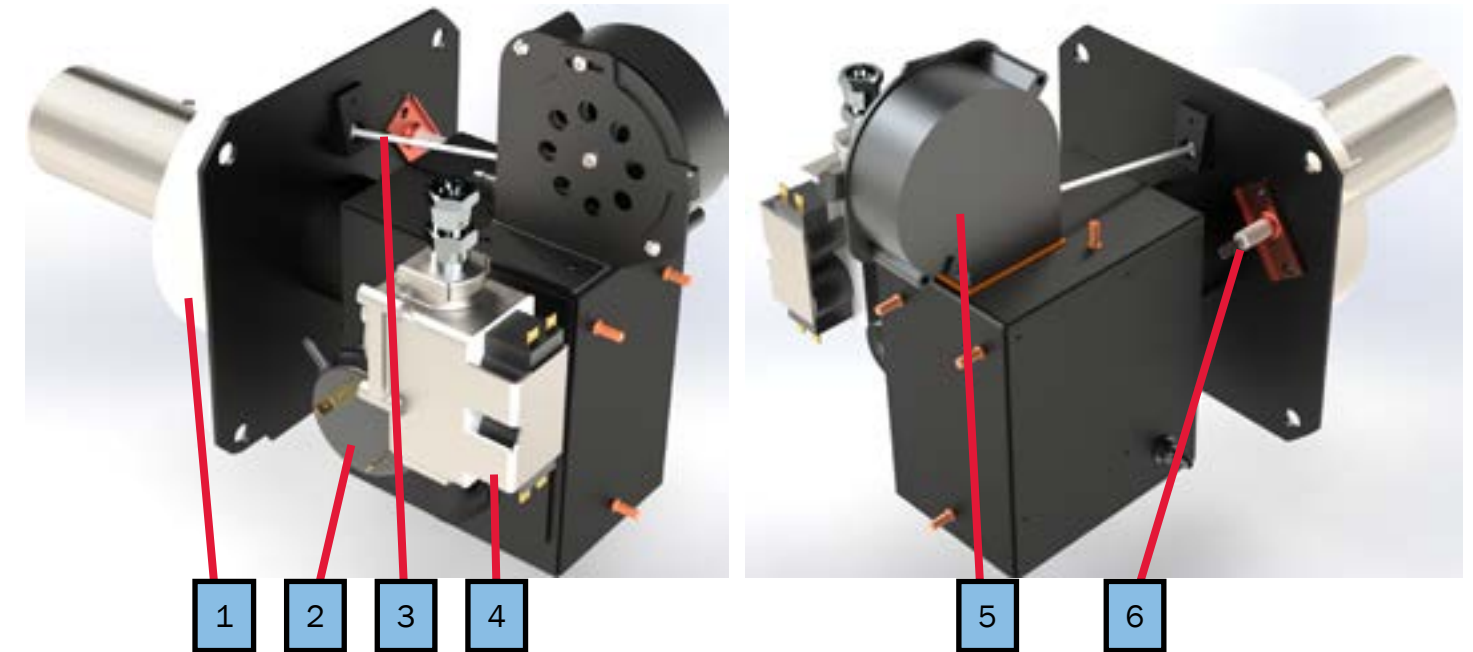

Key	Part Number	Date of Use	Description
1	PLX-BV1-200	Launch	Brass Ball Valve 1/2" (F) NPT
2	PLX-110-050	Launch	Lead-Free Braided Stainless Steel Faucet Connector (x2)
3	ELX-250-1KW	Launch	1000W AC Electric Element
3A	ELX-2E7-250	4/26/2019	1kW 120V AC Electric Element 1" NPSM
4	ELE-HLT-426	Launch	AC High-Limit Thermostat 215 °F
5	PLX-111-125	Launch	125PSI Pressure Relief Valve
6	PLX-09P-100	Launch	Honeywell 120 °F Tempering Valve (discontinued)
6A	PLX-362-100	4/26/2019	Danfoss 120 °F 1/2" NPT (M) Tempering Valve
7	ELE-LTC-200	Launch	Low-Temperature Cutoff Thermostat
8	PLE-251-P01	Launch	Motorized Three-Way Valve (250P only)
9	ELE-400-021	Launch	Kit, Buck Boost Replacement, FRU
9A	ELE-400-025	Launch	Buck Boost Card Replacement Kit (not pictured)
10	ELX-000-051	Launch	Interlock Switch
11	PLX-100-900	Launch	Buehler C21 Fluid Pump
12	ELE-400-900	Launch	Buehler C21 Pump Harness

Key	Part Number	Date of Use	Description
1	MSE-375-015	Launch	Refractory Insulation
2	ELX-375-035	Launch	Exhaust Back Pressure Switch
3	ELX-375-030	Launch	Propane Hot Surface Igniter
4	PLX-375-010	Launch	Dual Stage Propane Gas Valve
5	ELX-375-020-FRU	Launch	Propane Blower Fan Replacement Kit
6	ELX-375-015	Launch	Flame Sensor
7	ELX-375-025	Launch	Propane Burner Fenwal Control Card