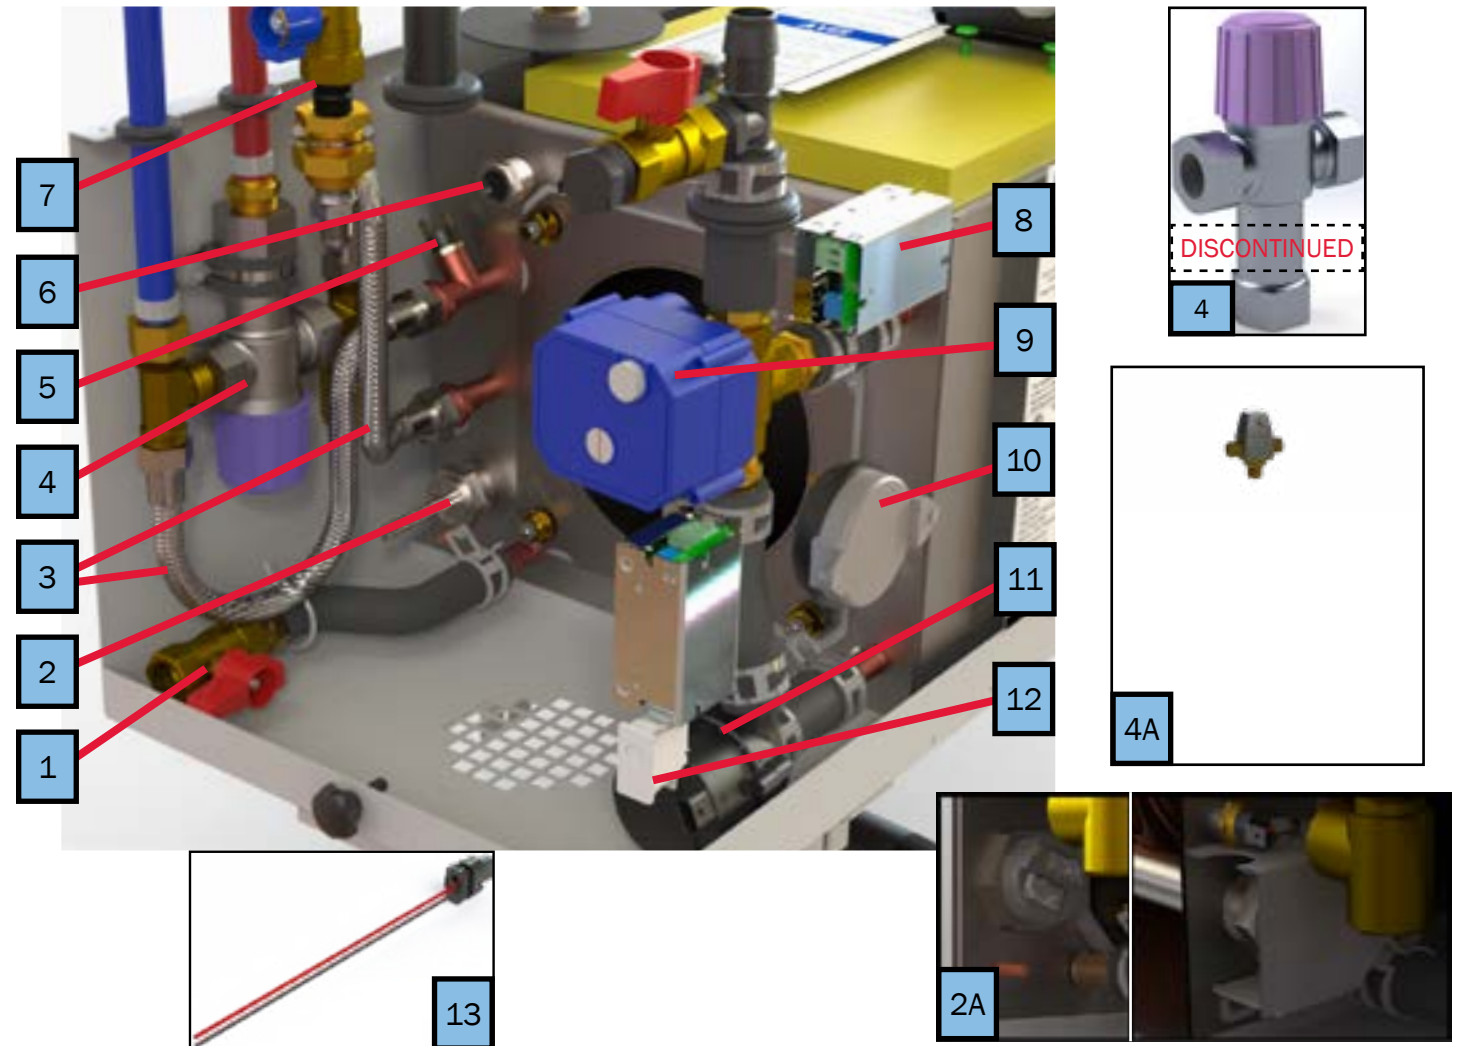

Key	Part Number	Date of Use	Description
1	PLX-BV1-200	Launch	Brass Ball Valve 1/2" (F) NPT
2	ELX-250-1KW	Launch	1000W AC Element, 3/4" (M) NPT
2A	ELX-2E7-250	4/6/2019	1kW 120V AC Electric Element 1" NPSM
3	PLX-110-050	Launch	Lead-Free Braided Stainless Steel Faucet Connector (x2)
4	PLX-09P-100	Launch	Honeywell 140°F Tempering Valve
4A	PLX-362-100	4/26/2019	Danfoss 120°F 1/2" NPT (M) Tempering Valve
5	ELE-LTC-200	Launch	Low-Temperature Cutoff Thermostat
6	ELE-015-011	Launch	Thermostat, Control 1/2" (M) NPT
7	PLX-375-050	Launch	Propane Ball Valve
8	ELE-400-025	Launch	Buck Boost Replacement Kit
9	PLE-251-P01	Launch	Motorized Three-Way Valve (250P only)
10	ELX-375-010	Launch	Fan Validation Switch
11	PLX-100-900	Launch	Buehler C21 Fluid Pump
12	ELX-000-051	Launch	Interlock Switch
13	ELE-400-900	Launch	Buehler C20 Pump Harness